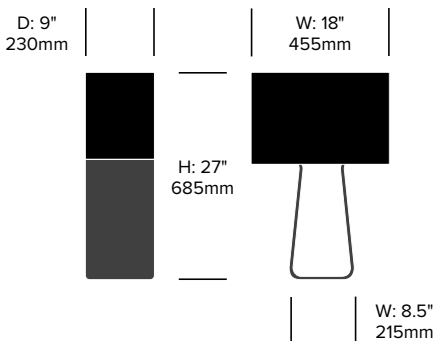

## Features and Specifications

Voltage:	120V 60Hz
Power consumption:	6 watts (small table light) 13 watts (medium and large table lights) 13 watts (floor light)
Color temperature:	3000K
Luminosity:	500 lumens (small table light) 1440 lumens (medium and large table lights) 1440 lumens (floor light)
Luminaire efficacy:	83 lumens/watt (small table light) 110 lumens/watt (medium and large table lights) 110 lumens/watt (floor light)
Color rendition index:	85
Rated lifespan:	20,000 hours (small table light) 15,000 hours (medium and large table lights) 15,000 hours (floor light)
Bulb type:	LED
Cord length:	6 feet

### Additional Trim for Small Table Light

White Shade, Green Body (TR-T44)  
White Shade, Cobalt Body (TR-T45)  
White Shade, Hot Pink Body (TR-T46)  
White Shade, Ruby Red Body (TR-T47)  
White Shade, Sky Blue Body (TR-T48)  
White Shade, Yellow Body (TR-T49)

# Tube Top

Pablo Designs | Peter Stathis | 2006 | Made in the United States

**To order, specify:**

1. Product number
2. Trim color

Small Table Light	Number	List Price
	HCPL-TTT1-14	160.00

Medium Table Light	Number	List Price
	HCPL-TTT2-21	295.00