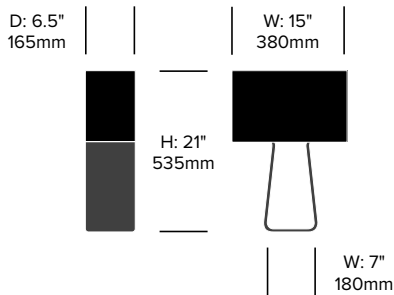

## Features and Specifications

Voltage:	120V 60Hz
Power consumption:	6 watts (small table light) 13 watts (medium and large table lights) 13 watts (floor light)
Color temperature:	3000K
Luminosity:	500 lumens (small table light) 1440 lumens (medium and large table lights) 1440 lumens (floor light)
Luminaire efficacy:	83 lumens/watt (small table light) 110 lumens/watt (medium and large table lights) 110 lumens/watt (floor light)
Color rendition index:	85
Rated lifespan:	20,000 hours (small table light) 15,000 hours (medium and large table lights) 15,000 hours (floor light)
Bulb type:	LED
Cord length:	6 feet

# Tube Top

Pablo Designs | Peter Stathis | 2006 | Made in the United States

**To order, specify:**

1. Product number
2. Trim color

Small Table Light	Number	List Price
	HCPL-TTT1-14	160.00

Medium Table Light	Number	List Price
	HCPL-TTT2-21	295.00