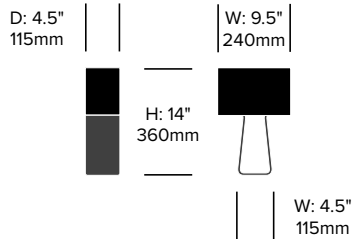

## Features and Specifications

Voltage:	120V 60Hz
Power consumption:	6 watts (small table light) 13 watts (medium and large table lights) 13 watts (floor light)
Color temperature:	3000K
Luminosity:	500 lumens (small table light) 1440 lumens (medium and large table lights) 1440 lumens (floor light)
Luminaire efficacy:	83 lumens/watt (small table light) 110 lumens/watt (medium and large table lights) 110 lumens/watt (floor light)
Color rendition index:	85
Rated lifespan:	20,000 hours (small table light) 15,000 hours (medium and large table lights) 15,000 hours (floor light)
Bulb type:	LED
Cord length:	6 feet

### Additional Trim for Small Table Light

White Shade, Green Body (TR-T44)  
White Shade, Cobalt Body (TR-T45)  
White Shade, Hot Pink Body (TR-T46)  
White Shade, Ruby Red Body (TR-T47)  
White Shade, Sky Blue Body (TR-T48)  
White Shade, Yellow Body (TR-T49)

# Tube Top

Pablo Designs | Peter Stathis | 2006 | Made in the United States

**To order, specify:**

1. Product number
2. Trim color

Small Table Light	Number	List Price
	HCPL-TTT1-14	160.00

Medium Table Light	Number	List Price
	HCPL-TTT2-21	295.00