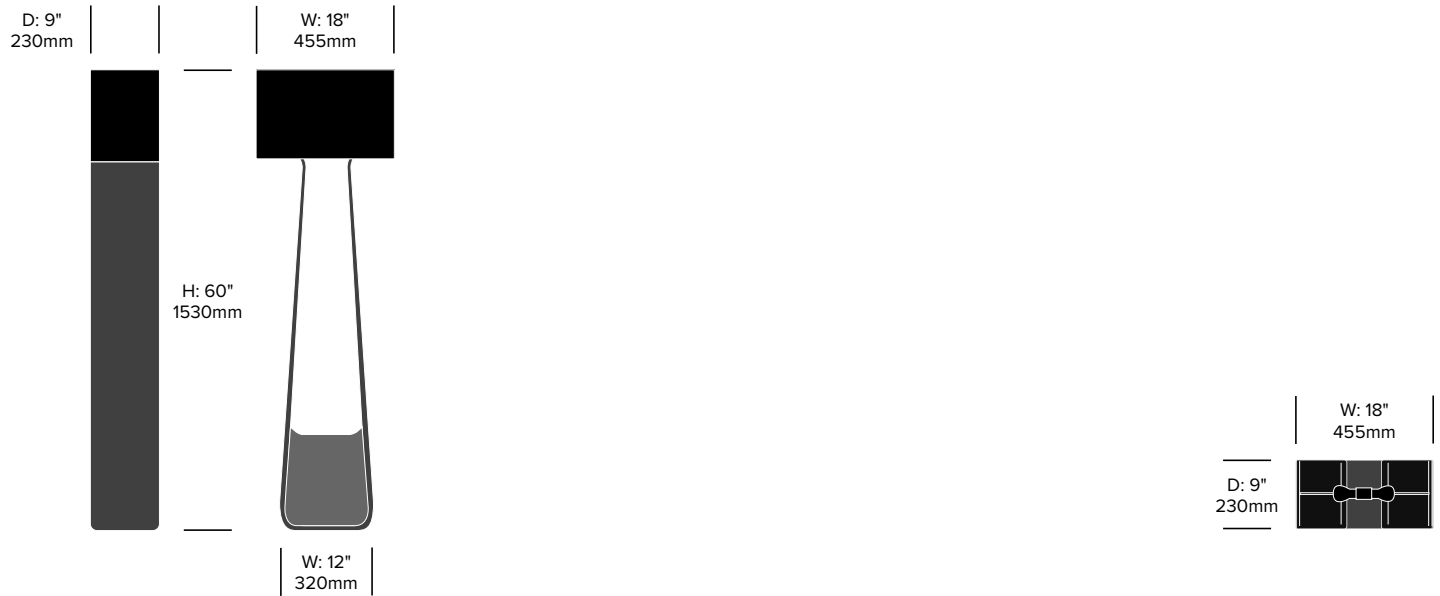

Tube Top

Pablo Designs | Peter Stathis | 2006 | Made in the United States

To order, specify:

1. Product number
2. Trim color

Floor Light	Number	List Price
	HCPL-TTF1-60	880.00