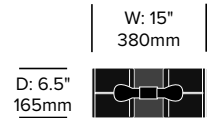

## Features and Specifications

Voltage:	120V 60Hz
Power consumption:	6 watts (small table light) 13 watts (medium and large table lights) 13 watts (floor light)
Color temperature:	3000K
Luminosity:	500 lumens (small table light) 1440 lumens (medium and large table lights) 1440 lumens (floor light)
Luminaire efficacy:	83 lumens/watt (small table light) 110 lumens/watt (medium and large table lights) 110 lumens/watt (floor light)
Color rendition index:	85
Rated lifespan:	20,000 hours (small table light) 15,000 hours (medium and large table lights) 15,000 hours (floor light)
Bulb type:	LED
Cord length:	6 feet

# Tube Top

Pablo Designs | Peter Stathis | 2006 | Made in the United States

**To order, specify:**

1. Product number
2. Trim color

Small Table Light	Number	List Price
	HCPL-TTT1-14	160.00

Medium Table Light	Number	List Price
	HCPL-TTT2-21	295.00