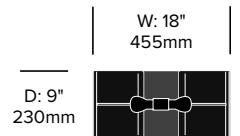

# Tube Top

Pablo Designs | Peter Stathis | 2006 | Made in the United States

**To order, specify:**

1. Product number
2. Trim color

Small Table Light	Number	List Price
	HCPL-TTT1-14	160.00

Medium Table Light	Number	List Price
	HCPL-TTT2-21	295.00