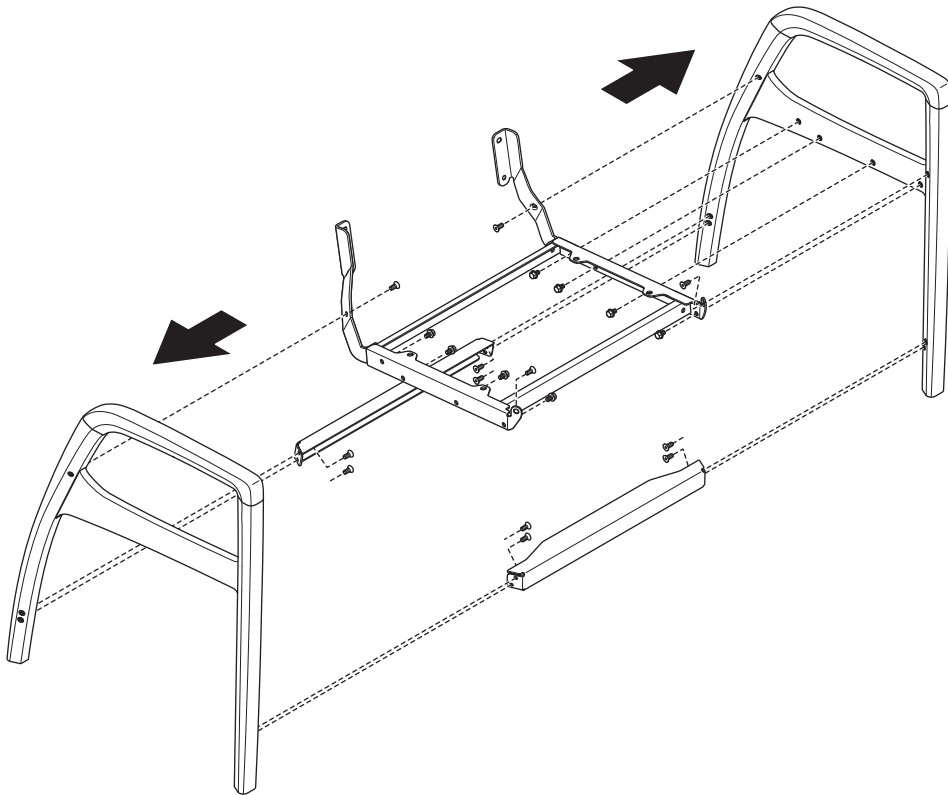

MATERIAL/LEATHER

5

6

CUSTOMER SERVICE PHONE: 1-800-426-8562

HAWORTH®

7

 RECYCLE BINS

STEEL