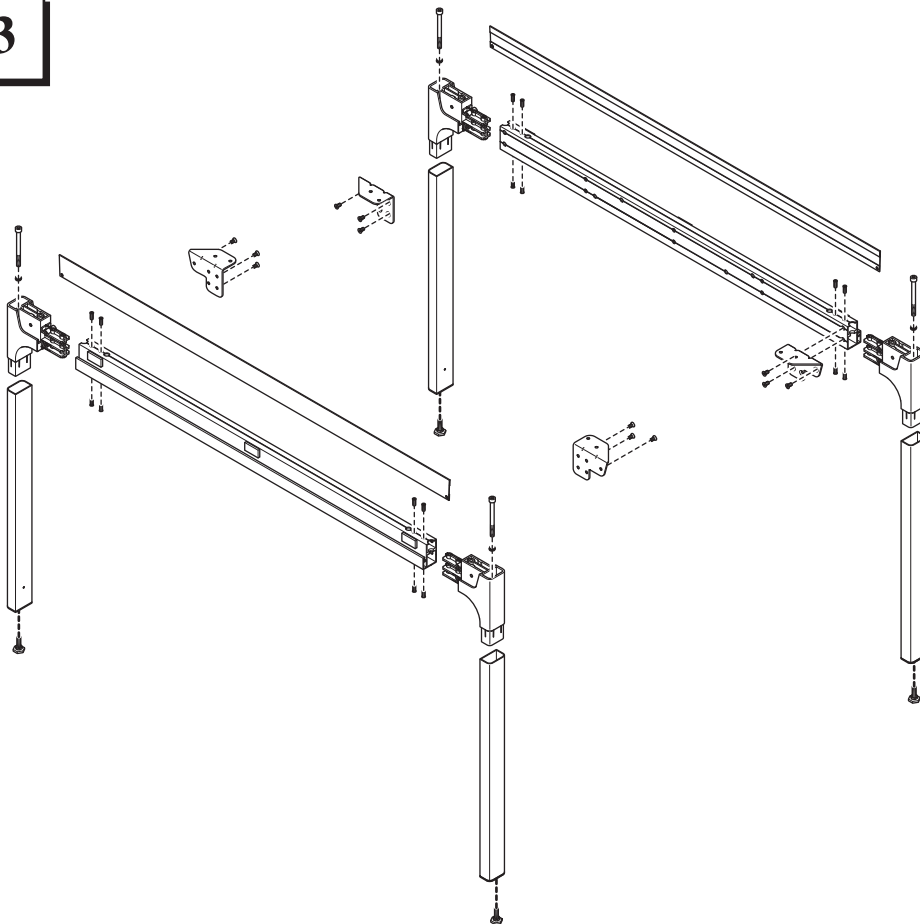

CUSTOMER SERVICE PHONE: 1-800-426-8562

2

 RECYCLE BINS

STEEL

3

 RECYCLE BINS

STEEL

ALUMINUM