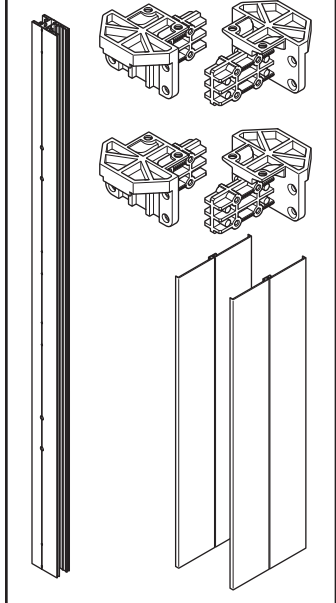

CUSTOMER SERVICE PHONE: 1-800-426-8562

**HAWORTH**<sup>®</sup>

2

 RECYCLE BINS

STEEL

ALUMINUM

CUSTOMER SERVICE PHONE: 1-800-426-8562

HAWORTH®