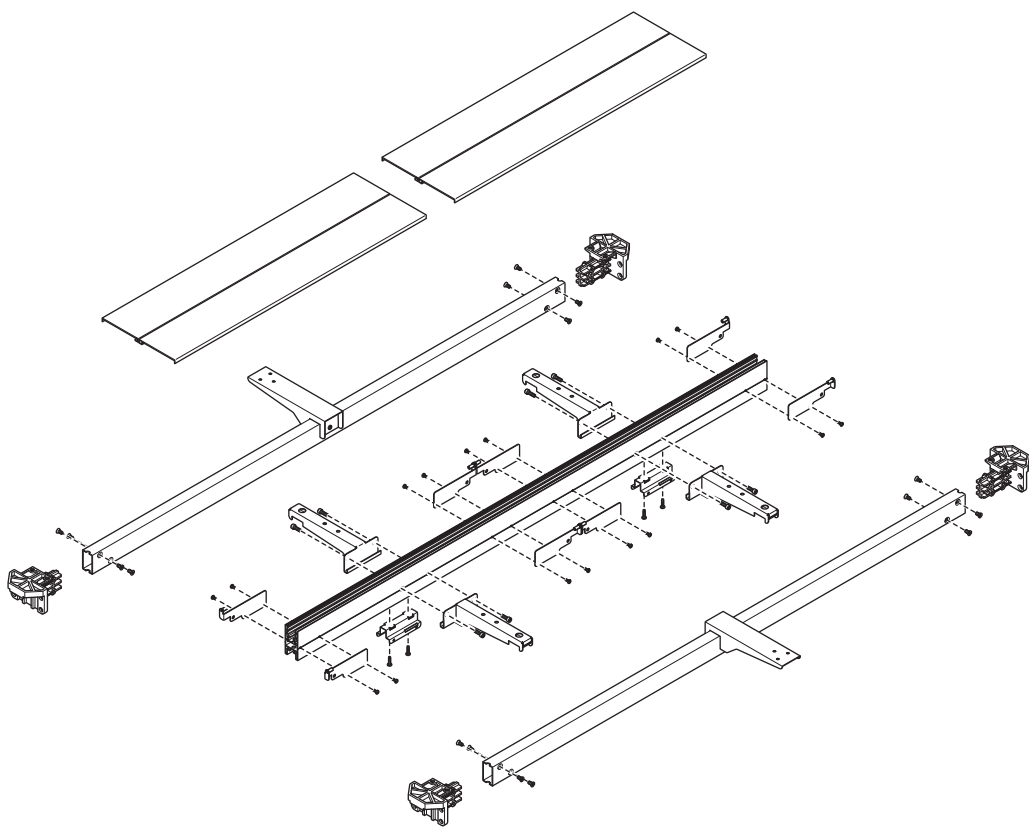

2

RECYCLE BINS

STEEL

ALUMINUM

CUSTOMER SERVICE PHONE: 1-800-426-8562

HAWORTH®

Page: 3 OF 3