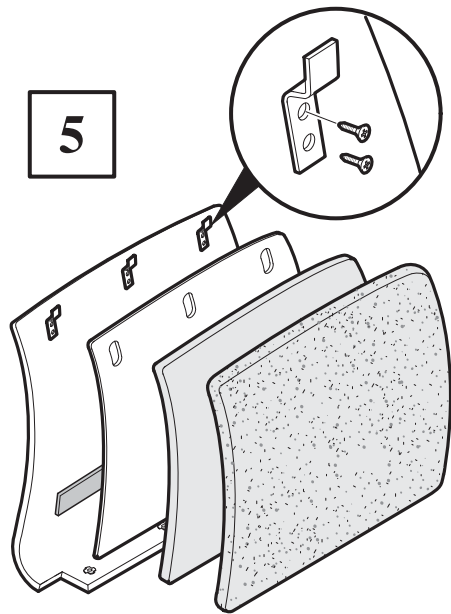

#### STEEL

#### PLASTIC

**2**

For Wood Legs

For Metal Legs

CUSTOMER SERVICE PHONE: 1-800-426-8562

For Upholstered Backs:

 RECYCLE BINS

CUSTOMER SERVICE PHONE: 1-800-426-8562