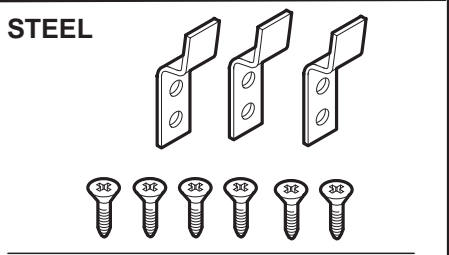

#### STEEL

#### PLASTIC

**2**

For Wood Legs

For Metal Legs

CUSTOMER SERVICE PHONE: 1-800-426-8562

For Upholstered Backs:

 RECYCLE BINS

CUSTOMER SERVICE PHONE: 1-800-426-8562