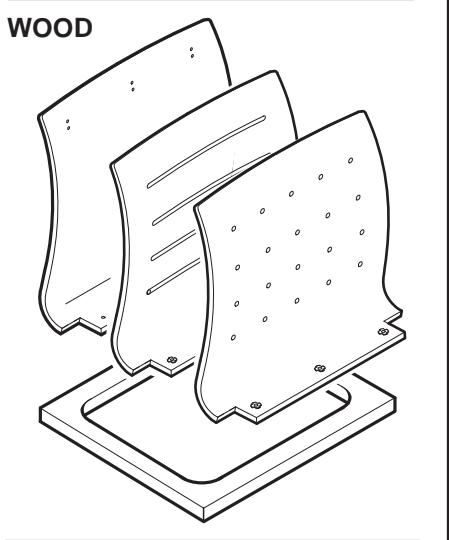

#### PLASTIC

**2**

For Wood Legs

For Metal Legs

CUSTOMER SERVICE PHONE: 1-800-426-8562

For Upholstered Backs:

 RECYCLE BINS

CUSTOMER SERVICE PHONE: 1-800-426-8562