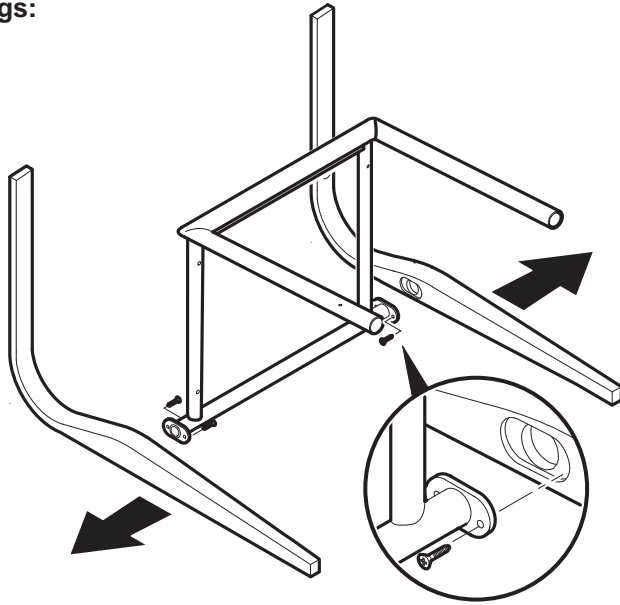

For Metal Legs:

9