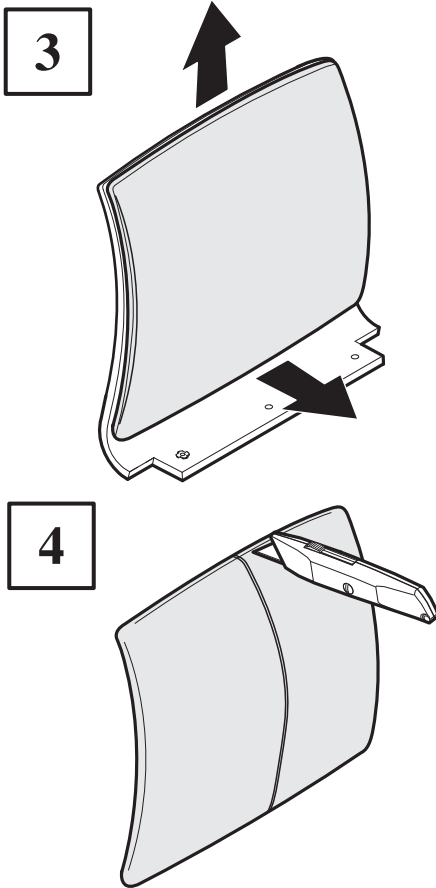

#### PLASTIC

**2**

For Wood Legs

For Metal Legs

CUSTOMER SERVICE PHONE: 1-800-426-8562

For Upholstered Backs:

 RECYCLE BINS

CUSTOMER SERVICE PHONE: 1-800-426-8562