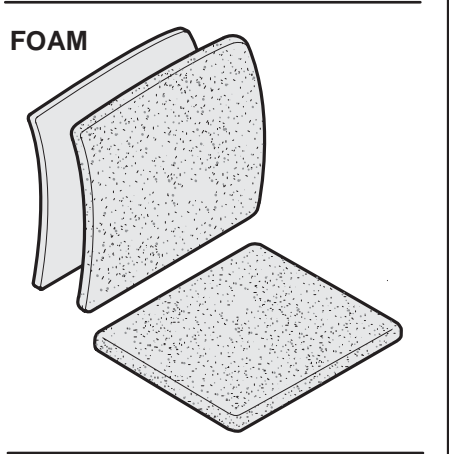

#### STEEL

#### PLASTIC

**2**

For Wood Legs

For Metal Legs

CUSTOMER SERVICE PHONE: 1-800-426-8562

For Upholstered Backs:

 RECYCLE BINS

CUSTOMER SERVICE PHONE: 1-800-426-8562