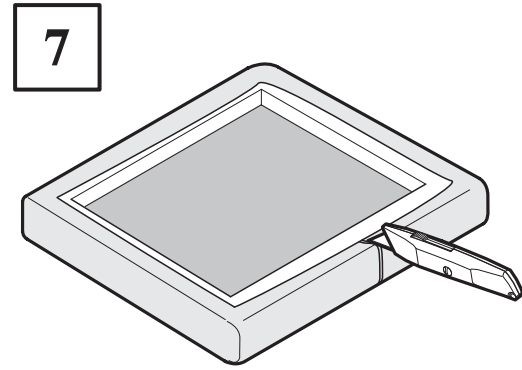

#### PLASTIC

**2**

For Wood Legs

For Metal Legs

CUSTOMER SERVICE PHONE: 1-800-426-8562

For Upholstered Backs:

 RECYCLE BINS

CUSTOMER SERVICE PHONE: 1-800-426-8562