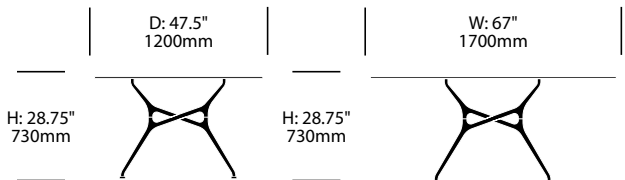

Cappellini | Jakob Wagner | 2012 | Imported from Italy

To order, specify:

1. Product number
2. Top surface and color
3. Base trim color

**Square Collaborative Table,
Painted Base**

	Number	List Price
Glass Top	HCCE-BRQG-P	5,420.00
Painted Top	HCCE-BRQP-P	6,470.00
Wood Top	HCCE-BRQW-P	5,705.00

**Square Collaborative Table,
Polished Chrome Aluminum Base**

	Number	List Price
Glass Top	HCCE-BRQG-C	6,375.00
Painted Top	HCCE-BRQP-C	6,775.00
Wood Top	HCCE-BRQW-C	6,015.00

**Rectangle Collaborative Table,
Painted Base**