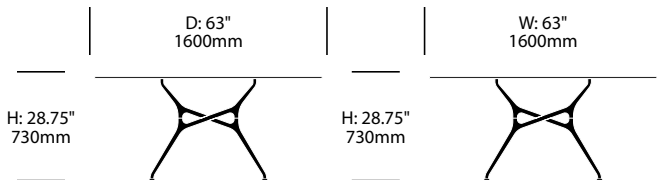

Branch

Cappellini | Jakob Wagner | 2012 | Imported from Italy

To order, specify:

1. Product number
2. Top surface and color
3. Base trim color

**Small Round Collaborative Table,
Painted Base**

	Number	List Price
Glass Top	HCCE-BRSG-P	4,115.00
Painted Top	HCCE-BRSP-P	4,750.00
Wood Top	HCCE-BRSW-P	4,390.00

**Small Round Collaborative Table,
Polished Chrome Aluminum Base**

	Number	List Price
Glass Top	HCCE-BRSG-C	4,305.00
Painted Top	HCCE-BRSP-C	4,985.00
Wood Top	HCCE-BRSW-C	4,625.00

**Medium Round Collaborative Table,
Painted Base**