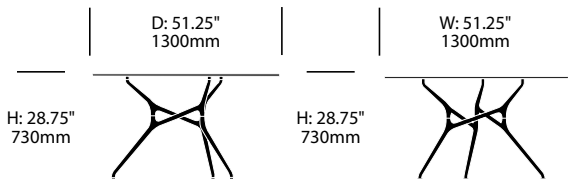

	Number	List Price
Glass Top	HCCE-BRRG-P	5,270.00
Painted Top	HCCE-BRRP-P	5,990.00
Wood Top	HCCE-BRRW-P	5,545.00

**Rectangle Collaborative Table,
Polished Chrome Aluminum Base**

	Number	List Price
Glass Top	HCCE-BRRG-C	5,515.00
Painted Top	HCCE-BRRP-C	6,300.00
Wood Top	HCCE-BRRW-C	5,855.00

Branch

Cappellini | Jakob Wagner | 2012 | Imported from Italy

To order, specify:

1. Product number
2. Top surface and color
3. Base trim color

**Small Round Collaborative Table,
Painted Base**

	Number	List Price
Glass Top	HCCE-BRSG-P	4,115.00
Painted Top	HCCE-BRSP-P	4,750.00
Wood Top	HCCE-BRSW-P	4,390.00