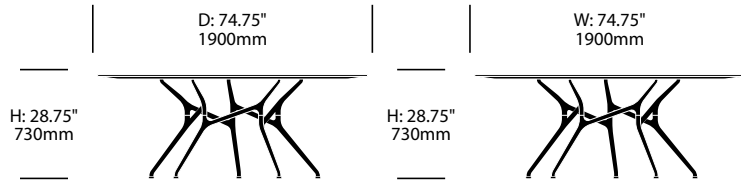

**Small Round Collaborative Table,
Polished Chrome Aluminum Base**

	Number	List Price
Glass Top	HCCE-BRSG-C	4,305.00
Painted Top	HCCE-BRSP-C	4,985.00
Wood Top	HCCE-BRSW-C	4,625.00

**Medium Round Collaborative Table,
Painted Base**

	Number	List Price
Glass Top	HCCE-BRMG-P	5,735.00
Painted Top	HCCE-BRMP-P	6,820.00
Wood Top	HCCE-BRMW-P	5,750.00

**Medium Round Collaborative Table,
Polished Chrome Aluminum Base**

	Number	List Price
Glass Top	HCCE-BRMG-C	5,990.00
Painted Top	HCCE-BRMP-C	7,125.00
Wood Top	HCCE-BRMW-C	6,055.00

Branch

Cappellini | Jakob Wagner | 2012 | Imported from Italy

To order, specify:

1. Product number
2. Top surface and color
3. Base trim color

**Large Round Collaborative Table,
Painted Base**

	Number	List Price
Painted Top	HCCE-BRLP-P	8,580.00
Wood Top	HCCE-BRLW-P	6,905.00