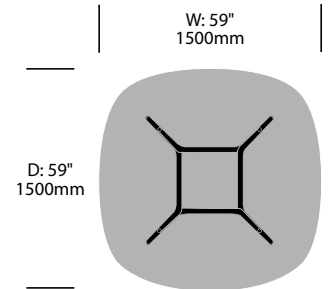

Cappellini | Jakob Wagner | 2012 | Imported from Italy

To order, specify:

1. Product number
2. Top surface and color
3. Base trim color

**Square Collaborative Table,
Painted Base**

	Number	List Price
Glass Top	HCCE-BRQG-P	5,420.00
Painted Top	HCCE-BRQP-P	6,470.00
Wood Top	HCCE-BRQW-P	5,705.00