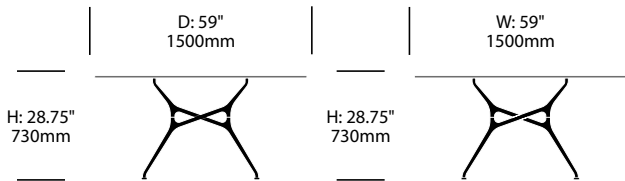

Cappellini | Jakob Wagner | 2012 | Imported from Italy

To order, specify:

1. Product number
2. Top surface and color
3. Base trim color

**Square Collaborative Table,
Painted Base**

	Number	List Price
Glass Top	HCCE-BRQG-P	5,420.00
Painted Top	HCCE-BRQP-P	6,470.00
Wood Top	HCCE-BRQW-P	5,705.00