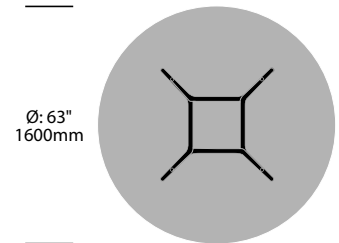

Branch

Cappellini | Jakob Wagner | 2012 | Imported from Italy

To order, specify:

1. Product number
2. Top surface and color
3. Base trim color

**Small Round Collaborative Table,
Painted Base**

	Number	List Price
Glass Top	HCCE-BRSG-P	4,115.00
Painted Top	HCCE-BRSP-P	4,750.00
Wood Top	HCCE-BRSW-P	4,390.00

**Small Round Collaborative Table,
Polished Chrome Aluminum Base**

	Number	List Price
Glass Top	HCCE-BRSG-C	4,305.00
Painted Top	HCCE-BRSP-C	4,985.00
Wood Top	HCCE-BRSW-C	4,625.00

**Medium Round Collaborative Table,
Painted Base**