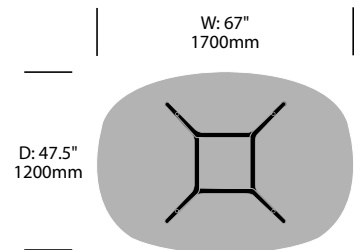

Cappellini | Jakob Wagner | 2012 | Imported from Italy

To order, specify:

1. Product number
2. Top surface and color
3. Base trim color

**Square Collaborative Table,
Painted Base**

	Number	List Price
Glass Top	HCCE-BRQG-P	5,420.00
Painted Top	HCCE-BRQP-P	6,470.00
Wood Top	HCCE-BRQW-P	5,705.00

**Square Collaborative Table,
Polished Chrome Aluminum Base**

	Number	List Price
Glass Top	HCCE-BRQG-C	6,375.00
Painted Top	HCCE-BRQP-C	6,775.00
Wood Top	HCCE-BRQW-C	6,015.00

**Rectangle Collaborative Table,
Painted Base**