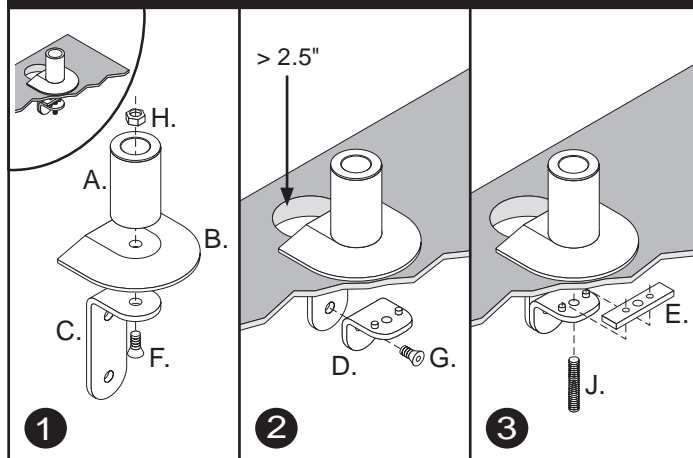

ERGONOMIC TOOLS

Monitor Arm Base - KU1M & KU3M series

Installation Instructions

Parts List

Desk Clamp

Reverse Wall Mount

Thru-Desk

Side Bolt

Grommet Hole

CUSTOMER SERVICE PHONE: 1-800-426-8562

HAWORTH®

E.C.O. No: 251-208

Page: 1 of 1

Part No: 7029-9695

Rev: B