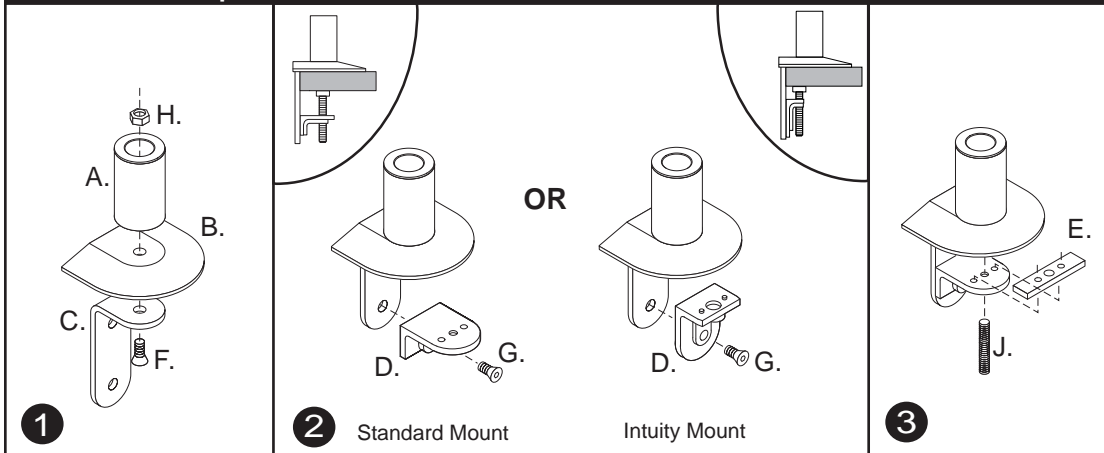

ERGONOMIC TOOLS

Monitor Arm Base - KU1M & KU3M series

Installation Instructions

Parts List

Desk Clamp

Reverse Wall Mount

Thru-Desk

Side Bolt

Grommet Hole

CUSTOMER SERVICE PHONE: 1-800-426-8562

HAWORTH®

E.C.O. No: 251-208

Page: 1 of 1

Part No: 7029-9695

Rev: B