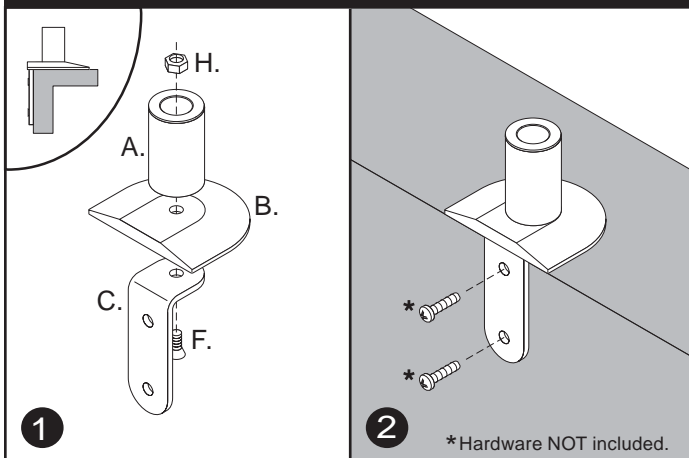

ERGONOMIC TOOLS

Monitor Arm Base - KU1M & KU3M series

Installation Instructions

Parts List

Desk Clamp

Reverse Wall Mount

Thru-Desk

Side Bolt

Grommet Hole

CUSTOMER SERVICE PHONE: 1-800-426-8562

HAWORTH®

E.C.O. No: 251-208

Page: 1 of 1

Part No: 7029-9695

Rev: B