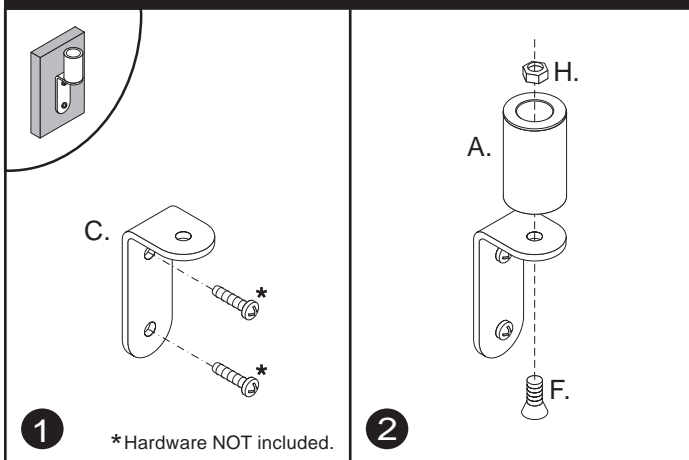

ERGONOMIC TOOLS

Monitor Arm Base - KU1M & KU3M series

Installation Instructions

Parts List

Desk Clamp

Reverse Wall Mount

Thru-Desk

Side Bolt

Grommet Hole

CUSTOMER SERVICE PHONE: 1-800-426-8562

HAWORTH®

E.C.O. No: 251-208

Page: 1 of 1

Part No: 7029-9695

Rev: B