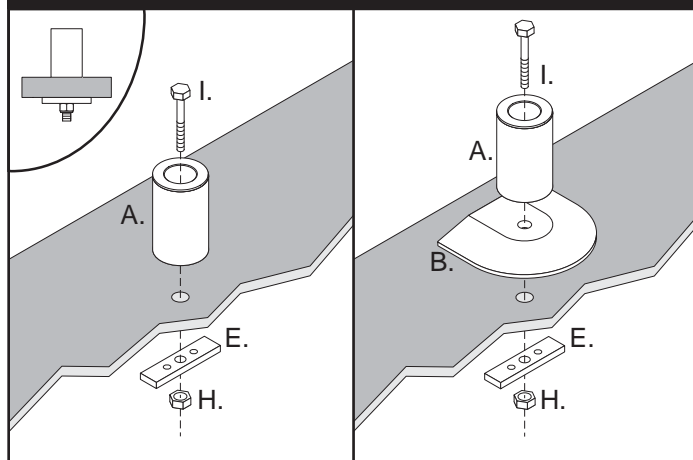

ERGONOMIC TOOLS

Monitor Arm Base - KU1M & KU3M series

Installation Instructions

Parts List

Desk Clamp

Reverse Wall Mount

Thru-Desk

Side Bolt

Grommet Hole

CUSTOMER SERVICE PHONE: 1-800-426-8562

HAWORTH®

E.C.O. No: 251-208

Page: 1 of 1

Part No: 7029-9695

Rev: B