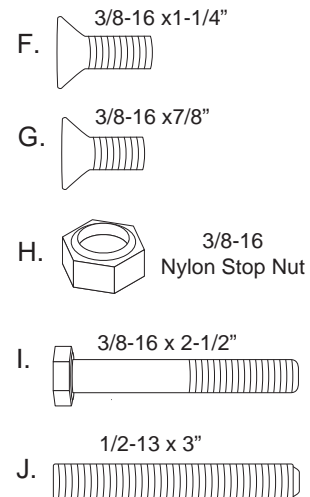

ERGONOMIC TOOLS

Monitor Arm Base - KU1M & KU3M series

Installation Instructions

Parts List

Desk Clamp

Reverse Wall Mount

Thru-Desk

Side Bolt

Grommet Hole

CUSTOMER SERVICE PHONE: 1-800-426-8562

HAWORTH®

E.C.O. No: 251-208

Page: 1 of 1

Part No: 7029-9695

Rev: B