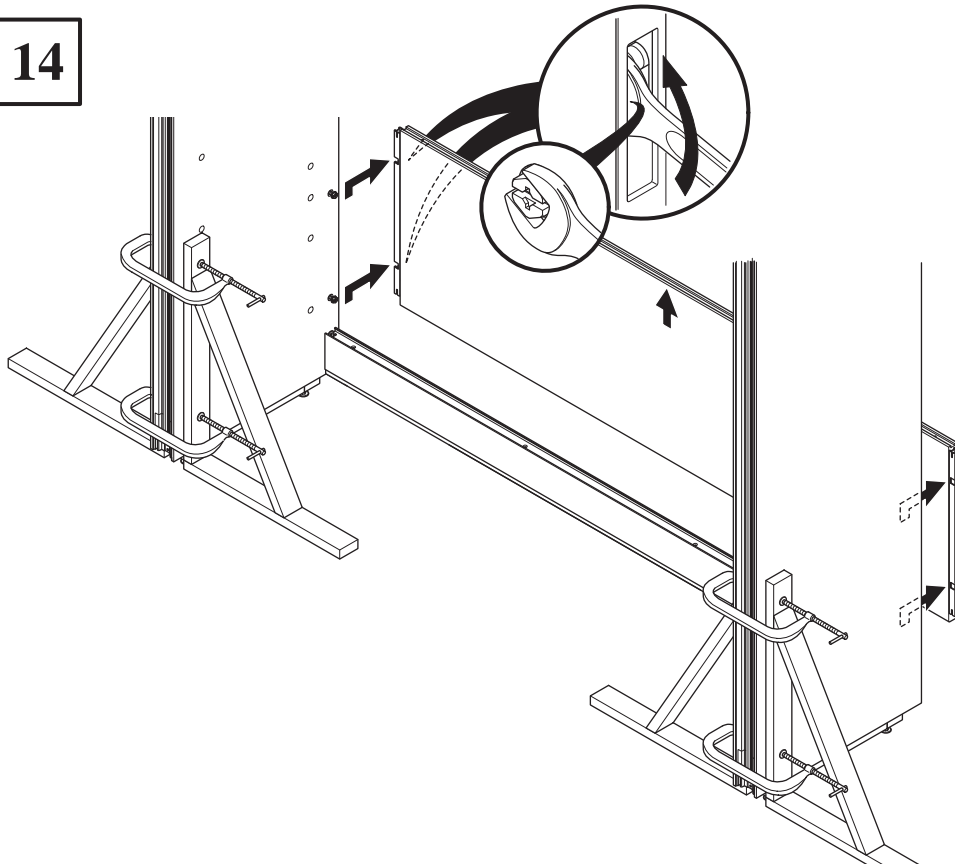

LAMINATE AND VENEER

 RECYCLE BINS

STEEL

ALUMINUM

12

13

14

CUSTOMER SERVICE PHONE: 1-800-426-8562