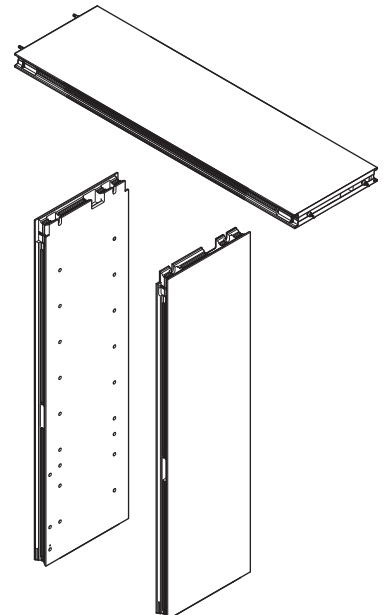

LAMINATE AND VENEER

CUSTOMER SERVICE PHONE: 1-800-426-8562

HAWORTH®