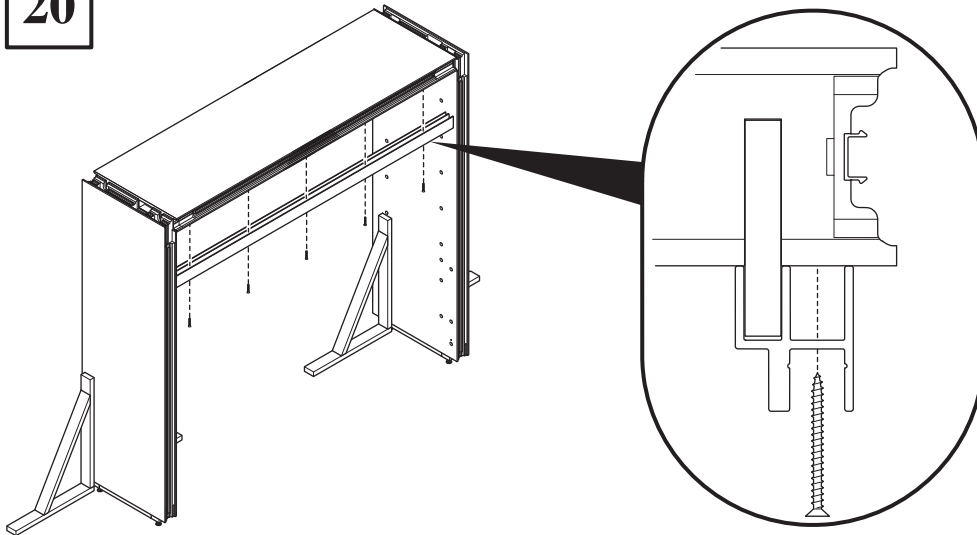

18

CUSTOMER SERVICE PHONE: 1-800-426-8562

19

20

21

RECYCLE BINS

STEEL

ALUMINUM