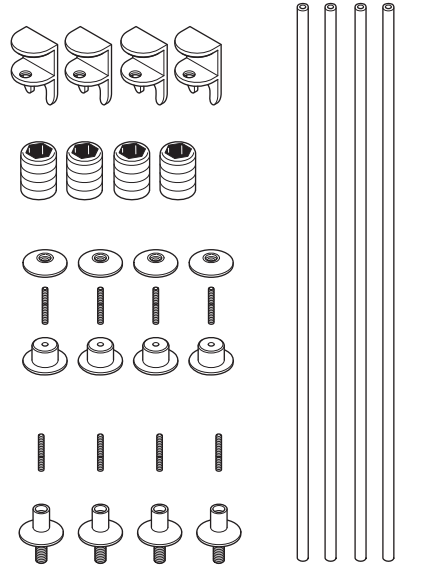

RECYCLE BINS

STEEL