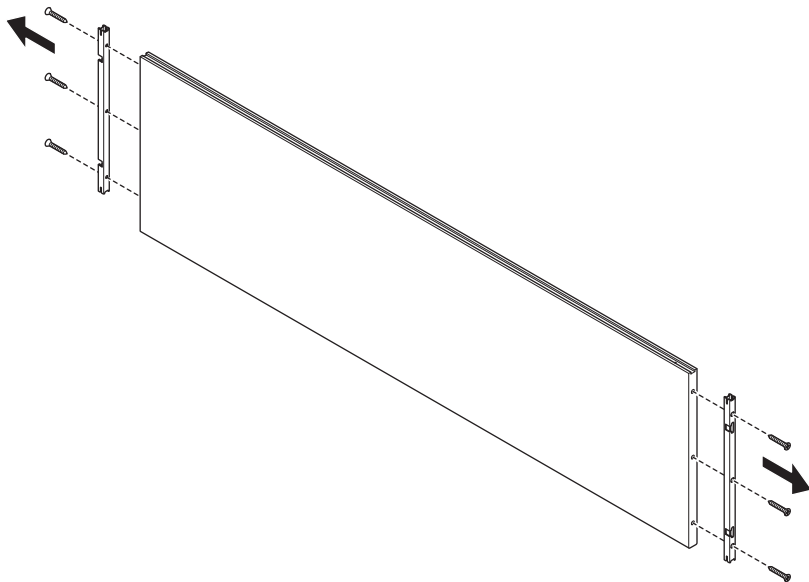

15

RECYCLE BINS

STEEL

16

17

LAMINATE AND VENEER

18

CUSTOMER SERVICE PHONE: 1-800-426-8562