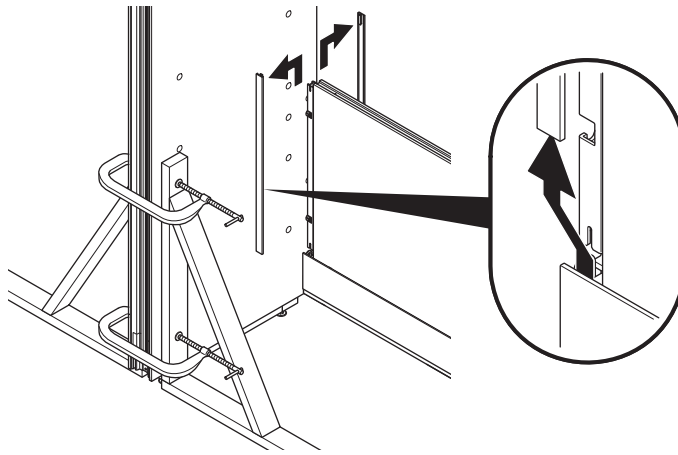

LAMINATE AND VENEER

 RECYCLE BINS

STEEL

ALUMINUM

12

13

14

CUSTOMER SERVICE PHONE: 1-800-426-8562