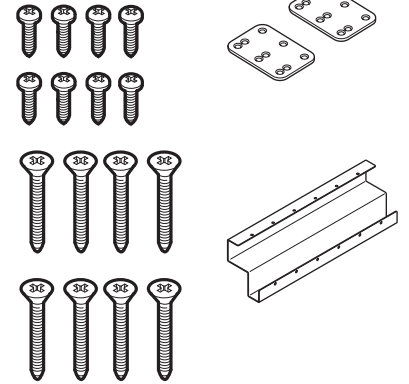

Patterns
Disassembly & Recycling Instructions

Tools Required

1

RECYCLE BINS

STEEL

WOOD

2

CUSTOMER SERVICE PHONE: 1-800-426-8562