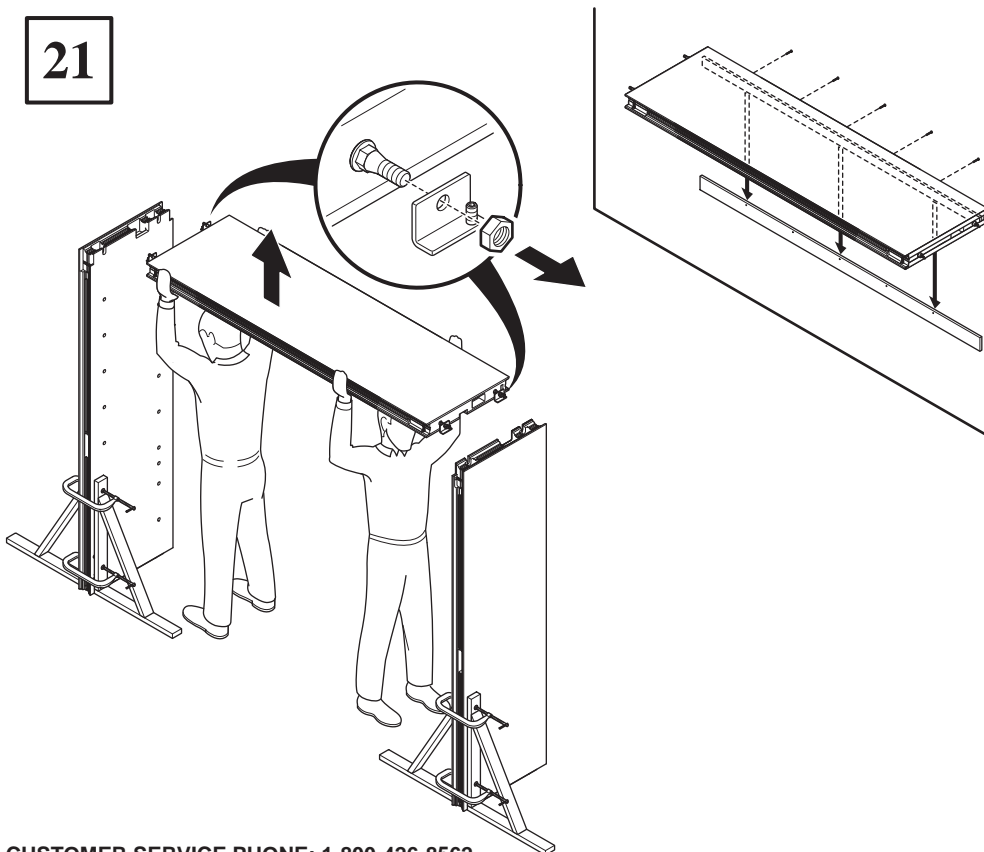

18

CUSTOMER SERVICE PHONE: 1-800-426-8562

19

20

21

RECYCLE BINS

STEEL

ALUMINUM