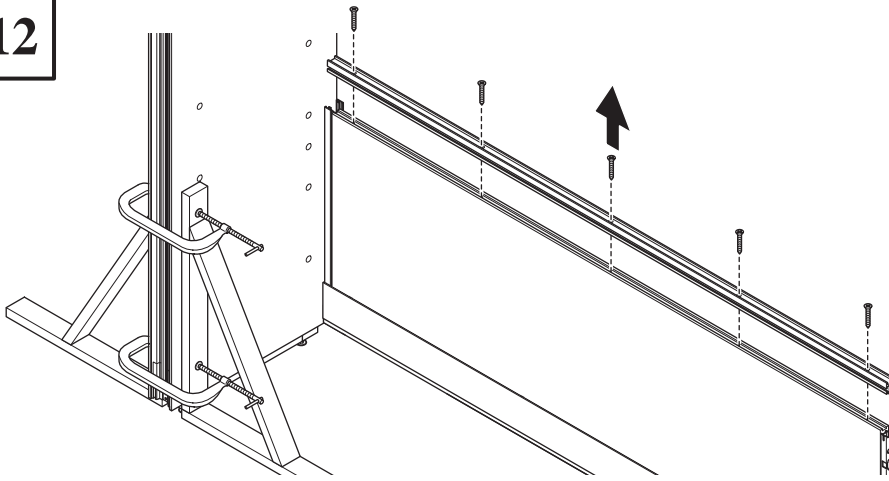

LAMINATE AND VENEER

 RECYCLE BINS

STEEL

ALUMINUM

12

13

14

CUSTOMER SERVICE PHONE: 1-800-426-8562