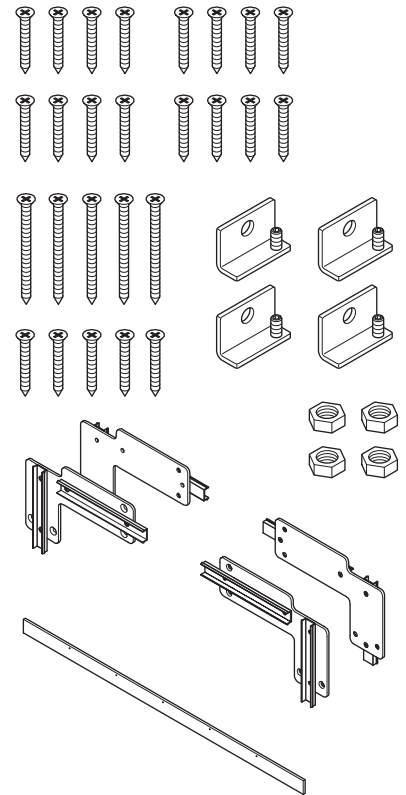

HAWORTH®

Page: 6 of 8

15

 RECYCLE BINS

STEEL

16

17

LAMINATE AND VENEER

18

CUSTOMER SERVICE PHONE: 1-800-426-8562

19

20

21

RECYCLE BINS

STEEL

ALUMINUM