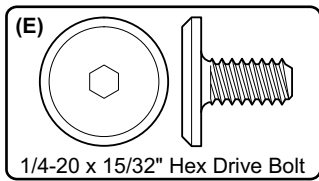

workware view®  
Camera Mount Shelf  
Installation Instructions

Tools Required

INSTALL CAMERA OPTIONS

CUSTOMER SERVICE PHONE: 1-800-426-8562

HAWORTH®

E.C.O. No: 245-489

Page: 1 of 1

Part No: 7029-9819