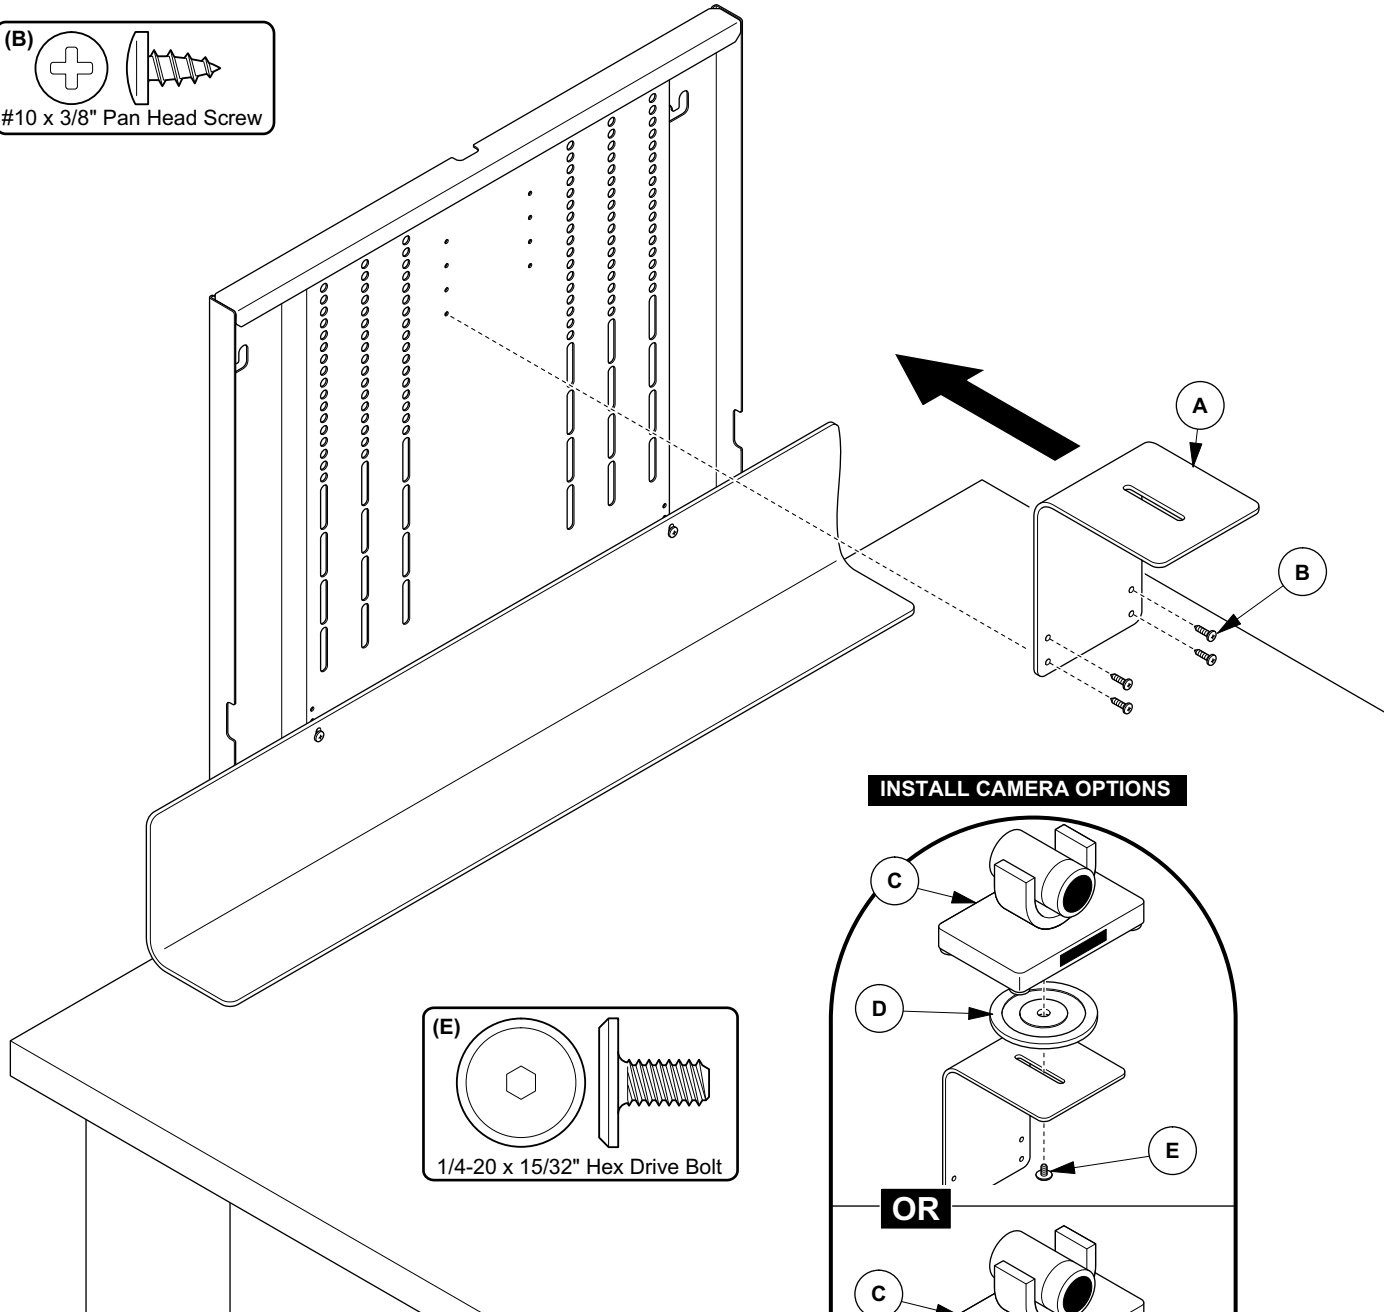

workware view®  
Camera Mount Shelf  
Installation Instructions

Tools Required

INSTALL CAMERA OPTIONS

CUSTOMER SERVICE PHONE: 1-800-426-8562

HAWORTH®

E.C.O. No: 245-489

Page: 1 of 1

Part No: 7029-9819