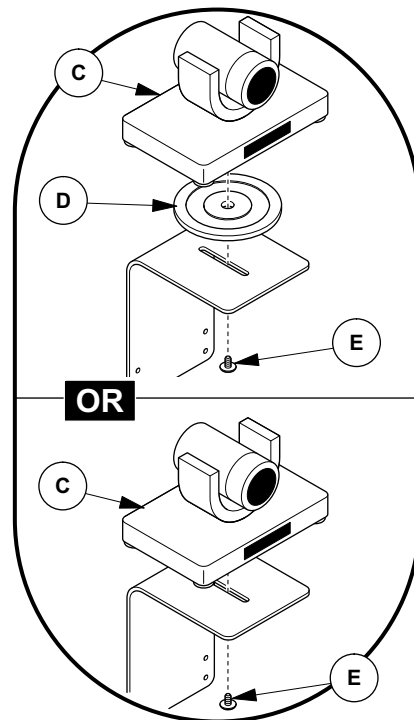

workware view®  
Camera Mount Shelf  
Installation Instructions

Tools Required

INSTALL CAMERA OPTIONS

CUSTOMER SERVICE PHONE: 1-800-426-8562

HAWORTH®

E.C.O. No: 245-489

Page: 1 of 1

Part No: 7029-9819