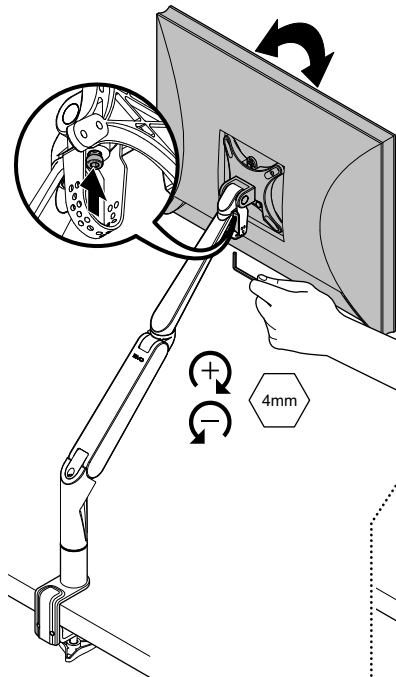

BELONG TOOLS®
Monitor Arm - KU4M series
Installation Instructions

Parts List

CUSTOMER SERVICE PHONE: 1-800-426-8562

2

3

4

5

6