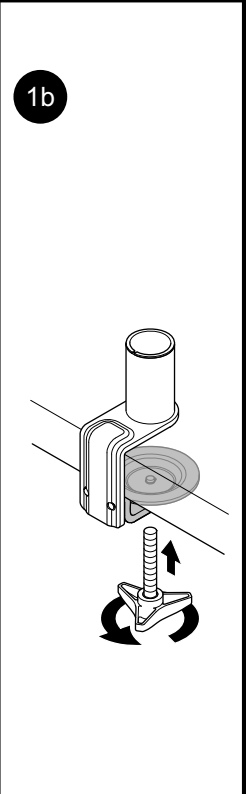

BELONG TOOLS®
Monitor Arm - KU4M series
Installation Instructions

Parts List

CUSTOMER SERVICE PHONE: 1-800-426-8562

2

3

4

5

6

7

CUSTOMER SERVICE PHONE: 1-800-426-8562

HAWORTH[®]

E.C.O. No: 251-203

Page: 2 of 2

Part No: 7029-9804

Rev: D