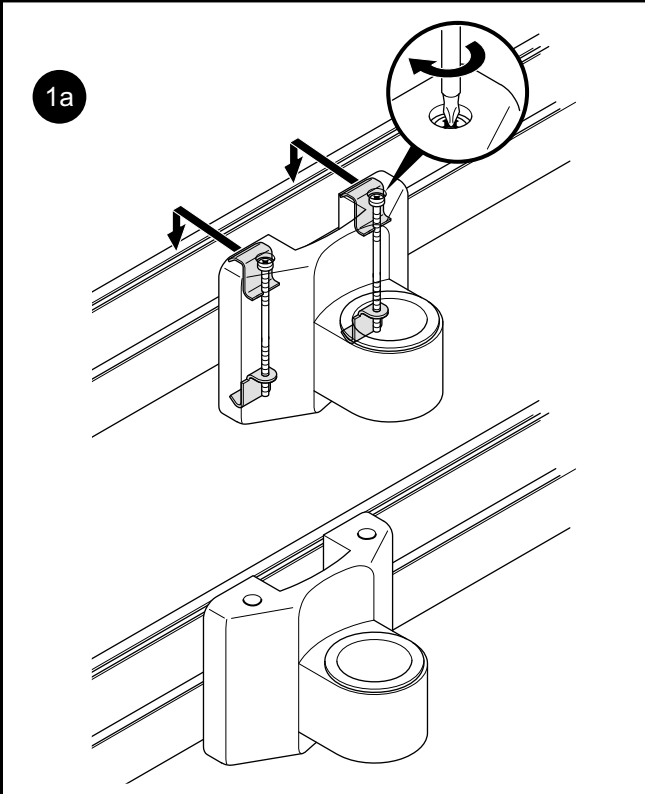

BELONG TOOLS®
Monitor Arm - KU4M series
Installation Instructions

Parts List

CUSTOMER SERVICE PHONE: 1-800-426-8562

2

3

4

5

6