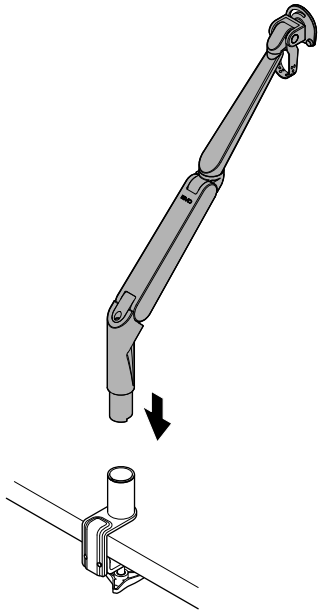

BELONG TOOLS®
Monitor Arm - KU4M series
Installation Instructions

Parts List

CUSTOMER SERVICE PHONE: 1-800-426-8562

2

3

4

5

6