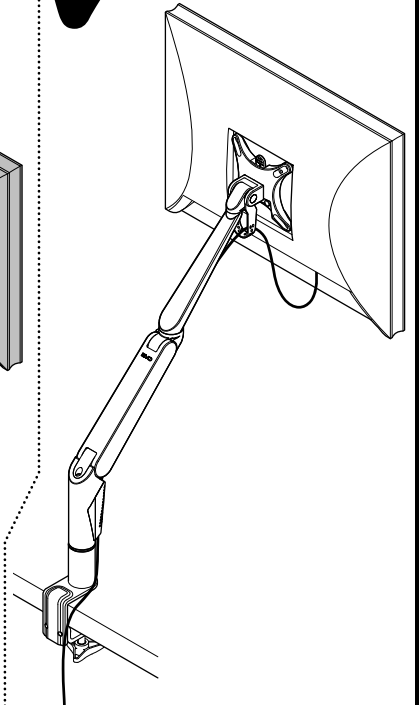

CUSTOMER SERVICE PHONE: 1-800-426-8562

HAWORTH®

E.C.O. No: 251-203

Page: 2 of 2

Part No: 7029-9804

Rev: D