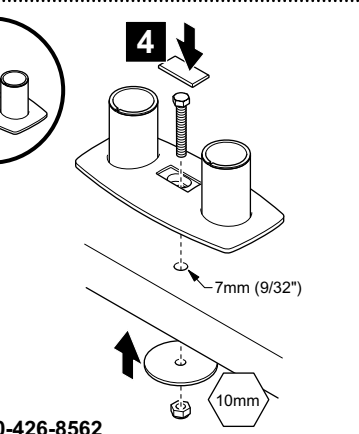

BELONG TOOLS®
Monitor Arm - KU4M series
Installation Instructions

Parts List

CUSTOMER SERVICE PHONE: 1-800-426-8562

2

3

4

5

6