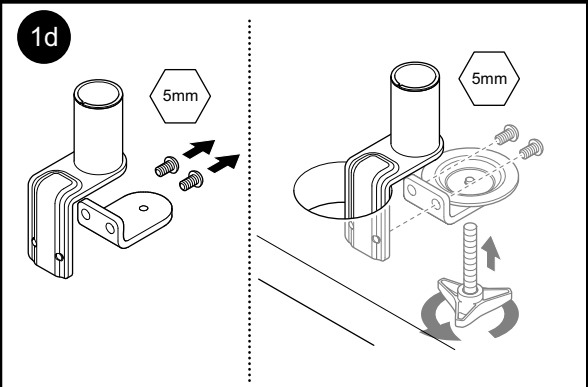

BELONG TOOLS®
Monitor Arm - KU4M series
Installation Instructions

Parts List

CUSTOMER SERVICE PHONE: 1-800-426-8562

2

3

4

5

6