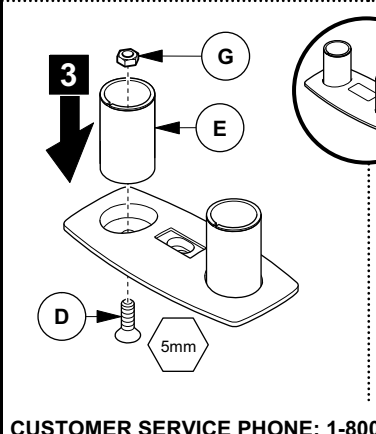

BELONG TOOLS®
Monitor Arm - KU4M series
Installation Instructions

Parts List

CUSTOMER SERVICE PHONE: 1-800-426-8562

2

3

4

5

6