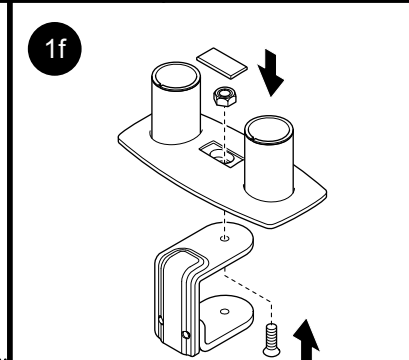

BELONG TOOLS®
Monitor Arm - KU4M series
Installation Instructions

Parts List

CUSTOMER SERVICE PHONE: 1-800-426-8562

2

3

4

5

6