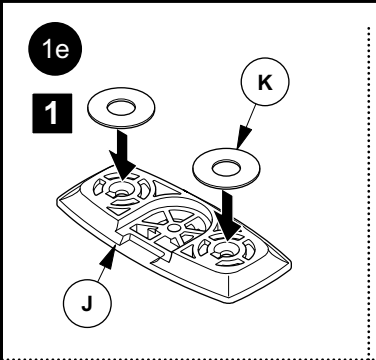

BELONG TOOLS®
Monitor Arm - KU4M series
Installation Instructions

Parts List

CUSTOMER SERVICE PHONE: 1-800-426-8562

2

3

4

5

6