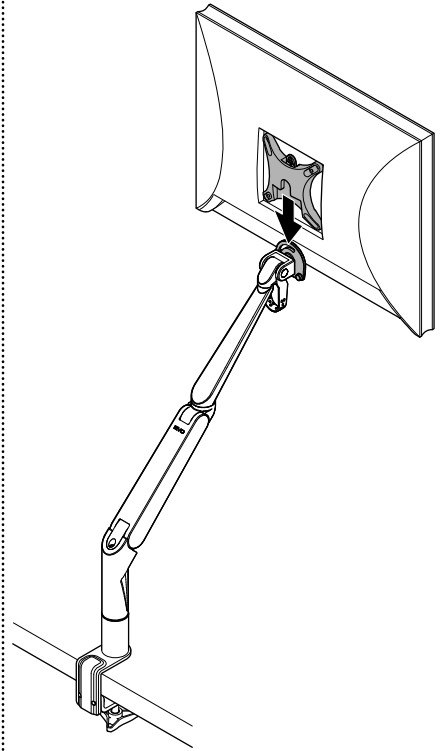

BELONG TOOLS®
Monitor Arm - KU4M series
Installation Instructions

Parts List

CUSTOMER SERVICE PHONE: 1-800-426-8562

2

3

4

5

6