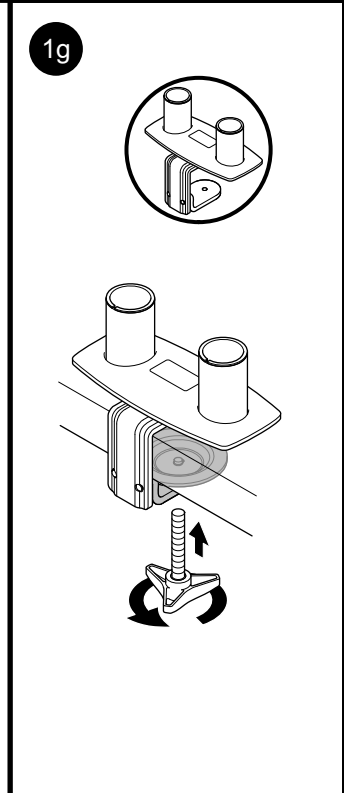

BELONG TOOLS®
Monitor Arm - KU4M series
Installation Instructions

Parts List

CUSTOMER SERVICE PHONE: 1-800-426-8562

2

3

4

5

6