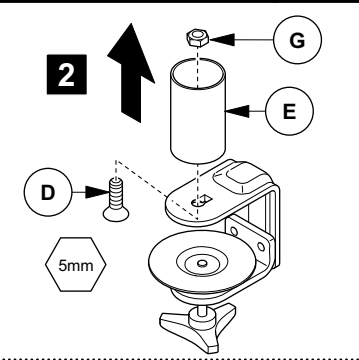

BELONG TOOLS®
Monitor Arm - KU4M series
Installation Instructions

Parts List

CUSTOMER SERVICE PHONE: 1-800-426-8562

2

3

4

5

6