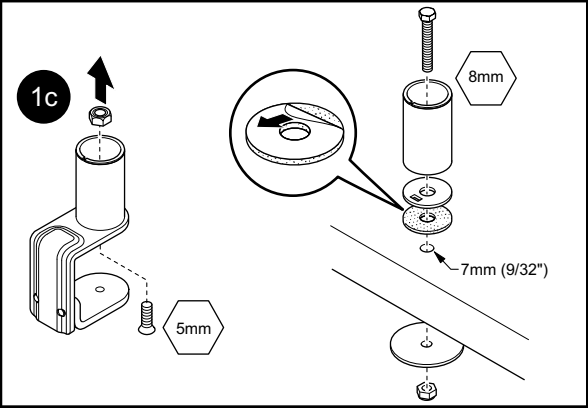

BELONG TOOLS®
Monitor Arm - KU4M series
Installation Instructions

Parts List

CUSTOMER SERVICE PHONE: 1-800-426-8562

2

3

4

5

6

7

CUSTOMER SERVICE PHONE: 1-800-426-8562

HAWORTH[®]

E.C.O. No: 251-203

Page: 2 of 2

Part No: 7029-9804

Rev: D