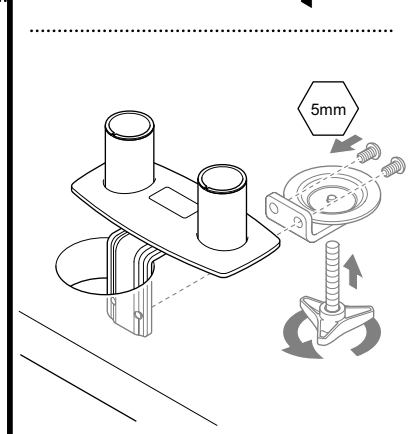

BELONG TOOLS®
Monitor Arm - KU4M series
Installation Instructions

Parts List

CUSTOMER SERVICE PHONE: 1-800-426-8562

2

3

4

5

6