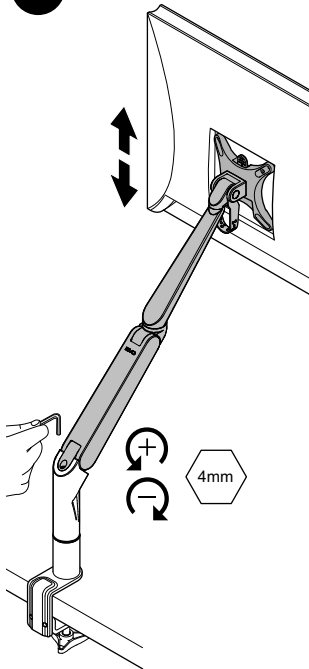

BELONG TOOLS®
Monitor Arm - KU4M series
Installation Instructions

Parts List

CUSTOMER SERVICE PHONE: 1-800-426-8562

2

3

4

5

6