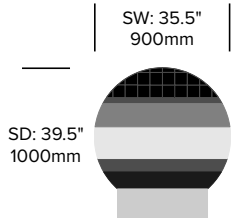

1. Product number
2. Seat color combination

Globo Pouf	Number	List Price
Wool	HCGN-MOFG	2,760.00