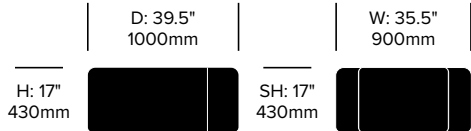

Mangas Original

GAN | Patricia Urquiola | 2009 | Made in India, Imported from Spain

To order, specify:

1. Product number
2. Seat color combination

Globo Pouf	Number	List Price
Wool	HCGN-MOFG	2,760.00