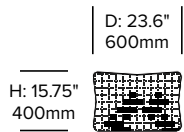

Pillow	Number	List Price
Pattern C	HCGN-BNC-C	390.00