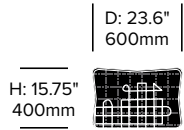

Green (ZN-C01)
Medium Orange (ZN-C03)
Petrol (ZN-C02)

Bandas Space

GAN | Patricia Urquiola | 2014 | Made in India, Imported from Spain

To order, specify:

1. Product number
2. Pattern and color

Pillow	Number	List Price
Pattern A	HCGN-BNC-A	390.00