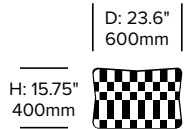

Green (ZN-C01)
Medium Orange (ZN-C03)
Petrol (ZN-C02)

Bandas Space

GAN | Patricia Urquiola | 2014 | Made in India, Imported from Spain

To order, specify:

1. Product number
2. Pattern and color

Pillow	Number	List Price
Pattern A	HCGN-BNC-A	390.00