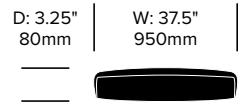

Surfaces

Leather

Pelle Frau® Color System (70)

Cassiopea

Poltrona Frau | Lievore, Altherr, Molina | 2008 | Imported from Italy

To order, specify:

1. Product number
2. Upholstery and color

| Square Pillow | Number | List Price |
|---------------|------------|------------|
| Leather | HCPF-CPC-Q | 505.00 |

| Small Lumbar Pillow | Number | List Price |
|---------------------|-------------|------------|
| Leather | HCPF-CPC-C1 | 395.00 |

| Large Lumbar Pillow | Number | List Price |
|---------------------|-------------|------------|
| Leather | HCPF-CPC-C2 | 565.00 |