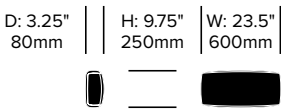

Surfaces

Leather

Pelle Frau® Color System (70)

Cassiopea

Poltrona Frau | Lievore, Altherr, Molina | 2008 | Imported from Italy

To order, specify:

1. Product number
2. Upholstery and color

| Square Pillow | Number | List Price |
|---------------|------------|------------|
| Leather | HCPF-CPC-Q | 505.00 |

| Small Lumbar Pillow | Number | List Price |
|---------------------|-------------|------------|
| Leather | HCPF-CPC-C1 | 395.00 |

| Large Lumbar Pillow | Number | List Price |
|---------------------|-------------|------------|
| Leather | HCPF-CPC-C2 | 565.00 |