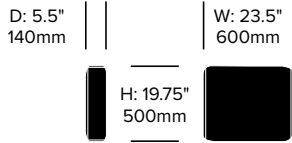

Surfaces

Leather

Pelle Frau® Color System (70)

Cassiopea

Poltrona Frau | Lievore, Altherr, Molina | 2008 | Imported from Italy

To order, specify:

1. Product number
2. Upholstery and color

| Square Pillow | Number | List Price |
|---------------|------------|------------|
| Leather | HCPF-CPC-Q | 505.00 |

| Small Lumbar Pillow | Number | List Price |
|---------------------|-------------|------------|
| Leather | HCPF-CPC-C1 | 395.00 |

| Large Lumbar Pillow | Number | List Price |
|---------------------|-------------|------------|
| Leather | HCPF-CPC-C2 | 565.00 |