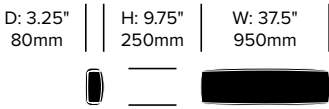

Surfaces

Leather

Pelle Frau® Color System (70)

Cassiopea

Poltrona Frau | Lievore, Altherr, Molina | 2008 | Imported from Italy

To order, specify:

1. Product number
2. Upholstery and color

| Square Pillow | Number | List Price |
|---------------|------------|------------|
| Leather | HCPF-CPC-Q | 505.00 |

| Small Lumbar Pillow | Number | List Price |
|---------------------|-------------|------------|
| Leather | HCPF-CPC-C1 | 395.00 |

| Large Lumbar Pillow | Number | List Price |
|---------------------|-------------|------------|
| Leather | HCPF-CPC-C2 | 565.00 |