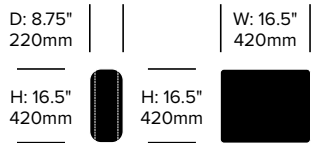

# Massimosistema

Poltrona Frau | Poltrona Frau R+D | 2009 | Imported from Italy

**To order, specify:**

1. Product number
2. Upholstery and color

Square Pillow	Number	List Price
Leather	HCPF-MSCS	410.00

Rectangle Pillow	Number	List Price
Leather	HCPF-MSCR	660.00