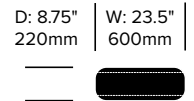

# Massimosistema

Poltrona Frau | Poltrona Frau R+D | 2009 | Imported from Italy

**To order, specify:**

1. Product number
2. Upholstery and color

Square Pillow	Number	List Price
Leather	HCPF-MSCS	410.00

Rectangle Pillow	Number	List Price
Leather	HCPF-MSCR	660.00