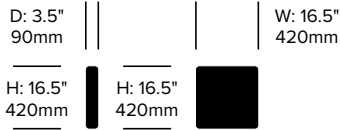

Massimosistema

Poltrona Frau | Poltrona Frau R+D | 2009 | Imported from Italy

To order, specify:

1. Product number
2. Upholstery and color

Square Pillow	Number	List Price
Leather	HCPF-MSCS	410.00