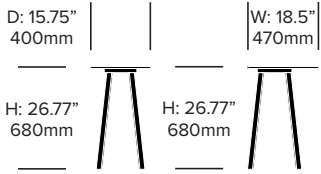

BuzziHub Table

BuzziSpace | Alain Gilles | 2011 | Imported from the Netherlands

Small Occasional Table