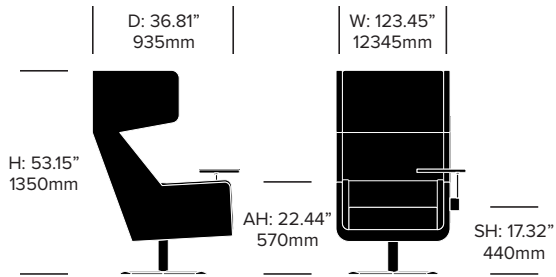

BuzziMe

BuzziSpace | Axel Enthoven | 2012 | Imported from the Netherlands

Lounge Chair with Headrest and Tablet