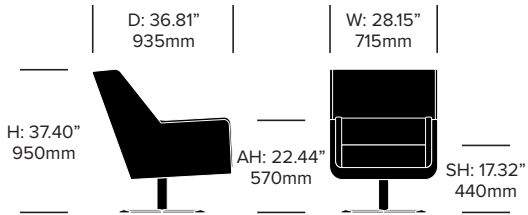

HAWORTH® Collection

Lounge Chair

Lounge Chair with Tablet

Lounge Chair with Headrest

UPHOLSTERY AND FINISHES

Fabric Grade A

Fabric (BFA)
 Kvadrat® Revive 1 (BR1)
 Kvadrat® Revive 2 (BR2)
 Rough (BRO)
 Trevira CS (BCS)
 Trevira CS+ (BCP)