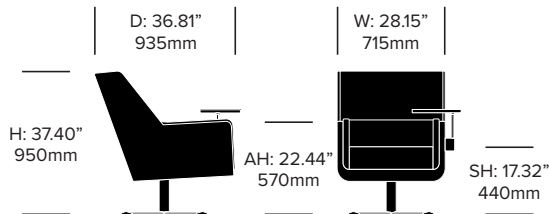

HAWORTH® Collection

Lounge Chair

Lounge Chair with Tablet

Lounge Chair with Headrest

UPHOLSTERY AND FINISHES

Fabric Grade A

Fabric (BFA)
 Kvadrat® Revive 1 (BR1)
 Kvadrat® Revive 2 (BR2)
 Rough (BRO)
 Trevira CS (BCS)
 Trevira CS+ (BCP)