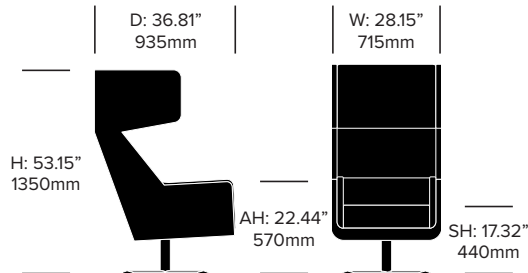

HAWORTH® Collection

Lounge Chair

Lounge Chair with Tablet

Lounge Chair with Headrest

UPHOLSTERY AND FINISHES

Fabric Grade A

Fabric (BFA)
 Kvadrat® Revive 1 (BR1)
 Kvadrat® Revive 2 (BR2)
 Rough (BRO)
 Trevira CS (BCS)
 Trevira CS+ (BCP)