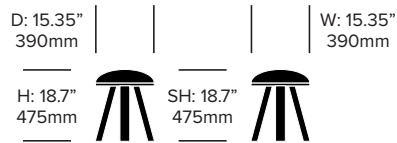

Low Stool, Upholstered