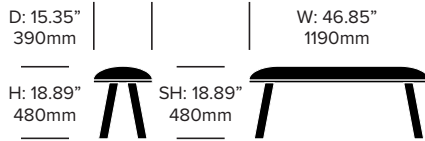

BuzziMilk

BuzziSpace | Alain Gilles | 2014 | Imported from the Netherlands

Bench, Upholstered