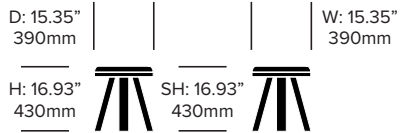

Low Stool, Wood