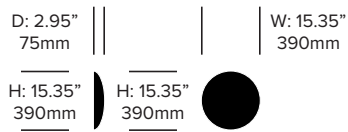

Small Cushion