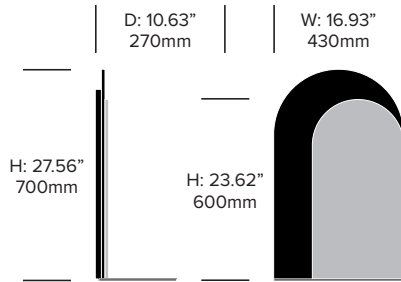

BuzziMirage

BuzziSpace | Alain Gilles | 2017 | Imported from the Netherlands

Medium Mirror