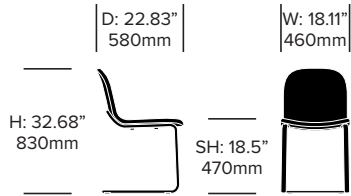

BuzziBounce

BuzziSpace | Gerd Couckhuyt | 2016 | Imported from the Netherlands

Side Chair

UPHOLSTERY AND FINISHES

Fabric Grade A

Fabric (BFA)
Kvadrat® Revive 1 (BR1)
Kvadrat® Revive 2 (BR2)
Rough (BRO)
Trevira CS (BCS)
Trevira CS+ (BCP)

Fabric Grade B

Kvadrat® Clara 2 (BC2)
Kvadrat® Remix 2 (BRX)
Terra (BTE)

Fabric Grade E

Kvadrat® Memory 2 (BM2)

Exterior Wood

Black Stained Ash (BAS-BLK)
White Wash Ash (BAS-WHT)

Base Paint

Alu Satin (BTR-BALS)
Black Satin (BTR-BBLS)