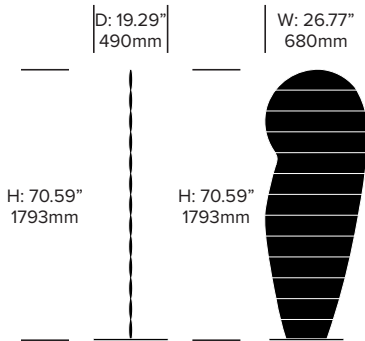

BuzziPlant

BuzziSpace | Anthony Duffeleer | 2010 | Imported from the Netherlands

Doldi