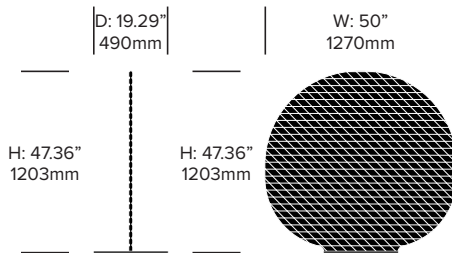

BuzziPlant

BuzziSpace | Anthony Duffeleer | 2010 | Imported from the Netherlands

Doldi

Mobi

Surf

UPHOLSTERY AND FINISHES

Fabric Grade A

Fabric (BFA)
Kvadrat® Revive 1 (BR1)
Kvadrat® Revive 2 (BR2)
Rough (BRO)
Trevira CS (BCS)
Trevira CS+ (BCP)

Fabric Grade B

Kvadrat® Clara 2 (BC2)
Kvadrat® Remix 2 (BRX)
Terra (BTE)

Fabric Grade C

Kvadrat® Hero (BHR)

Fabric Grade D

Kvadrat® Tonus 4 (BT4)
Kvadrat® Tonus Meadow (BTM)

Fabric Grade E

Kvadrat® Memory 2 (BM2)

Base Paint

Alu (BTR-90006)
Black (BTR-90005)

ACOUSTICS

Acoustic Principles

Attenuation

Acoustic Performance

High Tones