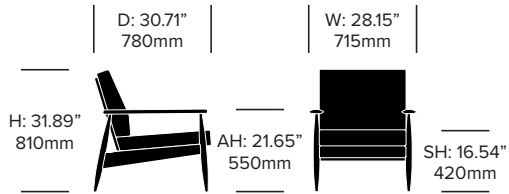

BuzziNordic ST100

BuzziSpace | Ståffan Thomasen | 2013 | Imported from the Netherlands

Lounge Chair