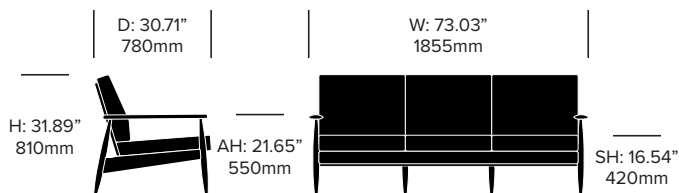

HAWORTH® Collection

BuzziNordic ST100

BuzziSpace | Ståffan Thomasen | 2013 | Imported from the Netherlands

Lounge Chair

Wide Lounge Chair

Two Seat Sofa

Three Seat Sofa

UPHOLSTERY AND FINISHES