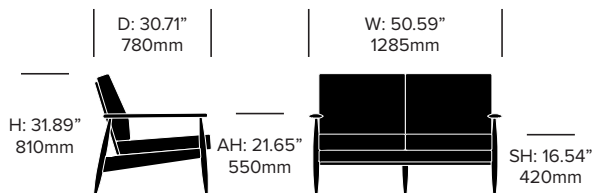

HAWORTH® Collection

BuzziNordic ST100

BuzziSpace | Ståffan Thomasen | 2013 | Imported from the Netherlands

Lounge Chair

Wide Lounge Chair

Two Seat Sofa

Three Seat Sofa

UPHOLSTERY AND FINISHES