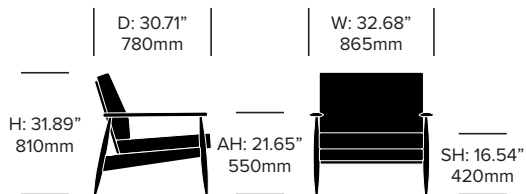

HAWORTH® Collection

BuzziNordic ST100

BuzziSpace | Ståffan Thomasen | 2013 | Imported from the Netherlands

Lounge Chair

Wide Lounge Chair

Two Seat Sofa

Three Seat Sofa

UPHOLSTERY AND FINISHES