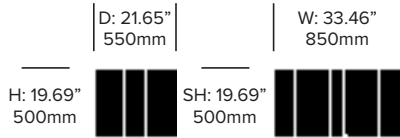

HAWORTH® Collection

BuzziPuzzle

BuzziSpace | BuzziSpace Studio | Made in the United States

Low Pouf

High Pouf

UPHOLSTERY

Fabric Grade A

Fabric (BFA)
Kvadrat® Revive 1 (BR1)
Kvadrat® Revive 2 (BR2)
Rough (BRO)
Trevira CS (BCS)
Trevira CS+ (BCP)