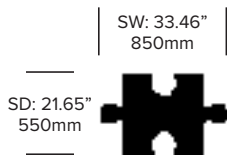

HAWORTH® Collection

BuzziPuzzle

BuzziSpace | BuzziSpace Studio | Made in the United States

Low Pouf

High Pouf

UPHOLSTERY

Fabric Grade A

Fabric (BFA)
Kvadrat® Revive 1 (BR1)
Kvadrat® Revive 2 (BR2)
Rough (BRO)
Trevira CS (BCS)
Trevira CS+ (BCP)