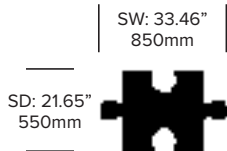

BuzziPuzzle

BuzziSpace | BuzziSpace Studio | Made in the United States

Low Pouf