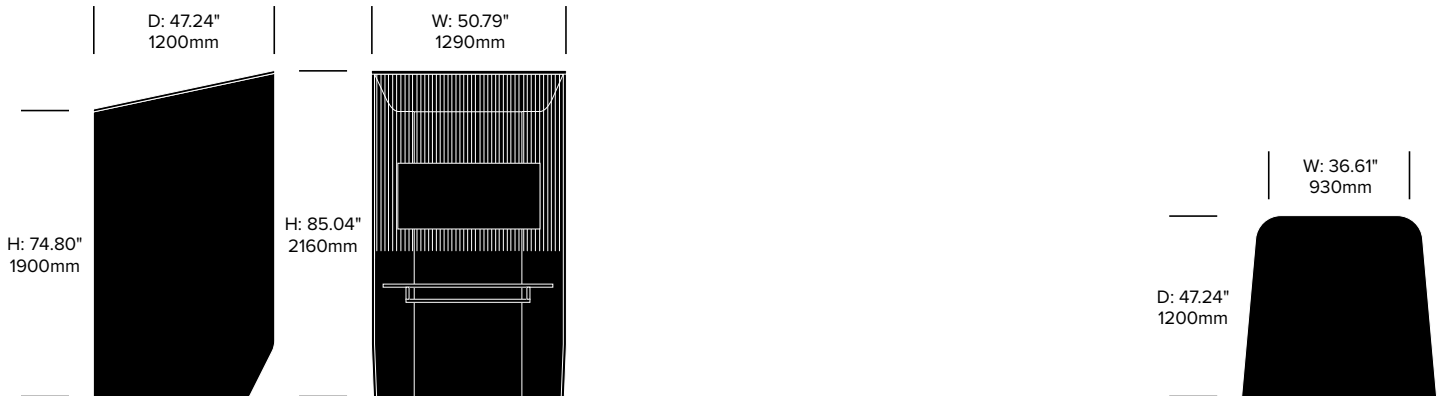

BuzziBooth

BuzziSpace | Alain Gilles | 2010 | Imported from the Netherlands

To order, specify:

1. Product number
2. Upholstery and color
3. Worksurface wood or laminate color (if applicable)

SINGLE BOOTH, 3D RIB

Upholstered Worksurface	Number	Grade A	Grade E
with Cable Tray	HCBZ-BHB1-R2CNN	8,746.00	12,560.00
with Cable Tray, Contrasting Fabric	HCBZ-BHB1-R2CNNC	9,392.00	13,206.00
with Cable Tray and Light	HCBZ-BHB1-R2CLN	9,392.00	13,206.00
with Cable Tray and Light, Contrasting Fabric	HCBZ-BHB1-R2CLNC	10,038.00	13,852.00
Laminate Worksurface	Number	Grade A	Grade E
	HCBZ-BHB1-RLNNN	9,545.00	13,359.00
Contrasting Fabric	HCBZ-BHB1-RLNNNC	10,191.00	14,005.00
with Light	HCBZ-BHB1-RLNLN	10,191.00	14,005.00
with Light, Contrasting Fabric	HCBZ-BHB1-RLNLNC	10,837.00	14,651.00
Wood Worksurface	Number	Grade A	Grade E
	HCBZ-BHB1-RWNNN	9,610.00	13,424.00
Contrasting Fabric	HCBZ-BHB1-RWNNNC	10,256.00	14,070.00
with Cable Tray	HCBZ-BHB1-RWCNN	9,700.00	13,514.00
with Cable Tray, Contrasting Fabric	HCBZ-BHB1-RWCNNC	10,346.00	14,160.00
with Light	HCBZ-BHB1-RWNLN	10,256.00	14,070.00
with Light, Contrasting Fabric	HCBZ-BHB1-RWNLNC	10,902.00	14,716.00
with Cable Tray and Light	HCBZ-BHB1-RWCLN	10,346.00	14,160.00
with Cable Tray and Light, Contrasting Fabric	HCBZ-BHB1-RWCLNC	10,992.00	14,806.00