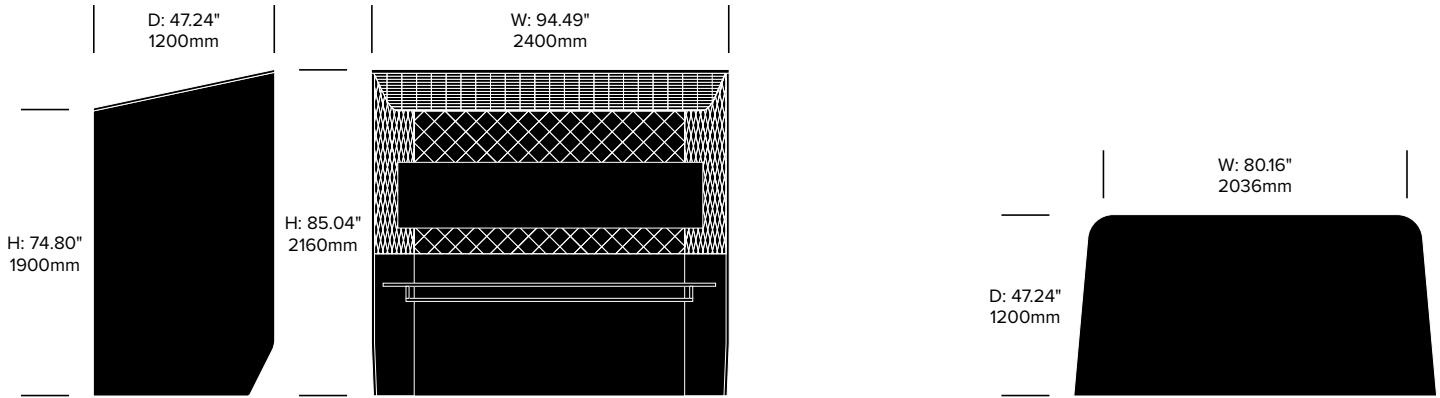

BuzziBooth

BuzziSpace | Alain Gilles | 2010 | Imported from the Netherlands

To order, specify:

1. Product number
2. Upholstery and color
3. Worksurface wood color (if applicable)

SIDE BY SIDE BOOTH, 3D DIAMOND

Upholstered Worksurface	Number	Grade A	Grade E
with Cable Tray	HCBZ-BHB3-D2CNN	13,591.00	18,876.00
with Cable Tray, Contrasting Fabric	HCBZ-BHB3-D2CNNC	14,514.00	19,799.00
with Cable Tray and Light	HCBZ-BHB3-D2CLN	14,776.00	20,061.00
with Cable Tray and Light, Contrasting Fabric	HCBZ-BHB3-D2CLNC	15,699.00	20,984.00

Wood Worksurface	Number	Grade A	Grade E
	HCBZ-BHB3-DWNNN	15,163.00	20,448.00
Contrasting Fabric	HCBZ-BHB3-DWNNNC	16,086.00	21,371.00
with Light	HCBZ-BHB3-DWNLN	16,348.00	21,633.00
with Light, Contrasting Fabric	HCBZ-BHB3-DWNLNC	17,271.00	22,556.00