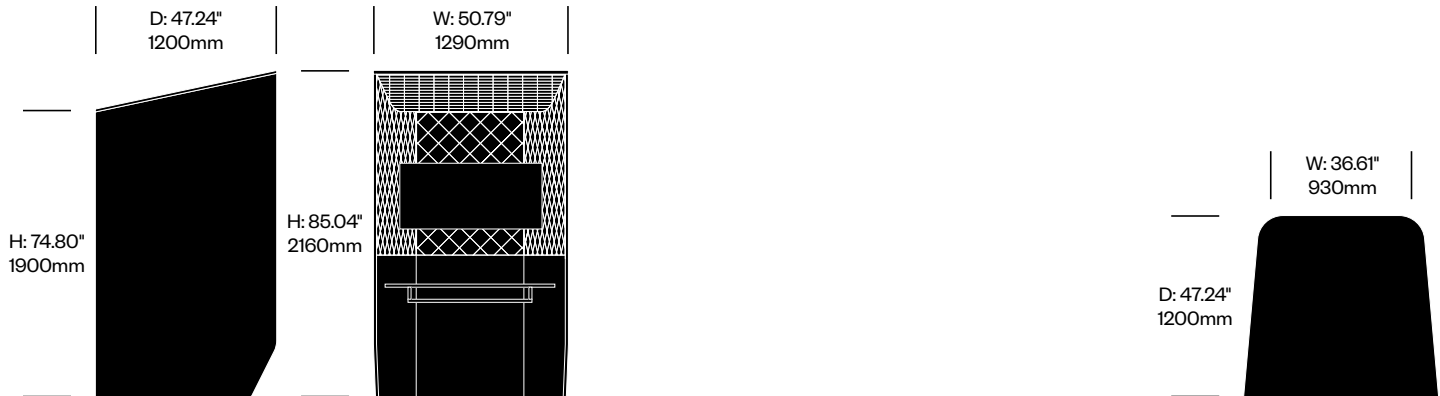

Fabric Grade E

Kvadrat® Memory 2 (BM2)

Worksurface Laminate

White (BHL-WHT)

Worksurface Wood

Antwerp Oak (BAO-ANT)

BuzziBooth

BuzziSpace | Alain Gilles | 2010 | Imported from the Netherlands

To order, specify:

1. Product number
2. Upholstery and color
3. Worksurface wood or laminate color (if applicable)

SINGLE BOOTH, 3D DIAMOND

Upholstered Worksurface	Number	Grade A	Grade E
with Cable Tray	HCBZ-BHB1-D2CNN	9,033.00	12,846.00
with Cable Tray, Contrasting Fabric	HCBZ-BHB1-D2CNNC	9,679.00	13,492.00
with Cable Tray and Light	HCBZ-BHB1-D2CLN	9,679.00	13,492.00
with Cable Tray and Light, Contrasting Fabric	HCBZ-BHB1-D2CLNC	10,325.00	14,138.00
Laminate Worksurface	Number	Grade A	Grade E
	HCBZ-BHB1-DLNNN	9,832.00	13,645.00
Contrasting Fabric	HCBZ-BHB1-DLNNNC	10,478.00	14,291.00
with Light	HCBZ-BHB1-DLNLN	10,478.00	14,291.00
with Light, Contrasting Fabric	HCBZ-BHB1-DLNLNC	11,124.00	14,937.00
Wood Worksurface	Number	Grade A	Grade E
	HCBZ-BHB1-DWNNN	9,897.00	13,710.00
Contrasting Fabric	HCBZ-BHB1-DWNNNC	10,543.00	14,356.00
with Cable Tray	HCBZ-BHB1-DWCNN	9,987.00	13,800.00
with Cable Tray, Contrasting Fabric	HCBZ-BHB1-DWCNNC	10,633.00	14,446.00
with Light	HCBZ-BHB1-DWNLN	10,543.00	14,356.00
with Light, Contrasting Fabric	HCBZ-BHB1-DWNLNC	11,189.00	15,002.00
with Cable Tray and Light	HCBZ-BHB1-DWCLN	10,633.00	14,446.00
with Cable Tray and Light, Contrasting Fabric	HCBZ-BHB1-DWCLNC	11,279.00	15,092.00