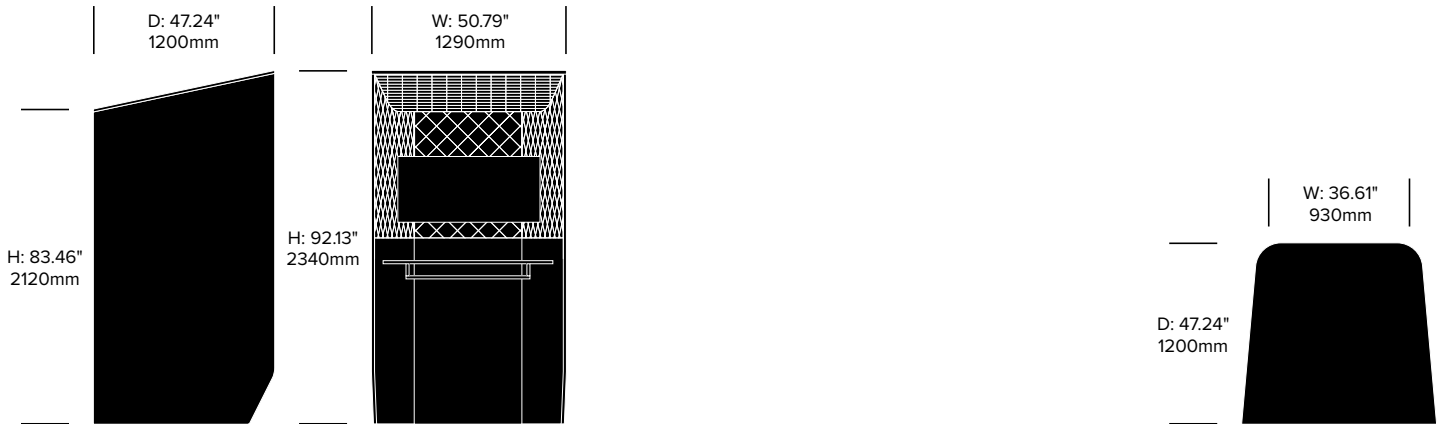

BuzziBooth

BuzziSpace | Alain Gilles | 2010 | Imported from the Netherlands

To order, specify:

1. Product number
2. Upholstery and color
3. Worksurface wood or laminate color (if applicable)

STANDING BOOTH, 3D DIAMOND

Upholstered Worksurface	Number	Grade A	Grade E
with Cable Tray	HCZ-BHB2-D2CNN	9,644.00	13,733.00
with Cable Tray, Contrasting Fabric	HCZ-BHB2-D2CNCN	10,290.00	14,379.00
with Cable Tray and Light	HCZ-BHB2-D2CLN	10,290.00	14,379.00
with Cable Tray and Light, Contrasting Fabric	HCZ-BHB2-D2CLNC	10,936.00	15,025.00
Laminate Worksurface	Number	Grade A	Grade E
	HCZ-BHB2-DLNNN	10,443.00	14,532.00
Contrasting Fabric	HCZ-BHB2-DLNNNC	11,089.00	15,178.00
with Light	HCZ-BHB2-DLNLN	11,089.00	15,178.00
with Light, Contrasting Fabric	HCZ-BHB2-DLNLNC	11,735.00	15,824.00
Wood Worksurface	Number	Grade A	Grade E
	HCZ-BHB2-DWNNN	10,508.00	14,597.00
Contrasting Fabric	HCZ-BHB2-DWNNNC	11,154.00	15,243.00
with Cable Tray	HCZ-BHB2-DWCNN	10,598.00	14,687.00
with Cable Tray, Contrasting Fabric	HCZ-BHB2-DWCNCN	11,244.00	15,333.00
with Light	HCZ-BHB2-DWNLN	11,154.00	15,243.00
with Light, Contrasting Fabric	HCZ-BHB2-DWNLNC	11,800.00	15,889.00
with Cable Tray and Light	HCZ-BHB2-DWCLN	11,244.00	15,333.00
with Cable Tray and Light, Contrasting Fabric	HCZ-BHB2-DWCLNC	11,890.00	15,979.00