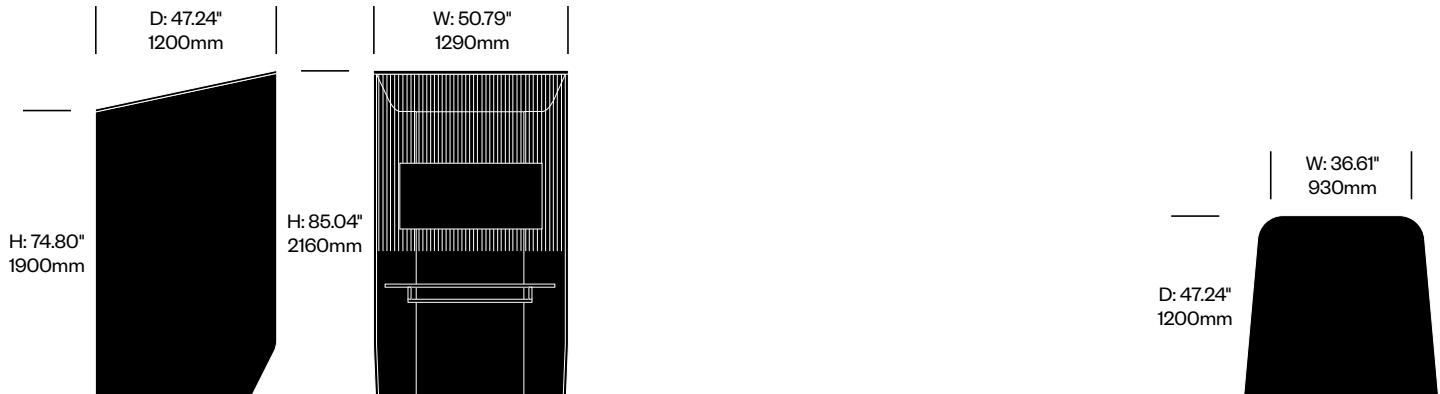

BuzziBooth

BuzziSpace | Alain Gilles | 2010 | Imported from the Netherlands

To order, specify:

1. Product number
2. Upholstery and color
3. Worksurface wood or laminate color (if applicable)

SINGLE BOOTH, 3D RIB

Upholstered Worksurface	Number	Grade A	Grade E
with Cable Tray	HCBZ-BHB1-R2CNN	8,746.00	12,560.00
with Cable Tray, Contrasting Fabric	HCBZ-BHB1-R2CNNC	9,392.00	13,206.00
with Cable Tray and Light	HCBZ-BHB1-R2CLN	9,392.00	13,206.00
with Cable Tray and Light, Contrasting Fabric	HCBZ-BHB1-R2CLNC	10,038.00	13,852.00
Laminate Worksurface	Number	Grade A	Grade E
	HCBZ-BHB1-RLNNN	9,545.00	13,359.00
Contrasting Fabric	HCBZ-BHB1-RLNNNC	10,191.00	14,005.00
with Light	HCBZ-BHB1-RLNLN	10,191.00	14,005.00
with Light, Contrasting Fabric	HCBZ-BHB1-RLNLNC	10,837.00	14,651.00
Wood Worksurface	Number	Grade A	Grade E
	HCBZ-BHB1-RWNNN	9,610.00	13,424.00
Contrasting Fabric	HCBZ-BHB1-RWNNNC	10,256.00	14,070.00
with Cable Tray	HCBZ-BHB1-RWCNN	9,700.00	13,514.00
with Cable Tray, Contrasting Fabric	HCBZ-BHB1-RWCNNC	10,346.00	14,160.00
with Light	HCBZ-BHB1-RWNLN	10,256.00	14,070.00
with Light, Contrasting Fabric	HCBZ-BHB1-RWNLNC	10,902.00	14,716.00
with Cable Tray and Light	HCBZ-BHB1-RWCLN	10,346.00	14,160.00
with Cable Tray and Light, Contrasting Fabric	HCBZ-BHB1-RWCLNC	10,992.00	14,806.00