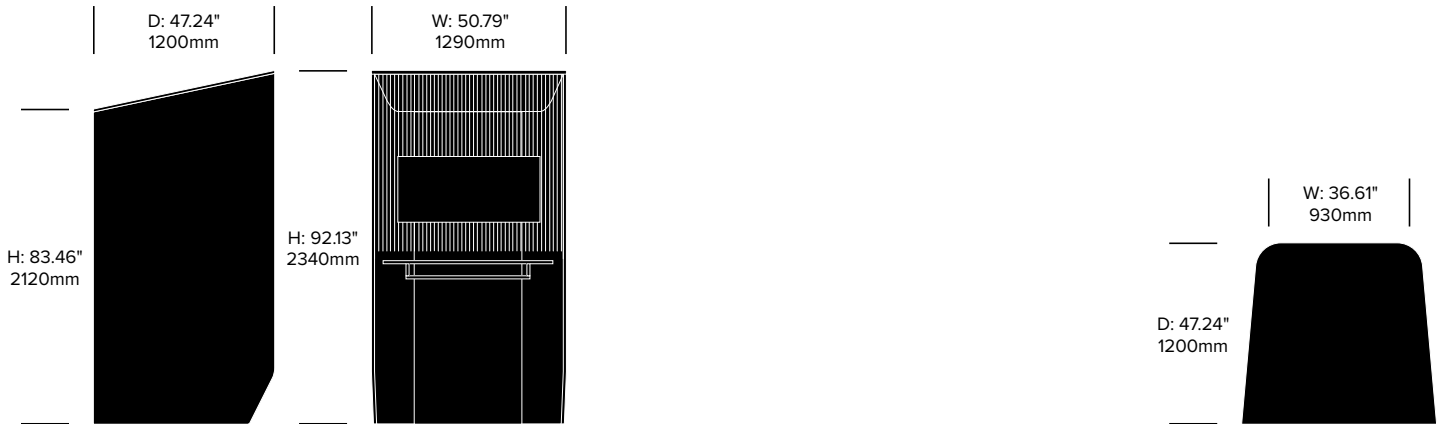

BuzziBooth

BuzziSpace | Alain Gilles | 2010 | Imported from the Netherlands

To order, specify:

1. Product number
2. Upholstery and color
3. Worksurface wood or laminate color (if applicable)

STANDING BOOTH, 3D RIB

Upholstered Worksurface	Number	Grade A	Grade E
with Cable Tray	HCBZ-BHB2-R2CNN	9,358.00	13,447.00
with Cable Tray, Contrasting Fabric	HCBZ-BHB2-R2CNCN	10,004.00	14,093.00
with Cable Tray and Light	HCBZ-BHB2-R2CLN	10,004.00	14,093.00
with Cable Tray and Light, Contrasting Fabric	HCBZ-BHB2-R2CLNC	10,650.00	14,739.00
Laminate Worksurface	Number	Grade A	Grade E
	HCBZ-BHB2-RLNNN	10,157.00	14,246.00
Contrasting Fabric	HCBZ-BHB2-RLNNNC	10,803.00	14,892.00
with Light	HCBZ-BHB2-RLNLN	10,803.00	14,892.00
with Light, Contrasting Fabric	HCBZ-BHB2-RLNLNC	11,449.00	15,538.00
Wood Worksurface	Number	Grade A	Grade E
	HCBZ-BHB2-RWNNN	10,222.00	14,311.00
Contrasting Fabric	HCBZ-BHB2-RWNNNC	10,868.00	14,957.00
with Cable Tray	HCBZ-BHB2-RWCNN	10,312.00	14,401.00
with Cable Tray, Contrasting Fabric	HCBZ-BHB2-RWCNCN	10,958.00	15,047.00
with Light	HCBZ-BHB2-RWNLN	10,868.00	14,957.00
with Light, Contrasting Fabric	HCBZ-BHB2-RWNLNC	11,514.00	15,603.00
with Cable Tray and Light	HCBZ-BHB2-RWCLN	10,958.00	15,047.00
with Cable Tray and Light, Contrasting Fabric	HCBZ-BHB2-RWCLNC	11,604.00	15,693.00