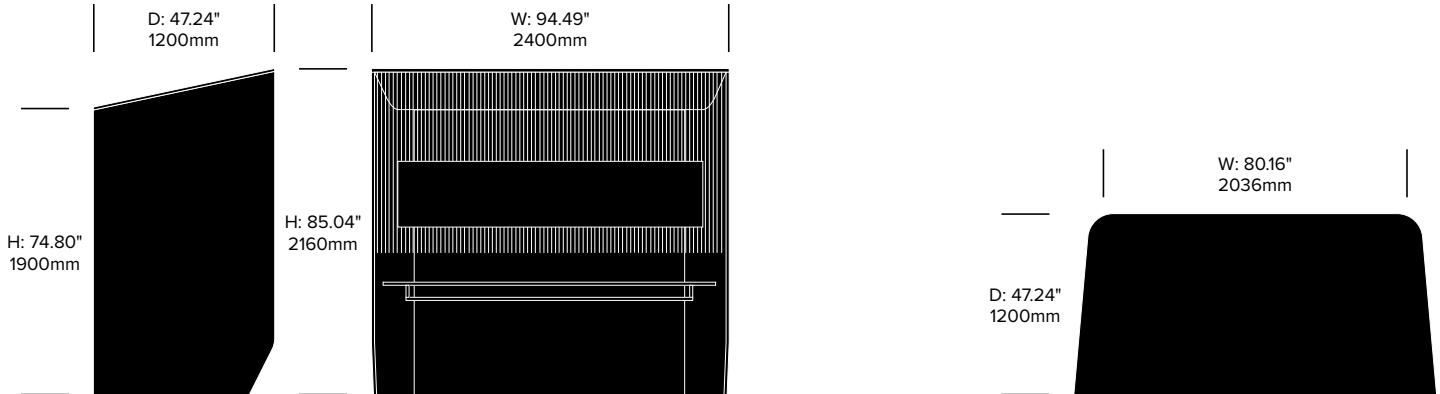

BuzziBooth

BuzziSpace | Alain Gilles | 2010 | Imported from the Netherlands

To order, specify:

1. Product number
2. Upholstery and color
3. Worksurface wood color (if applicable)

SIDE BY SIDE BOOTH, 3D RIB

Upholstered Worksurface	Number	Grade A	Grade E
with Cable Tray	HCBZ-BHB3-R2CNN	13,020.00	18,304.00
with Cable Tray, Contrasting Fabric	HCBZ-BHB3-R2CNNC	13,943.00	19,227.00
with Cable Tray and Light	HCBZ-BHB3-R2CLN	14,205.00	19,489.00
with Cable Tray and Light, Contrasting Fabric	HCBZ-BHB3-R2CLNC	15,128.00	20,412.00

Wood Worksurface	Number	Grade A	Grade E
	HCBZ-BHB3-RWNNN	14,592.00	19,876.00
Contrasting Fabric	HCBZ-BHB3-RWNNNC	15,515.00	20,799.00
with Light	HCBZ-BHB3-RWNLN	15,777.00	21,061.00
with Light, Contrasting Fabric	HCBZ-BHB3-RWNLNC	16,700.00	21,984.00