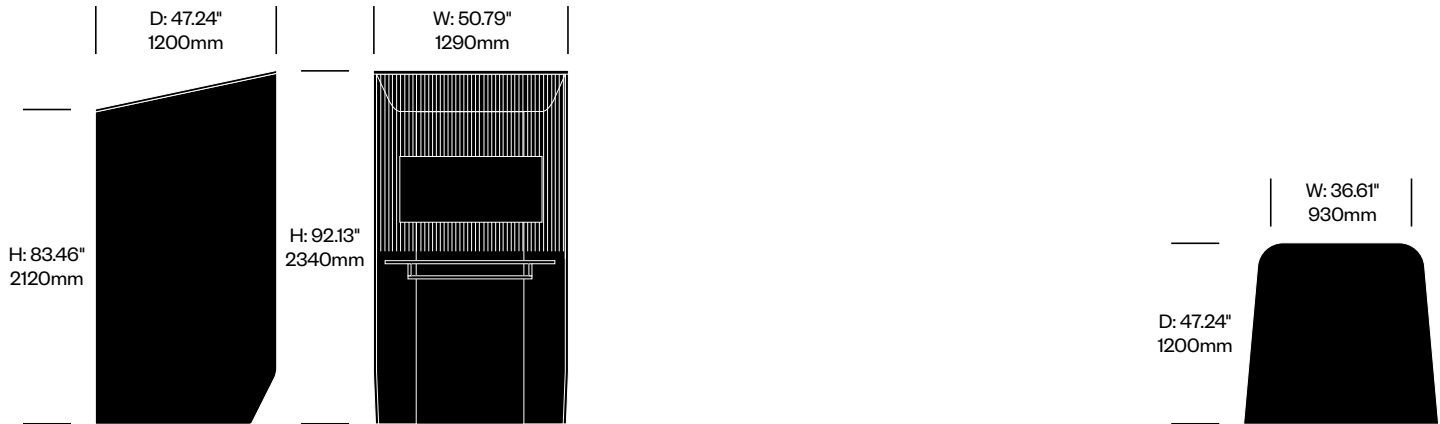

BuzziBooth

BuzziSpace | Alain Gilles | 2010 | Imported from the Netherlands

To order, specify:

1. Product number
2. Upholstery and color
3. Worksurface wood or laminate color (if applicable)

STANDING BOOTH, 3D RIB

Upholstered Worksurface	Number	Grade A	Grade E
with Cable Tray	HCBZ-BHB2-R2CNN	9,358.00	13,447.00
with Cable Tray, Contrasting Fabric	HCBZ-BHB2-R2CNNC	10,004.00	14,093.00
with Cable Tray and Light	HCBZ-BHB2-R2CLN	10,004.00	14,093.00
with Cable Tray and Light, Contrasting Fabric	HCBZ-BHB2-R2CLNC	10,650.00	14,739.00
Laminate Worksurface	Number	Grade A	Grade E
	HCBZ-BHB2-RLNNN	10,157.00	14,246.00
Contrasting Fabric	HCBZ-BHB2-RLNNNC	10,803.00	14,892.00
with Light	HCBZ-BHB2-RLNLN	10,803.00	14,892.00
with Light, Contrasting Fabric	HCBZ-BHB2-RLNLNC	11,449.00	15,538.00
Wood Worksurface	Number	Grade A	Grade E
	HCBZ-BHB2-RWNNN	10,222.00	14,311.00
Contrasting Fabric	HCBZ-BHB2-RWNNNC	10,868.00	14,957.00
with Cable Tray	HCBZ-BHB2-RWCNN	10,312.00	14,401.00
with Cable Tray, Contrasting Fabric	HCBZ-BHB2-RWCNNC	10,958.00	15,047.00
with Light	HCBZ-BHB2-RWNLN	10,868.00	14,957.00
with Light, Contrasting Fabric	HCBZ-BHB2-RWNLNC	11,514.00	15,603.00
with Cable Tray and Light	HCBZ-BHB2-RWCLN	10,958.00	15,047.00
with Cable Tray and Light, Contrasting Fabric	HCBZ-BHB2-RWCLNC	11,604.00	15,693.00