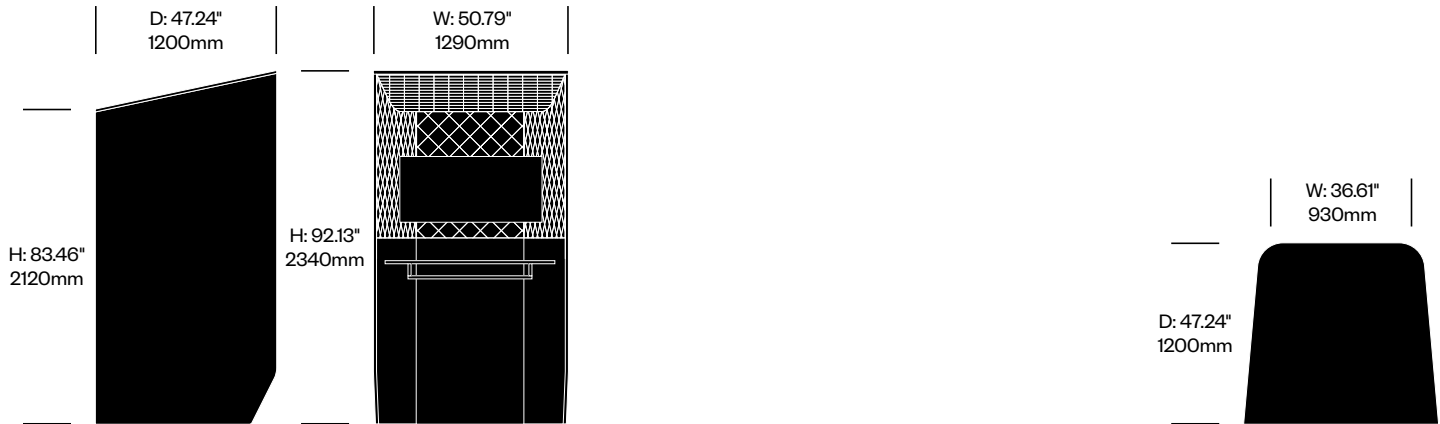

BuzziBooth

BuzziSpace | Alain Gilles | 2010 | Imported from the Netherlands

To order, specify:

1. Product number
2. Upholstery and color
3. Worksurface wood or laminate color (if applicable)

STANDING BOOTH, 3D DIAMOND

Upholstered Worksurface	Number	Grade A	Grade E
with Cable Tray	HCBZ-BHB2-D2CNN	9,644.00	13,733.00
with Cable Tray, Contrasting Fabric	HCBZ-BHB2-D2CNNC	10,290.00	14,379.00
with Cable Tray and Light	HCBZ-BHB2-D2CLN	10,290.00	14,379.00
with Cable Tray and Light, Contrasting Fabric	HCBZ-BHB2-D2CLNC	10,936.00	15,025.00
Laminate Worksurface	Number	Grade A	Grade E
	HCBZ-BHB2-DLNNN	10,443.00	14,532.00
Contrasting Fabric	HCBZ-BHB2-DLNNNC	11,089.00	15,178.00
with Light	HCBZ-BHB2-DLNLN	11,089.00	15,178.00
with Light, Contrasting Fabric	HCBZ-BHB2-DLNLNC	11,735.00	15,824.00
Wood Worksurface	Number	Grade A	Grade E
	HCBZ-BHB2-DWNNN	10,508.00	14,597.00
Contrasting Fabric	HCBZ-BHB2-DWNNNC	11,154.00	15,243.00
with Cable Tray	HCBZ-BHB2-DWCNN	10,598.00	14,687.00
with Cable Tray, Contrasting Fabric	HCBZ-BHB2-DWCNNC	11,244.00	15,333.00
with Light	HCBZ-BHB2-DWNLN	11,154.00	15,243.00
with Light, Contrasting Fabric	HCBZ-BHB2-DWNLNC	11,800.00	15,889.00
with Cable Tray and Light	HCBZ-BHB2-DWCLN	11,244.00	15,333.00
with Cable Tray and Light, Contrasting Fabric	HCBZ-BHB2-DWCLNC	11,890.00	15,979.00