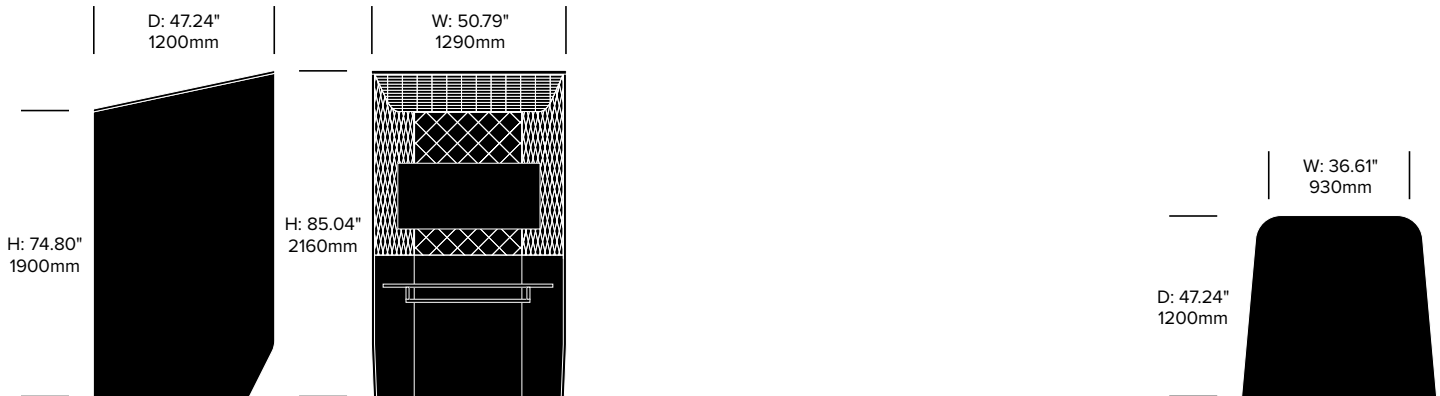

Fabric Grade E

Kvadrat® Memory 2 (BM2)

Worksurface Laminate

White (BHL-WHT)

Worksurface Wood

Antwerp Oak (BAO-ANT)

BuzziBooth

BuzziSpace | Alain Gilles | 2010 | Imported from the Netherlands

To order, specify:

1. Product number
2. Upholstery and color
3. Worksurface wood or laminate color (if applicable)

SINGLE BOOTH, 3D DIAMOND

Upholstered Worksurface	Number	Grade A	Grade E
with Cable Tray	HCBZ-BHB1-D2CNN	9,033.00	12,846.00
with Cable Tray, Contrasting Fabric	HCBZ-BHB1-D2CNNC	9,679.00	13,492.00
with Cable Tray and Light	HCBZ-BHB1-D2CLN	9,679.00	13,492.00
with Cable Tray and Light, Contrasting Fabric	HCBZ-BHB1-D2CLNC	10,325.00	14,138.00
Laminate Worksurface	Number	Grade A	Grade E
	HCBZ-BHB1-DLNNN	9,832.00	13,645.00
Contrasting Fabric	HCBZ-BHB1-DLNNNC	10,478.00	14,291.00
with Light	HCBZ-BHB1-DLNLN	10,478.00	14,291.00
with Light, Contrasting Fabric	HCBZ-BHB1-DLNLNC	11,124.00	14,937.00
Wood Worksurface	Number	Grade A	Grade E
	HCBZ-BHB1-DWNNN	9,897.00	13,710.00
Contrasting Fabric	HCBZ-BHB1-DWNNNC	10,543.00	14,356.00
with Cable Tray	HCBZ-BHB1-DWCNN	9,987.00	13,800.00
with Cable Tray, Contrasting Fabric	HCBZ-BHB1-DWCNNC	10,633.00	14,446.00
with Light	HCBZ-BHB1-DWNLN	10,543.00	14,356.00
with Light, Contrasting Fabric	HCBZ-BHB1-DWNLNC	11,189.00	15,002.00
with Cable Tray and Light	HCBZ-BHB1-DWCLN	10,633.00	14,446.00
with Cable Tray and Light, Contrasting Fabric	HCBZ-BHB1-DWCLNC	11,279.00	15,092.00