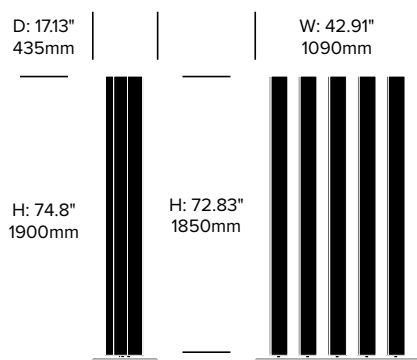

Large Classic Screen with Curved Base

	Number	1	Felt	Grade A	Grade B	Grade C	Grade D	Grade E	Grade F
Felt or Fabric	HCBZ-BDC3-C	■	3,177.00	3,717.00	4,191.00	4,380.00	4,485.00	5,023.00	5,306.00
Contrasting Felt or Fabric	HCBZ-BDC3-C	■C	3,431.00	3,971.00	4,445.00	4,634.00	4,739.00	5,277.00	5,560.00

Large Classic Screen with Curved Base on Casters

	Number	1	Felt	Grade A	Grade B	Grade C	Grade D	Grade E	Grade F
Felt or Fabric	HCBZ-BDC3-CC	■	3,457.00	3,997.00	4,471.00	4,660.00	4,765.00	5,303.00	5,586.00
Contrasting Felt or Fabric	HCBZ-BDC3-CC	■C	3,711.00	4,251.00	4,725.00	4,914.00	5,019.00	5,557.00	5,840.00