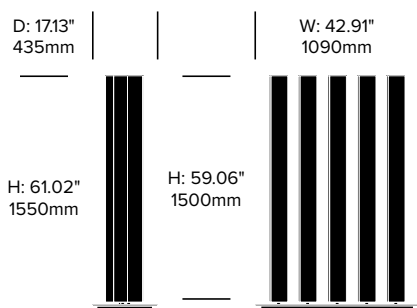

BuzziBlinds

BuzziSpace | Alain Gilles | 2011 | Made in the United States

To order, specify:

1. Product number, including:

1 Upholstery type

- ☐ Felt
- ☒ Fabric

2. Upholstery and color

3. Contrasting upholstery and color (if applicable)

4. Base paint color

Medium Classic Screen with Curved Base

	Number	1	Felt	Grade A	Grade B	Grade C	Grade D	Grade E	Grade F
Felt or Fabric	HCBZ-BDC2-C	■	2,979.00	3,520.00	3,908.00	4,064.00	4,151.00	4,590.00	4,823.00
Contrasting Felt or Fabric	HCBZ-BDC2-C	■C	3,233.00	3,774.00	4,162.00	4,318.00	4,405.00	4,844.00	5,077.00

Medium Classic Screen with Curved Base on Casters

	Number	1	Felt	Grade A	Grade B	Grade C	Grade D	Grade E	Grade F
Felt or Fabric	HCBZ-BDC2-CC	■	3,259.00	3,800.00	4,188.00	4,344.00	4,431.00	4,870.00	5,103.00
Contrasting Felt or Fabric	HCBZ-BDC2-CC	■C	3,513.00	4,054.00	4,442.00	4,598.00	4,685.00	5,124.00	5,357.00