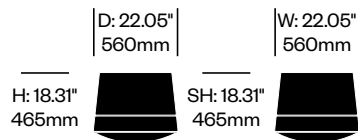

# BuzziBalance

BuzziSpace | 13&9 Design | 2016 | Imported from the Netherlands

**To order, specify:**

1. Product number
2. Upholstery and color

Low Small Pouf	Number	Grade A	Grade B	Grade C	Grade D	Grade E	Grade F
Fabric	HCBZ-BAP1-2	2,209.00	2,288.00	2,318.00	2,336.00	2,424.00	2,470.00

High Small Pouf	Number	Grade A	Grade B	Grade C	Grade D	Grade E	Grade F
Fabric	HCBZ-BAP2-2	2,396.00	2,515.00	2,563.00	2,590.00	2,726.00	2,799.00

Large Pouf	Number	Grade A	Grade B	Grade C	Grade D	Grade E	Grade F
Fabric	HCBZ-BAP3-2	4,252.00	4,421.00	4,490.00	4,527.00	4,717.00	4,819.00