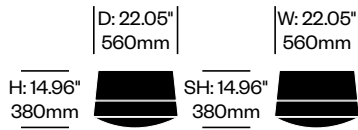

# BuzziBalance

BuzziSpace | 13&9 Design | 2016 | Imported from the Netherlands

**To order, specify:**

1. Product number
2. Upholstery and color

Low Small Pouf	Number	Grade A	Grade B	Grade C	Grade D	Grade E	Grade F
Fabric	HCBZ-BAP1-2	2,209.00	2,288.00	2,318.00	2,336.00	2,424.00	2,470.00