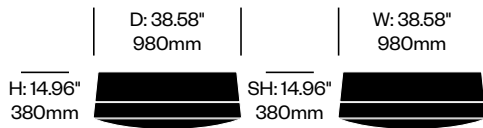

# BuzziBalance

BuzziSpace | 13&9 Design | 2016 | Imported from the Netherlands

**To order, specify:**

1. Product number
2. Upholstery and color

Low Small Pouf	Number	Grade A	Grade B	Grade C	Grade D	Grade E	Grade F
Fabric	HCBZ-BAP1-2	2,209.00	2,288.00	2,318.00	2,336.00	2,424.00	2,470.00

High Small Pouf	Number	Grade A	Grade B	Grade C	Grade D	Grade E	Grade F
Fabric	HCBZ-BAP2-2	2,396.00	2,515.00	2,563.00	2,590.00	2,726.00	2,799.00

Large Pouf	Number	Grade A	Grade B	Grade C	Grade D	Grade E	Grade F
Fabric	HCBZ-BAP3-2	4,252.00	4,421.00	4,490.00	4,527.00	4,717.00	4,819.00