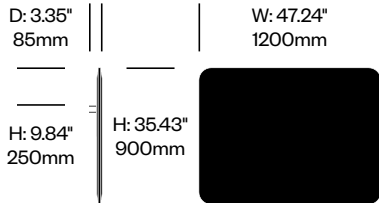

Desk Mounted Screen with Rounded Corners, 47.24" x 35.43"

	Number	1	2	Felt	Grade A	Grade B	Grade C	Grade D	Grade E	Grade F	
Felt or Fabric	HCBZ-FDS1-47R	■	■	1,019.00	1,202.00	1,364.00	1,429.00	1,465.00	1,648.00	1,745.00	
Contrasting Felt or Fabric	HCBZ-FDS1-47R	■	■	C	1,273.00	1,456.00	1,618.00	1,683.00	1,719.00	1,902.00	1,999.00