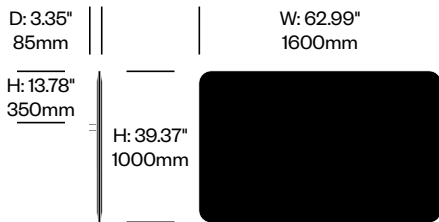

Desk Mounted Screen with Rounded Corners, 62.99" x 39.37"

Number	1	2	Felt	Grade A	Grade B	Grade C	Grade D	Grade E	Grade F
Felt or Fabric	HCBZ-FDS2-62R	■ ■	1,222.00	1,407.00	1,617.00	1,682.00	1,719.00	1,902.00	1,999.00
Contrasting Felt or Fabric	HCBZ-FDS2-62R	■ ■ C	1,476.00	1,661.00	1,871.00	1,936.00	1,973.00	2,156.00	2,253.00