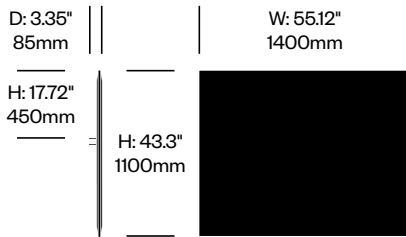

BuzziFrontDesk

BuzziSpace | BuzziSpace Studio | 2013 | Made in the United States

To order, specify:

1. Product number, including:

1 Bracket type

- 1 BuzziFix L (for worksurfaces with 0.47" to 1.1" thickness)
- 2 BuzziFix L-Plus (for worksurfaces with 1.1 to 1.69" thickness)
- 3 BuzziFix XL (for worksurfaces with 1.1 to 2.28" thickness)

2 Upholstery type

- F Felt
- 2 Fabric

2. Interior upholstery and color

3. Exterior upholstery and color (if contrasting colors specified)

4. Bracket paint color

Desk Mounted Screen with Square Corners, 55.12" x 43.3"

	Number	1	2	Felt	Grade A	Grade B	Grade C	Grade D	Grade E	Grade F
Felt or Fabric	HCBZ-FDS3-55Q	■	■	1,204.00	1,388.00	1,596.00	1,673.00	1,717.00	1,937.00	2,053.00
Contrasting Felt or Fabric	HCBZ-FDS3-55Q	■	■ C	1,458.00	1,642.00	1,850.00	1,927.00	1,971.00	2,191.00	2,307.00