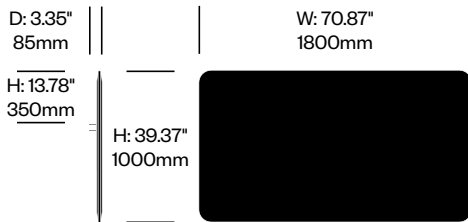

Desk Mounted Screen with Rounded Corners, 70.87" x 39.37"

	Number	1	2	Felt	Grade A	Grade B	Grade C	Grade D	Grade E	Grade F	
Felt or Fabric	HCBZ-FDS2-70R	■	■	1,297.00	1,481.00	1,706.00	1,796.00	1,845.00	2,084.00	2,210.00	
Contrasting Felt or Fabric	HCBZ-FDS2-70R	■	■	C	1,551.00	1,735.00	1,960.00	2,050.00	2,099.00	2,338.00	2,464.00