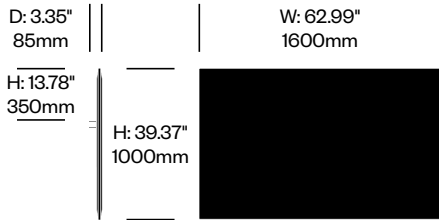

BuzziFrontDesk

BuzziSpace | BuzziSpace Studio | 2013 | Made in the United States

To order, specify:

1. Product number, including:

1 Bracket type

- 1 BuzziFix L (for worksurfaces with 0.47" to 1.1" thickness)
- 2 BuzziFix L-Plus (for worksurfaces with 1.1 to 1.69" thickness)
- 3 BuzziFix XL (for worksurfaces with 1.1 to 2.28" thickness)

2 Upholstery type

- F Felt
- 2 Fabric

2. Interior upholstery and color

3. Exterior upholstery and color (if contrasting colors specified)

4. Bracket paint color

Desk Mounted Screen with Square Corners, 62.99" x 39.37"

Number	1	2	Felt	Grade A	Grade B	Grade C	Grade D	Grade E	Grade F
Felt or Fabric	HCBZ-FDS2-62Q	■ ■	1,222.00	1,407.00	1,617.00	1,682.00	1,719.00	1,902.00	1,999.00
Contrasting Felt or Fabric	HCBZ-FDS2-62Q	■ ■ C	1,476.00	1,661.00	1,871.00	1,936.00	1,973.00	2,156.00	2,253.00