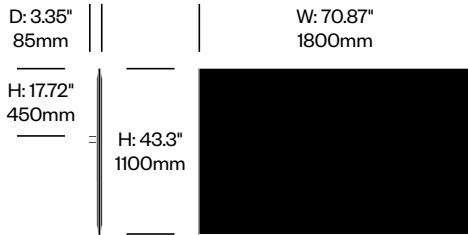

BuzziFrontDesk

BuzziSpace | BuzziSpace Studio | 2013 | Made in the United States

To order, specify:

1. Product number, including:

1 Bracket type

- 1 BuzziFix L (for worksurfaces with 0.47" to 1.1" thickness)
- 2 BuzziFix L-Plus (for worksurfaces with 1.1 to 1.69" thickness)
- 3 BuzziFix XL (for worksurfaces with 1.1 to 2.28" thickness)

2 Upholstery type

- F Felt
- 2 Fabric

2. Interior upholstery and color

3. Exterior upholstery and color (if contrasting colors specified)

4. Bracket paint color

Desk Mounted Screen with Square Corners, 70.87" x 43.3"

	Number	1	2	Felt	Grade A	Grade B	Grade C	Grade D	Grade E	Grade F	
Felt or Fabric	HCBZ-FDS3-70Q	■	■	1,353.00	1,537.00	1,768.00	1,857.00	1,906.00	2,146.00	2,272.00	
Contrasting Felt or Fabric	HCBZ-FDS3-70Q	■	■	C	1,607.00	1,791.00	2,022.00	2,111.00	2,160.00	2,400.00	2,526.00