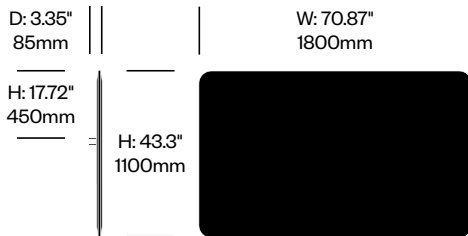

Desk Mounted Screen with Rounded Corners, 70.87" x 43.3"

	Number	1	2	Felt	Grade A	Grade B	Grade C	Grade D	Grade E	Grade F	
Felt or Fabric	HCBZ-FDS3-70R	■	■	1,353.00	1,537.00	1,768.00	1,857.00	1,906.00	2,146.00	2,272.00	
Contrasting Felt or Fabric	HCBZ-FDS3-70R	■	■	C	1,607.00	1,791.00	2,022.00	2,111.00	2,160.00	2,400.00	2,526.00