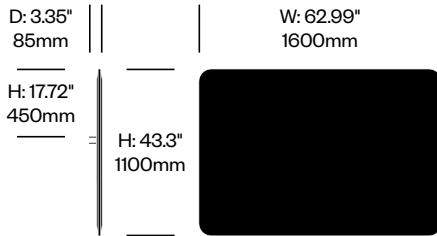

Desk Mounted Screen with Rounded Corners, 62.99" x 43.3"

	Number	1	2	Felt	Grade A	Grade B	Grade C	Grade D	Grade E	Grade F
Felt or Fabric	HCBZ-FDS3-62R	■	■	1,278.00	1,463.00	1,682.00	1,747.00	1,783.00	1,967.00	2,063.00
Contrasting Felt or Fabric	HCBZ-FDS3-62R	■	■ C	1,532.00	1,717.00	1,936.00	2,001.00	2,037.00	2,221.00	2,317.00