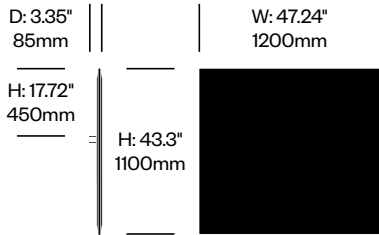

BuzziFrontDesk

BuzziSpace | BuzziSpace Studio | 2013 | Made in the United States

To order, specify:

1. Product number, including:

1 Bracket type

- 1 BuzziFix L (for worksurfaces with 0.47" to 1.1" thickness)
- 2 BuzziFix L-Plus (for worksurfaces with 1.1 to 1.69" thickness)
- 3 BuzziFix XL (for worksurfaces with 1.1 to 2.28" thickness)

2 Upholstery type

- F Felt
- 2 Fabric

2. Interior upholstery and color

3. Exterior upholstery and color (if contrasting colors specified)

4. Bracket paint color

Desk Mounted Screen with Square Corners, 47.24" x 43.3"

	Number	1	2	Felt	Grade A	Grade B	Grade C	Grade D	Grade E	Grade F
Felt or Fabric	HCBZ-FDS3-47Q	■	■	1,131.00	1,314.00	1,510.00	1,576.00	1,612.00	1,795.00	1,892.00
Contrasting Felt or Fabric	HCBZ-FDS3-47Q	■	■ C	1,385.00	1,568.00	1,764.00	1,830.00	1,866.00	2,049.00	2,146.00