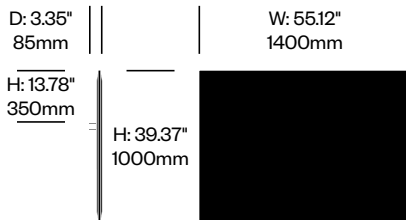

BuzziFrontDesk

BuzziSpace | BuzziSpace Studio | 2013 | Made in the United States

To order, specify:

1. Product number, including:

1 Bracket type

- 1 BuzziFix L (for worksurfaces with 0.47" to 1.1" thickness)
- 2 BuzziFix L-Plus (for worksurfaces with 1.1 to 1.69" thickness)
- 3 BuzziFix XL (for worksurfaces with 1.1 to 2.28" thickness)

2 Upholstery type

- F Felt
- 2 Fabric

2. Interior upholstery and color

3. Exterior upholstery and color (if contrasting colors specified)

4. Bracket paint color

Desk Mounted Screen with Square Corners, 55.12" x 39.37"

	Number	1	2	Felt	Grade A	Grade B	Grade C	Grade D	Grade E	Grade F
Felt or Fabric	HCBZ-FDS2-55Q	■	■	1,148.00	1,332.00	1,526.00	1,604.00	1,647.00	1,867.00	1,984.00
Contrasting Felt or Fabric	HCBZ-FDS2-55Q	■	■ C	1,402.00	1,586.00	1,780.00	1,858.00	1,901.00	2,121.00	2,238.00