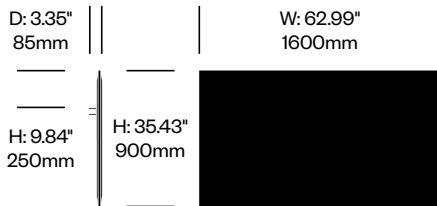

BuzziFrontDesk

BuzziSpace | BuzziSpace Studio | 2013 | Made in the United States

To order, specify:

1. Product number, including:

1 Bracket type

- 1 BuzziFix L (for worksurfaces with 0.47" to 1.1" thickness)
- 2 BuzziFix L-Plus (for worksurfaces with 1.1 to 1.69" thickness)
- 3 BuzziFix XL (for worksurfaces with 1.1 to 2.28" thickness)

2 Upholstery type

- F Felt
- 2 Fabric

2. Interior upholstery and color

3. Exterior upholstery and color (if contrasting colors specified)

4. Bracket paint color

Desk Mounted Screen with Square Corners, 62.99" x 35.43"

	Number	1	2	Felt	Grade A	Grade B	Grade C	Grade D	Grade E	Grade F	
Felt or Fabric	HCBZ-FDS1-62Q	■	■	1,166.00	1,351.00	1,514.00	1,579.00	1,615.00	1,799.00	1,895.00	
Contrasting Felt or Fabric	HCBZ-FDS1-62Q	■	■	C	1,420.00	1,605.00	1,768.00	1,833.00	1,869.00	2,053.00	2,149.00