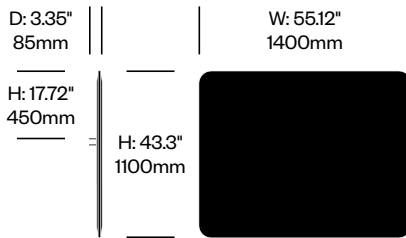

Desk Mounted Screen with Rounded Corners, 55.12" x 43.3"

	Number	1	2	Felt	Grade A	Grade B	Grade C	Grade D	Grade E	Grade F
Felt or Fabric	HCBZ-FDS3-55R	■	■	1,204.00	1,388.00	1,596.00	1,673.00	1,717.00	1,937.00	2,053.00
Contrasting Felt or Fabric	HCBZ-FDS3-55R	■	■ C	1,458.00	1,642.00	1,850.00	1,927.00	1,971.00	2,191.00	2,307.00