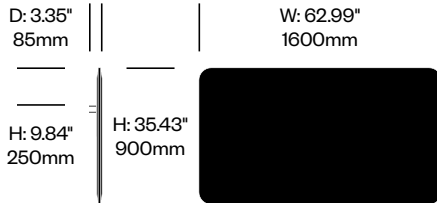

Desk Mounted Screen with Rounded Corners, 62.99" x 35.43"

	Number	1	2	Felt	Grade A	Grade B	Grade C	Grade D	Grade E	Grade F	
Felt or Fabric	HCBZ-FDS1-62R	■	■	1,166.00	1,351.00	1,514.00	1,579.00	1,615.00	1,799.00	1,895.00	
Contrasting Felt or Fabric	HCBZ-FDS1-62R	■	■	C	1,420.00	1,605.00	1,768.00	1,833.00	1,869.00	2,053.00	2,149.00