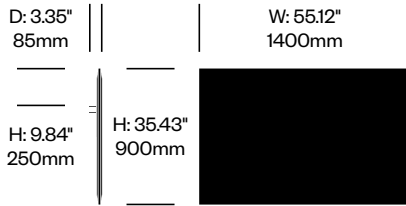

BuzziFrontDesk

BuzziSpace | BuzziSpace Studio | 2013 | Made in the United States

To order, specify:

1. Product number, including:

1 Bracket type

- 1 BuzziFix L (for worksurfaces with 0.47" to 1.1" thickness)
- 2 BuzziFix L-Plus (for worksurfaces with 1.1 to 1.69" thickness)
- 3 BuzziFix XL (for worksurfaces with 1.1 to 2.28" thickness)

2 Upholstery type

- F Felt
- 2 Fabric

2. Interior upholstery and color

3. Exterior upholstery and color (if contrasting colors specified)

4. Bracket paint color

Desk Mounted Screen with Square Corners, 55.12" x 35.43"

	Number	1	2	Felt	Grade A	Grade B	Grade C	Grade D	Grade E	Grade F	
Felt or Fabric	HCBZ-FDS1-55Q	■	■	1,092.00	1,276.00	1,438.00	1,502.00	1,539.00	1,722.00	1,819.00	
Contrasting Felt or Fabric	HCBZ-FDS1-55Q	■	■	C	1,346.00	1,530.00	1,692.00	1,756.00	1,793.00	1,976.00	2,073.00