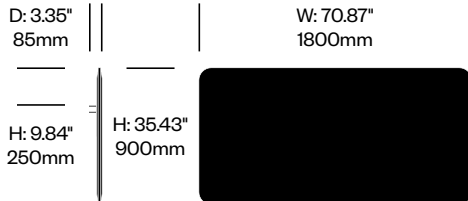

Desk Mounted Screen with Rounded Corners, 70.87" x 35.43"

	Number	1	2	Felt	Grade A	Grade B	Grade C	Grade D	Grade E	Grade F
Felt or Fabric	HCBZ-FDS1-70R	■	■	1,243.00	1,425.00	1,640.00	1,729.00	1,778.00	2,018.00	2,144.00
Contrasting Felt or Fabric	HCBZ-FDS1-70R	■	■ C	1,497.00	1,679.00	1,894.00	1,983.00	2,032.00	2,272.00	2,398.00