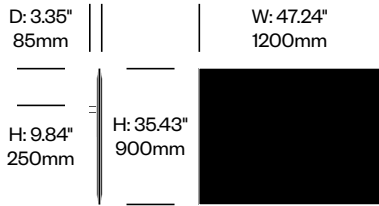

BuzziFrontDesk

BuzziSpace | BuzziSpace Studio | 2013 | Made in the United States

To order, specify:

1. Product number, including:

1 Bracket type

- 1 BuzziFix L (for worksurfaces with 0.47" to 1.1" thickness)
- 2 BuzziFix L-Plus (for worksurfaces with 1.1 to 1.69" thickness)
- 3 BuzziFix XL (for worksurfaces with 1.1 to 2.28" thickness)

2 Upholstery type

- F Felt
- 2 Fabric

2. Interior upholstery and color

3. Exterior upholstery and color (if contrasting colors specified)

4. Bracket paint color

Desk Mounted Screen with Square Corners, 47.24" x 35.43"

	Number	1	2	Felt	Grade A	Grade B	Grade C	Grade D	Grade E	Grade F	
Felt or Fabric	HCBZ-FDS1-47Q	■	■	1,019.00	1,202.00	1,364.00	1,429.00	1,465.00	1,648.00	1,745.00	
Contrasting Felt or Fabric	HCBZ-FDS1-47Q	■	■	C	1,273.00	1,456.00	1,618.00	1,683.00	1,719.00	1,902.00	1,999.00