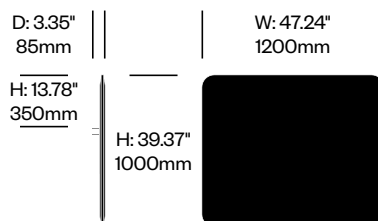

Desk Mounted Screen with Rounded Corners, 47.24" x 39.37"

	Number	1 2	Felt	Grade A	Grade B	Grade C	Grade D	Grade E	Grade F
Felt or Fabric	HCBZ-FDS2-47R	■ ■	1,075.00	1,258.00	1,453.00	1,518.00	1,554.00	1,738.00	1,835.00
Contrasting Felt or Fabric	HCBZ-FDS2-47R	■ ■ C	1,329.00	1,512.00	1,707.00	1,772.00	1,808.00	1,992.00	2,089.00