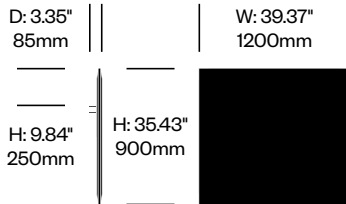

**2 Upholstery type**

- F Felt
- 2 Fabric

2. Interior upholstery and color

3. Exterior upholstery and color (if contrasting colors specified)

4. Bracket paint color

**Desk Mounted Screen with Square Corners, 39.37" x 35.43"**