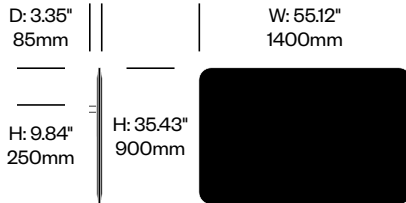

Desk Mounted Screen with Rounded Corners, 55.12" x 35.43"

	Number	1	2	Felt	Grade A	Grade B	Grade C	Grade D	Grade E	Grade F	
Felt or Fabric	HCBZ-FDS1-55R	■	■	1,092.00	1,276.00	1,438.00	1,502.00	1,539.00	1,722.00	1,819.00	
Contrasting Felt or Fabric	HCBZ-FDS1-55R	■	■	C	1,346.00	1,530.00	1,692.00	1,756.00	1,793.00	1,976.00	2,073.00