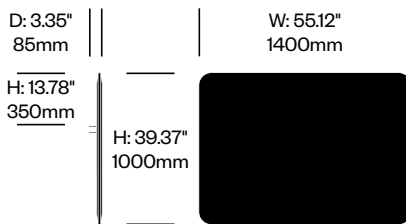

Desk Mounted Screen with Rounded Corners, 55.12" x 39.37"

	Number	1	2	Felt	Grade A	Grade B	Grade C	Grade D	Grade E	Grade F
Felt or Fabric	HCBZ-FDS2-55R	■	■	1,148.00	1,332.00	1,526.00	1,604.00	1,647.00	1,867.00	1,984.00
Contrasting Felt or Fabric	HCBZ-FDS2-55R	■	■ C	1,402.00	1,586.00	1,780.00	1,858.00	1,901.00	2,121.00	2,238.00