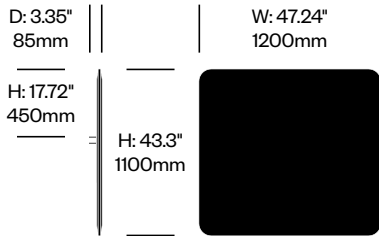

Desk Mounted Screen with Rounded Corners, 47.24" x 43.3"

	Number	1	2	Felt	Grade A	Grade B	Grade C	Grade D	Grade E	Grade F
Felt or Fabric	HCBZ-FDS3-47R	■	■	1,131.00	1,314.00	1,510.00	1,576.00	1,612.00	1,795.00	1,892.00
Contrasting Felt or Fabric	HCBZ-FDS3-47R	■	■ C	1,385.00	1,568.00	1,764.00	1,830.00	1,866.00	2,049.00	2,146.00