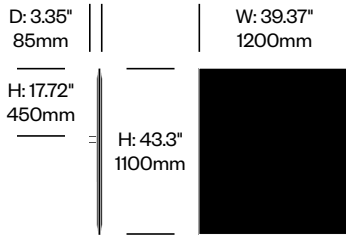

BuzziFrontDesk

BuzziSpace | BuzziSpace Studio | 2013 | Made in the United States

To order, specify:

1. Product number, including:

1 Bracket type

- 1 BuzziFix L (for worksurfaces with 0.47" to 1.1" thickness)
- 2 BuzziFix L-Plus (for worksurfaces with 1.1 to 1.69" thickness)
- 3 BuzziFix XL (for worksurfaces with 1.1 to 2.28" thickness)

2 Upholstery type

- F Felt
- 2 Fabric

2. Interior upholstery and color

3. Exterior upholstery and color (if contrasting colors specified)

4. Bracket paint color

Desk Mounted Screen with Square Corners, 39.37" x 43.3"

	Number	1	2	Felt	Grade A	Grade B	Grade C	Grade D	Grade E	Grade F
Felt or Fabric	HCBZ-FDS3-39Q	■	■	1,057.00	1,239.00	1,425.00	1,488.00	1,525.00	1,708.00	1,805.00
Contrasting Felt or Fabric	HCBZ-FDS3-39Q	■	■ C	1,311.00	1,493.00	1,679.00	1,742.00	1,779.00	1,962.00	2,059.00