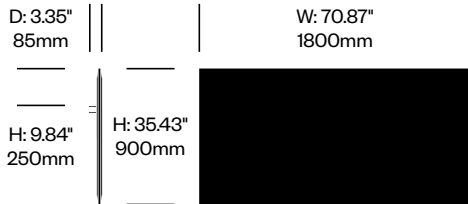

BuzziFrontDesk

BuzziSpace | BuzziSpace Studio | 2013 | Made in the United States

To order, specify:

1. Product number, including:

1 Bracket type

- 1 BuzziFix L (for worksurfaces with 0.47" to 1.1" thickness)
- 2 BuzziFix L-Plus (for worksurfaces with 1.1 to 1.69" thickness)
- 3 BuzziFix XL (for worksurfaces with 1.1 to 2.28" thickness)

2 Upholstery type

- F Felt
- 2 Fabric

2. Interior upholstery and color

3. Exterior upholstery and color (if contrasting colors specified)

4. Bracket paint color

Desk Mounted Screen with Square Corners, 70.87" x 35.43"

	Number	1	2	Felt	Grade A	Grade B	Grade C	Grade D	Grade E	Grade F
Felt or Fabric	HCBZ-FDS1-70Q	■	■	1,243.00	1,425.00	1,640.00	1,729.00	1,778.00	2,018.00	2,144.00
Contrasting Felt or Fabric	HCBZ-FDS1-70Q	■	■ C	1,497.00	1,679.00	1,894.00	1,983.00	2,032.00	2,272.00	2,398.00