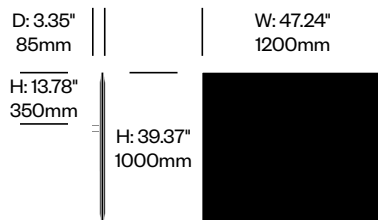

BuzziFrontDesk

BuzziSpace | BuzziSpace Studio | 2013 | Made in the United States

To order, specify:

1. Product number, including:

1 Bracket type

- 1 BuzziFix L (for worksurfaces with 0.47" to 1.1" thickness)
- 2 BuzziFix L-Plus (for worksurfaces with 1.1 to 1.69" thickness)
- 3 BuzziFix XL (for worksurfaces with 1.1 to 2.28" thickness)

2 Upholstery type

- F Felt
- 2 Fabric

2. Interior upholstery and color

3. Exterior upholstery and color (if contrasting colors specified)

4. Bracket paint color

Desk Mounted Screen with Square Corners, 47.24" x 39.37"

	Number	1 2	Felt	Grade A	Grade B	Grade C	Grade D	Grade E	Grade F
Felt or Fabric	HCBZ-FDS2-47Q	■ ■	1,075.00	1,258.00	1,453.00	1,518.00	1,554.00	1,738.00	1,835.00
Contrasting Felt or Fabric	HCBZ-FDS2-47Q	■ ■ C	1,329.00	1,512.00	1,707.00	1,772.00	1,808.00	1,992.00	2,089.00