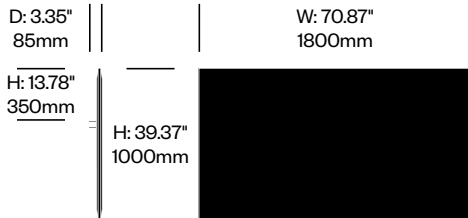

BuzziFrontDesk

BuzziSpace | BuzziSpace Studio | 2013 | Made in the United States

To order, specify:

1. Product number, including:

1 Bracket type

- 1 BuzziFix L (for worksurfaces with 0.47" to 1.1" thickness)
- 2 BuzziFix L-Plus (for worksurfaces with 1.1 to 1.69" thickness)
- 3 BuzziFix XL (for worksurfaces with 1.1 to 2.28" thickness)

2 Upholstery type

- F Felt
- 2 Fabric

2. Interior upholstery and color

3. Exterior upholstery and color (if contrasting colors specified)

4. Bracket paint color

Desk Mounted Screen with Square Corners, 70.87" x 39.37"

	Number	1	2	Felt	Grade A	Grade B	Grade C	Grade D	Grade E	Grade F	
Felt or Fabric	HCBZ-FDS2-70Q	■	■	1,297.00	1,481.00	1,706.00	1,796.00	1,845.00	2,084.00	2,210.00	
Contrasting Felt or Fabric	HCBZ-FDS2-70Q	■	■	C	1,551.00	1,735.00	1,960.00	2,050.00	2,099.00	2,338.00	2,464.00