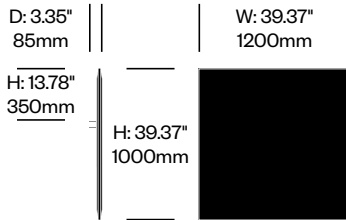

BuzziFrontDesk

BuzziSpace | BuzziSpace Studio | 2013 | Made in the United States

To order, specify:

1. Product number, including:

1 Bracket type

- 1 BuzziFix L (for worksurfaces with 0.47" to 1.1" thickness)
- 2 BuzziFix L-Plus (for worksurfaces with 1.1 to 1.69" thickness)
- 3 BuzziFix XL (for worksurfaces with 1.1 to 2.28" thickness)

2 Upholstery type

- F Felt
- 2 Fabric

2. Interior upholstery and color

3. Exterior upholstery and color (if contrasting colors specified)

4. Bracket paint color

Desk Mounted Screen with Square Corners, 39.37" x 39.37"

	Number	1 2	Felt	Grade A	Grade B	Grade C	Grade D	Grade E	Grade F
Felt or Fabric	HCBZ-FDS2-39Q	■ ■	1,001.00	1,185.00	1,360.00	1,424.00	1,460.00	1,643.00	1,740.00
Contrasting Felt or Fabric	HCBZ-FDS2-39Q	■ ■ C	1,255.00	1,439.00	1,614.00	1,678.00	1,714.00	1,897.00	1,994.00