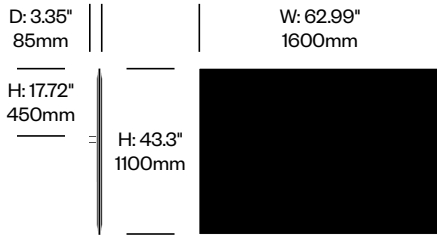

BuzziFrontDesk

BuzziSpace | BuzziSpace Studio | 2013 | Made in the United States

To order, specify:

1. Product number, including:

1 Bracket type

- 1 BuzziFix L (for worksurfaces with 0.47" to 1.1" thickness)
- 2 BuzziFix L-Plus (for worksurfaces with 1.1 to 1.69" thickness)
- 3 BuzziFix XL (for worksurfaces with 1.1 to 2.28" thickness)

2 Upholstery type

- F Felt
- 2 Fabric

2. Interior upholstery and color

3. Exterior upholstery and color (if contrasting colors specified)

4. Bracket paint color

Desk Mounted Screen with Square Corners, 62.99" x 43.3"

	Number	1	2	Felt	Grade A	Grade B	Grade C	Grade D	Grade E	Grade F
Felt or Fabric	HCBZ-FDS3-62Q	■	■	1,278.00	1,463.00	1,682.00	1,747.00	1,783.00	1,967.00	2,063.00
Contrasting Felt or Fabric	HCBZ-FDS3-62Q	■	■ C	1,532.00	1,717.00	1,936.00	2,001.00	2,037.00	2,221.00	2,317.00