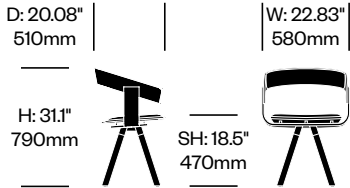

# BuzziFloat

BuzziSpace | Alain Gilles | 2016 | Imported from the Netherlands

**To order, specify:**

1. Product number
2. Upholstery and color (if applicable)
3. Frame and base wood color

Side Chair	Number	List Price
Leather Seat	HCBZ-FLS4-1W	2,089.00
Fabric Grade A Seat	HCBZ-FLS4-2W	1,729.00
Fabric Grade B Seat	HCBZ-FLS4-2W	1,801.00
Fabric Grade C Seat	HCBZ-FLS4-2W	1,837.00
Fabric Grade D Seat	HCBZ-FLS4-2W	1,855.00
Fabric Grade E Seat	HCBZ-FLS4-2W	1,927.00
Fabric Grade F Seat	HCBZ-FLS4-2W	1,963.00
Wood Seat	HCBZ-FLS4-WW	1,260.00