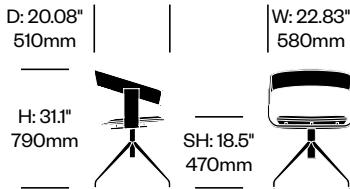

Side Chair with Angled Legs	Number	List Price
Leather Seat	HCBZ-FLSA-1P	2,197.00
Fabric Grade A Seat	HCBZ-FLSA-2P	1,837.00
Fabric Grade B Seat	HCBZ-FLSA-2P	1,909.00
Fabric Grade C Seat	HCBZ-FLSA-2P	1,945.00
Fabric Grade D Seat	HCBZ-FLSA-2P	1,963.00
Fabric Grade E Seat	HCBZ-FLSA-2P	2,035.00
Fabric Grade F Seat	HCBZ-FLSA-2P	2,071.00
Wood Seat	HCBZ-FLSA-WP	1,368.00