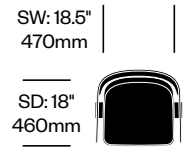

Side Chair with Angled Legs	Number	List Price
Leather Seat	HCBZ-FLSA-1P	2,197.00
Fabric Grade A Seat	HCBZ-FLSA-2P	1,837.00
Fabric Grade B Seat	HCBZ-FLSA-2P	1,909.00
Fabric Grade C Seat	HCBZ-FLSA-2P	1,945.00
Fabric Grade D Seat	HCBZ-FLSA-2P	1,963.00
Fabric Grade E Seat	HCBZ-FLSA-2P	2,035.00
Fabric Grade F Seat	HCBZ-FLSA-2P	2,071.00
Wood Seat	HCBZ-FLSA-WP	1,368.00