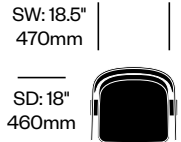

# BuzziFloat

BuzziSpace | Alain Gilles | 2016 | Imported from the Netherlands

**To order, specify:**

1. Product number
2. Upholstery and color (if applicable)
3. Frame and base wood color

Side Chair	Number	List Price
Leather Seat	HCBZ-FLS4-1W	2,089.00
Fabric Grade A Seat	HCBZ-FLS4-2W	1,729.00
Fabric Grade B Seat	HCBZ-FLS4-2W	1,801.00
Fabric Grade C Seat	HCBZ-FLS4-2W	1,837.00
Fabric Grade D Seat	HCBZ-FLS4-2W	1,855.00
Fabric Grade E Seat	HCBZ-FLS4-2W	1,927.00
Fabric Grade F Seat	HCBZ-FLS4-2W	1,963.00
Wood Seat	HCBZ-FLS4-WW	1,260.00

**To order, specify:**

1. Product number
2. Upholstery and color (if applicable)
3. Frame wood color
4. Base paint color

Side Chair with Angled Legs	Number	List Price
Leather Seat	HCBZ-FLSA-1P	2,197.00
Fabric Grade A Seat	HCBZ-FLSA-2P	1,837.00
Fabric Grade B Seat	HCBZ-FLSA-2P	1,909.00
Fabric Grade C Seat	HCBZ-FLSA-2P	1,945.00
Fabric Grade D Seat	HCBZ-FLSA-2P	1,963.00
Fabric Grade E Seat	HCBZ-FLSA-2P	2,035.00
Fabric Grade F Seat	HCBZ-FLSA-2P	2,071.00
Wood Seat	HCBZ-FLSA-WP	1,368.00

# BuzziFloat

BuzziSpace | Alain Gilles | 2016 | Imported from the Netherlands

**To order, specify:**

1. Product number
2. Upholstery and color (if applicable)
3. Frame wood color
4. Base paint color

Conference Chair	Number	List Price
Leather Seat	HCBZ-FLC4-1P	2,269.00
Fabric Grade A Seat	HCBZ-FLC4-2P	1,909.00
Fabric Grade B Seat	HCBZ-FLC4-2P	1,981.00
Fabric Grade C Seat	HCBZ-FLC4-2P	2,017.00
Fabric Grade D Seat	HCBZ-FLC4-2P	2,035.00
Fabric Grade E Seat	HCBZ-FLC4-2P	2,107.00
Fabric Grade F Seat	HCBZ-FLC4-2P	2,143.00
Wood Seat	HCBZ-FLC4-WP	1,440.00