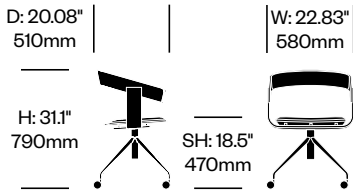

# BuzziFloat

BuzziSpace | Alain Gilles | 2016 | Imported from the Netherlands

**To order, specify:**

1. Product number
2. Upholstery and color (if applicable)
3. Frame and base wood color

Side Chair	Number	List Price
Leather Seat	HCBZ-FLS4-1W	2,089.00
Fabric Grade A Seat	HCBZ-FLS4-2W	1,729.00
Fabric Grade B Seat	HCBZ-FLS4-2W	1,801.00
Fabric Grade C Seat	HCBZ-FLS4-2W	1,837.00
Fabric Grade D Seat	HCBZ-FLS4-2W	1,855.00
Fabric Grade E Seat	HCBZ-FLS4-2W	1,927.00
Fabric Grade F Seat	HCBZ-FLS4-2W	1,963.00
Wood Seat	HCBZ-FLS4-WW	1,260.00

**To order, specify:**

1. Product number
2. Upholstery and color (if applicable)
3. Frame wood color
4. Base paint color

Side Chair with Angled Legs	Number	List Price
Leather Seat	HCBZ-FLSA-1P	2,197.00
Fabric Grade A Seat	HCBZ-FLSA-2P	1,837.00
Fabric Grade B Seat	HCBZ-FLSA-2P	1,909.00
Fabric Grade C Seat	HCBZ-FLSA-2P	1,945.00
Fabric Grade D Seat	HCBZ-FLSA-2P	1,963.00
Fabric Grade E Seat	HCBZ-FLSA-2P	2,035.00
Fabric Grade F Seat	HCBZ-FLSA-2P	2,071.00
Wood Seat	HCBZ-FLSA-WP	1,368.00

# BuzziFloat

BuzziSpace | Alain Gilles | 2016 | Imported from the Netherlands

**To order, specify:**

1. Product number
2. Upholstery and color (if applicable)
3. Frame wood color
4. Base paint color

Conference Chair	Number	List Price
Leather Seat	HCBZ-FLC4-1P	2,269.00
Fabric Grade A Seat	HCBZ-FLC4-2P	1,909.00
Fabric Grade B Seat	HCBZ-FLC4-2P	1,981.00
Fabric Grade C Seat	HCBZ-FLC4-2P	2,017.00
Fabric Grade D Seat	HCBZ-FLC4-2P	2,035.00
Fabric Grade E Seat	HCBZ-FLC4-2P	2,107.00
Fabric Grade F Seat	HCBZ-FLC4-2P	2,143.00
Wood Seat	HCBZ-FLC4-WP	1,440.00