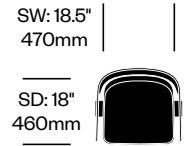

# BuzziFloat

BuzziSpace | Alain Gilles | 2016 | Imported from the Netherlands

**To order, specify:**

1. Product number
2. Upholstery and color (if applicable)
3. Frame and base wood color

Side Chair	Number	List Price
Leather Seat	HCBZ-FLS4-1W	2,089.00
Fabric Grade A Seat	HCBZ-FLS4-2W	1,729.00
Fabric Grade B Seat	HCBZ-FLS4-2W	1,801.00
Fabric Grade C Seat	HCBZ-FLS4-2W	1,837.00
Fabric Grade D Seat	HCBZ-FLS4-2W	1,855.00
Fabric Grade E Seat	HCBZ-FLS4-2W	1,927.00
Fabric Grade F Seat	HCBZ-FLS4-2W	1,963.00
Wood Seat	HCBZ-FLS4-WW	1,260.00