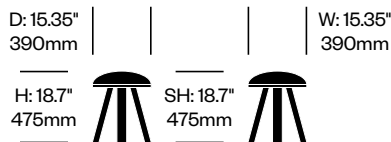

To order, specify:

1. Product number, including:

1 **Upholstery type**

- 1 Leather
- 2 Fabric

2 **Glide type**

- Felt
- Plastic

2. Seat upholstery and color
3. Base wood color

Low Stool, Upholstered	Number	1	2	Grade A	Grade B	Grade C	Grade D	Grade E	Grade F	Leather
Black Stained Ash	HCBZ-MKS1-	■	■	663.00	732.00	743.00	750.00	784.00	802.00	958.00
White Lacquered Ash	HCBZ-MKS1-2	■		680.00	750.00	759.00	767.00	800.00	819.00	
Natural Ash	HCBZ-MKS1-	■	■	584.00	651.00	663.00	671.00	703.00	722.00	889.00
Oak	HCBZ-MKS1-	■	■	685.00	754.00	765.00	773.00	806.00	824.00	986.00
Walnut	HCBZ-MKS1-	■	■	817.00	886.00	896.00	904.00	938.00	956.00	1,114.00
White Wash Ash	HCBZ-MKS1-	■	■	663.00	732.00	743.00	750.00	784.00	802.00	958.00

F Felt

P Plastic

2. Seat upholstery and color

3. Base wood color

D: 15.35" | W: 15.35"
390mm | 390mm

H: 25.59" | SH: 25.59"
680mm | 680mm

SØ: 15.35"
390mm

Medium Stool, Upholstered	Number	1	2	Grade A	Grade B	Grade C	Grade D	Grade E	Grade F	Leather
Black Stained Ash	HCBZ-MKS2-	■	■	895.00	1,022.00	1,032.00	1,039.00	1,073.00	1,092.00	1,191.00
White Lacquered Ash	HCBZ-MKS2-2	■		993.00	1,120.00	1,131.00	1,138.00	1,161.00	1,178.00	
Natural Ash	HCBZ-MKS2-	■	■	849.00	975.00	986.00	993.00	1,027.00	1,045.00	1,156.00
Oak	HCBZ-MKS2-	■	■	918.00	1,044.00	1,055.00	1,062.00	1,096.00	1,114.00	1,223.00
Walnut	HCBZ-MKS2-	■	■	1,036.00	1,163.00	1,173.00	1,180.00	1,214.00	1,233.00	1,335.00
White Wash Ash	HCBZ-MKS2-	■	■	895.00	1,022.00	1,032.00	1,039.00	1,073.00	1,092.00	1,191.00