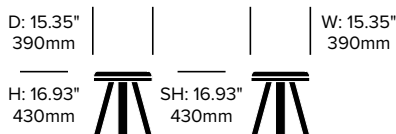

BuzziMilk

BuzziSpace | Alain Gilles | 2014 | Imported from the Netherlands

To order, specify:

1. Product number, including:

1 Glide type

- Felt
- Plastic

2. Seat upholstery and color

3. Base wood color