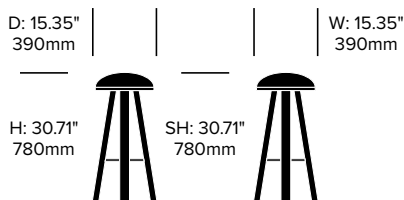

High Stool, Upholstered	Number	1	2	Grade A	Grade B	Grade C	Grade D	Grade E	Grade F	Leather
Black Stained Ash	HCBZ-MKS3-	☐	☐	954.00	1,093.00	1,103.00	1,110.00	1,143.00	1,161.00	1,240.00
Lacquered Ash (All Colors)	HCBZ-MKS3-2	☐		1,048.00	1,180.00	1,192.00	1,199.00	1,231.00	1,249.00	
Natural Ash	HCBZ-MKS3-	☐	☐	908.00	1,042.00	1,053.00	1,060.00	1,093.00	1,110.00	1,204.00
Oak	HCBZ-MKS3-	☐	☐	983.00	1,115.00	1,127.00	1,134.00	1,166.00	1,185.00	1,276.00
Walnut	HCBZ-MKS3-	☐	☐	1,109.00	1,242.00	1,252.00	1,260.00	1,293.00	1,310.00	1,399.00
White Wash Ash	HCBZ-MKS3-	☐	☐	954.00	1,093.00	1,103.00	1,110.00	1,143.00	1,161.00	1,240.00