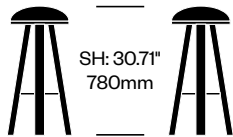

F Felt

P Plastic

2. Seat upholstery and color

3. Base wood color

D: 15.35" | W: 15.35"
390mm | 390mm

H: 25.59" | SH: 25.59"
680mm | 680mm

SØ: 15.35"
390mm

Medium Stool, Upholstered	Number	1	2	Grade A	Grade B	Grade C	Grade D	Grade E	Grade F	Leather
Black Stained Ash	HCBZ-MKS2-	■	■	895.00	1,022.00	1,032.00	1,039.00	1,073.00	1,092.00	1,191.00
White Lacquered Ash	HCBZ-MKS2-2	■		993.00	1,120.00	1,131.00	1,138.00	1,161.00	1,178.00	
Natural Ash	HCBZ-MKS2-	■	■	849.00	975.00	986.00	993.00	1,027.00	1,045.00	1,156.00
Oak	HCBZ-MKS2-	■	■	918.00	1,044.00	1,055.00	1,062.00	1,096.00	1,114.00	1,223.00
Walnut	HCBZ-MKS2-	■	■	1,036.00	1,163.00	1,173.00	1,180.00	1,214.00	1,233.00	1,335.00
White Wash Ash	HCBZ-MKS2-	■	■	895.00	1,022.00	1,032.00	1,039.00	1,073.00	1,092.00	1,191.00

D: 15.35" | W: 15.35"
390mm | 390mm

H: 30.71" | SH: 30.71"
780mm | 780mm

SØ: 15.35"
390mm

High Stool, Upholstered	Number	1	2	Grade A	Grade B	Grade C	Grade D	Grade E	Grade F	Leather
Black Stained Ash	HCBZ-MKS3-	■	■	983.00	1,126.00	1,136.00	1,143.00	1,177.00	1,196.00	1,277.00
White Lacquered Ash	HCBZ-MKS3-2	■		1,079.00	1,215.00	1,228.00	1,235.00	1,268.00	1,286.00	
Natural Ash	HCBZ-MKS3-	■	■	935.00	1,073.00	1,085.00	1,092.00	1,126.00	1,143.00	1,240.00
Oak	HCBZ-MKS3-	■	■	1,012.00	1,148.00	1,161.00	1,168.00	1,201.00	1,221.00	1,314.00
Walnut	HCBZ-MKS3-	■	■	1,142.00	1,279.00	1,290.00	1,298.00	1,332.00	1,349.00	1,441.00
White Wash Ash	HCBZ-MKS3-	■	■	983.00	1,126.00	1,136.00	1,143.00	1,177.00	1,196.00	1,277.00