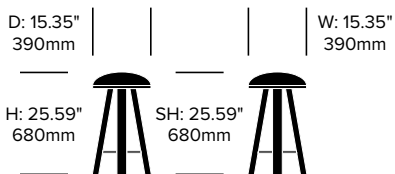

BuzziMilk

BuzziSpace | Alain Gilles | 2014 | Imported from the Netherlands

To order, specify:

1. Product number, including:

1 Upholstery type

- ☐ 1 Leather
- ☐ 2 Fabric

2 Glide type

- ☐ F Felt
- ☐ P Plastic

2. Seat upholstery and color

3. Base wood color

Medium Stool, Upholstered	Number	1	2	Grade A	Grade B	Grade C	Grade D	Grade E	Grade F	Leather
Black Stained Ash	HCBZ-MKS2-	☐	☐	869.00	992.00	1,002.00	1,009.00	1,042.00	1,060.00	1,156.00
Lacquered Ash (All Colors)	HCBZ-MKS2-2	☐		964.00	1,087.00	1,098.00	1,105.00	1,127.00	1,144.00	
Natural Ash	HCBZ-MKS2-	☐	☐	824.00	947.00	957.00	964.00	997.00	1,015.00	1,122.00
Oak	HCBZ-MKS2-	☐	☐	891.00	1,014.00	1,024.00	1,031.00	1,064.00	1,082.00	1,187.00
Walnut	HCBZ-MKS2-	☐	☐	1,006.00	1,129.00	1,139.00	1,146.00	1,179.00	1,197.00	1,296.00
White Wash Ash	HCBZ-MKS2-	☐	☐	869.00	992.00	1,002.00	1,009.00	1,042.00	1,060.00	1,156.00