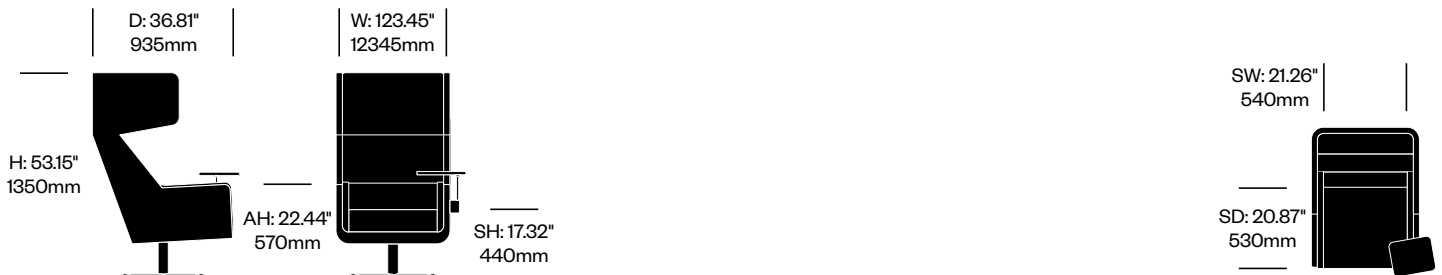

Lounge Chair with Headrest, Tablet on Left	Number	Grade A	Grade B	Grade C	Grade D	Grade E	Grade F
Fabric	HCBZ-MEL1-HL2	6,615.00	7,516.00	7,799.00	7,957.00	8,760.00	9,185.00
Contrasting Fabric	HCBZ-MEL1-HL2C	7,252.00	8,153.00	8,436.00	8,594.00	9,397.00	9,822.00