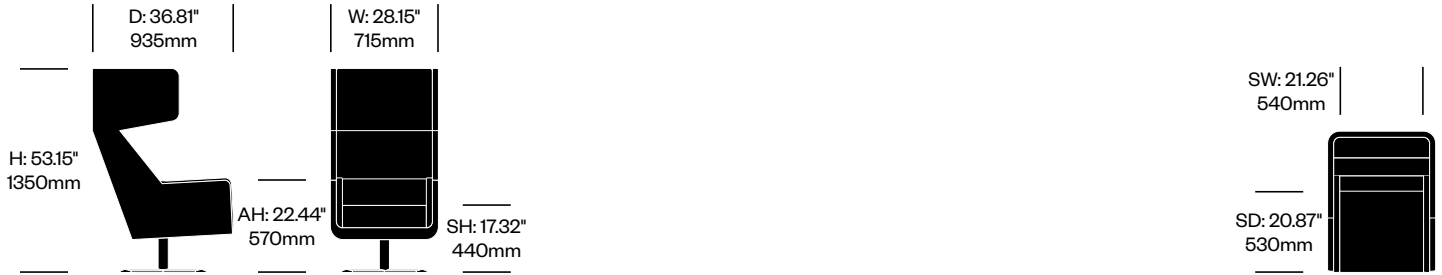

BuzziMe

BuzziSpace | Axel Enthoven | 2012 | Imported from the Netherlands

To order, specify:

1. Product number
2. Interior upholstery and color
3. External upholstery and color (if contrasting fabric is specified)
4. Base paint color
5. Tablet paint color (if applicable)

Lounge Chair with Headrest	Number	Grade A	Grade B	Grade C	Grade D	Grade E	Grade F
Fabric	HCBZ-MEL1-HN2	5,945.00	6,846.00	7,129.00	7,287.00	8,090.00	8,515.00
Contrasting Fabric	HCBZ-MEL1-HN2C	6,582.00	7,483.00	7,766.00	7,924.00	8,727.00	9,152.00