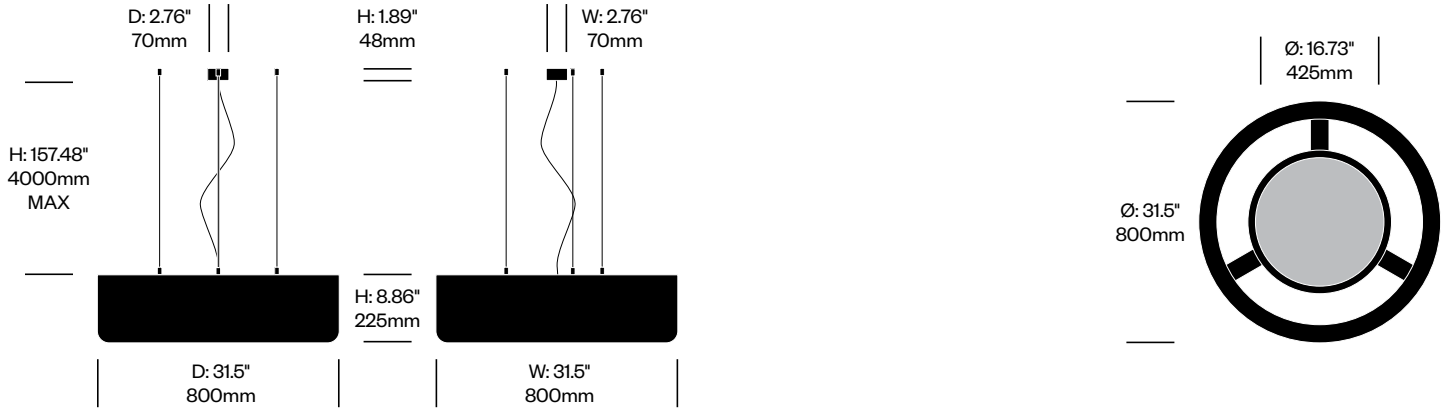

BuzziJet

BuzziSpace | BuzziSpace Studio | 2018 | Imported from the Netherlands

Features and Specifications

Voltage:	120V 50/60Hz
Power consumption:	29 watts
Color temperature:	3000K
Luminosity:	2545 lumens
Luminaire efficacy:	88 lumens/watt
Color rendition index:	>90 CRI
Rated lifespan:	50,000 hours
Bulb type:	LED
Cord length:	78.74 inches, field cuttable 196.85 inches, field cuttable

Pendant Lights

Available in two sizes, BuzziJet has an upholstered foam shade. The frame is powder coated white metal. Two ceiling mounting options are available; suspended straight or suspended split. The suspended straight is a system fixing screw with three cables in two lengths. The minimum distance of shade to ceiling is 3.94". The suspended split is a system fixing screw with three split cables and one main cable also available in two lengths. The minimum distance of shade to ceiling is 19.69". Powder coated white metal ceiling canopy and transparent power cord included. The LED disc has a PMMA diffusor that ensures optimal light spread and efficiency.

Cable Trim

Alu (BTR-9006)
Black (BTR-9005)

BuzziJet

BuzziSpace | BuzziSpace Studio | 2018 | Imported from the Netherlands

To order, specify:

1. Product number
2. Upholstery and color
3. Cable trim color

Small Pendant Light with Straight Cables

	Number	Grade A	Grade B	Grade C	Grade D	Grade E
78.74" (2000mm) Cables	HCBZ-JTP1-1S	3,423.00	3,521.00	3,569.00	3,596.00	3,733.00
196.85" (5000mm) Cables	HCBZ-JTP1-2S	3,747.00	3,845.00	3,893.00	3,920.00	4,057.00