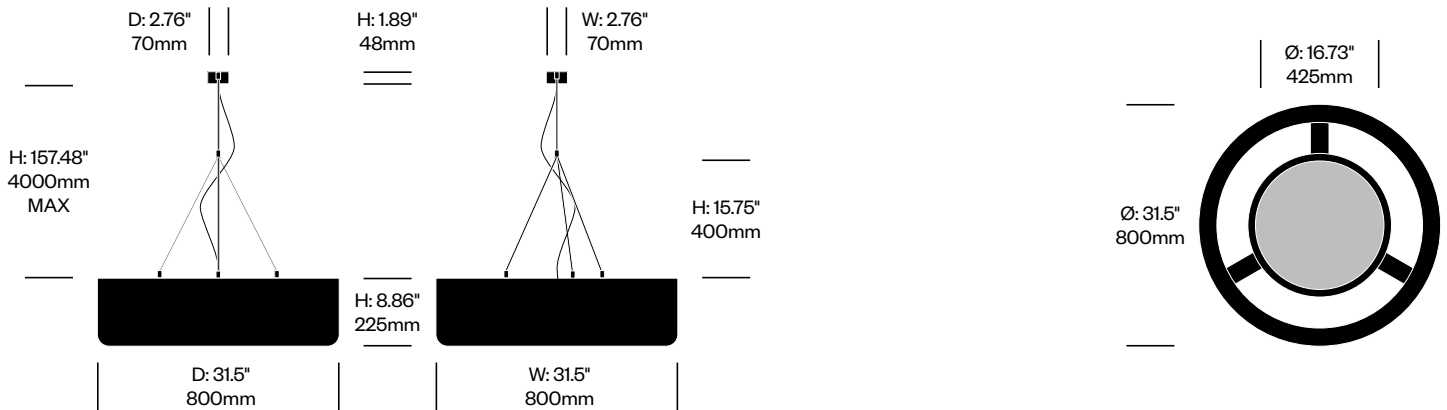

BuzziJet

BuzziSpace | BuzziSpace Studio | 2018 | Imported from the Netherlands

Features and Specifications

Voltage:	120V 50/60Hz
Power consumption:	29 watts
Color temperature:	3000K
Luminosity:	2545 lumens
Luminaire efficacy:	88 lumens/watt
Color rendition index:	>90 CRI
Rated lifespan:	50,000 hours
Bulb type:	LED
Cord length:	78.74 inches, field cuttable 196.85 inches, field cuttable

Pendant Lights

Available in two sizes, BuzziJet has an upholstered foam shade. The frame is powder coated white metal. Two ceiling mounting options are available; suspended straight or suspended split. The suspended straight is a system fixing screw with three cables in two lengths. The minimum distance of shade to ceiling is 3.94". The suspended split is a system fixing screw with three split cables and one main cable also available in two lengths. The minimum distance of shade to ceiling is 19.69". Powder coated white metal ceiling canopy and transparent power cord included. The LED disc has a PMMA diffusor that ensures optimal light spread and efficiency.

Cable Trim

Alu (BTR-9006)
Black (BTR-9005)

BuzziJet

BuzziSpace | BuzziSpace Studio | 2018 | Imported from the Netherlands

To order, specify:

1. Product number
2. Upholstery and color
3. Cable trim color

Small Pendant Light with Straight Cables

	Number	Grade A	Grade B	Grade C	Grade D	Grade E
78.74" (2000mm) Cables	HCBZ-JTP1-1S	3,423.00	3,521.00	3,569.00	3,596.00	3,733.00
196.85" (5000mm) Cables	HCBZ-JTP1-2S	3,747.00	3,845.00	3,893.00	3,920.00	4,057.00