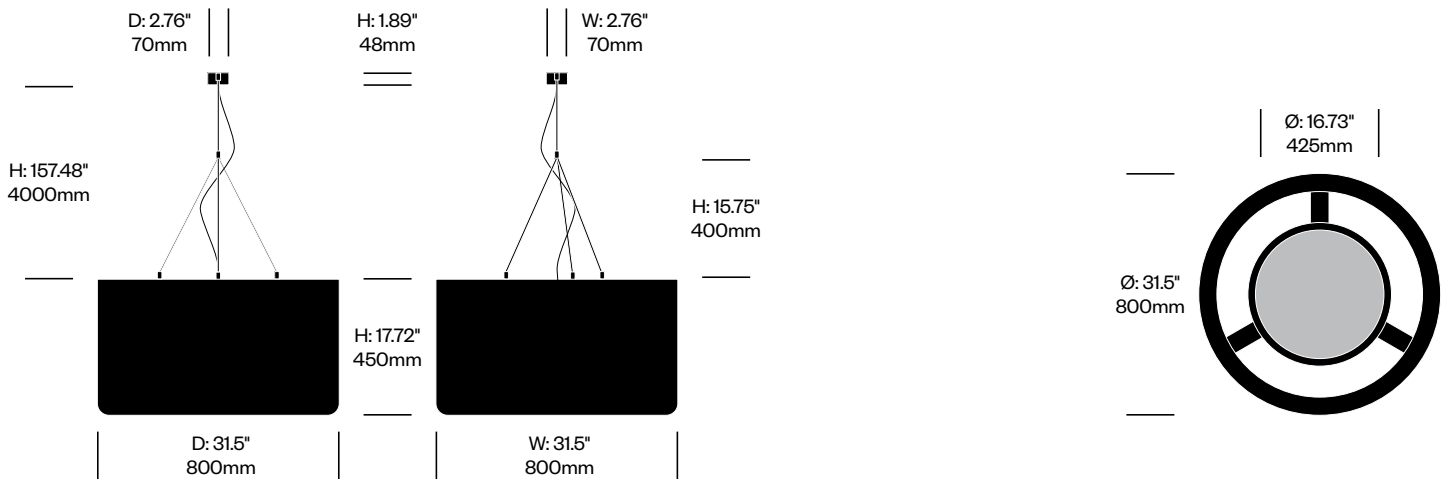

Pendant Lights

Available in two sizes, BuzziJet has an upholstered foam shade. The frame is powder coated white metal. Two ceiling mounting options are available; suspended straight or suspended split. The suspended straight is a system fixing screw with three cables in two lengths. The minimum distance of shade to ceiling is 3.94". The suspended split is a system fixing screw with three split cables and one main cable also available in two lengths. The minimum distance of shade to ceiling is 19.69". Powder coated white metal ceiling canopy and transparent power cord included. The LED disc has a PMMA diffusor that ensures optimal light spread and efficiency.

Small Pendant Light with Split Cables

	Number	Grade A	Grade B	Grade C	Grade D	Grade E
78.74" (2000mm) Cables	HCBZ-JTP1-1T	3,423.00	3,521.00	3,569.00	3,596.00	3,733.00
196.85" (5000mm) Cables	HCBZ-JTP1-2T	3,747.00	3,845.00	3,893.00	3,920.00	4,057.00

BuzziJet

BuzziSpace | BuzziSpace Studio | 2018 | Imported from the Netherlands

To order, specify:

1. Product number
2. Upholstery and color
3. Cable trim color

Medium Pendant Light with Straight Cables

	Number	Grade A	Grade B	Grade C	Grade D	Grade E
78.74" (2000mm) Cables	HCBZ-JTP2-1S	3,783.00	3,954.00	4,039.00	4,087.00	4,328.00
196.85" (5000mm) Cables	HCBZ-JTP2-2S	4,107.00	4,278.00	4,363.00	4,411.00	4,652.00

Medium Pendant Light with Split Cables

	Number	Grade A	Grade B	Grade C	Grade D	Grade E
78.74" (2000mm) Cables	HCBZ-JTP2-1T	3,783.00	3,954.00	4,039.00	4,087.00	4,328.00
196.85" (5000mm) Cables	HCBZ-JTP2-2T	4,107.00	4,278.00	4,363.00	4,411.00	4,652.00