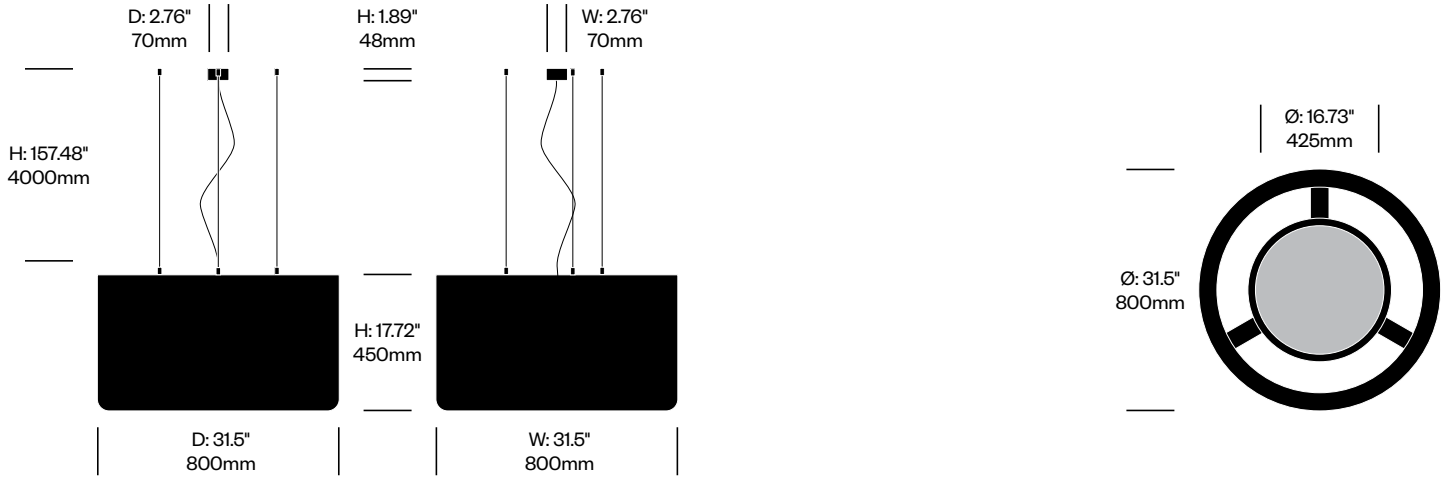

BuzziJet

BuzziSpace | BuzziSpace Studio | 2018 | Imported from the Netherlands

Features and Specifications

Voltage:	120V 50/60Hz
Power consumption:	29 watts
Color temperature:	3000K
Luminosity:	2545 lumens
Luminaire efficacy:	88 lumens/watt
Color rendition index:	>90 CRI
Rated lifespan:	50,000 hours
Bulb type:	LED
Cord length:	78.74 inches, field cuttable 196.85 inches, field cuttable

Pendant Lights

Available in two sizes, BuzziJet has an upholstered foam shade. The frame is powder coated white metal. Two ceiling mounting options are available; suspended straight or suspended split. The suspended straight is a system fixing screw with three cables in two lengths. The minimum distance of shade to ceiling is 3.94". The suspended split is a system fixing screw with three split cables and one main cable also available in two lengths. The minimum distance of shade to ceiling is 19.69". Powder coated white metal ceiling canopy and transparent power cord included. The LED disc has a PMMA diffusor that ensures optimal light spread and efficiency.

Small Pendant Light with Split Cables

	Number	Grade A	Grade B	Grade C	Grade D	Grade E
78.74" (2000mm) Cables	HCBZ-JTP1-1T	3,423.00	3,521.00	3,569.00	3,596.00	3,733.00
196.85" (5000mm) Cables	HCBZ-JTP1-2T	3,747.00	3,845.00	3,893.00	3,920.00	4,057.00

BuzziJet

BuzziSpace | BuzziSpace Studio | 2018 | Imported from the Netherlands

To order, specify:

1. Product number
2. Upholstery and color
3. Cable trim color

Medium Pendant Light with Straight Cables

	Number	Grade A	Grade B	Grade C	Grade D	Grade E
78.74" (2000mm) Cables	HCBZ-JTP2-1S	3,783.00	3,954.00	4,039.00	4,087.00	4,328.00
196.85" (5000mm) Cables	HCBZ-JTP2-2S	4,107.00	4,278.00	4,363.00	4,411.00	4,652.00