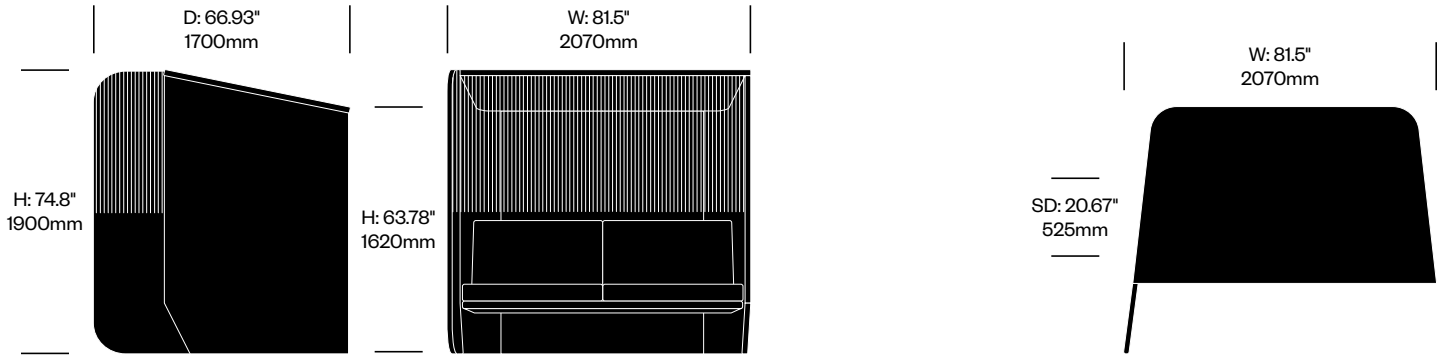

BuzziHub

BuzziSpace | Alain Gilles | 2011 | Imported from the Netherlands

To order, specify:

1. Product number
2. Canopy and seat upholstery and color
3. Contrasting upholstery and color (if applicable)

| Double Booth Side Right, 3D Diamond | | Number | Grade A | Grade E |
|--------------------------------------------|--|----------------|----------------|----------------|
| Fabric | | HCBZ-HBB2-RD2 | 15,327.00 | 19,486.00 |
| Contrasting Fabric | | HCBZ-HBB2-RD2C | 16,436.00 | 20,595.00 |

| Double Booth Side Right, 3D Rib | | Number | Grade A | Grade E |
|----------------------------------------|--|----------------|----------------|----------------|
| Fabric | | HCBZ-HBB2-RR2 | 14,754.00 | 18,912.00 |
| Contrasting Fabric | | HCBZ-HBB2-RR2C | 15,863.00 | 20,021.00 |