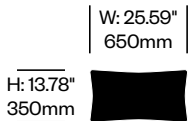

BuzziHub

BuzziSpace | Alain Gilles | 2011 | Imported from the Netherlands

To order, specify:

1. Product number
2. Upholstery and color

| Armrest | Number | Grade A | Grade B | Grade C | Grade D | Grade E | Grade F |
|---------|------------|---------|---------|---------|---------|---------|---------|
| Fabric | HCBZ-HBA-2 | 444.00 | 492.00 | 512.00 | 523.00 | 577.00 | N/A |

| Cushion | Number | Grade A | Grade B | Grade C | Grade D | Grade E | Grade F |
|---------|------------|---------|---------|---------|---------|---------|---------|
| Fabric | HCBZ-HBC-2 | 274.00 | 370.00 | 408.00 | 430.00 | 538.00 | N/A |