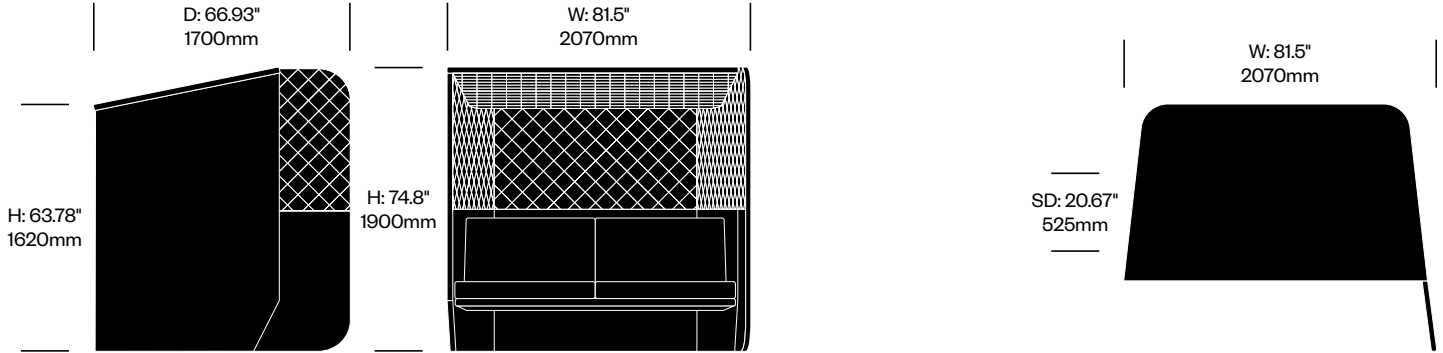

BuzziHub

BuzziSpace | Alain Gilles | 2011 | Imported from the Netherlands

To order, specify:

1. Product number
2. Canopy and seat upholstery and color
3. Contrasting upholstery and color (if applicable)

Double Booth Side Left, 3D Diamond		Number	Grade A	Grade E
Fabric		HCBZ-HBB2-LD2	15,327.00	19,486.00
Contrasting Fabric		HCBZ-HBB2-LD2C	16,436.00	20,595.00