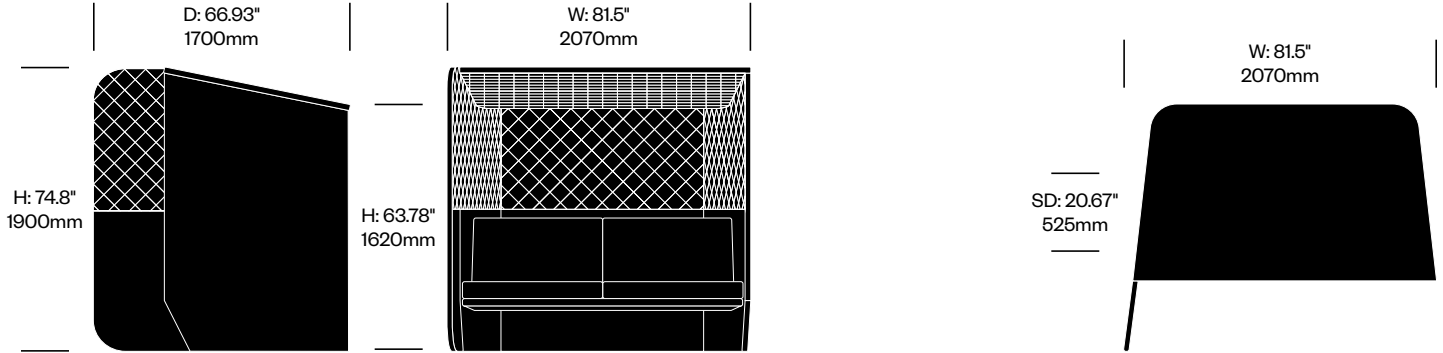

BuzziHub

BuzziSpace | Alain Gilles | 2011 | Imported from the Netherlands

To order, specify:

1. Product number
2. Canopy and seat upholstery and color
3. Contrasting upholstery and color (if applicable)

Double Booth Side Right, 3D Diamond		Number	Grade A	Grade E
Fabric		HCBZ-HBB2-RD2	15,327.00	19,486.00
Contrasting Fabric		HCBZ-HBB2-RD2C	16,436.00	20,595.00