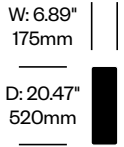

BuzziHub

BuzziSpace | Alain Gilles | 2011 | Imported from the Netherlands

To order, specify:

1. Product number
2. Upholstery and color

Armrest	Number	Grade A	Grade B	Grade C	Grade D	Grade E	Grade F
Fabric	HCBZ-HBA-2	444.00	492.00	512.00	523.00	577.00	N/A