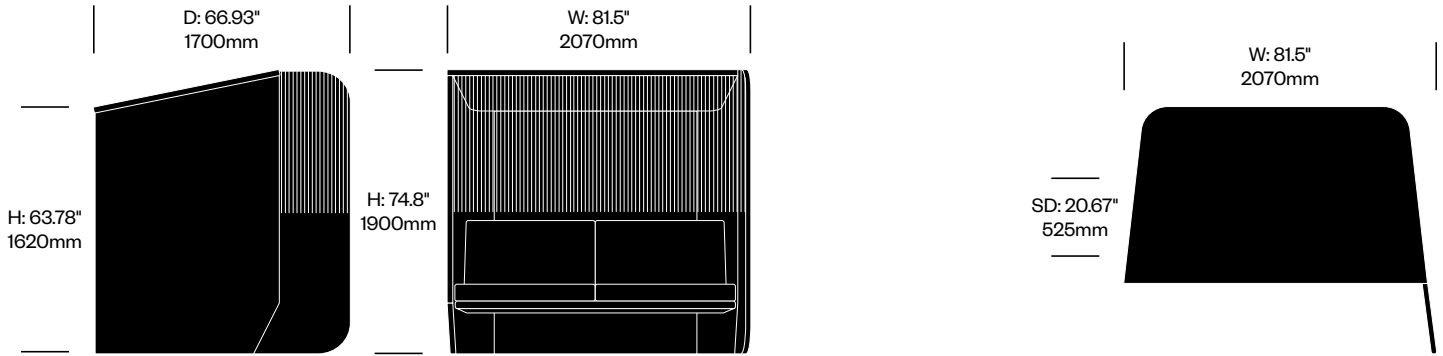

| Double Booth Side Right, 3D Rib | | Number | Grade A | Grade E |
|----------------------------------------|--|----------------|----------------|----------------|
| Fabric | | HCBZ-HBB2-RR2 | 14,754.00 | 18,912.00 |
| Contrasting Fabric | | HCBZ-HBB2-RR2C | 15,863.00 | 20,021.00 |

BuzziHub

BuzziSpace | Alain Gilles | 2011 | Imported from the Netherlands

To order, specify:

1. Product number
2. Canopy and seat upholstery and color
3. Contrasting upholstery and color (if applicable)

| Double Booth Side Left, 3D Diamond | | Number | Grade A | Grade E |
|-------------------------------------------|--|----------------|----------------|----------------|
| Fabric | | HCBZ-HBB2-LD2 | 15,327.00 | 19,486.00 |
| Contrasting Fabric | | HCBZ-HBB2-LD2C | 16,436.00 | 20,595.00 |

| Double Booth Side Left, 3D Rib | | Number | Grade A | Grade E |
|---------------------------------------|--|----------------|----------------|----------------|
| Fabric | | HCBZ-HBB2-LR2 | 14,754.00 | 18,912.00 |
| Contrasting Fabric | | HCBZ-HBB2-LR2C | 15,863.00 | 20,021.00 |