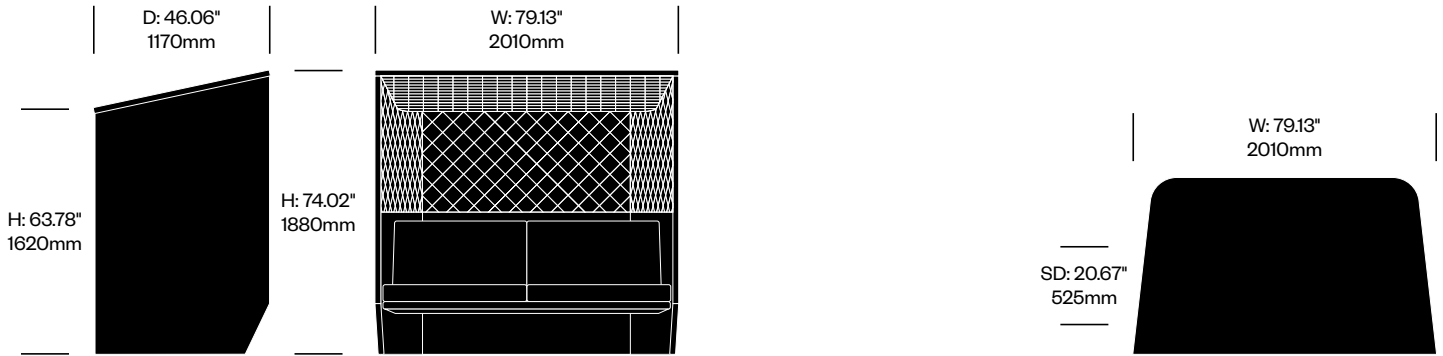

BuzziHub

BuzziSpace | Alain Gilles | 2011 | Imported from the Netherlands

To order, specify:

1. Product number
2. Canopy and seat upholstery and color
3. Contrasting upholstery and color (if applicable)

Double Booth, 3D Diamond		Number	Grade A	Grade E
Fabric		HCBZ-HBB2-D2	13,312.00	16,987.00
Contrasting Fabric		HCBZ-HBB2-D2C	14,369.00	18,044.00