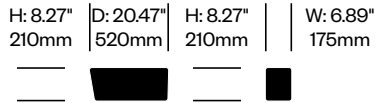

BuzziHub

BuzziSpace | Alain Gilles | 2011 | Imported from the Netherlands

To order, specify:

1. Product number
2. Upholstery and color

Armrest	Number	Grade A	Grade B	Grade C	Grade D	Grade E	Grade F
Fabric	HCBZ-HBA-2	444.00	492.00	512.00	523.00	577.00	N/A