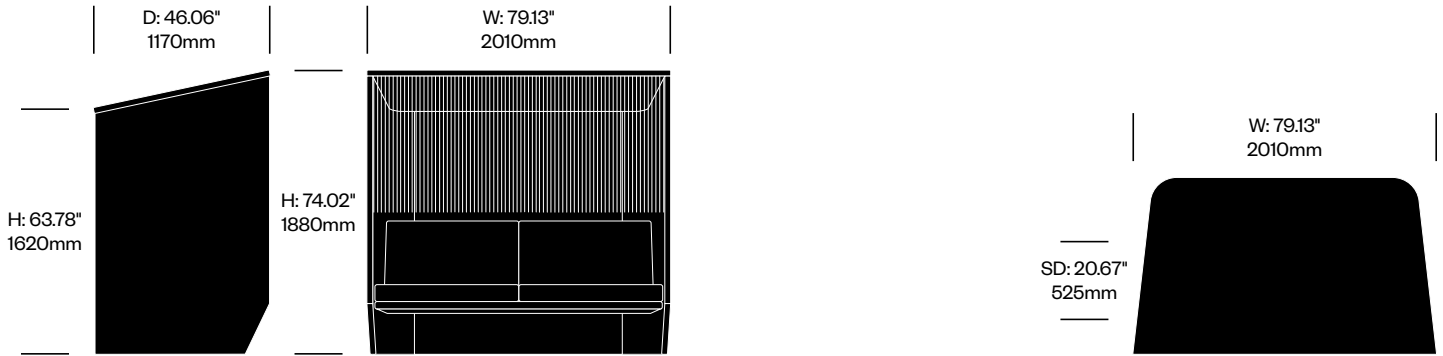

BuzziHub

BuzziSpace | Alain Gilles | 2011 | Imported from the Netherlands

To order, specify:

1. Product number
2. Canopy and seat upholstery and color
3. Contrasting upholstery and color (if applicable)

| Double Booth, 3D Diamond | | Number | Grade A | Grade E |
|---------------------------------|--|---------------|----------------|----------------|
| Fabric | | HCBZ-HBB2-D2 | 13,312.00 | 16,987.00 |
| Contrasting Fabric | | HCBZ-HBB2-D2C | 14,369.00 | 18,044.00 |

| Double Booth, 3D Rib | | Number | Grade A | Grade E |
|-----------------------------|--|---------------|----------------|----------------|
| Fabric | | HCBZ-HBB2-R2 | 13,025.00 | 16,700.00 |
| Contrasting Fabric | | HCBZ-HBB2-R2C | 14,082.00 | 17,757.00 |