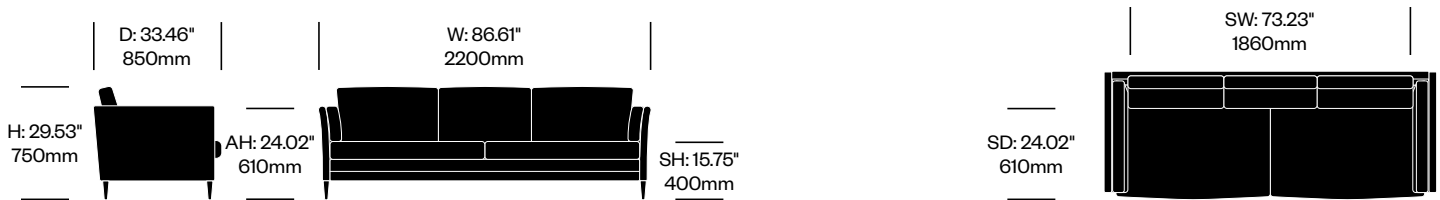

Lounge Chair	Number	List Price
Black Stained Ash	HCBZ-N2L1-1	10,212.00
Walnut	HCBZ-N2L1-1	10,248.00

Two Seat Sofa	Number	List Price
Black Stained Ash	HCBZ-N2L2-1	16,548.00
Walnut	HCBZ-N2L2-1	16,584.00