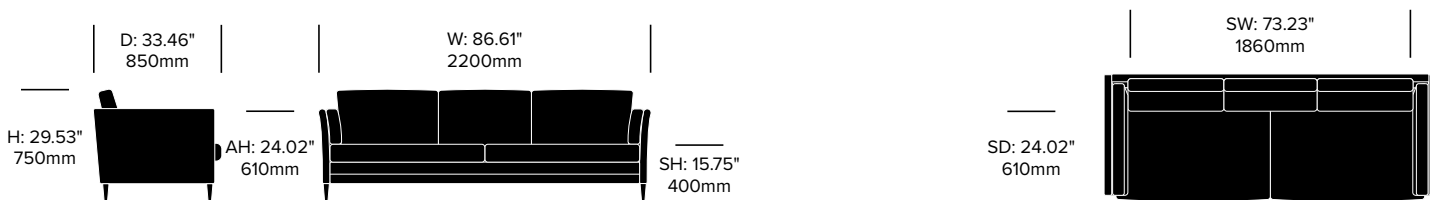

Lounge Chair	Number	List Price
Black Stained Ash	HCBZ-N2L1-1	7,878.00
Walnut	HCBZ-N2L1-1	7,906.00

Two Seat Sofa	Number	List Price
Black Stained Ash	HCBZ-N2L2-1	12,766.00
Walnut	HCBZ-N2L2-1	12,794.00