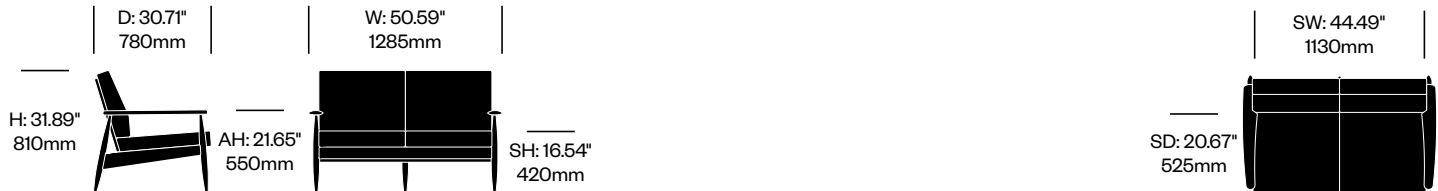

2. Upholstery and color

3. Frame wood color

Two Seat Sofa	Number	1	Grade A	Grade B	Grade C	Grade D	Grade E	Grade F	Leather
Black Stained Ash	HCBZ-NIL2-	■	3,161.00	3,614.00	4,693.00	5,235.00	6,376.00	6,588.00	7,248.00
Natural Ash	HCBZ-NIL2-	■	2,988.00	3,441.00	4,520.00	5,062.00	6,203.00	6,415.00	7,075.00
Oak	HCBZ-NIL2-	■	3,398.00	3,851.00	4,930.00	5,472.00	6,613.00	6,825.00	7,485.00
Walnut	HCBZ-NIL2-	■	3,610.00	4,063.00	5,142.00	5,684.00	6,825.00	7,037.00	7,697.00
White Wash Ash	HCBZ-NIL2-	■	3,161.00	3,614.00	4,693.00	5,235.00	6,376.00	6,588.00	7,248.00