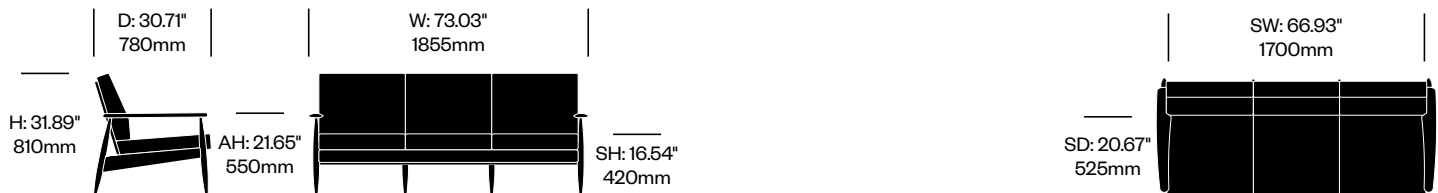

2. Upholstery and color

3. Frame wood color

Two Seat Sofa	Number	1	Grade A	Grade B	Grade C	Grade D	Grade E	Grade F	Leather
Black Stained Ash	HCBZ-NIL2-	■	3,161.00	3,614.00	4,693.00	5,235.00	6,376.00	6,588.00	7,248.00
Natural Ash	HCBZ-NIL2-	■	2,988.00	3,441.00	4,520.00	5,062.00	6,203.00	6,415.00	7,075.00
Oak	HCBZ-NIL2-	■	3,398.00	3,851.00	4,930.00	5,472.00	6,613.00	6,825.00	7,485.00
Walnut	HCBZ-NIL2-	■	3,610.00	4,063.00	5,142.00	5,684.00	6,825.00	7,037.00	7,697.00
White Wash Ash	HCBZ-NIL2-	■	3,161.00	3,614.00	4,693.00	5,235.00	6,376.00	6,588.00	7,248.00