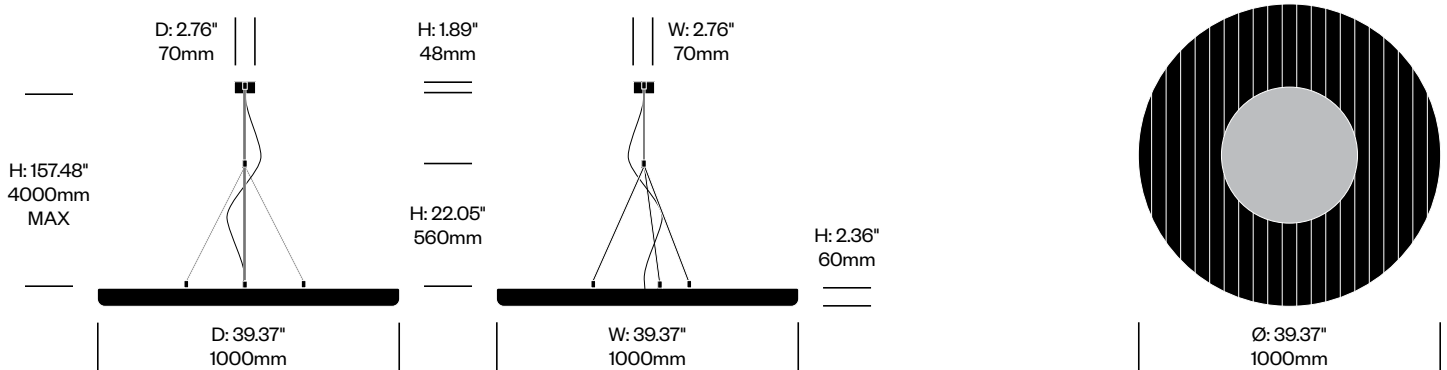

# BuzziMoon

BuzziSpace | BuzziSpace Studio | 2016 | Imported from the Netherlands

**To order, specify:**

1. Product number
2. Upholstery and color

Medium Pendant Light, 3D Leaf	Number	Grade A	Grade B	Grade C	Grade D	Grade E	Grade F
Fabric	HCBZ-MNP2-L	3,446.00	4,070.00	4,127.00	4,159.00	4,320.00	N/A