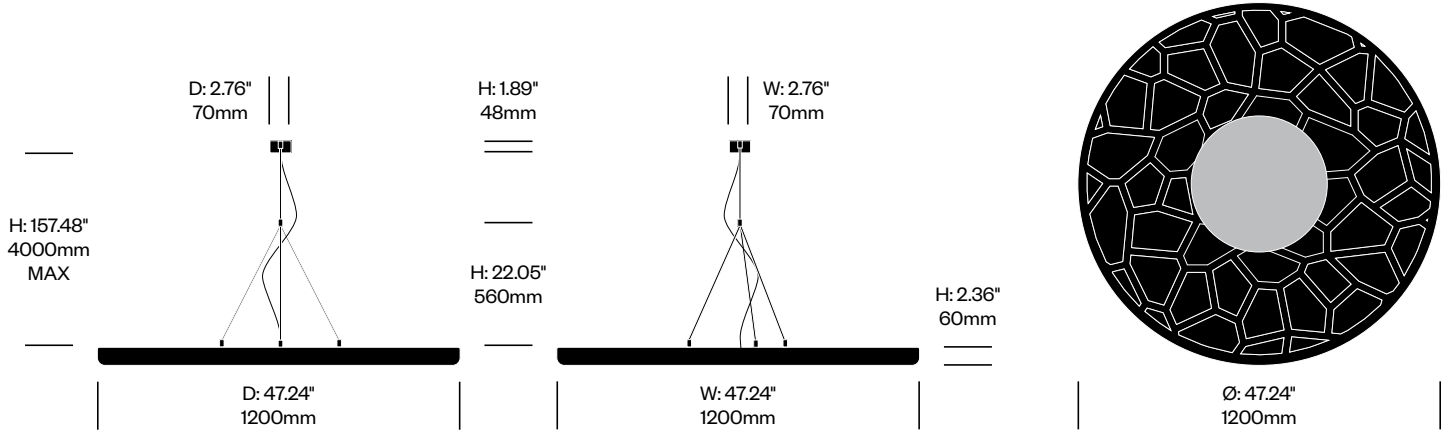

BuzziMoon

BuzziSpace | BuzziSpace Studio | 2016 | Imported from the Netherlands

To order, specify:

1. Product number
2. Upholstery and color

Large Pendant Light, 3D Leaf	Number	Grade A	Grade B	Grade C	Grade D	Grade E	Grade F
Fabric	HCBZ-MNP3-L	3,632.00	4,317.00	4,382.00	4,418.00	4,601.00	N/A