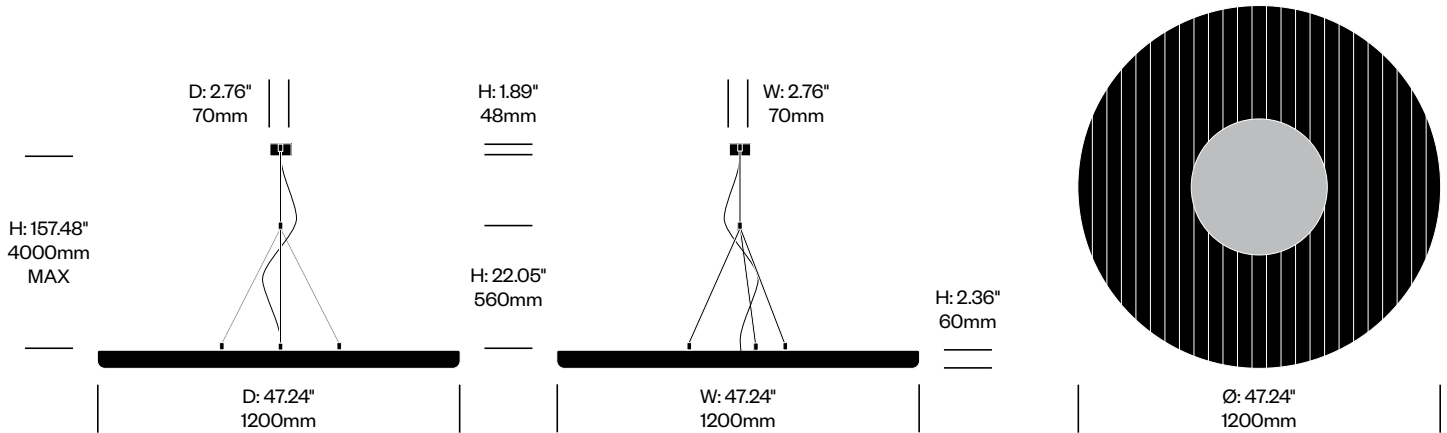

# BuzziMoon

BuzziSpace | BuzziSpace Studio | 2016 | Imported from the Netherlands

**To order, specify:**

1. Product number
2. Upholstery and color

Large Pendant Light, 3D Leaf	Number	Grade A	Grade B	Grade C	Grade D	Grade E	Grade F
Fabric	HCBZ-MNP3-L	3,632.00	4,317.00	4,382.00	4,418.00	4,601.00	N/A

Large Pendant Light, 3D Rib	Number	Grade A	Grade B	Grade C	Grade D	Grade E	Grade F
Fabric	HCBZ-MNP3-R	3,632.00	4,317.00	4,382.00	4,418.00	4,601.00	N/A