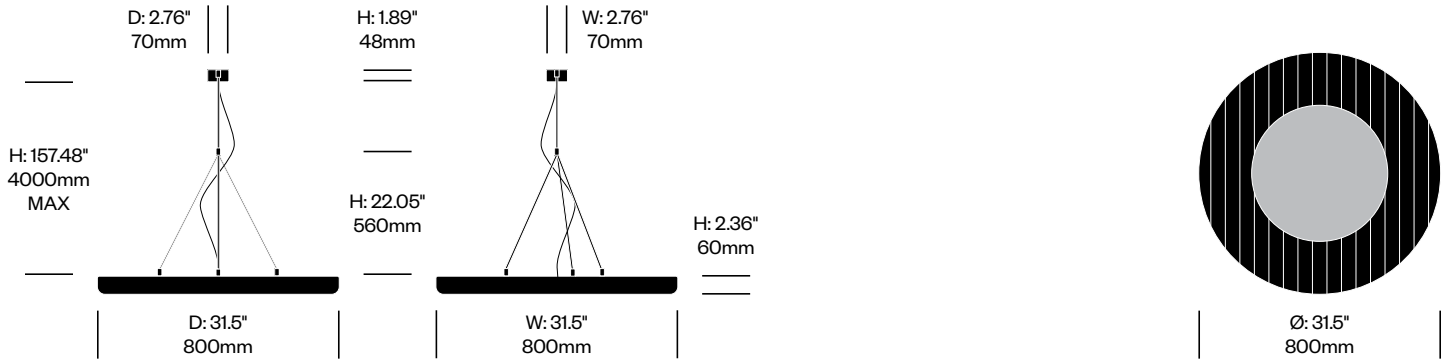

# BuzziMoon

BuzziSpace | BuzziSpace Studio | 2016 | Imported from the Netherlands

**To order, specify:**

1. Product number
2. Upholstery and color

Small Pendant Light, 3D Leaf	Number	Grade A	Grade B	Grade C	Grade D	Grade E	Grade F
Fabric	HCBZ-MNP1-L	3,282.00	3,844.00	3,892.00	3,920.00	4,059.00	N/A