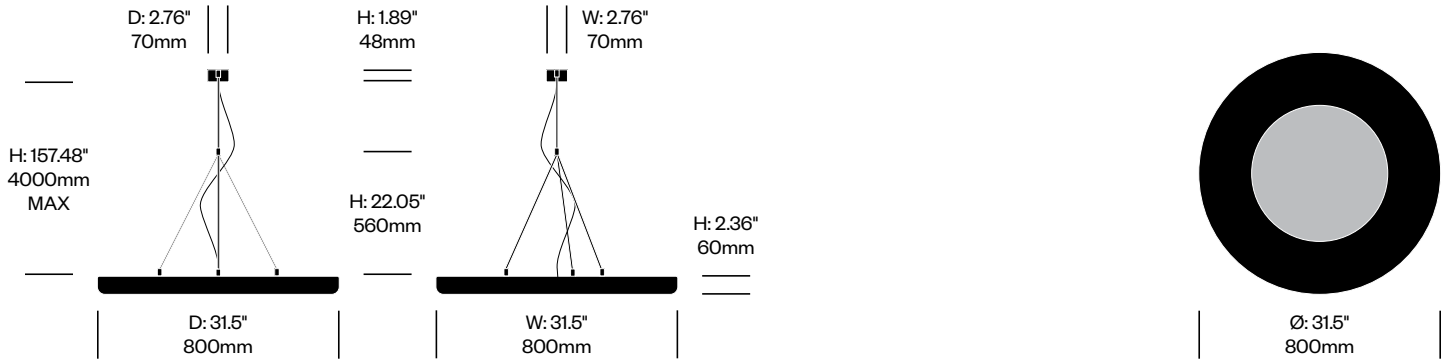

BuzziMoon

BuzziSpace | BuzziSpace Studio | 2016 | Imported from the Netherlands

To order, specify:

1. Product number
2. Upholstery and color

Small Pendant Light, Flat	Number	Grade A	Grade B	Grade C	Grade D	Grade E	Grade F
Fabric	HCBZ-MNP1-F	3,182.00	3,710.00	3,760.00	3,786.00	3,925.00	N/A