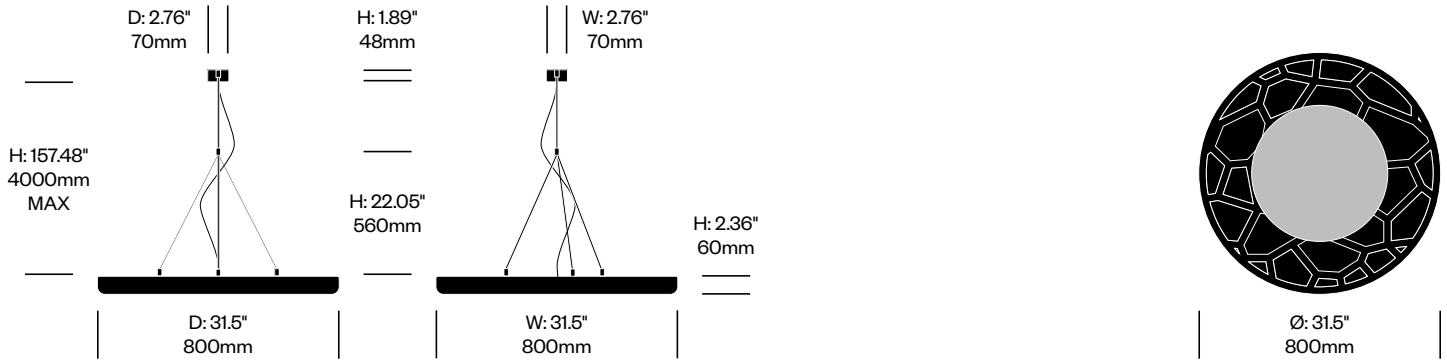

BuzziMoon

BuzziSpace | BuzziSpace Studio | 2016 | Imported from the Netherlands

To order, specify:

1. Product number
2. Upholstery and color

Small Pendant Light, 3D Leaf	Number	Grade A	Grade B	Grade C	Grade D	Grade E	Grade F
Fabric	HCBZ-MNP1-L	3,282.00	3,844.00	3,892.00	3,920.00	4,059.00	N/A