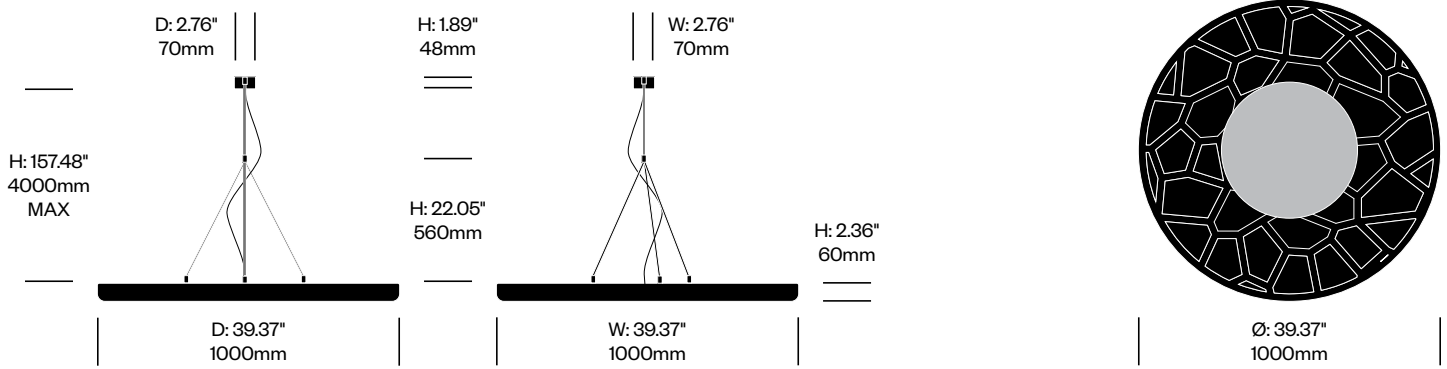

BuzziMoon

BuzziSpace | BuzziSpace Studio | 2016 | Imported from the Netherlands

To order, specify:

1. Product number
2. Upholstery and color

Medium Pendant Light, 3D Leaf	Number	Grade A	Grade B	Grade C	Grade D	Grade E	Grade F
Fabric	HCBZ-MNP2-L	3,446.00	4,070.00	4,127.00	4,159.00	4,320.00	N/A