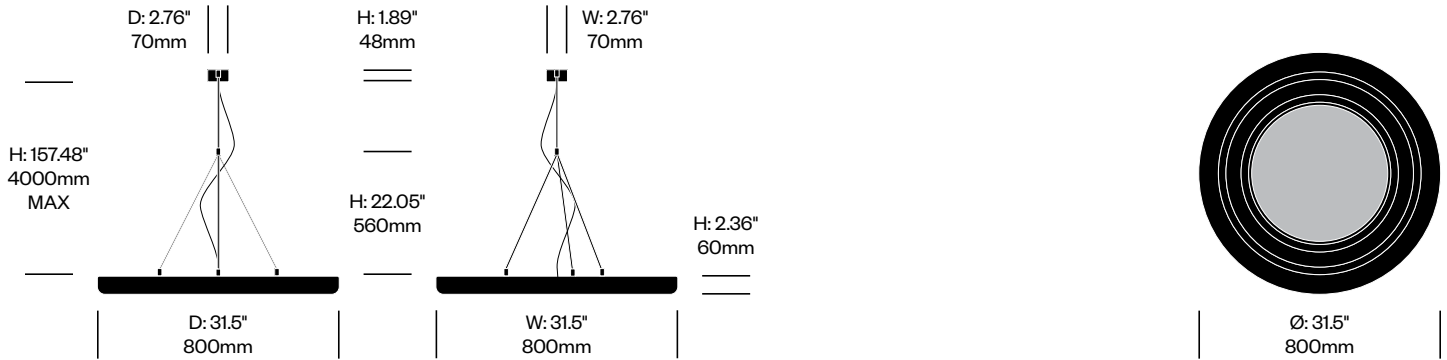

# BuzziMoon

BuzziSpace | BuzziSpace Studio | 2016 | Imported from the Netherlands

**To order, specify:**

1. Product number
2. Upholstery and color

Small Pendant Light, Flat	Number	Grade A	Grade B	Grade C	Grade D	Grade E	Grade F
Fabric	HCBZ-MNP1-F	3,182.00	3,710.00	3,760.00	3,786.00	3,925.00	N/A