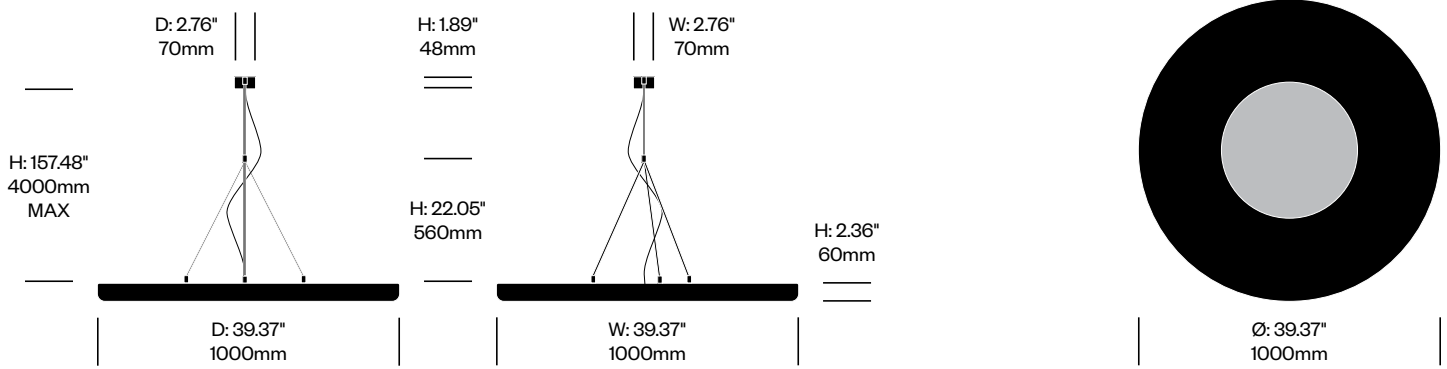

BuzziMoon

BuzziSpace | BuzziSpace Studio | 2016 | Imported from the Netherlands

To order, specify:

1. Product number
2. Upholstery and color

Medium Pendant Light, Flat	Number	Grade A	Grade B	Grade C	Grade D	Grade E	Grade F
Fabric	HCBZ-MNP2-F	3,262.00	3,870.00	3,927.00	3,959.00	4,121.00	N/A