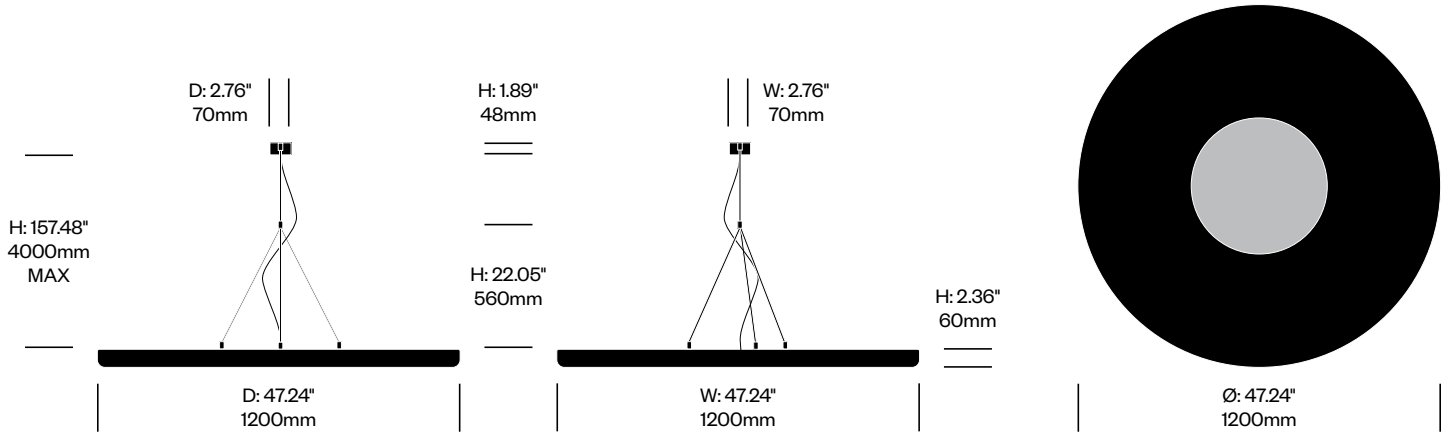

BuzziMoon

BuzziSpace | BuzziSpace Studio | 2016 | Imported from the Netherlands

To order, specify:

1. Product number
2. Upholstery and color

Large Pendant Light, Flat	Number	Grade A	Grade B	Grade C	Grade D	Grade E	Grade F
Fabric	HCBZ-MNP3-F	3,386.00	4,051.00	4,115.00	4,151.00	4,334.00	N/A