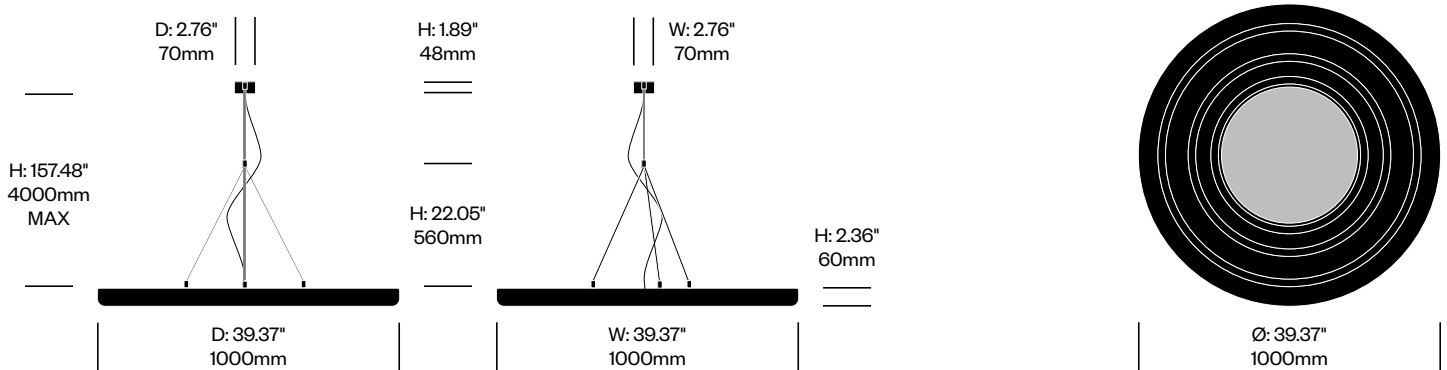

# BuzziMoon

BuzziSpace | BuzziSpace Studio | 2016 | Imported from the Netherlands

**To order, specify:**

1. Product number
2. Upholstery and color

Medium Pendant Light, Flat	Number	Grade A	Grade B	Grade C	Grade D	Grade E	Grade F
Fabric	HCBZ-MNP2-F	3,262.00	3,870.00	3,927.00	3,959.00	4,121.00	N/A