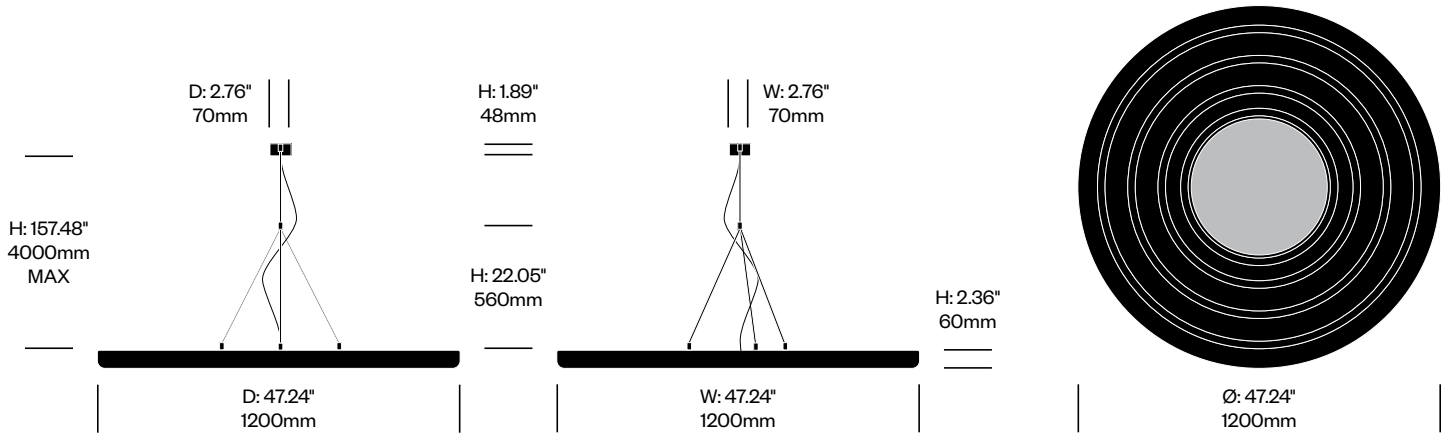

# BuzziMoon

BuzziSpace | BuzziSpace Studio | 2016 | Imported from the Netherlands

**To order, specify:**

1. Product number
2. Upholstery and color

Large Pendant Light, Flat	Number	Grade A	Grade B	Grade C	Grade D	Grade E	Grade F
Fabric	HCBZ-MNP3-F	3,386.00	4,051.00	4,115.00	4,151.00	4,334.00	N/A