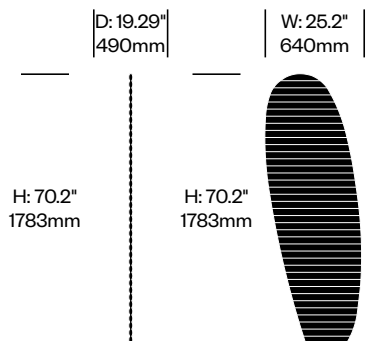

Alu (BTR-9006)
Black (BTR-9005)

BuzziPlant

BuzziSpace | Anthony Duffeleer | 2010 | Imported from the Netherlands

To order, specify:

1. Product number
2. Upholstery and color
3. Base paint color

Doldi	Number	Grade A	Grade B	Grade C	Grade D	Grade E
Fabric	HCBZ-PTS2-2	1,552.00	1,784.00	1,929.00	2,010.00	2,417.00

Mobi	Number	Grade A	Grade B	Grade C	Grade D	Grade E
Fabric	HCBZ-PTS3-2	1,737.00	1,995.00	2,141.00	2,221.00	2,629.00

Surf	Number	Grade A	Grade B	Grade C	Grade D	Grade E
Fabric	HCBZ-PTS1-2	1,374.00	1,579.00	1,681.00	1,738.00	2,029.00