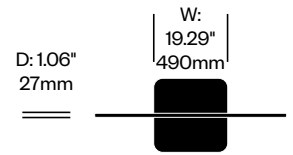

Alu (BTR-9006)
Black (BTR-9005)

BuzziPlant

BuzziSpace | Anthony Duffeleer | 2010 | Imported from the Netherlands

To order, specify:

1. Product number
2. Upholstery and color
3. Base paint color

Doldi	Number	Grade A	Grade B	Grade C	Grade D	Grade E
Fabric	HCBZ-PTS2-2	1,552.00	1,784.00	1,929.00	2,010.00	2,417.00

Mobi	Number	Grade A	Grade B	Grade C	Grade D	Grade E
Fabric	HCBZ-PTS3-2	1,737.00	1,995.00	2,141.00	2,221.00	2,629.00

Surf	Number	Grade A	Grade B	Grade C	Grade D	Grade E
Fabric	HCBZ-PTS1-2	1,374.00	1,579.00	1,681.00	1,738.00	2,029.00