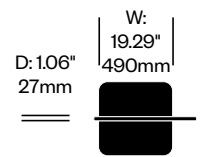

Alu (BTR-9006)
Black (BTR-9005)

BuzziPlant

BuzziSpace | Anthony Duffeleer | 2010 | Imported from the Netherlands

To order, specify:

1. Product number
2. Upholstery and color
3. Base paint color

Doldi	Number	Grade A	Grade B	Grade C	Grade D	Grade E
Fabric	HCBZ-PTS2-2	1,552.00	1,784.00	1,929.00	2,010.00	2,417.00

Mobi	Number	Grade A	Grade B	Grade C	Grade D	Grade E
Fabric	HCBZ-PTS3-2	1,737.00	1,995.00	2,141.00	2,221.00	2,629.00

Surf	Number	Grade A	Grade B	Grade C	Grade D	Grade E
Fabric	HCBZ-PTS1-2	1,374.00	1,579.00	1,681.00	1,738.00	2,029.00