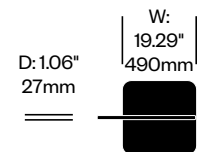

Alu (BTR-9006)
Black (BTR-9005)

BuzziPlant

BuzziSpace | Anthony Duffeleer | 2010 | Imported from the Netherlands

To order, specify:

1. Product number
2. Upholstery and color
3. Base paint color

Doldi	Number	Grade A	Grade B	Grade C	Grade D	Grade E
Fabric	HCBZ-PTS2-2	1,552.00	1,784.00	1,929.00	2,010.00	2,417.00

Mobi	Number	Grade A	Grade B	Grade C	Grade D	Grade E
Fabric	HCBZ-PTS3-2	1,737.00	1,995.00	2,141.00	2,221.00	2,629.00

Surf	Number	Grade A	Grade B	Grade C	Grade D	Grade E
Fabric	HCBZ-PTS1-2	1,374.00	1,579.00	1,681.00	1,738.00	2,029.00