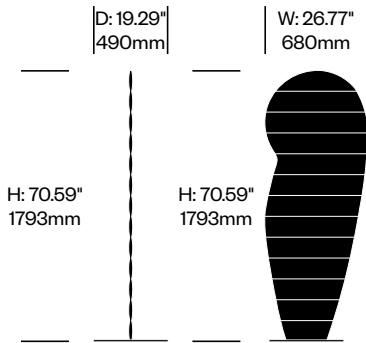

Alu (BTR-9006)
Black (BTR-9005)

BuzziPlant

BuzziSpace | Anthony Duffeleer | 2010 | Imported from the Netherlands

To order, specify:

1. Product number
2. Upholstery and color
3. Base paint color

Doldi	Number	Grade A	Grade B	Grade C	Grade D	Grade E
Fabric	HCBZ-PTS2-2	1,552.00	1,784.00	1,929.00	2,010.00	2,417.00

Mobi	Number	Grade A	Grade B	Grade C	Grade D	Grade E
Fabric	HCBZ-PTS3-2	1,737.00	1,995.00	2,141.00	2,221.00	2,629.00

Surf	Number	Grade A	Grade B	Grade C	Grade D	Grade E
Fabric	HCBZ-PTS1-2	1,374.00	1,579.00	1,681.00	1,738.00	2,029.00