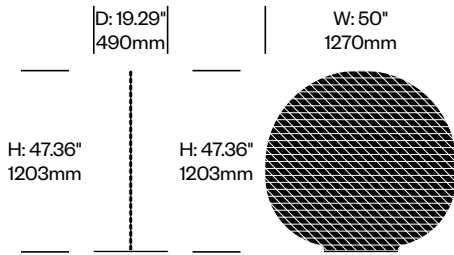

Alu (BTR-9006)
Black (BTR-9005)

BuzziPlant

BuzziSpace | Anthony Duffeleer | 2010 | Imported from the Netherlands

To order, specify:

1. Product number
2. Upholstery and color
3. Base paint color

Doldi	Number	Grade A	Grade B	Grade C	Grade D	Grade E
Fabric	HCBZ-PTS2-2	1,552.00	1,784.00	1,929.00	2,010.00	2,417.00

Mobi	Number	Grade A	Grade B	Grade C	Grade D	Grade E
Fabric	HCBZ-PTS3-2	1,737.00	1,995.00	2,141.00	2,221.00	2,629.00

Surf	Number	Grade A	Grade B	Grade C	Grade D	Grade E
Fabric	HCBZ-PTS1-2	1,374.00	1,579.00	1,681.00	1,738.00	2,029.00