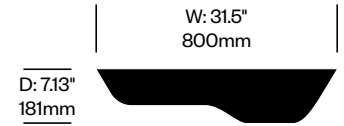

1. Product number
2. Wood color

Medium Shelf, Right	Number	List Price
Black Stained Ash	HCBZ-PLAS-MR	593.00
Natural Ash	HCBZ-PLAS-MR	528.00
Walnut Stained Ash	HCBZ-PLAS-MR	604.00
White Wash Ash	HCBZ-PLAS-MR	593.00