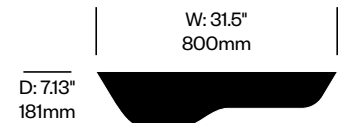

1. Product number
2. Wood color

Medium Shelf, Right	Number	List Price
Black Stained Ash	HCBZ-PLAS-MR	593.00
Natural Ash	HCBZ-PLAS-MR	528.00
Walnut Stained Ash	HCBZ-PLAS-MR	604.00
White Wash Ash	HCBZ-PLAS-MR	593.00