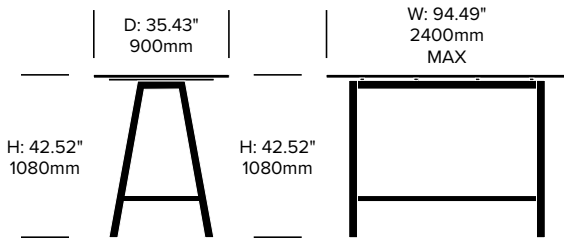

BuzziPicNic

BuzziSpace | Alain Gilles | 2014 | Imported from the Netherlands

To order, specify:

1. Product number
2. Top laminate color (if applicable)
3. Wood color

Bar Height Meet Collaborative Tables

31.5" Depth, Laminate Top	Number	Wood Grade A	Wood Grade B	Wood Grade C	Wood Grade D	Wood Grade E
62.99" Width	HCBZ-PNTM-H3162L	2,532.00	2,566.00	2,615.00	2,844.00	2,910.00
70.87" Width	HCBZ-PNTM-H3170L	2,651.00	2,687.00	2,706.00	2,874.00	3,049.00
78.74" Width	HCBZ-PNTM-H3178L	2,658.00	2,698.00	2,748.00	2,983.00	3,059.00
86.61" Width	HCBZ-PNTM-H3186L	2,758.00	2,801.00	2,848.00	3,092.00	3,172.00
94.49" Width	HCBZ-PNTM-H3194L	2,808.00	2,855.00	2,903.00	3,177.00	3,230.00

Bar Height Meet Collaborative Tables

31.5" Depth, Wood Top	Number	Wood Grade A	Wood Grade B	Wood Grade C	Wood Grade D	Wood Grade E
62.99" Width	HCBZ-PNTM-H3162W	5,269.00	5,414.00	5,486.00	5,951.00	6,322.00
70.87" Width	HCBZ-PNTM-H3170W	5,376.00	5,521.00	5,593.00	6,095.00	6,452.00
78.74" Width	HCBZ-PNTM-H3178W	5,484.00	5,627.00	5,700.00	6,237.00	6,582.00
86.61" Width	HCBZ-PNTM-H3186W	5,600.00	5,744.00	5,822.00	6,379.00	6,719.00
94.49" Width	HCBZ-PNTM-H3194W	5,707.00	5,850.00	5,951.00	6,595.00	6,848.00

BuzziPicNic

BuzziSpace | Alain Gilles | 2014 | Imported from the Netherlands

To order, specify:

1. Product number
2. Top laminate color (if applicable)
3. Wood color

Bar Height Meet Collaborative Tables

35.43" Depth, Laminate Top	Number	Wood Grade A	Wood Grade B	Wood Grade C	Wood Grade D	Wood Grade E
62.99" Width	HCBZ-PNTM-H3562L	2,600.00	2,634.00	2,687.00	2,893.00	2,994.00
70.87" Width	HCBZ-PNTM-H3570L	2,726.00	2,762.00	2,815.00	3,027.00	3,138.00
78.74" Width	HCBZ-PNTM-H3578L	2,767.00	2,808.00	2,846.00	3,079.00	3,186.00
86.61" Width	HCBZ-PNTM-H3586L	2,810.00	2,853.00	2,923.00	3,131.00	3,234.00
94.49" Width	HCBZ-PNTM-H3594L	2,914.00	2,966.00	3,012.00	3,196.00	3,355.00