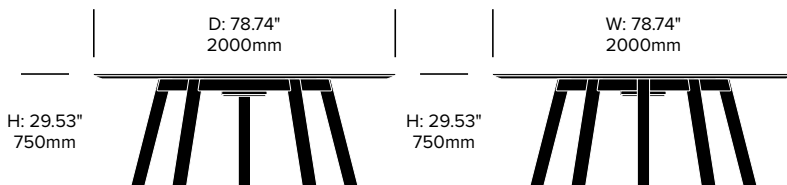

Small Round Collaborative Table,

Wood	Number	Wood Grade A	Wood Grade B	Wood Grade C	Wood Grade D
Removable Cover	HCBZ-PNTR-SSW	10,244.00	10,656.00	10,747.00	11,289.00
Flip Top Cover	HCBZ-PNTR-SHW	10,403.00	10,815.00	10,906.00	11,448.00