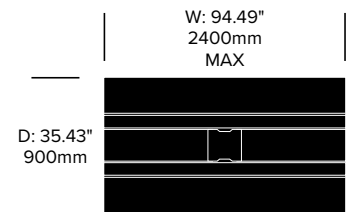

Bar Height Meet Collaborative Tables

31.5" Depth, Wood Top	Number	Wood Grade A	Wood Grade B	Wood Grade C	Wood Grade D	Wood Grade E
62.99" Width	HCBZ-PNTM-H3162W	5,269.00	5,414.00	5,486.00	5,951.00	6,322.00
70.87" Width	HCBZ-PNTM-H3170W	5,376.00	5,521.00	5,593.00	6,095.00	6,452.00
78.74" Width	HCBZ-PNTM-H3178W	5,484.00	5,627.00	5,700.00	6,237.00	6,582.00
86.61" Width	HCBZ-PNTM-H3186W	5,600.00	5,744.00	5,822.00	6,379.00	6,719.00
94.49" Width	HCBZ-PNTM-H3194W	5,707.00	5,850.00	5,951.00	6,595.00	6,848.00

BuzziPicNic

BuzziSpace | Alain Gilles | 2014 | Imported from the Netherlands

To order, specify:

1. Product number
2. Top laminate color (if applicable)
3. Wood color

Bar Height Meet Collaborative Tables

35.43" Depth, Laminate Top	Number	Wood Grade A	Wood Grade B	Wood Grade C	Wood Grade D	Wood Grade E
62.99" Width	HCBZ-PNTM-H3562L	2,600.00	2,634.00	2,687.00	2,893.00	2,994.00
70.87" Width	HCBZ-PNTM-H3570L	2,726.00	2,762.00	2,815.00	3,027.00	3,138.00
78.74" Width	HCBZ-PNTM-H3578L	2,767.00	2,808.00	2,846.00	3,079.00	3,186.00
86.61" Width	HCBZ-PNTM-H3586L	2,810.00	2,853.00	2,923.00	3,131.00	3,234.00
94.49" Width	HCBZ-PNTM-H3594L	2,914.00	2,966.00	3,012.00	3,196.00	3,355.00

Bar Height Meet Collaborative Tables

35.43" Depth, Wood Top	Number	Wood Grade A	Wood Grade B	Wood Grade C	Wood Grade D	Wood Grade E
62.99" Width	HCBZ-PNTM-H3562W	5,506.00	5,649.00	5,722.00	6,237.00	6,605.00
70.87" Width	HCBZ-PNTM-H3570W	5,614.00	5,757.00	5,836.00	6,381.00	6,736.00
78.74" Width	HCBZ-PNTM-H3578W	5,720.00	5,864.00	5,949.00	6,524.00	6,865.00
86.61" Width	HCBZ-PNTM-H3586W	5,827.00	5,972.00	6,058.00	6,667.00	6,993.00
94.49" Width	HCBZ-PNTM-H3594W	5,979.00	6,122.00	6,215.00	6,811.00	7,174.00