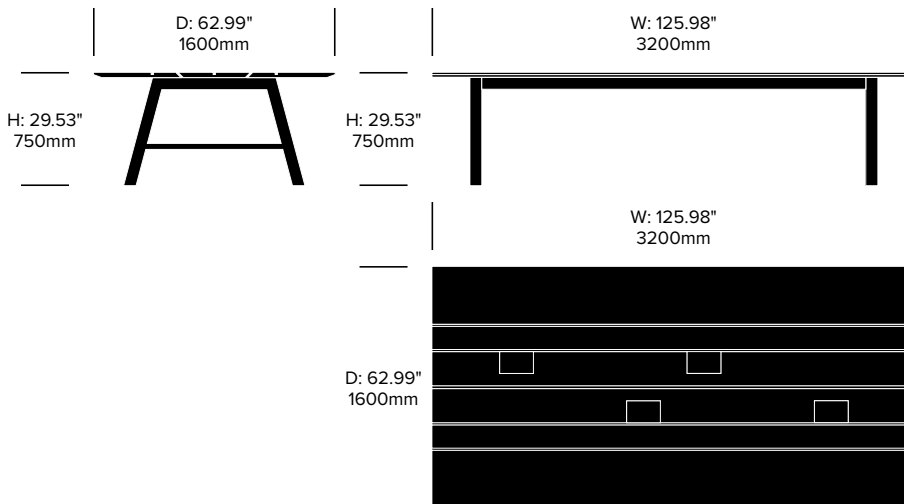

Large Round Collaborative Table,

Wood	Number	Wood Grade A	Wood Grade B	Wood Grade C	Wood Grade D
Removable Cover	HCBZ-PNTR-LSW	13,365.00	13,680.00	13,769.00	14,434.00
Flip Top Cover	HCBZ-PNTR-LHW	13,523.00	13,838.00	13,928.00	14,592.00

BuzziPicNic

BuzziSpace | Alain Gilles | 2014 | Imported from the Netherlands

To order, specify:

1. Product number
2. Top laminate color (if applicable)
3. Wood color

**WorkBench Collaborative Table,
Laminate Top**

Number	Wood Grade A	Wood Grade B	Wood Grade C	Wood Grade D	Wood Grade E
HCBZ-PNTW-L	5,380.00	5,446.00	5,511.00	7,797.00	6,186.00

**WorkBench Collaborative Table,
Wood Top**

Number	Wood Grade A	Wood Grade B	Wood Grade C	Wood Grade D	Wood Grade E
HCBZ-PNTW-W	10,782.00	11,643.00	11,999.00	12,516.00	12,937.00