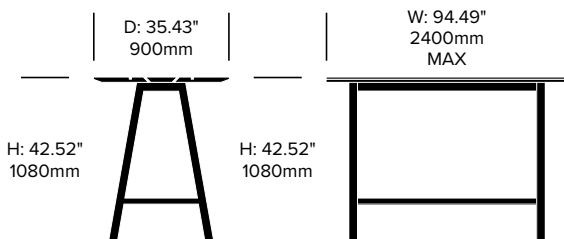

Bar Height Meet Collaborative Tables

31.5" Depth, Wood Top	Number	Wood Grade A	Wood Grade B	Wood Grade C	Wood Grade D	Wood Grade E
62.99" Width	HCBZ-PNTM-H3162W	5,269.00	5,414.00	5,486.00	5,951.00	6,322.00
70.87" Width	HCBZ-PNTM-H3170W	5,376.00	5,521.00	5,593.00	6,095.00	6,452.00
78.74" Width	HCBZ-PNTM-H3178W	5,484.00	5,627.00	5,700.00	6,237.00	6,582.00
86.61" Width	HCBZ-PNTM-H3186W	5,600.00	5,744.00	5,822.00	6,379.00	6,719.00
94.49" Width	HCBZ-PNTM-H3194W	5,707.00	5,850.00	5,951.00	6,595.00	6,848.00

BuzziPicNic

BuzziSpace | Alain Gilles | 2014 | Imported from the Netherlands

To order, specify:

1. Product number
2. Top laminate color (if applicable)
3. Wood color

Bar Height Meet Collaborative Tables

35.43" Depth, Laminate Top	Number	Wood Grade A	Wood Grade B	Wood Grade C	Wood Grade D	Wood Grade E
62.99" Width	HCBZ-PNTM-H3562L	2,600.00	2,634.00	2,687.00	2,893.00	2,994.00
70.87" Width	HCBZ-PNTM-H3570L	2,726.00	2,762.00	2,815.00	3,027.00	3,138.00
78.74" Width	HCBZ-PNTM-H3578L	2,767.00	2,808.00	2,846.00	3,079.00	3,186.00
86.61" Width	HCBZ-PNTM-H3586L	2,810.00	2,853.00	2,923.00	3,131.00	3,234.00
94.49" Width	HCBZ-PNTM-H3594L	2,914.00	2,966.00	3,012.00	3,196.00	3,355.00

Bar Height Meet Collaborative Tables

35.43" Depth, Wood Top	Number	Wood Grade A	Wood Grade B	Wood Grade C	Wood Grade D	Wood Grade E
62.99" Width	HCBZ-PNTM-H3562W	5,506.00	5,649.00	5,722.00	6,237.00	6,605.00
70.87" Width	HCBZ-PNTM-H3570W	5,614.00	5,757.00	5,836.00	6,381.00	6,736.00
78.74" Width	HCBZ-PNTM-H3578W	5,720.00	5,864.00	5,949.00	6,524.00	6,865.00
86.61" Width	HCBZ-PNTM-H3586W	5,827.00	5,972.00	6,058.00	6,667.00	6,993.00
94.49" Width	HCBZ-PNTM-H3594W	5,979.00	6,122.00	6,215.00	6,811.00	7,174.00