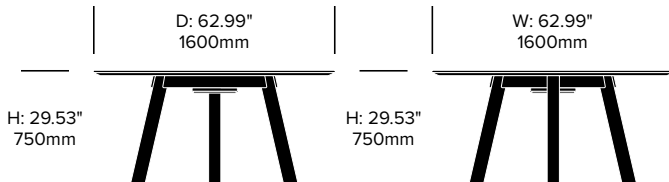

Small Round Collaborative Table,

Wood	Number	Wood Grade A	Wood Grade B	Wood Grade C	Wood Grade D
Removable Cover	HCBZ-PNTR-SSW	10,244.00	10,656.00	10,747.00	11,289.00
Flip Top Cover	HCBZ-PNTR-SHW	10,403.00	10,815.00	10,906.00	11,448.00