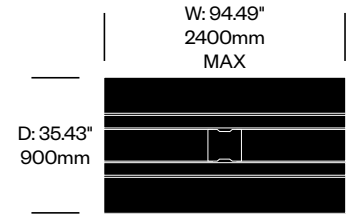

Bar Height Meet Collaborative Tables

31.5" Depth, Wood Top	Number	Grade A	Grade B	Grade C	Grade D	Grade E
62.99" Width	HCBZ-PNTM-H3162W	5,427.00	5,577.00	5,650.00	6,129.00	6,511.00
70.87" Width	HCBZ-PNTM-H3170W	5,537.00	5,686.00	5,761.00	6,278.00	6,645.00
78.74" Width	HCBZ-PNTM-H3178W	5,649.00	5,796.00	5,871.00	6,425.00	6,780.00
86.61" Width	HCBZ-PNTM-H3186W	5,768.00	5,917.00	5,997.00	6,570.00	6,921.00
94.49" Width	HCBZ-PNTM-H3194W	5,879.00	6,025.00	6,130.00	6,793.00	7,053.00

BuzziPicNic

BuzziSpace | Alain Gilles | 2014 | Imported from the Netherlands

To order, specify:

1. Product number
2. Top laminate color (if applicable)
3. Wood color

Bar Height Meet Collaborative Tables

35.43" Depth, Laminate Top	Number	Grade A	Grade B	Grade C	Grade D	Grade E
62.99" Width	HCBZ-PNTM-H3562L	2,678.00	2,713.00	2,768.00	2,980.00	3,084.00
70.87" Width	HCBZ-PNTM-H3570L	2,808.00	2,845.00	2,900.00	3,118.00	3,233.00
78.74" Width	HCBZ-PNTM-H3578L	2,850.00	2,892.00	2,931.00	3,171.00	3,281.00
86.61" Width	HCBZ-PNTM-H3586L	2,895.00	2,939.00	3,011.00	3,225.00	3,331.00
94.49" Width	HCBZ-PNTM-H3594L	3,002.00	3,055.00	3,103.00	3,292.00	3,456.00

Bar Height Meet Collaborative Tables

35.43" Depth, Wood Top	Number	Grade A	Grade B	Grade C	Grade D	Grade E
62.99" Width	HCBZ-PNTM-H3562W	5,671.00	5,818.00	5,894.00	6,424.00	6,803.00
70.87" Width	HCBZ-PNTM-H3570W	5,782.00	5,929.00	6,011.00	6,572.00	6,938.00
78.74" Width	HCBZ-PNTM-H3578W	5,892.00	6,040.00	6,128.00	6,720.00	7,071.00
86.61" Width	HCBZ-PNTM-H3586W	6,002.00	6,151.00	6,240.00	6,867.00	7,203.00
94.49" Width	HCBZ-PNTM-H3594W	6,159.00	6,306.00	6,402.00	7,015.00	7,389.00