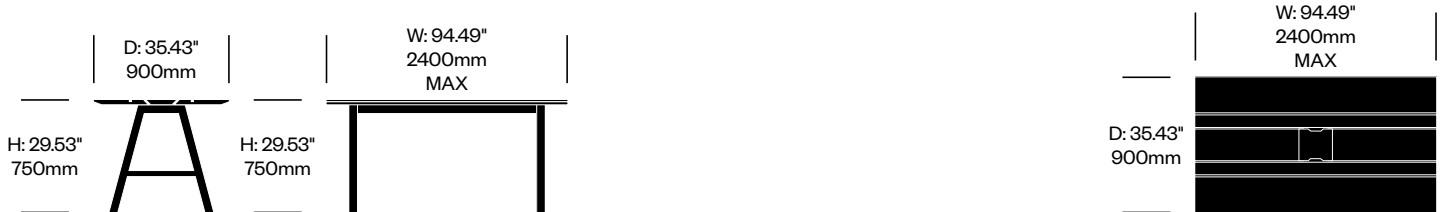

Number	Grade A	Grade B	Grade C	Grade D	Grade E
HCBZ-PNTW-L	5,541.00	5,609.00	5,676.00	6,309.00	6,372.00

**WorkBench Collaborative Table,
Wood Top**

Number	Grade A	Grade B	Grade C	Grade D	Grade E
HCBZ-PNTW-W	11,105.00	11,992.00	12,359.00	12,892.00	13,326.00

BuzziPicNic

BuzziSpace | Alain Gilles | 2014 | Imported from the Netherlands

To order, specify:

1. Product number
2. Top laminate color (if applicable)
3. Wood color

Standard Height Meet Collaborative Tables

35.43" Depth, Laminate Top	Number	Grade A	Grade B	Grade C	Grade D	Grade E
62.99" Width	HCBZ-PNTM-L3562L	2,621.00	2,653.00	2,707.00	2,907.00	3,014.00
70.87" Width	HCBZ-PNTM-L3570L	2,750.00	2,787.00	2,840.00	3,044.00	3,163.00
78.74" Width	HCBZ-PNTM-L3578L	2,791.00	2,832.00	2,888.00	3,097.00	3,211.00
86.61" Width	HCBZ-PNTM-L3586L	2,836.00	2,880.00	2,937.00	3,152.00	3,261.00
94.49" Width	HCBZ-PNTM-L3594L	2,919.00	2,974.00	3,021.00	3,217.00	3,358.00

Standard Height Meet Collaborative Tables

35.43" Depth, Wood Top	Number	Grade A	Grade B	Grade C	Grade D	Grade E
62.99" Width	HCBZ-PNTM-L3562W	5,614.00	5,758.00	5,833.00	6,351.00	6,733.00
70.87" Width	HCBZ-PNTM-L3570W	5,724.00	5,871.00	5,951.00	6,498.00	6,868.00
78.74" Width	HCBZ-PNTM-L3578W	5,833.00	5,980.00	6,085.00	6,646.00	7,001.00
86.61" Width	HCBZ-PNTM-L3586W	5,943.00	6,092.00	6,166.00	6,794.00	7,133.00
94.49" Width	HCBZ-PNTM-L3594W	6,076.00	6,225.00	6,320.00	6,940.00	7,291.00