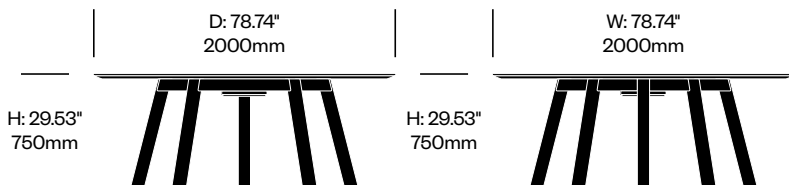

Small Round Collaborative Table,

Wood	Number	Grade A	Grade B	Grade C	Grade D
Removable Cover	HCBZ-PNTR-SSW	10,551.00	10,976.00	11,070.00	11,628.00
Flip Top Cover	HCBZ-PNTR-SHW	13,765.00	14,091.00	14,182.00	14,867.00