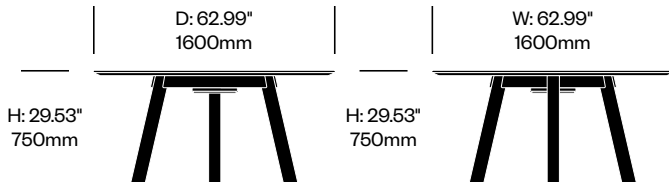

Small Round Collaborative Table,

Wood	Number	Grade A	Grade B	Grade C	Grade D
Removable Cover	HCBZ-PNTR-SSW	10,551.00	10,976.00	11,070.00	11,628.00
Flip Top Cover	HCBZ-PNTR-SHW	13,765.00	14,091.00	14,182.00	14,867.00