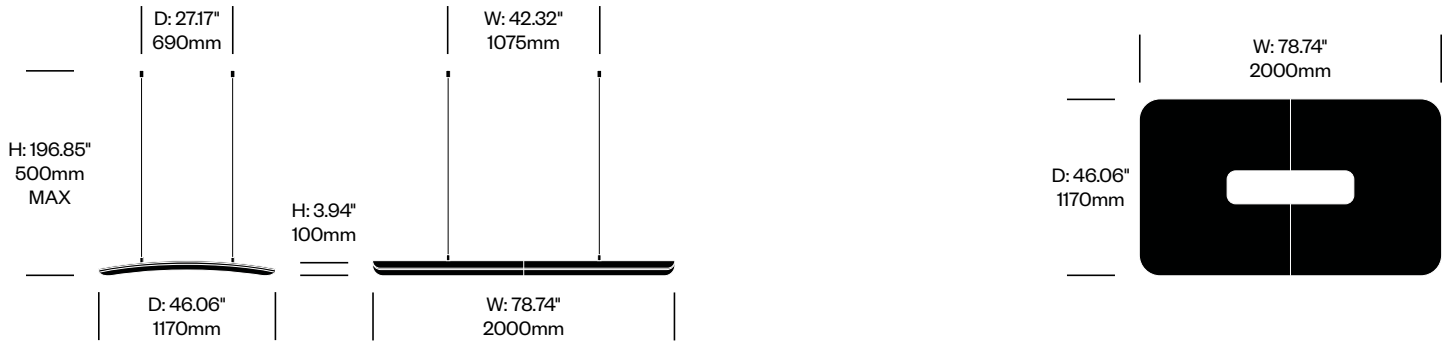

Small Suspended Screen	Number	Grade A	Grade B	Grade C	Grade D	Grade E	Grade F
78.74" (2000mm) Cables	HCBZ-ZPSS-11	4,504.00	4,827.00	4,986.00	5,076.00	5,529.00	5,769.00
196.85" (5000mm) Cables	HCBZ-ZPSS-12	4,863.00	5,186.00	5,345.00	5,435.00	5,888.00	6,128.00