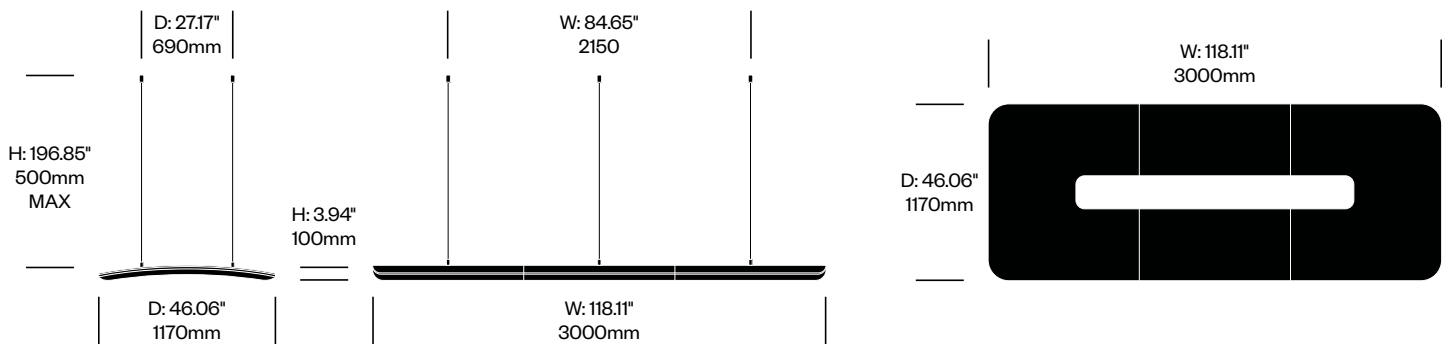

Alu (BTR-9006)
Black (BTR-9005)

BuzziZepp

BuzziSpace | Alain Gilles and BuzziSpace Studio | 2018 | Imported from the Netherlands

To order, specify:

1. Product number
2. Upholstery and color
3. Cable trim color

Small Suspended Screen	Number	Grade A	Grade B	Grade C	Grade D	Grade E	Grade F
78.74" (2000mm) Cables	HCBZ-ZPSS-11	4,504.00	4,827.00	4,986.00	5,076.00	5,529.00	5,769.00
196.85" (5000mm) Cables	HCBZ-ZPSS-12	4,863.00	5,186.00	5,345.00	5,435.00	5,888.00	6,128.00