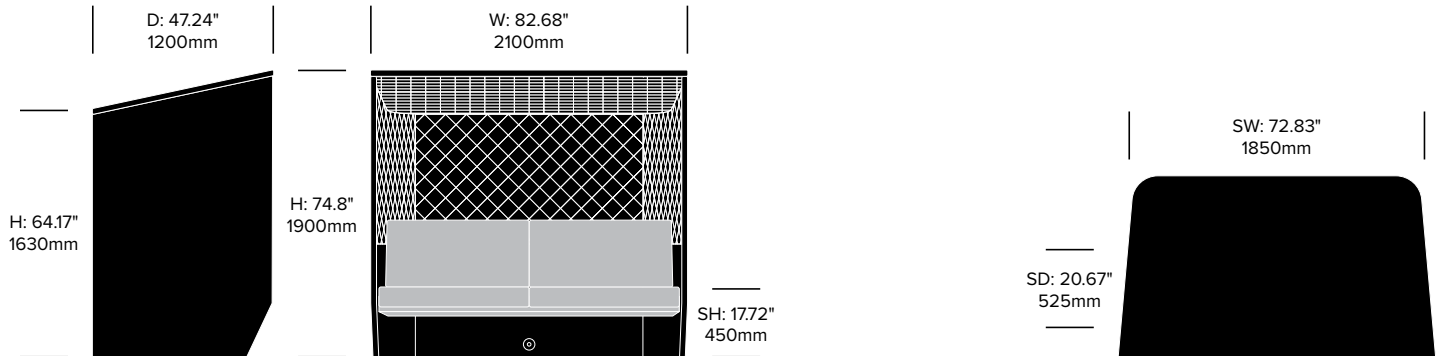

Large Closed Booth, Flat	Number	List Price
Fabric	HCBZ-VLB3-CF	15,552.00
Fabric with Laminate Tablet	HCBZ-VLB3-CF3L	16,225.00
Fabric with Wood Tablet	HCBZ-VLB3-CF3W	16,282.00

Large Closed Booth, 3D Rib	Number	List Price
Fabric	HCBZ-VLB3-CR	16,480.00
Fabric with Laminate Tablet	HCBZ-VLB3-CR3L	17,153.00
Fabric with Wood Tablet	HCBZ-VLB3-CR3W	17,210.00

Large Closed Booth, 3D Diamond	Number	List Price
Fabric	HCBZ-VLB3-CD	16,480.00
Fabric with Laminate Tablet	HCBZ-VLB3-CD3L	17,153.00
Fabric with Wood Tablet	HCBZ-VLB3-CD3W	17,210.00

Small Open Booth, Flat	Number	List Price
Fabric	HCBZ-VLB1-OF	12,682.00
Fabric with Laminate Tablet	HCBZ-VLB1-OF1L	13,124.00
Fabric with Wood Tablet	HCBZ-VLB1-OF1W	13,335.00