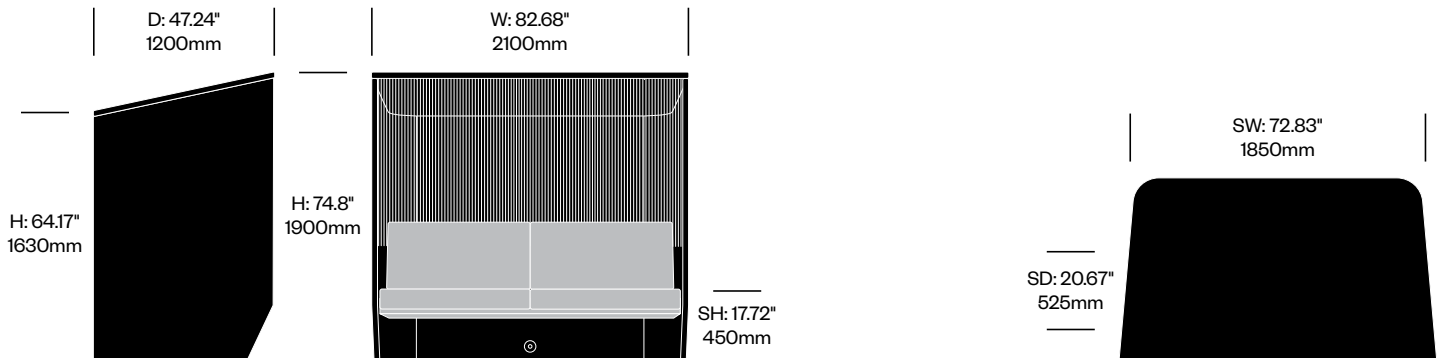

Medium Closed Booth, Flat	Number	List Price
Fabric	HCBZ-VLB2-CF	14,333.00
Fabric with Laminate Tablet	HCBZ-VLB2-CF2L	14,890.00
Fabric with Wood Tablet	HCBZ-VLB2-CF2W	15,024.00

Medium Closed Booth, 3D Rib	Number	List Price
Fabric	HCBZ-VLB2-CR	15,203.00
Fabric with Laminate Tablet	HCBZ-VLB2-CR2L	15,760.00
Fabric with Wood Tablet	HCBZ-VLB2-CR2W	15,894.00

Large Closed Booth, Flat	Number	List Price
Fabric	HCBZ-VLB3-CF	15,552.00
Fabric with Laminate Tablet	HCBZ-VLB3-CF3L	16,225.00
Fabric with Wood Tablet	HCBZ-VLB3-CF3W	16,282.00

Large Closed Booth, 3D Rib	Number	List Price
Fabric	HCBZ-VLB3-CR	16,480.00
Fabric with Laminate Tablet	HCBZ-VLB3-CR3L	17,153.00
Fabric with Wood Tablet	HCBZ-VLB3-CR3W	17,210.00