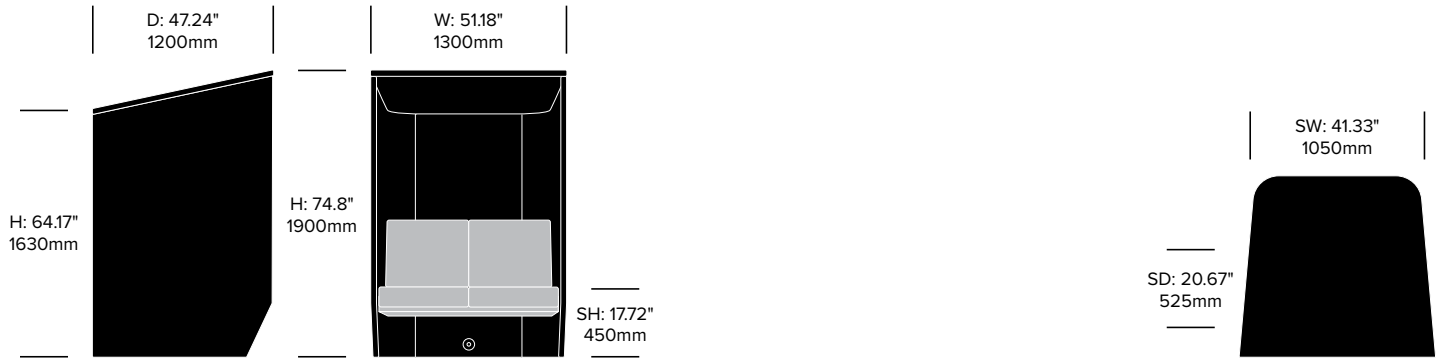

Small Closed Booth, Flat	Number	List Price
Fabric	HCBZ-VLB1-CF	12,180.00
Fabric with Laminate Tablet	HCBZ-VLB1-CF1L	12,622.00
Fabric with Wood Tablet	HCBZ-VLB1-CF1W	12,833.00

Small Closed Booth, 3D Rib	Number	List Price
Fabric	HCBZ-VLB1-CR	12,954.00
Fabric with Laminate Tablet	HCBZ-VLB1-CR1L	13,396.00
Fabric with Wood Tablet	HCBZ-VLB1-CR1W	13,607.00