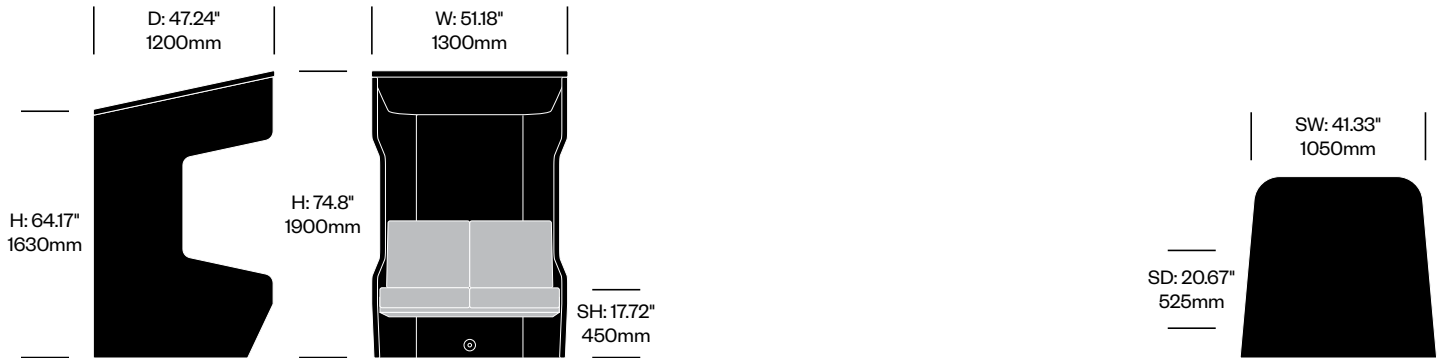

BuzziVille Hub

BuzziSpace | Alain Gilles | 2018 | Imported from the Netherlands

To order, specify:

1. Product number
2. Canopy and walls upholstery and color
3. Seat upholstery and color
4. Tablet surface and color (if applicable)

Small Open Booth, Flat	Number	List Price
Fabric	HCBZ-VLB1-OF	12,682.00
Fabric with Laminate Tablet	HCBZ-VLB1-OFIL	13,124.00
Fabric with Wood Tablet	HCBZ-VLB1-OFIW	13,335.00