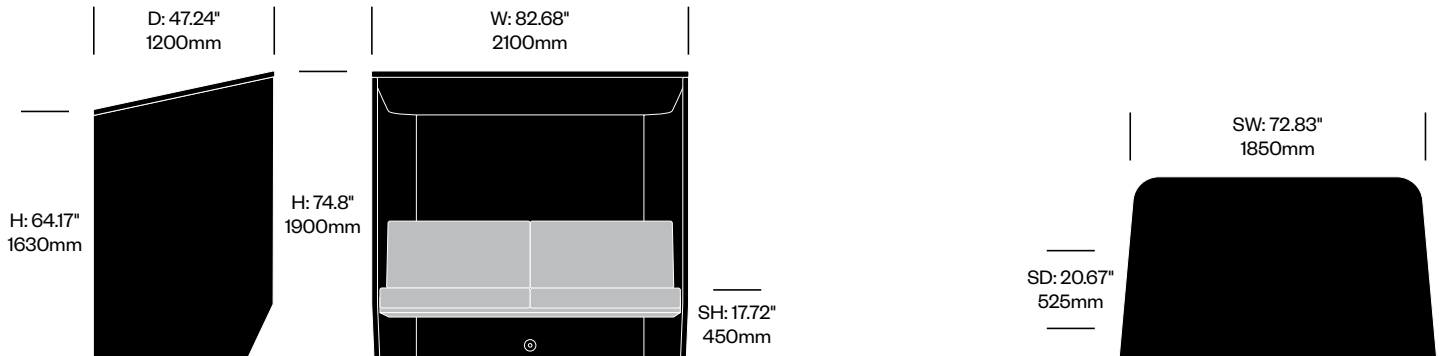

Medium Closed Booth, Flat	Number	List Price
Fabric	HCBZ-VLB2-CF	14,333.00
Fabric with Laminate Tablet	HCBZ-VLB2-CF2L	14,890.00
Fabric with Wood Tablet	HCBZ-VLB2-CF2W	15,024.00

Medium Closed Booth, 3D Rib	Number	List Price
Fabric	HCBZ-VLB2-CR	15,203.00
Fabric with Laminate Tablet	HCBZ-VLB2-CR2L	15,760.00
Fabric with Wood Tablet	HCBZ-VLB2-CR2W	15,894.00

Large Closed Booth, Flat	Number	List Price
Fabric	HCBZ-VLB3-CF	15,552.00
Fabric with Laminate Tablet	HCBZ-VLB3-CF3L	16,225.00
Fabric with Wood Tablet	HCBZ-VLB3-CF3W	16,282.00

Large Closed Booth, 3D Rib	Number	List Price
Fabric	HCBZ-VLB3-CR	16,480.00
Fabric with Laminate Tablet	HCBZ-VLB3-CR3L	17,153.00
Fabric with Wood Tablet	HCBZ-VLB3-CR3W	17,210.00