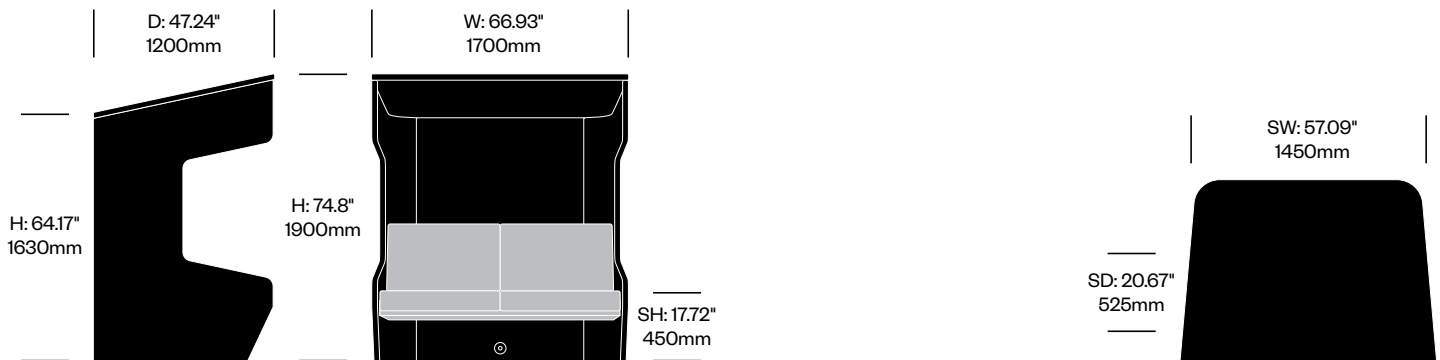

Large Closed Booth, Flat	Number	List Price
Fabric	HCBZ-VLB3-CF	15,552.00
Fabric with Laminate Tablet	HCBZ-VLB3-CF3L	16,225.00
Fabric with Wood Tablet	HCBZ-VLB3-CF3W	16,282.00

Large Closed Booth, 3D Rib	Number	List Price
Fabric	HCBZ-VLB3-CR	16,480.00
Fabric with Laminate Tablet	HCBZ-VLB3-CR3L	17,153.00
Fabric with Wood Tablet	HCBZ-VLB3-CR3W	17,210.00

BuzziVille Hub

BuzziSpace | Alain Gilles | 2018 | Imported from the Netherlands

To order, specify:

1. Product number
2. Canopy and walls upholstery and color
3. Seat upholstery and color
4. Tablet surface and color (if applicable)

Small Open Booth, Flat	Number	List Price
Fabric	HCBZ-VLB1-OF	12,682.00
Fabric with Laminate Tablet	HCBZ-VLB1-OFIL	13,124.00
Fabric with Wood Tablet	HCBZ-VLB1-OFIW	13,335.00

Medium Open Booth, Flat	Number	List Price
Fabric	HCBZ-VLB2-OF	14,836.00
Fabric with Laminate Tablet	HCBZ-VLB2-OF2L	15,393.00
Fabric with Wood Tablet	HCBZ-VLB2-OF2W	15,527.00