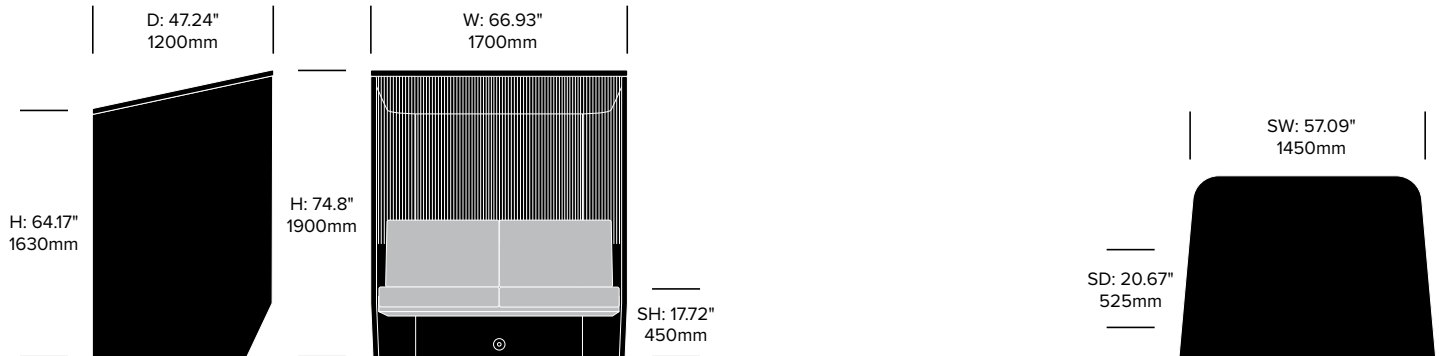

Small Closed Booth, 3D Diamond	Number	List Price
Fabric	HCBZ-VLB1-CD	12,954.00
Fabric with Laminate Tablet	HCBZ-VLB1-CD1L	13,396.00
Fabric with Wood Tablet	HCBZ-VLB1-CD1W	13,607.00

Medium Closed Booth, Flat	Number	List Price
Fabric	HCBZ-VLB2-CF	14,333.00
Fabric with Laminate Tablet	HCBZ-VLB2-CF2L	14,890.00
Fabric with Wood Tablet	HCBZ-VLB2-CF2W	15,024.00

Medium Closed Booth, 3D Rib	Number	List Price
Fabric	HCBZ-VLB2-CR	15,203.00
Fabric with Laminate Tablet	HCBZ-VLB2-CR2L	15,760.00
Fabric with Wood Tablet	HCBZ-VLB2-CR2W	15,894.00

Medium Closed Booth, 3D Diamond	Number	List Price
Fabric	HCBZ-VLB2-CD	15,203.00
Fabric with Laminate Tablet	HCBZ-VLB2-CD2L	15,760.00
Fabric with Wood Tablet	HCBZ-VLB2-CD2W	15,894.00