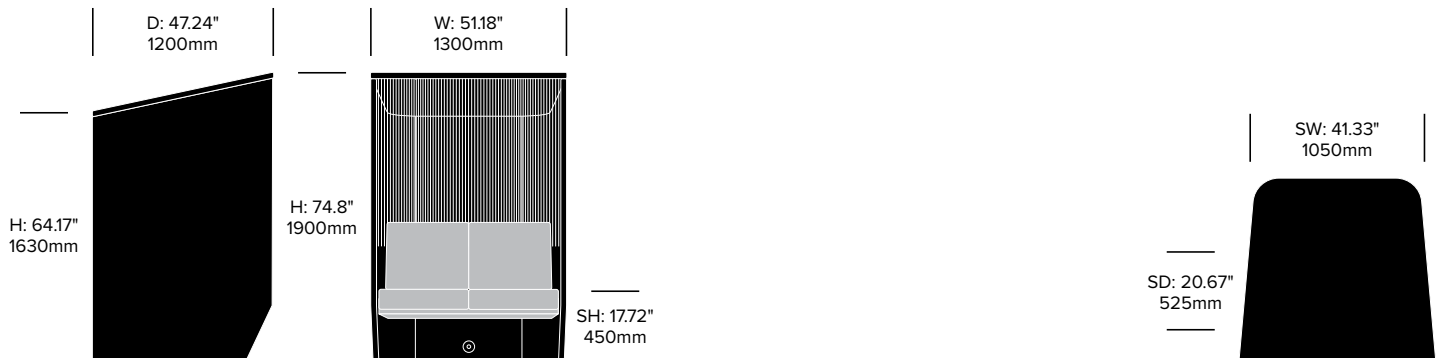

Small Closed Booth, Flat	Number	List Price
Fabric	HCBZ-VLB1-CF	12,180.00
Fabric with Laminate Tablet	HCBZ-VLB1-CF1L	12,622.00
Fabric with Wood Tablet	HCBZ-VLB1-CF1W	12,833.00

Small Closed Booth, 3D Rib	Number	List Price
Fabric	HCBZ-VLB1-CR	12,954.00
Fabric with Laminate Tablet	HCBZ-VLB1-CR1L	13,396.00
Fabric with Wood Tablet	HCBZ-VLB1-CR1W	13,607.00