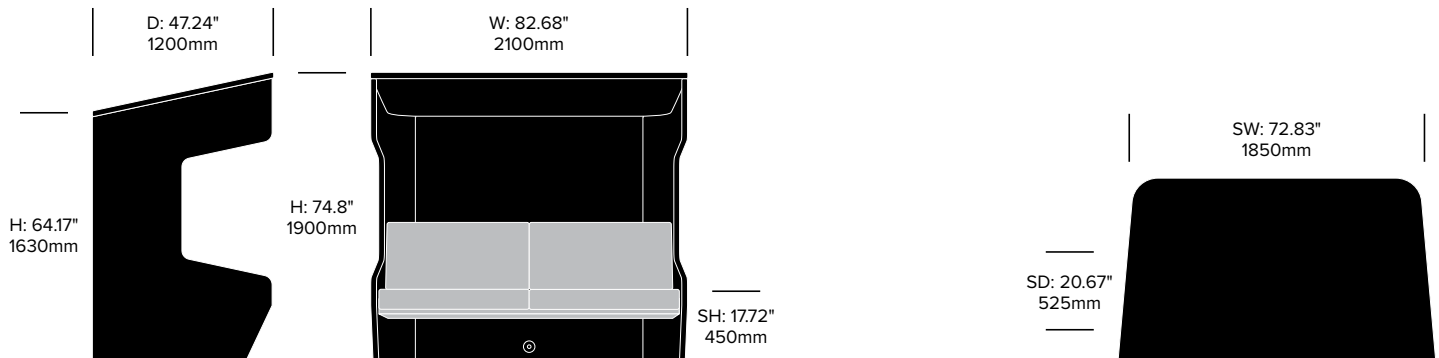

Large Closed Booth, 3D Diamond	Number	List Price
Fabric	HCBZ-VLB3-CD	16,480.00
Fabric with Laminate Tablet	HCBZ-VLB3-CD3L	17,153.00
Fabric with Wood Tablet	HCBZ-VLB3-CD3W	17,210.00

Small Open Booth, Flat	Number	List Price
Fabric	HCBZ-VLB1-OF	12,682.00
Fabric with Laminate Tablet	HCBZ-VLB1-OF1L	13,124.00
Fabric with Wood Tablet	HCBZ-VLB1-OF1W	13,335.00

BuzziVille Hub

BuzziSpace | Alain Gilles | 2018 | Imported from the Netherlands

To order, specify:

1. Product number
2. Canopy and walls upholstery and color
3. Seat upholstery and color
4. Tablet surface and color

Medium Open Booth, Flat	Number	List Price
Fabric	HCBZ-VLB2-OF	14,836.00
Fabric with Laminate Tablet	HCBZ-VLB2-OF2L	15,393.00
Fabric with Wood Tablet	HCBZ-VLB2-OF2W	15,527.00

Large Open Booth, Flat	Number	List Price
Fabric	HCBZ-VLB3-OF	16,140.00
Fabric with Laminate Tablet	HCBZ-VLB3-OF3L	16,813.00
Fabric with Wood Tablet	HCBZ-VLB3-OF3W	16,870.00