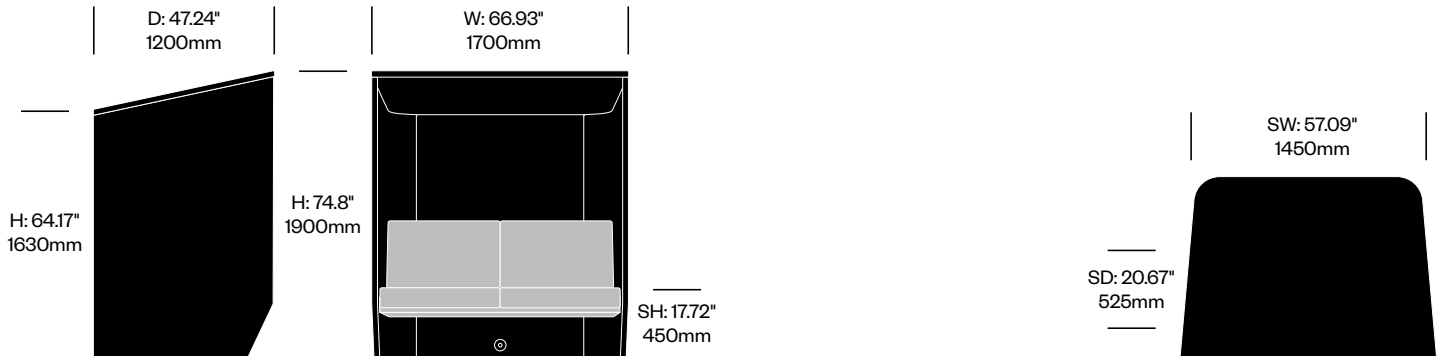

Small Closed Booth, Flat	Number	List Price
Fabric	HCBZ-VLB1-CF	12,180.00
Fabric with Laminate Tablet	HCBZ-VLB1-CFIL	12,622.00
Fabric with Wood Tablet	HCBZ-VLB1-CFIW	12,833.00

Small Closed Booth, 3D Rib	Number	List Price
Fabric	HCBZ-VLB1-CR	12,954.00
Fabric with Laminate Tablet	HCBZ-VLB1-CRIL	13,396.00
Fabric with Wood Tablet	HCBZ-VLB1-CRIW	13,607.00

Medium Closed Booth, Flat	Number	List Price
Fabric	HCBZ-VLB2-CF	14,333.00
Fabric with Laminate Tablet	HCBZ-VLB2-CF2L	14,890.00
Fabric with Wood Tablet	HCBZ-VLB2-CF2W	15,024.00

Medium Closed Booth, 3D Rib	Number	List Price
Fabric	HCBZ-VLB2-CR	15,203.00
Fabric with Laminate Tablet	HCBZ-VLB2-CR2L	15,760.00
Fabric with Wood Tablet	HCBZ-VLB2-CR2W	15,894.00