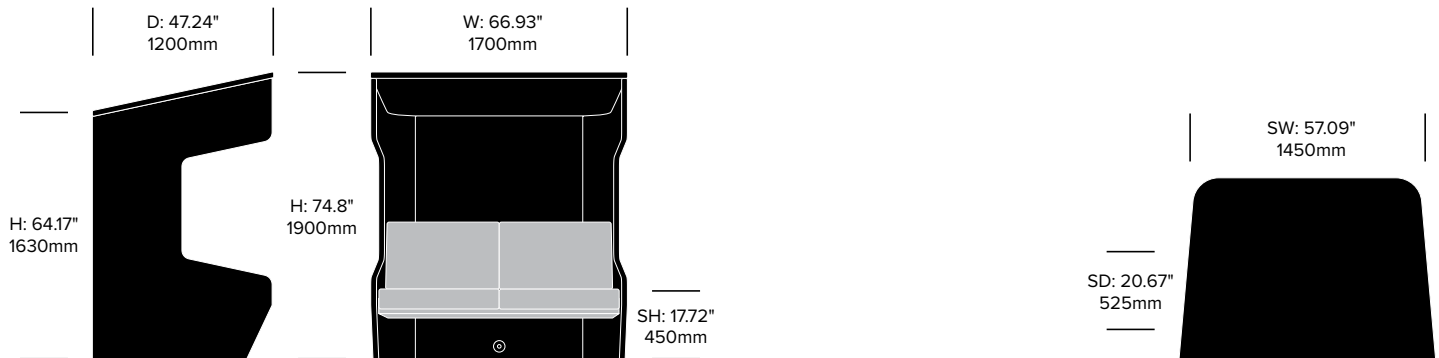

BuzziVille Hub

BuzziSpace | Alain Gilles | 2018 | Imported from the Netherlands

To order, specify:

1. Product number
2. Canopy and walls upholstery and color
3. Seat upholstery and color
4. Tablet surface and color

Medium Open Booth, Flat	Number	List Price
Fabric	HCBZ-VLB2-OF	14,836.00
Fabric with Laminate Tablet	HCBZ-VLB2-OF2L	15,393.00
Fabric with Wood Tablet	HCBZ-VLB2-OF2W	15,527.00