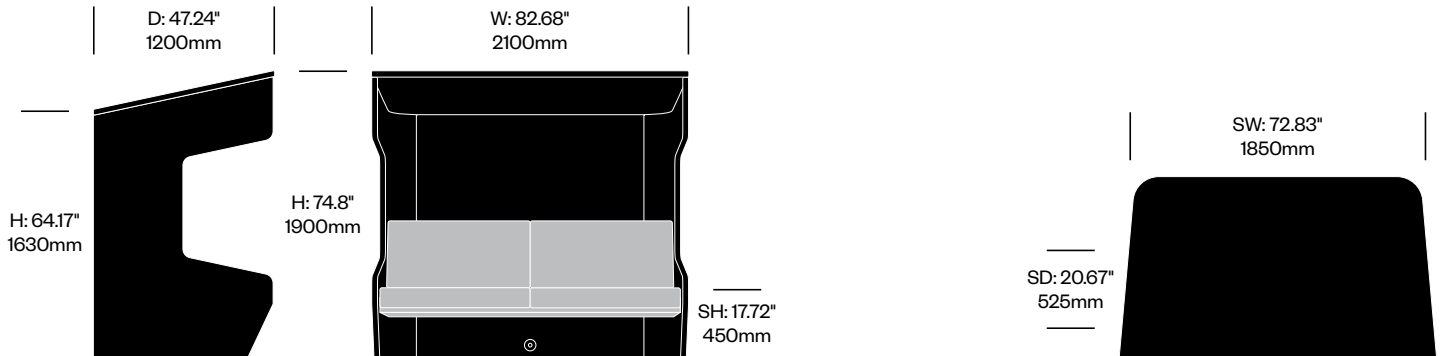

BuzziVille Hub

BuzziSpace | Alain Gilles | 2018 | Imported from the Netherlands

To order, specify:

1. Product number
2. Canopy and walls upholstery and color
3. Seat upholstery and color
4. Tablet surface and color

Large Open Booth, Flat	Number	List Price
Fabric	HCBZ-VLB3-OF	16,140.00
Fabric with Laminate Tablet	HCBZ-VLB3-OF3L	16,813.00
Fabric with Wood Tablet	HCBZ-VLB3-OF3W	16,870.00

To order, specify:

1. Product number

Light	Number	List Price
	HCBZ-VLL-B	634.00