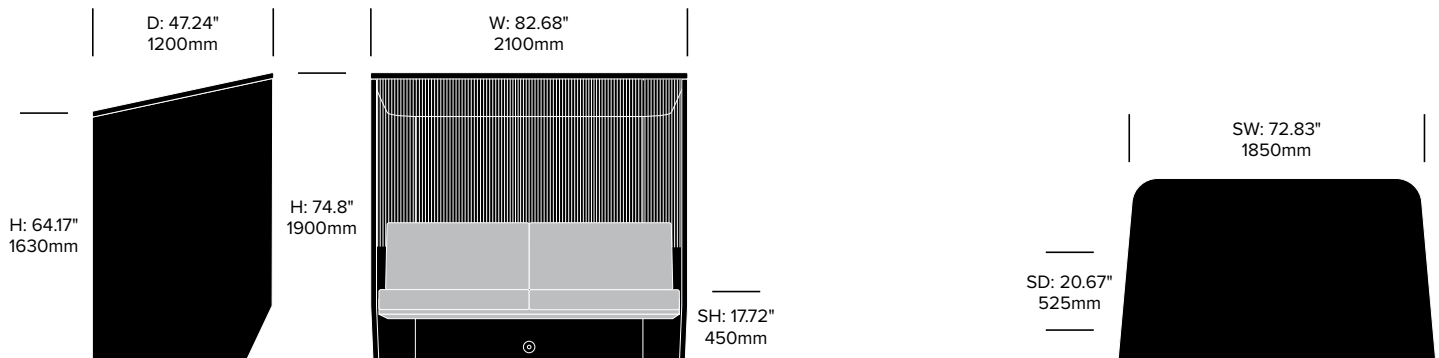

Medium Closed Booth, 3D Rib	Number	List Price
Fabric	HCBZ-VLB2-CR	15,203.00
Fabric with Laminate Tablet	HCBZ-VLB2-CR2L	15,760.00
Fabric with Wood Tablet	HCBZ-VLB2-CR2W	15,894.00

Medium Closed Booth, 3D Diamond	Number	List Price
Fabric	HCBZ-VLB2-CD	15,203.00
Fabric with Laminate Tablet	HCBZ-VLB2-CD2L	15,760.00
Fabric with Wood Tablet	HCBZ-VLB2-CD2W	15,894.00

Large Closed Booth, Flat	Number	List Price
Fabric	HCBZ-VLB3-CF	15,552.00
Fabric with Laminate Tablet	HCBZ-VLB3-CF3L	16,225.00
Fabric with Wood Tablet	HCBZ-VLB3-CF3W	16,282.00

Large Closed Booth, 3D Rib	Number	List Price
Fabric	HCBZ-VLB3-CR	16,480.00
Fabric with Laminate Tablet	HCBZ-VLB3-CR3L	17,153.00
Fabric with Wood Tablet	HCBZ-VLB3-CR3W	17,210.00