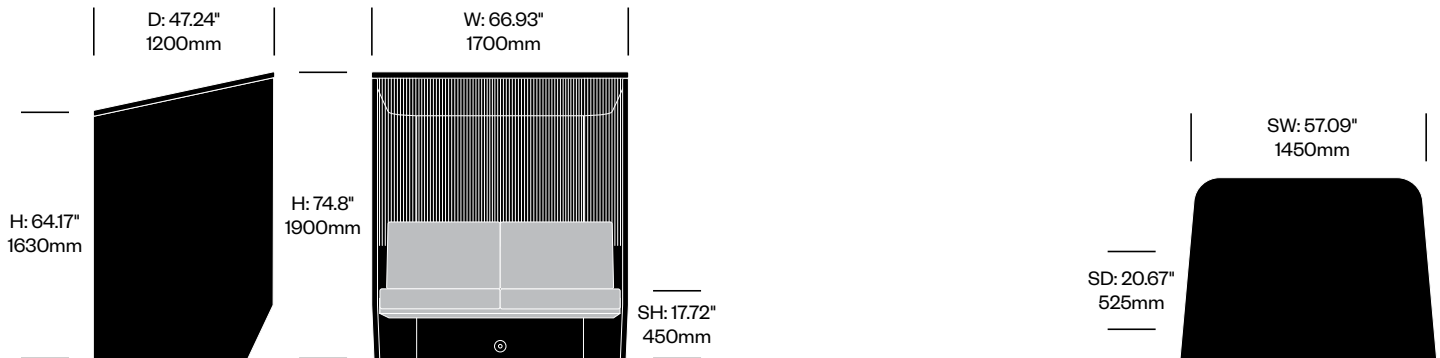

Small Closed Booth, Flat	Number	List Price
Fabric	HCBZ-VLB1-CF	12,180.00
Fabric with Laminate Tablet	HCBZ-VLB1-CFIL	12,622.00
Fabric with Wood Tablet	HCBZ-VLB1-CFIW	12,833.00

Small Closed Booth, 3D Rib	Number	List Price
Fabric	HCBZ-VLB1-CR	12,954.00
Fabric with Laminate Tablet	HCBZ-VLB1-CRIL	13,396.00
Fabric with Wood Tablet	HCBZ-VLB1-CRIW	13,607.00

Medium Closed Booth, Flat	Number	List Price
Fabric	HCBZ-VLB2-CF	14,333.00
Fabric with Laminate Tablet	HCBZ-VLB2-CF2L	14,890.00
Fabric with Wood Tablet	HCBZ-VLB2-CF2W	15,024.00

Medium Closed Booth, 3D Rib	Number	List Price
Fabric	HCBZ-VLB2-CR	15,203.00
Fabric with Laminate Tablet	HCBZ-VLB2-CR2L	15,760.00
Fabric with Wood Tablet	HCBZ-VLB2-CR2W	15,894.00