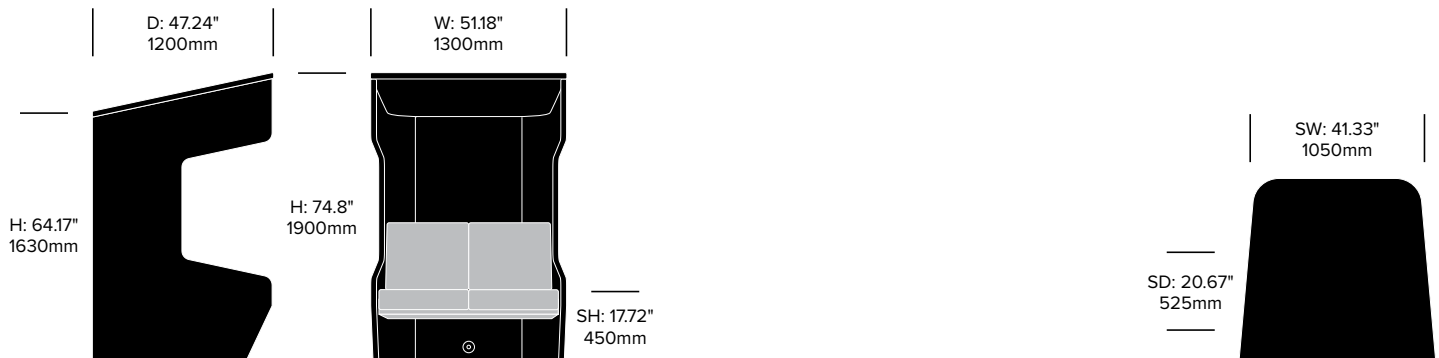

Large Closed Booth, Flat	Number	List Price
Fabric	HCBZ-VLB3-CF	15,552.00
Fabric with Laminate Tablet	HCBZ-VLB3-CF3L	16,225.00
Fabric with Wood Tablet	HCBZ-VLB3-CF3W	16,282.00

Large Closed Booth, 3D Rib	Number	List Price
Fabric	HCBZ-VLB3-CR	16,480.00
Fabric with Laminate Tablet	HCBZ-VLB3-CR3L	17,153.00
Fabric with Wood Tablet	HCBZ-VLB3-CR3W	17,210.00

Large Closed Booth, 3D Diamond	Number	List Price
Fabric	HCBZ-VLB3-CD	16,480.00
Fabric with Laminate Tablet	HCBZ-VLB3-CD3L	17,153.00
Fabric with Wood Tablet	HCBZ-VLB3-CD3W	17,210.00

Small Open Booth, Flat	Number	List Price
Fabric	HCBZ-VLB1-OF	12,682.00
Fabric with Laminate Tablet	HCBZ-VLB1-OF1L	13,124.00
Fabric with Wood Tablet	HCBZ-VLB1-OF1W	13,335.00