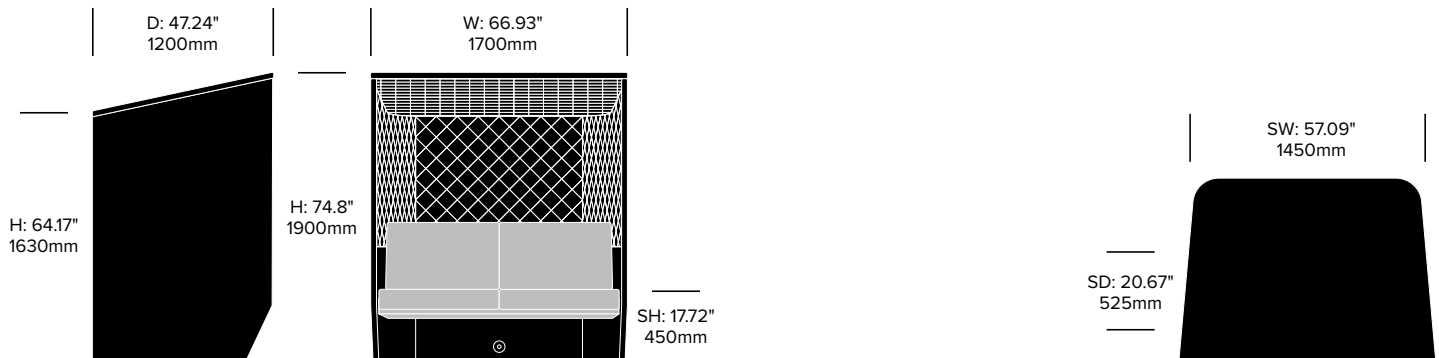

Small Closed Booth, 3D Diamond	Number	List Price
Fabric	HCBZ-VLB1-CD	12,954.00
Fabric with Laminate Tablet	HCBZ-VLB1-CD1L	13,396.00
Fabric with Wood Tablet	HCBZ-VLB1-CD1W	13,607.00

Medium Closed Booth, Flat	Number	List Price
Fabric	HCBZ-VLB2-CF	14,333.00
Fabric with Laminate Tablet	HCBZ-VLB2-CF2L	14,890.00
Fabric with Wood Tablet	HCBZ-VLB2-CF2W	15,024.00

Medium Closed Booth, 3D Rib	Number	List Price
Fabric	HCBZ-VLB2-CR	15,203.00
Fabric with Laminate Tablet	HCBZ-VLB2-CR2L	15,760.00
Fabric with Wood Tablet	HCBZ-VLB2-CR2W	15,894.00

Medium Closed Booth, 3D Diamond	Number	List Price
Fabric	HCBZ-VLB2-CD	15,203.00
Fabric with Laminate Tablet	HCBZ-VLB2-CD2L	15,760.00
Fabric with Wood Tablet	HCBZ-VLB2-CD2W	15,894.00