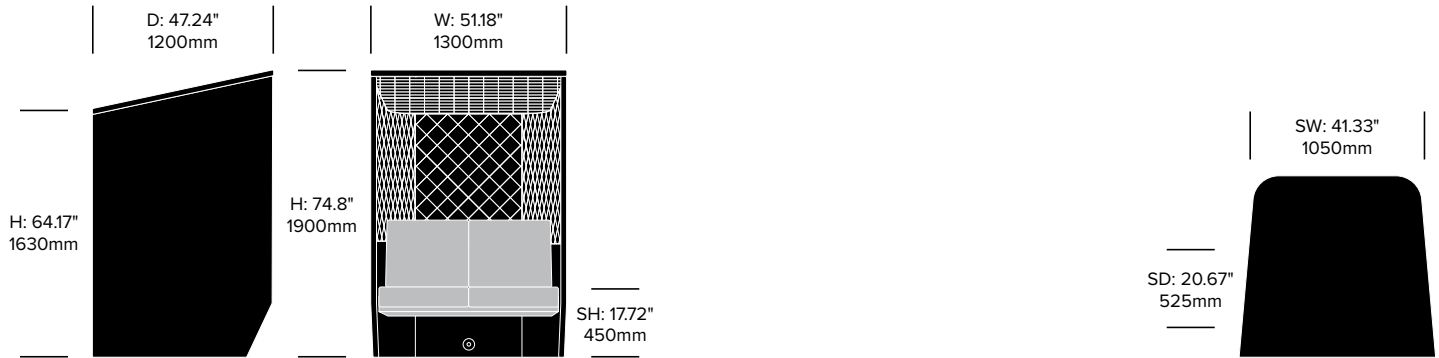

Small Closed Booth, Flat	Number	List Price
Fabric	HCBZ-VLB1-CF	12,180.00
Fabric with Laminate Tablet	HCBZ-VLB1-CF1L	12,622.00
Fabric with Wood Tablet	HCBZ-VLB1-CF1W	12,833.00

Small Closed Booth, 3D Rib	Number	List Price
Fabric	HCBZ-VLB1-CR	12,954.00
Fabric with Laminate Tablet	HCBZ-VLB1-CR1L	13,396.00
Fabric with Wood Tablet	HCBZ-VLB1-CR1W	13,607.00

Small Closed Booth, 3D Diamond	Number	List Price
Fabric	HCBZ-VLB1-CD	12,954.00
Fabric with Laminate Tablet	HCBZ-VLB1-CD1L	13,396.00
Fabric with Wood Tablet	HCBZ-VLB1-CD1W	13,607.00

Medium Closed Booth, Flat	Number	List Price
Fabric	HCBZ-VLB2-CF	14,333.00
Fabric with Laminate Tablet	HCBZ-VLB2-CF2L	14,890.00
Fabric with Wood Tablet	HCBZ-VLB2-CF2W	15,024.00