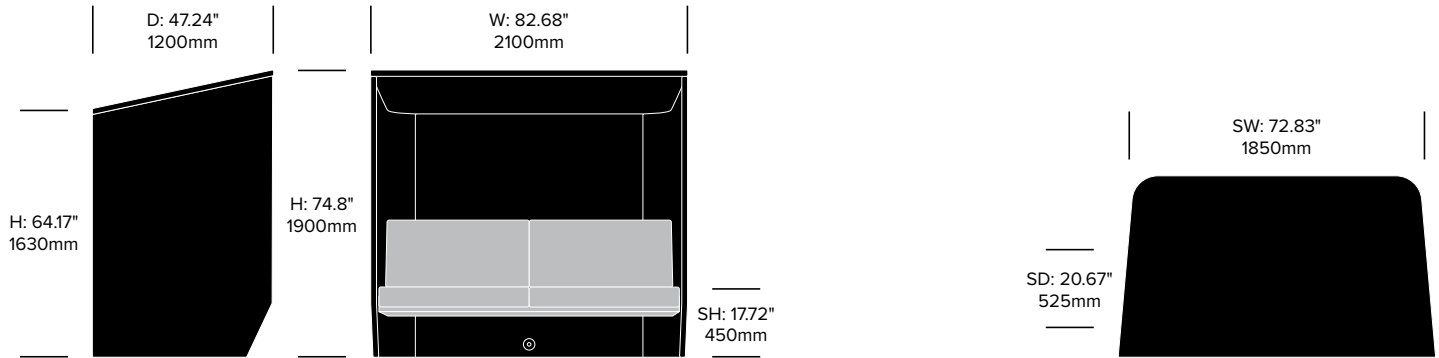

Medium Closed Booth, 3D Rib	Number	List Price
Fabric	HCBZ-VLB2-CR	15,203.00
Fabric with Laminate Tablet	HCBZ-VLB2-CR2L	15,760.00
Fabric with Wood Tablet	HCBZ-VLB2-CR2W	15,894.00

Medium Closed Booth, 3D Diamond	Number	List Price
Fabric	HCBZ-VLB2-CD	15,203.00
Fabric with Laminate Tablet	HCBZ-VLB2-CD2L	15,760.00
Fabric with Wood Tablet	HCBZ-VLB2-CD2W	15,894.00

Large Closed Booth, Flat	Number	List Price
Fabric	HCBZ-VLB3-CF	15,552.00
Fabric with Laminate Tablet	HCBZ-VLB3-CF3L	16,225.00
Fabric with Wood Tablet	HCBZ-VLB3-CF3W	16,282.00

Large Closed Booth, 3D Rib	Number	List Price
Fabric	HCBZ-VLB3-CR	16,480.00
Fabric with Laminate Tablet	HCBZ-VLB3-CR3L	17,153.00
Fabric with Wood Tablet	HCBZ-VLB3-CR3W	17,210.00