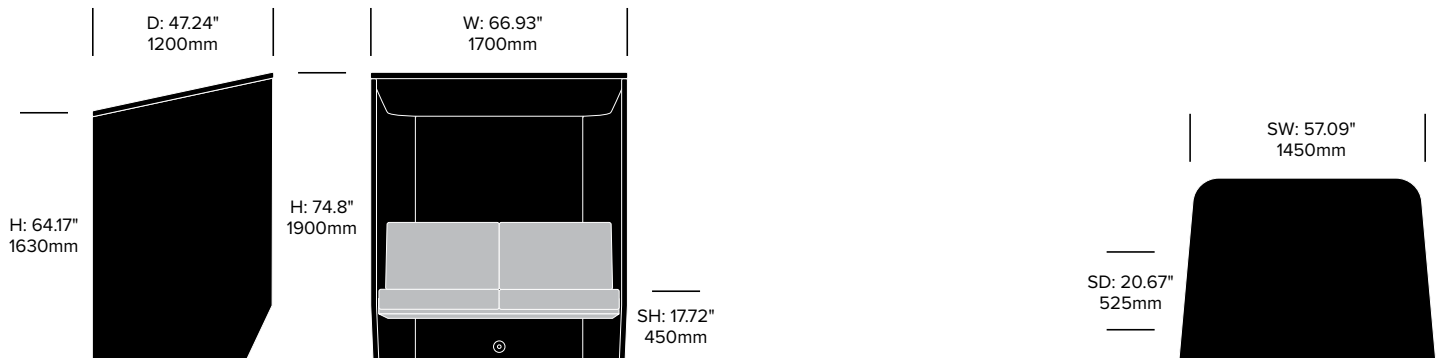

Small Closed Booth, Flat	Number	List Price
Fabric	HCBZ-VLB1-CF	12,180.00
Fabric with Laminate Tablet	HCBZ-VLB1-CF1L	12,622.00
Fabric with Wood Tablet	HCBZ-VLB1-CF1W	12,833.00

Small Closed Booth, 3D Rib	Number	List Price
Fabric	HCBZ-VLB1-CR	12,954.00
Fabric with Laminate Tablet	HCBZ-VLB1-CR1L	13,396.00
Fabric with Wood Tablet	HCBZ-VLB1-CR1W	13,607.00

Small Closed Booth, 3D Diamond	Number	List Price
Fabric	HCBZ-VLB1-CD	12,954.00
Fabric with Laminate Tablet	HCBZ-VLB1-CD1L	13,396.00
Fabric with Wood Tablet	HCBZ-VLB1-CD1W	13,607.00

Medium Closed Booth, Flat	Number	List Price
Fabric	HCBZ-VLB2-CF	14,333.00
Fabric with Laminate Tablet	HCBZ-VLB2-CF2L	14,890.00
Fabric with Wood Tablet	HCBZ-VLB2-CF2W	15,024.00