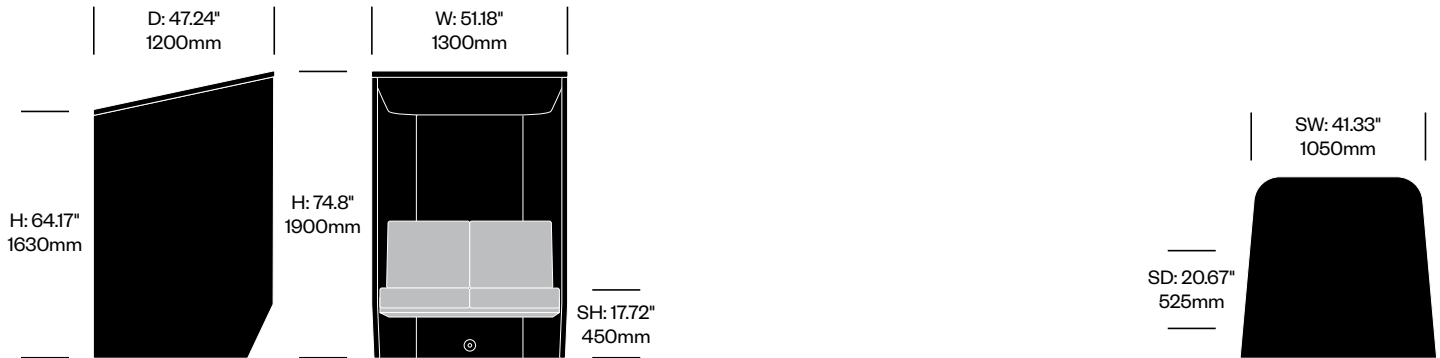

Small Closed Booth, Flat	Number	List Price
Fabric	HCBZ-VLB1-CF	12,180.00
Fabric with Laminate Tablet	HCBZ-VLB1-CFIL	12,622.00
Fabric with Wood Tablet	HCBZ-VLB1-CFIW	12,833.00

Small Closed Booth, 3D Rib	Number	List Price
Fabric	HCBZ-VLB1-CR	12,954.00
Fabric with Laminate Tablet	HCBZ-VLB1-CRIL	13,396.00
Fabric with Wood Tablet	HCBZ-VLB1-CRIW	13,607.00