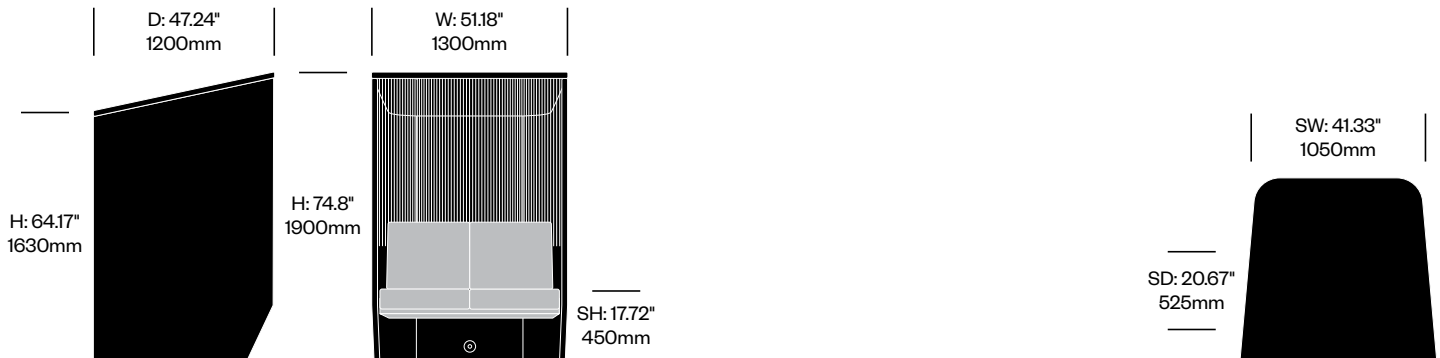

Small Closed Booth, Flat	Number	List Price
Fabric	HCBZ-VLB1-CF	12,180.00
Fabric with Laminate Tablet	HCBZ-VLB1-CFIL	12,622.00
Fabric with Wood Tablet	HCBZ-VLB1-CFIW	12,833.00

Small Closed Booth, 3D Rib	Number	List Price
Fabric	HCBZ-VLB1-CR	12,954.00
Fabric with Laminate Tablet	HCBZ-VLB1-CRIL	13,396.00
Fabric with Wood Tablet	HCBZ-VLB1-CRIW	13,607.00