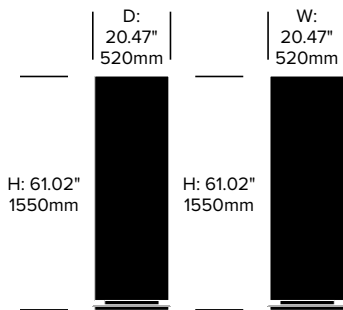

BuzziTotem

BuzziSpace | BuzziSpace Studio | 2016 | Made in the United States

To order, specify:

1. Product number
2. Upholstery and color
3. Base paint color

Small Beam Totem	Number	Grade A	Grade B	Grade C	Grade D	Grade E	Grade F
Flat Base	HCBZ-TTS1-12	1,766.00	1,966.00	2,046.00	2,091.00	2,319.00	2,437.00
Base on Casters	HCBZ-TTS1-1C2	2,046.00	2,246.00	2,326.00	2,371.00	2,599.00	2,717.00