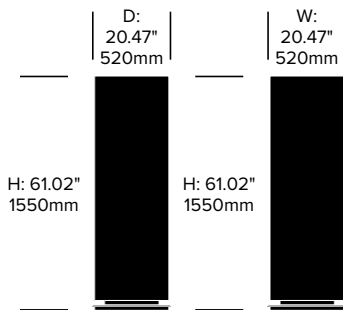

Medium Cylinder Totem	Number	Grade A	Grade B	Grade C	Grade D	Grade E	Grade F
Flat Base	HCBZ-TTS2-22	2,379.00	2,679.00	2,800.00	2,866.00	3,205.00	3,384.00
Base on Casters	HCBZ-TTS2-2C2	2,729.00	3,029.00	3,150.00	3,216.00	3,555.00	3,734.00