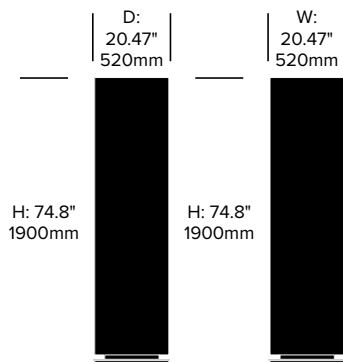

Large Beam Totem	Number	Grade A	Grade B	Grade C	Grade D	Grade E	Grade F
Flat Base	HCBZ-TTS1-32	2,794.00	3,112.00	3,237.00	3,307.00	3,667.00	3,857.00
Base on Casters	HCBZ-TTS1-3C2	3,074.00	3,392.00	3,517.00	3,587.00	3,947.00	4,137.00