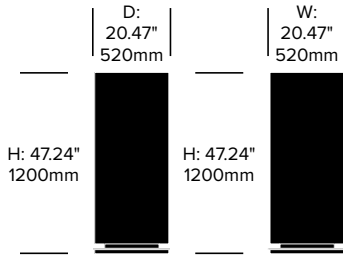

Fabric Grade F

Kvadrat® Matrix (BMX)

Base Paint

Black (BTR-9005)
White (BTR-9010)

BuzziTotem

BuzziSpace | BuzziSpace Studio | 2016 | Made in the United States

To order, specify:

1. Product number
2. Upholstery and color
3. Base paint color