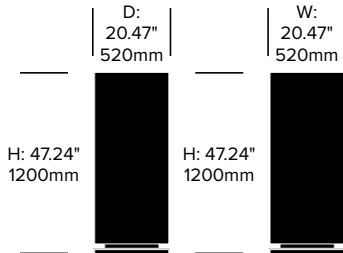

BuzziTotem

BuzziSpace | BuzziSpace Studio | 2016 | Made in the United States

To order, specify:

1. Product number
2. Upholstery and color
3. Base paint color

Small Beam Totem	Number	Grade A	Grade B	Grade C	Grade D	Grade E	Grade F
Flat Base	HCBZ-TTS1-12	1,766.00	1,966.00	2,046.00	2,091.00	2,319.00	2,437.00
Base on Casters	HCBZ-TTS1-1C2	2,046.00	2,246.00	2,326.00	2,371.00	2,599.00	2,717.00