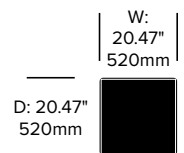

Large Beam Totem	Number	Grade A	Grade B	Grade C	Grade D	Grade E	Grade F
Flat Base	HCBZ-TTS1-32	2,794.00	3,112.00	3,237.00	3,307.00	3,667.00	3,857.00
Base on Casters	HCBZ-TTS1-3C2	3,074.00	3,392.00	3,517.00	3,587.00	3,947.00	4,137.00