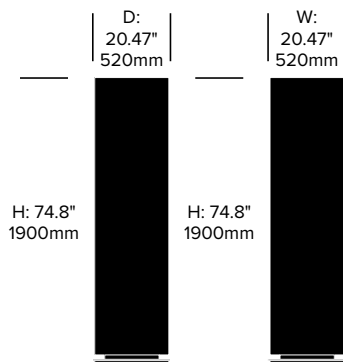

Large Cylinder Totem	Number	Grade A	Grade B	Grade C	Grade D	Grade E	Grade F
Flat Base	HCBZ-TTS2-32	2,794.00	3,151.00	3,293.00	3,374.00	3,778.00	3,991.00
Base on Casters	HCBZ-TTS2-3C2	3,144.00	3,501.00	3,643.00	3,724.00	4,128.00	4,341.00