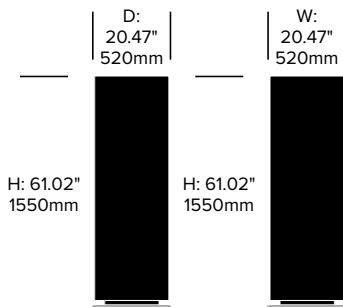

BuzziTotem

BuzziSpace | BuzziSpace Studio | 2016 | Imported from the Netherlands

To order, specify:

1. Product number
2. Upholstery and color
3. Base paint color

Small Beam Totem	Number	Grade A	Grade B	Grade C	Grade D	Grade E	Grade F
Flat Base	HCBZ-TTS1-12	1,766.00	1,966.00	2,046.00	2,091.00	2,319.00	2,437.00
Base on Casters	HCBZ-TTS1-1C2	2,046.00	2,246.00	2,326.00	2,371.00	2,599.00	2,717.00