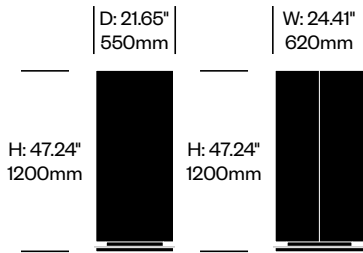

BuzziTotem

BuzziSpace | BuzziSpace Studio | 2016 | Made in the United States

To order, specify:

1. Product number
2. Upholstery and color
3. Base paint color

Small Wedge Totem	Number	Grade A	Grade B	Grade C	Grade D	Grade E	Grade F
Flat Base	HCBZ-TTS3-12	1,819.00	2,025.00	2,107.00	2,154.00	2,389.00	2,510.00
Base on Casters	HCBZ-TTS3-1C2	2,035.00	2,241.00	2,323.00	2,370.00	2,605.00	2,726.00