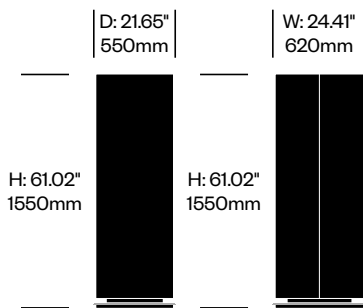

Large Beam Totem	Number	Grade A	Grade B	Grade C	Grade D	Grade E	Grade F
Flat Base	HCBZ-TTS1-32	2,878.00	3,205.00	3,334.00	3,406.00	3,777.00	3,973.00
Base on Casters	HCBZ-TTS1-3C2	3,166.00	3,493.00	3,622.00	3,694.00	4,065.00	4,261.00

BuzziTotem

BuzziSpace | BuzziSpace Studio | 2016 | Made in the United States

To order, specify:

1. Product number
2. Upholstery and color
3. Base paint color

Small Wedge Totem	Number	Grade A	Grade B	Grade C	Grade D	Grade E	Grade F
Flat Base	HCBZ-TTS3-12	1,819.00	2,025.00	2,107.00	2,154.00	2,389.00	2,510.00
Base on Casters	HCBZ-TTS3-1C2	2,035.00	2,241.00	2,323.00	2,370.00	2,605.00	2,726.00

Medium Wedge Totem	Number	Grade A	Grade B	Grade C	Grade D	Grade E	Grade F
Flat Base	HCBZ-TTS3-22	2,450.00	2,716.00	2,824.00	2,884.00	3,184.00	3,344.00
Base on Casters	HCBZ-TTS3-2C2	2,666.00	2,932.00	3,040.00	3,100.00	3,400.00	3,560.00