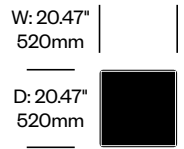

BuzziTotem

BuzziSpace | BuzziSpace Studio | 2016 | Made in the United States

To order, specify:

1. Product number
2. Upholstery and color
3. Base paint color

Small Beam Totem	Number	Grade A	Grade B	Grade C	Grade D	Grade E	Grade F
Flat Base	HCBZ-TTS1-12	1,819.00	2,025.00	2,107.00	2,154.00	2,389.00	2,510.00
Base on Casters	HCBZ-TTS1-1C2	2,107.00	2,313.00	2,395.00	2,442.00	2,677.00	2,798.00