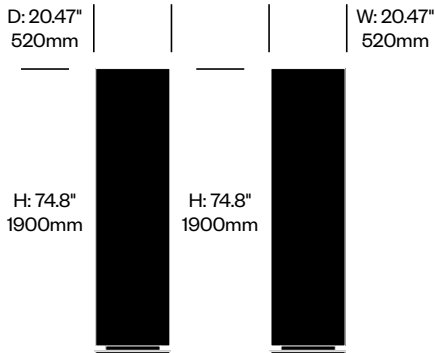

Large Beam Totem	Number	Grade A	Grade B	Grade C	Grade D	Grade E	Grade F
Flat Base	HCBZ-TTS1-32	2,878.00	3,205.00	3,334.00	3,406.00	3,777.00	3,973.00
Base on Casters	HCBZ-TTS1-3C2	3,166.00	3,493.00	3,622.00	3,694.00	4,065.00	4,261.00