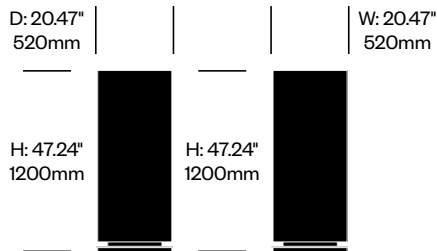

Base Paint

Black (BTR-9005)

BuzziTotem

BuzziSpace | BuzziSpace Studio | 2016 | Made in the United States

To order, specify:

1. Product number
2. Upholstery and color
3. Base paint color

Small Cylinder Totem	Number	Grade A	Grade B	Grade C	Grade D	Grade E	Grade F
Flat Base	HCBZ-TTS2-12	1,819.00	2,069.00	2,166.00	2,223.00	2,503.00	2,653.00
Base on Casters	HCBZ-TTS2-1C2	2,180.00	2,430.00	2,527.00	2,584.00	2,864.00	3,014.00