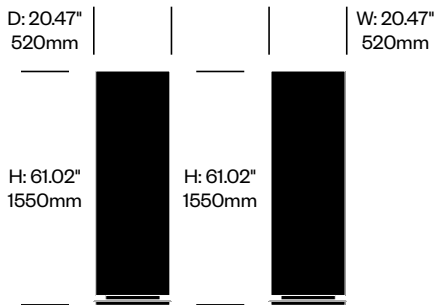

BuzziTotem

BuzziSpace | BuzziSpace Studio | 2016 | Made in the United States

To order, specify:

1. Product number
2. Upholstery and color
3. Base paint color

Small Beam Totem	Number	Grade A	Grade B	Grade C	Grade D	Grade E	Grade F
Flat Base	HCBZ-TTS1-12	1,819.00	2,025.00	2,107.00	2,154.00	2,389.00	2,510.00
Base on Casters	HCBZ-TTS1-1C2	2,107.00	2,313.00	2,395.00	2,442.00	2,677.00	2,798.00

Medium Beam Totem	Number	Grade A	Grade B	Grade C	Grade D	Grade E	Grade F
Flat Base	HCBZ-TTS1-22	2,450.00	2,716.00	2,824.00	2,884.00	3,184.00	3,344.00
Base on Casters	HCBZ-TTS1-2C2	2,738.00	3,004.00	3,112.00	3,172.00	3,472.00	3,632.00