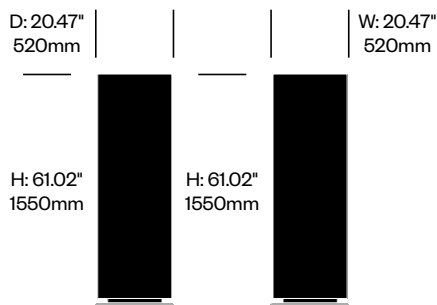

Base Paint

Black (BTR-9005)

BuzziTotem

BuzziSpace | BuzziSpace Studio | 2016 | Made in the United States

To order, specify:

1. Product number
2. Upholstery and color
3. Base paint color

Small Cylinder Totem	Number	Grade A	Grade B	Grade C	Grade D	Grade E	Grade F
Flat Base	HCBZ-TTS2-12	1,819.00	2,069.00	2,166.00	2,223.00	2,503.00	2,653.00
Base on Casters	HCBZ-TTS2-1C2	2,180.00	2,430.00	2,527.00	2,584.00	2,864.00	3,014.00