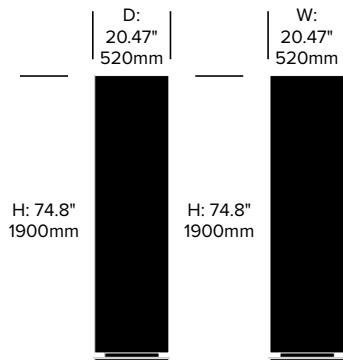

Large Cylinder Totem	Number	Grade A	Grade B	Grade C	Grade D	Grade E	Grade F
Flat Base	HCBZ-TTS2-32	2,794.00	3,151.00	3,293.00	3,374.00	3,778.00	3,991.00
Base on Casters	HCBZ-TTS2-3C2	3,144.00	3,501.00	3,643.00	3,724.00	4,128.00	4,341.00