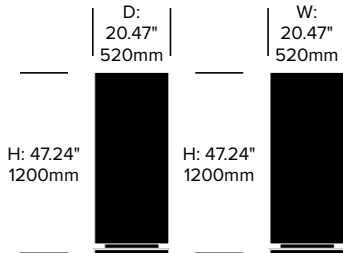

Fabric Grade F

Kvadrat® Matrix (BMX)

Base Paint

Black (BTR-90005)
White (BTR-9010)

BuzziTotem

BuzziSpace | BuzziSpace Studio | 2016 | Imported from the Netherlands

To order, specify:

1. Product number
2. Upholstery and color
3. Base paint color