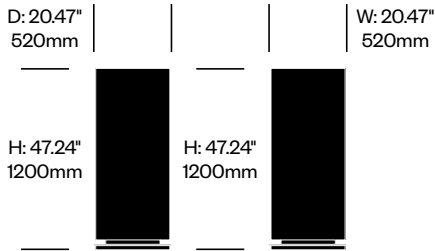

BuzziTotem

BuzziSpace | BuzziSpace Studio | 2016 | Made in the United States

To order, specify:

1. Product number
2. Upholstery and color
3. Base paint color

Small Beam Totem	Number	Grade A	Grade B	Grade C	Grade D	Grade E	Grade F
Flat Base	HCBZ-TTS1-12	1,819.00	2,025.00	2,107.00	2,154.00	2,389.00	2,510.00
Base on Casters	HCBZ-TTS1-1C2	2,107.00	2,313.00	2,395.00	2,442.00	2,677.00	2,798.00