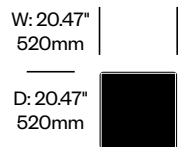

Large Beam Totem	Number	Grade A	Grade B	Grade C	Grade D	Grade E	Grade F
Flat Base	HCBZ-TTS1-32	2,878.00	3,205.00	3,334.00	3,406.00	3,777.00	3,973.00
Base on Casters	HCBZ-TTS1-3C2	3,166.00	3,493.00	3,622.00	3,694.00	4,065.00	4,261.00