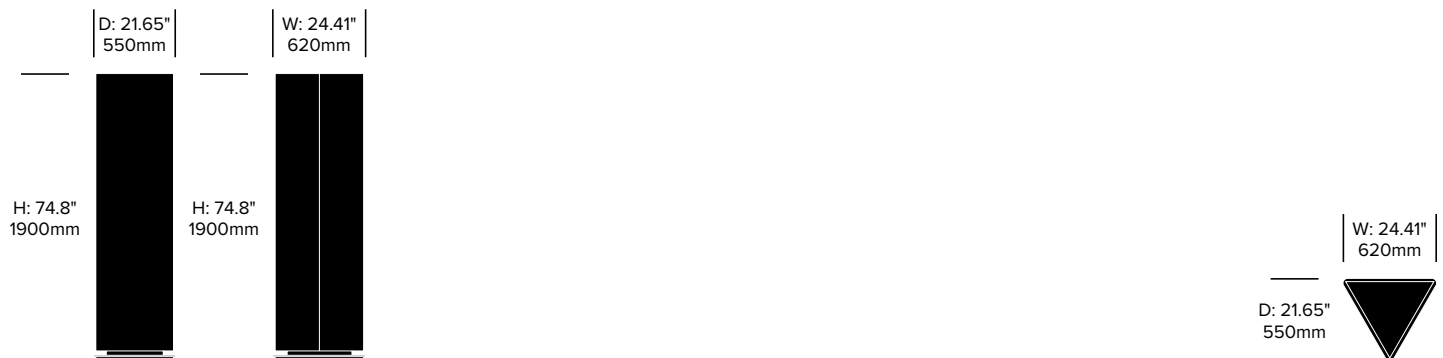

Large Wedge Totem	Number	Grade A	Grade B	Grade C	Grade D	Grade E	Grade F
Flat Base	HCBZ-TTS3-32	2,794.00	3,112.00	3,237.00	3,307.00	3,667.00	3,857.00
Base on Casters	HCBZ-TTS3-3C2	3,004.00	3,322.00	3,447.00	3,517.00	3,877.00	4,067.00