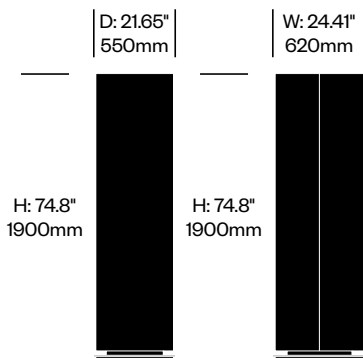

Large Wedge Totem	Number	Grade A	Grade B	Grade C	Grade D	Grade E	Grade F
Flat Base	HCBZ-TTS3-32	2,878.00	3,205.00	3,334.00	3,406.00	3,777.00	3,973.00
Base on Casters	HCBZ-TTS3-3C2	3,094.00	3,421.00	3,550.00	3,622.00	3,993.00	4,189.00