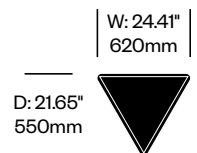

Large Beam Totem	Number	Grade A	Grade B	Grade C	Grade D	Grade E	Grade F
Flat Base	HCBZ-TTS1-32	2,878.00	3,205.00	3,334.00	3,406.00	3,777.00	3,973.00
Base on Casters	HCBZ-TTS1-3C2	3,166.00	3,493.00	3,622.00	3,694.00	4,065.00	4,261.00

BuzziTotem

BuzziSpace | BuzziSpace Studio | 2016 | Made in the United States

To order, specify:

1. Product number
2. Upholstery and color
3. Base paint color

Small Wedge Totem	Number	Grade A	Grade B	Grade C	Grade D	Grade E	Grade F
Flat Base	HCBZ-TTS3-12	1,819.00	2,025.00	2,107.00	2,154.00	2,389.00	2,510.00
Base on Casters	HCBZ-TTS3-1C2	2,035.00	2,241.00	2,323.00	2,370.00	2,605.00	2,726.00

Medium Wedge Totem	Number	Grade A	Grade B	Grade C	Grade D	Grade E	Grade F
Flat Base	HCBZ-TTS3-22	2,450.00	2,716.00	2,824.00	2,884.00	3,184.00	3,344.00
Base on Casters	HCBZ-TTS3-2C2	2,666.00	2,932.00	3,040.00	3,100.00	3,400.00	3,560.00