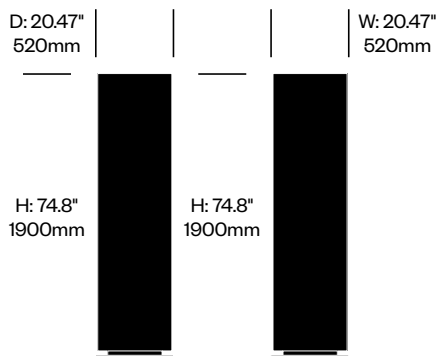

Large Cylinder Totem	Number	Grade A	Grade B	Grade C	Grade D	Grade E	Grade F
Flat Base	HCBZ-TTS2-32	2,878.00	3,246.00	3,392.00	3,475.00	3,891.00	4,111.00
Base on Casters	HCBZ-TTS2-3C2	3,239.00	3,607.00	3,753.00	3,836.00	4,252.00	4,472.00