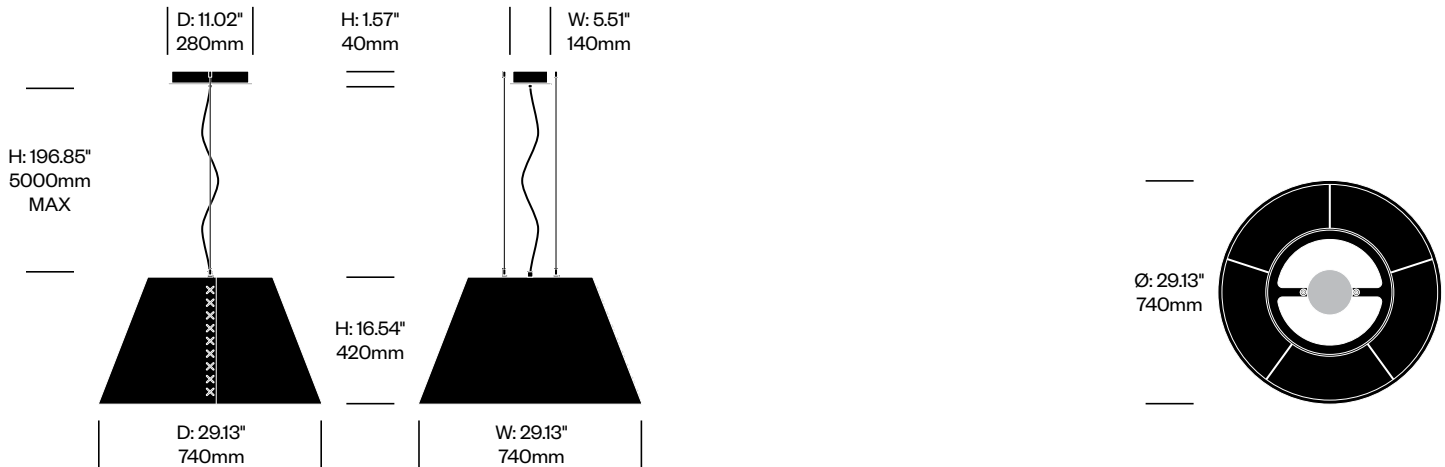

BuzziShade

BuzziSpace | Stal Collectief | 2013 | Made in the United States

Features and Specifications

Voltage:	120V 50/60Hz
Power consumption:	19 watts
Color temperature:	3000K
Luminosity:	1500 lumens
Luminaire efficacy:	79 lumens/watt
Color rendition index:	90 CRI
Rated lifespan:	50,000 hours
Bulb type:	LED
Cord length:	78.74 inches, field cuttable 196.85 inches, field cuttable

To order, specify:

1. Product number
2. Frame trim color
3. Shade felt color
4. Shade fabric and color (if applicable)
5. Lace color
6. Cable trim color

MEDIUM PENDANT LIGHT

Felt Pendant	Number	List Price
Uncoated Aluminum Frame, 78.74" (2000mm) Cables	HCBZ-SHP1-11	2,501.00
Uncoated Aluminum Frame, 196.85" (5000mm) Cables	HCBZ-SHP1-21	2,798.00
Black or White Frame, 78.74" (2000mm) Cables	HCBZ-SHP1-11	2,300.00
Black or White Frame, 196.85" (5000mm) Cables	HCBZ-SHP1-21	2,597.00
Fluo Orange Frame, 78.74" (2000mm) Cables	HCBZ-SHP1-11	3,191.00
Fluo Orange Frame, 196.85" (5000mm) Cables	HCBZ-SHP1-21	3,488.00

Felt Pendant with Fabric Interior	Number	Grade A	Grade B	Grade C
Uncoated Aluminum Frame, 78.74" (2000mm) Cables	HCBZ-SHP1-12I	2,956.00	3,025.00	3,203.00
Uncoated Aluminum Frame, 196.85" (5000mm) Cables	HCBZ-SHP1-22I	3,253.00	3,322.00	3,500.00
Black or White Frame, 78.74" (2000mm) Cables	HCBZ-SHP1-12I	2,755.00	2,824.00	3,002.00
Black or White Frame, 196.85" (5000mm) Cables	HCBZ-SHP1-22I	3,052.00	3,121.00	3,299.00
Fluo Orange Frame, 78.74" (2000mm) Cables	HCBZ-SHP1-12I	3,646.00	3,715.00	3,893.00
Fluo Orange Frame, 196.85" (5000mm) Cables	HCBZ-SHP1-22I	3,943.00	4,012.00	4,190.00