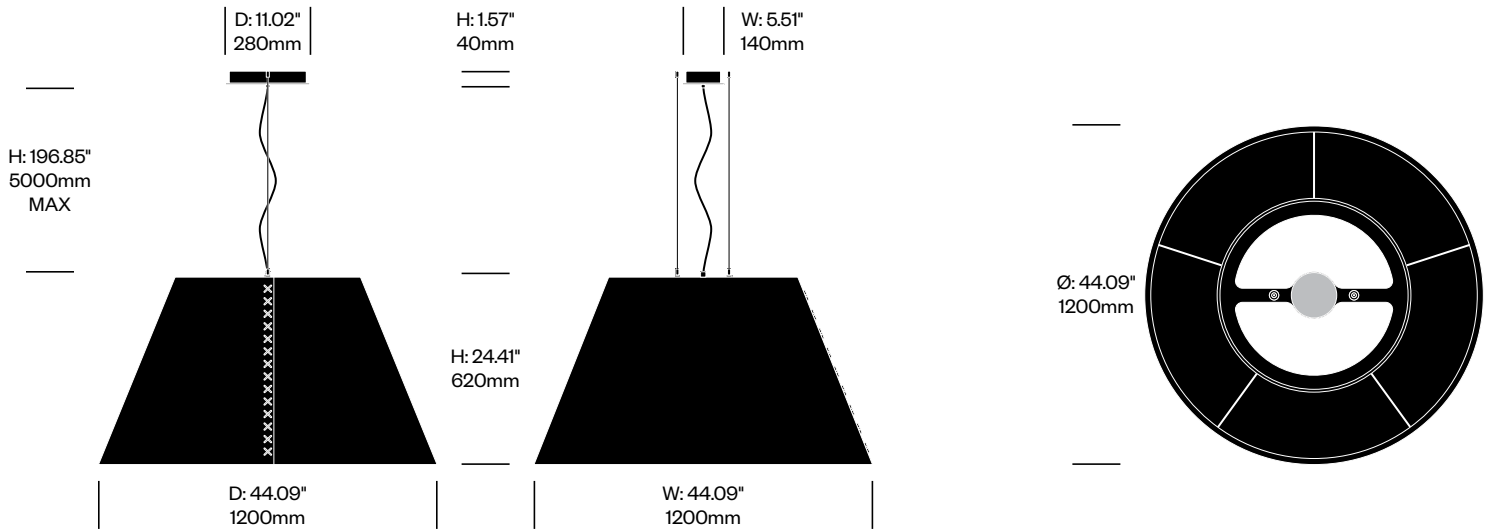

BuzziShade

BuzziSpace | Stal Collectief | 2013 | Made in the United States

To order, specify:

1. Product number
2. Frame trim color
3. Shade felt color
4. Shade fabric and color (if applicable)
5. Lace color
6. Cable trim color

LARGE PENDANT LIGHT

Felt Pendant	Number	List Price
Uncoated Aluminum Frame, 78.74" (2000mm) Cables	HCBZ-SHP2-11	3,255.00
Uncoated Aluminum Frame, 196.85" (5000mm) Cables	HCBZ-SHP2-21	3,552.00
Black or White Frame, 78.74" (2000mm) Cables	HCBZ-SHP2-11	2,960.00
Black or White Frame, 196.85" (5000mm) Cables	HCBZ-SHP2-21	3,257.00
Fluo Orange Frame, 78.74" (2000mm) Cables	HCBZ-SHP2-11	3,847.00
Fluo Orange Frame, 196.85" (5000mm) Cables	HCBZ-SHP2-21	4,144.00

Felt Pendant with Fabric Interior	Number	Grade A	Grade B	Grade C
Uncoated Aluminum Frame, 78.74" (2000mm) Cables	HCBZ-SHP2-12I	3,809.00	3,898.00	4,002.00
Uncoated Aluminum Frame, 196.85" (5000mm) Cables	HCBZ-SHP2-22I	4,106.00	4,195.00	4,299.00
Black or White Frame, 78.74" (2000mm) Cables	HCBZ-SHP2-12I	3,514.00	3,603.00	3,707.00
Black or White Frame, 196.85" (5000mm) Cables	HCBZ-SHP2-22I	3,811.00	3,900.00	4,004.00
Fluo Orange Frame, 78.74" (2000mm) Cables	HCBZ-SHP2-12I	4,401.00	4,490.00	4,594.00
Fluo Orange Frame, 196.85" (5000mm) Cables	HCBZ-SHP2-22I	4,698.00	4,787.00	4,891.00

Felt Pendant with Fabric Exterior	Number	Grade A	Grade B	Grade C
Uncoated Aluminum Frame, 78.74" (2000mm) Cables	HCBZ-SHP2-12E	3,809.00	3,898.00	4,002.00
Uncoated Aluminum Frame, 196.85" (5000mm) Cables	HCBZ-SHP2-22E	4,106.00	4,195.00	4,299.00
Black or White Frame, 78.74" (2000mm) Cables	HCBZ-SHP2-12E	3,514.00	3,603.00	3,707.00
Black or White Frame, 196.85" (5000mm) Cables	HCBZ-SHP2-22E	3,811.00	3,900.00	4,004.00
Fluo Orange Frame, 78.74" (2000mm) Cables	HCBZ-SHP2-12E	4,401.00	4,490.00	4,594.00
Fluo Orange Frame, 196.85" (5000mm) Cables	HCBZ-SHP2-22E	4,698.00	4,787.00	4,891.00