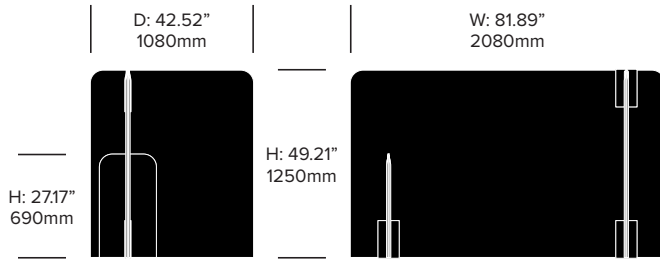

Screen

UPHOLSTERY AND FINISHES

Screen

Felt

BuzziFelt (BFE)

Connections

Grade A Fabric

Fabric (BFA)

Fabric Grade B

Terra (BTE)

Fabric Grade C

Kvadrat® Hero (BHR)

ACOUSTICS

Acoustic Principles

Attenuation

Acoustic Performance

High Tones