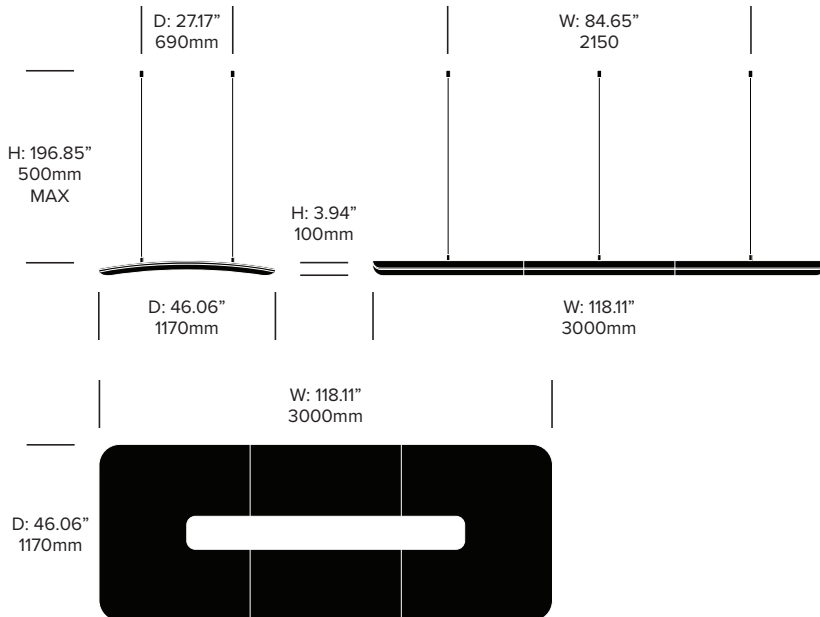

Medium Suspended Screen

UPHOLSTERY AND FINISHES

Fabric Grade A

Fabric (BFA)
Kvadrat® Revive 1 (BR1)
Kvadrat® Revive 2 (BR2)
Trevira CS (BCS)
Trevira CS+ (BCP)

Fabric Grade B

Kvadrat® Clara 2 (BC2)
Kvadrat® Remix 2 (BRX)
Terra (BTE)
Velvet (BVE)

Fabric Grade C

Kvadrat® Hero (BHR)

Fabric Grade D

Kvadrat® Tonus 4 (BT4)
Kvadrat® Tonus Meadow (BTM)

Fabric Grade E

Kvadrat® Memory 2 (BM2)

Fabric Grade F

Kvadrat® Matrix (BMX)

Base Paint

Alu (BTR-9006)
Black (BTR-9005)

ACOUSTICS

Acoustic Principles

Absorption

Acoustic Performance

Low Tones

Mid Tones

High Tones