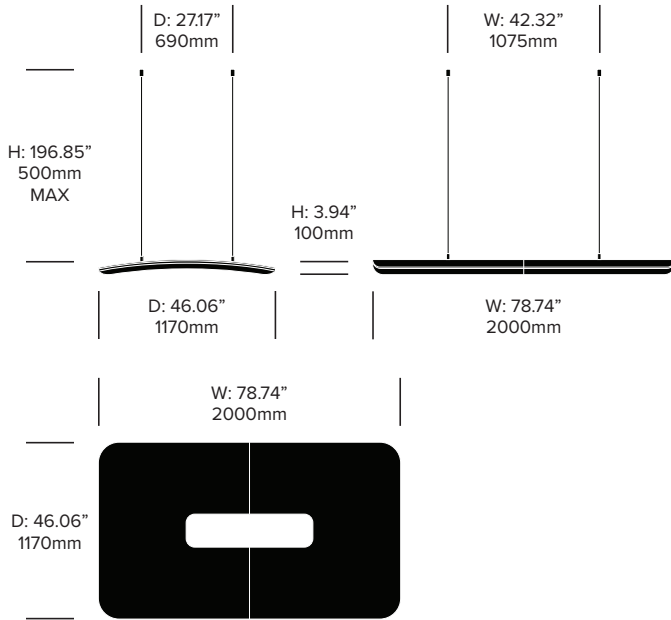

HAWORTH® Collection

Small Suspended Screen

Medium Suspended Screen

UPHOLSTERY AND FINISHES

Fabric Grade A

Fabric (BFA)
 Kvadrat® Revive 1 (BR1)
 Kvadrat® Revive 2 (BR2)
 Trevira CS (BCS)
 Trevira CS+ (BCP)