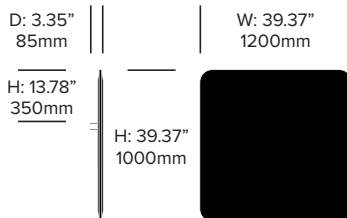

BuzziFrontDesk

BuzziSpace | BuzziSpace Studio | 2013 | Made in the United States

Square Screen, 70.87" x 35.43"

Rounded Screen, 70.87" x 35.43"

Square Screen, 39.37" x 39.37"

Rounded Screen, 39.37" x 39.37"