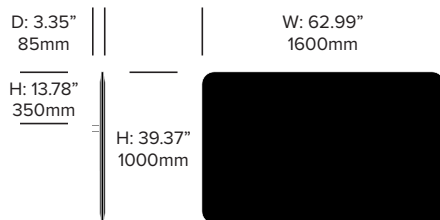

Square Screen, 62.99" x 39.37"

Rounded Screen, 62.99" x 39.37"

Square Screen, 70.87" x 39.37"

Rounded Screen, 70.87" x 39.37"

Square Screen, 39.37" x 43.3"

Rounded Screen, 39.37" x 43.3"

Square Screen, 47.24" x 43.3"