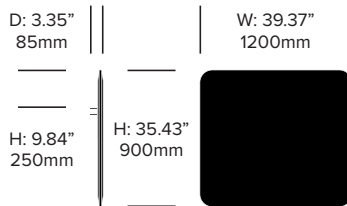

HAWORTH® Collection

BuzziFrontDesk

BuzziSpace | BuzziSpace Studio | 2013 | Made in the United States

Square Screen, 39.37" x 35.43"

Rounded Screen, 39.37" x 35.43"

Square Screen, 47.24" x 35.43"

Rounded Screen, 47.24" x 35.43"