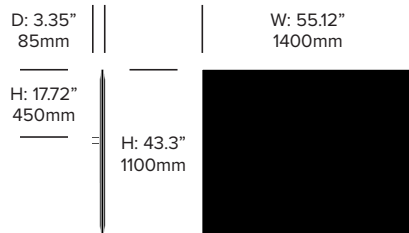

Square Screen, 62.99" x 39.37"

Rounded Screen, 62.99" x 39.37"

Square Screen, 70.87" x 39.37"

Rounded Screen, 70.87" x 39.37"

Square Screen, 39.37" x 43.3"

Rounded Screen, 39.37" x 43.3"

Square Screen, 47.24" x 43.3"

Rounded Screen, 47.24" x 43.3"

BuzziFrontDesk

BuzziSpace | BuzziSpace Studio | 2013 | Made in the United States

Square Screen, 55.12" x 43.3"

Rounded Screen, 55.12" x 43.3"

Square Screen, 62.99" x 43.3"

Rounded Screen, 62.99" x 43.3"