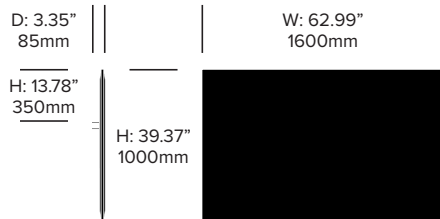

Square Screen, 62.99" x 39.37"

Rounded Screen, 62.99" x 39.37"

Square Screen, 70.87" x 39.37"

Rounded Screen, 70.87" x 39.37"

Square Screen, 39.37" x 43.3"

Rounded Screen, 39.37" x 43.3"

Square Screen, 47.24" x 43.3"