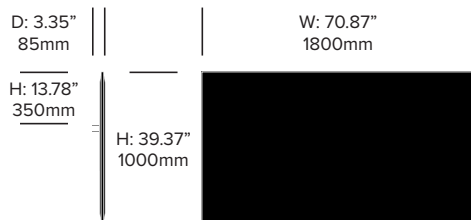

Square Screen, 62.99" x 39.37"

Rounded Screen, 62.99" x 39.37"

Square Screen, 70.87" x 39.37"

Rounded Screen, 70.87" x 39.37"

Square Screen, 39.37" x 43.3"

Rounded Screen, 39.37" x 43.3"

Square Screen, 47.24" x 43.3"