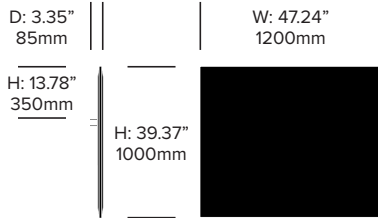

BuzziFrontDesk

BuzziSpace | BuzziSpace Studio | 2013 | Made in the United States

Square Screen, 47.24" x 39.37"