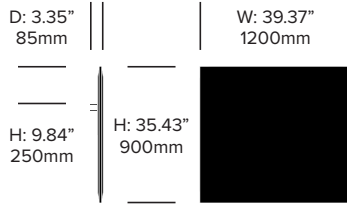

HAWORTH® Collection

BuzziFrontDesk

BuzziSpace | BuzziSpace Studio | 2013 | Made in the United States

Square Screen, 39.37" x 35.43"

Rounded Screen, 39.37" x 35.43"

Square Screen, 47.24" x 35.43"

Rounded Screen, 47.24" x 35.43"