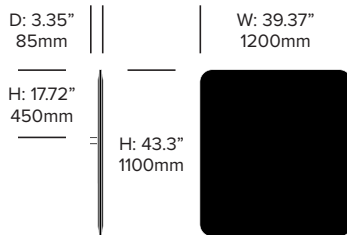

Square Screen, 62.99" x 39.37"

Rounded Screen, 62.99" x 39.37"

Square Screen, 70.87" x 39.37"

Rounded Screen, 70.87" x 39.37"

Square Screen, 39.37" x 43.3"

Rounded Screen, 39.37" x 43.3"

Square Screen, 47.24" x 43.3"