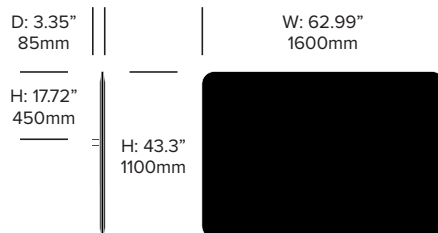

Rounded Screen, 62.99" x 43.3"