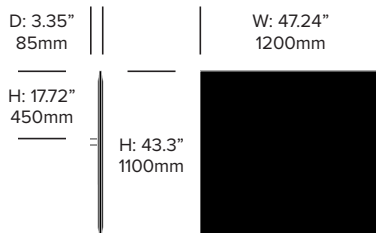

Square Screen, 62.99" x 39.37"

Rounded Screen, 62.99" x 39.37"

Square Screen, 70.87" x 39.37"

Rounded Screen, 70.87" x 39.37"

Square Screen, 39.37" x 43.3"

Rounded Screen, 39.37" x 43.3"

Square Screen, 47.24" x 43.3"