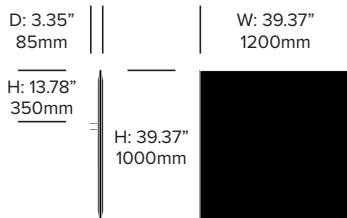

BuzziFrontDesk

BuzziSpace | BuzziSpace Studio | 2013 | Made in the United States

Square Screen, 70.87" x 35.43"

Rounded Screen, 70.87" x 35.43"

Square Screen, 39.37" x 39.37"

Rounded Screen, 39.37" x 39.37"