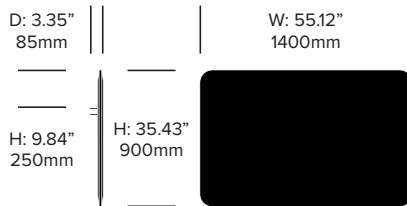

High Tones

BuzziFrontDesk

BuzziSpace | BuzziSpace Studio | 2013 | Made in the United States

Square Screen, 55.12" x 35.43"

Rounded Screen, 55.12" x 35.43"

Square Screen, 62.99" x 35.43"

Rounded Screen, 62.99" x 35.43"