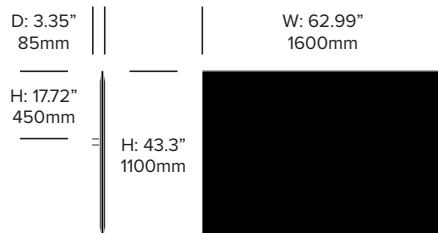

Square Screen, 62.99" x 43.3"