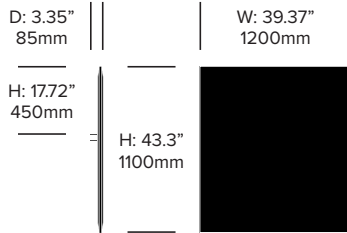

Square Screen, 62.99" x 39.37"

Rounded Screen, 62.99" x 39.37"

Square Screen, 70.87" x 39.37"

Rounded Screen, 70.87" x 39.37"

Square Screen, 39.37" x 43.3"

Rounded Screen, 39.37" x 43.3"

Square Screen, 47.24" x 43.3"