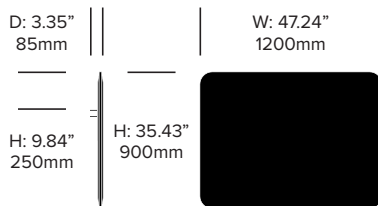

HAWORTH® Collection

BuzziFrontDesk

BuzziSpace | BuzziSpace Studio | 2013 | Made in the United States

Square Screen, 39.37" x 35.43"

Rounded Screen, 39.37" x 35.43"

Square Screen, 47.24" x 35.43"

Rounded Screen, 47.24" x 35.43"