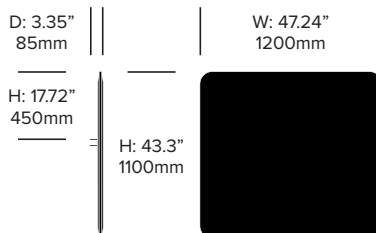

Rounded Screen, 47.24" x 43.3"