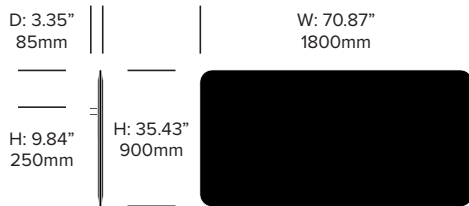

BuzziFrontDesk

BuzziSpace | BuzziSpace Studio | 2013 | Made in the United States

Square Screen, 70.87" x 35.43"

Rounded Screen, 70.87" x 35.43"

Square Screen, 39.37" x 39.37"

Rounded Screen, 39.37" x 39.37"