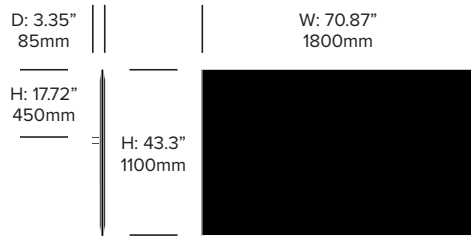

BuzziFrontDesk

BuzziSpace | BuzziSpace Studio | 2013 | Made in the United States

Square Screen, 70.87" x 43.3"