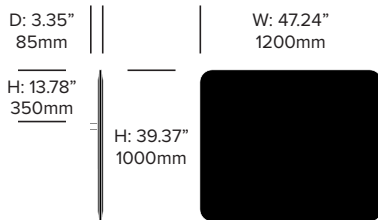

BuzziFrontDesk

BuzziSpace | BuzziSpace Studio | 2013 | Made in the United States

Square Screen, 47.24" x 39.37"

Rounded Screen, 47.24" x 39.37"

Square Screen, 55.12" x 39.37"

Rounded Screen, 55.12" x 39.37"

Square Screen, 62.99" x 39.37"

Rounded Screen, 62.99" x 39.37"

Square Screen, 70.87" x 39.37"

Rounded Screen, 70.87" x 39.37"

Square Screen, 39.37" x 43.3"

Rounded Screen, 39.37" x 43.3"

Square Screen, 47.24" x 43.3"