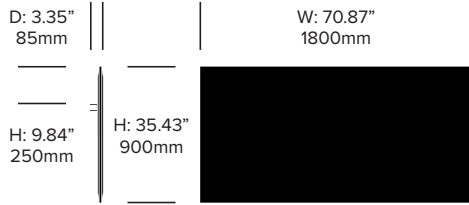

BuzziFrontDesk

BuzziSpace | BuzziSpace Studio | 2013 | Made in the United States

Square Screen, 70.87" x 35.43"