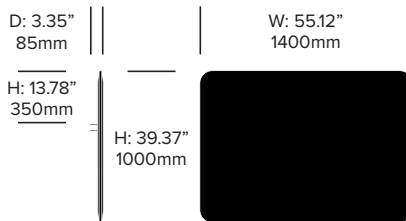

Square Screen, 62.99" x 39.37"

Rounded Screen, 62.99" x 39.37"

Square Screen, 70.87" x 39.37"

Rounded Screen, 70.87" x 39.37"

Square Screen, 39.37" x 43.3"

Rounded Screen, 39.37" x 43.3"

Square Screen, 47.24" x 43.3"