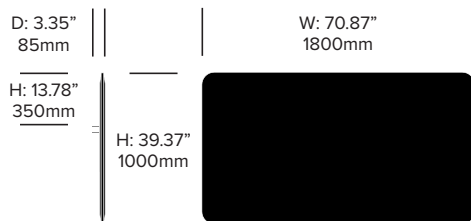

Square Screen, 62.99" x 39.37"

Rounded Screen, 62.99" x 39.37"

Square Screen, 70.87" x 39.37"

Rounded Screen, 70.87" x 39.37"

Square Screen, 39.37" x 43.3"

Rounded Screen, 39.37" x 43.3"

Square Screen, 47.24" x 43.3"