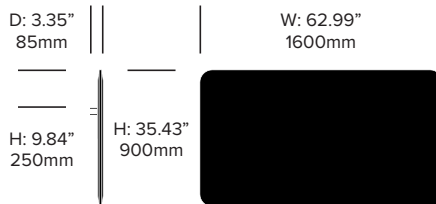

High Tones

BuzziFrontDesk

BuzziSpace | BuzziSpace Studio | 2013 | Made in the United States

Square Screen, 55.12" x 35.43"

Rounded Screen, 55.12" x 35.43"

Square Screen, 62.99" x 35.43"

Rounded Screen, 62.99" x 35.43"