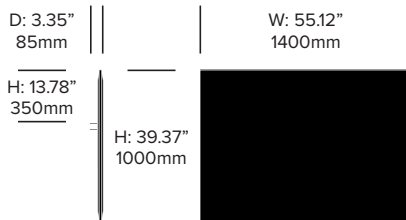

Square Screen, 55.12" x 39.37"