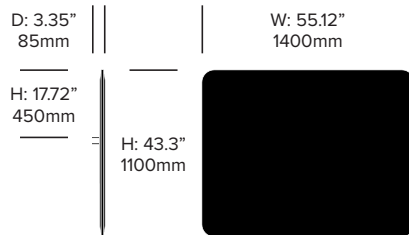

Square Screen, 62.99" x 39.37"

Rounded Screen, 62.99" x 39.37"

Square Screen, 70.87" x 39.37"

Rounded Screen, 70.87" x 39.37"

Square Screen, 39.37" x 43.3"

Rounded Screen, 39.37" x 43.3"

Square Screen, 47.24" x 43.3"

Rounded Screen, 47.24" x 43.3"

BuzziFrontDesk

BuzziSpace | BuzziSpace Studio | 2013 | Made in the United States

Square Screen, 55.12" x 43.3"

Rounded Screen, 55.12" x 43.3"

Square Screen, 62.99" x 43.3"

Rounded Screen, 62.99" x 43.3"