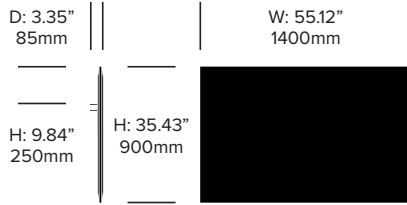

BuzziFrontDesk

BuzziSpace | BuzziSpace Studio | 2013 | Made in the United States

Square Screen, 55.12" x 35.43"