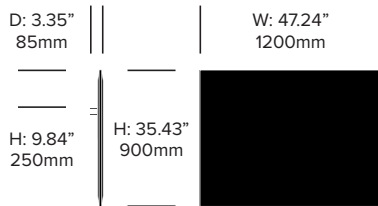

HAWORTH® Collection

BuzziFrontDesk

BuzziSpace | BuzziSpace Studio | 2013 | Made in the United States

Square Screen, 39.37" x 35.43"

Rounded Screen, 39.37" x 35.43"

Square Screen, 47.24" x 35.43"

Rounded Screen, 47.24" x 35.43"