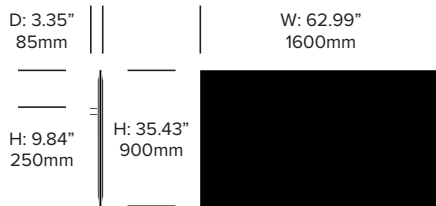

High Tones

BuzziFrontDesk

BuzziSpace | BuzziSpace Studio | 2013 | Made in the United States

Square Screen, 55.12" x 35.43"

Rounded Screen, 55.12" x 35.43"

Square Screen, 62.99" x 35.43"

Rounded Screen, 62.99" x 35.43"