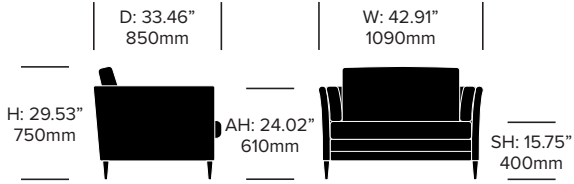

BuzziNordic ST200

BuzziSpace | Stäffan Thomassen | 2016 | Imported from the Netherlands

Lounge Chair