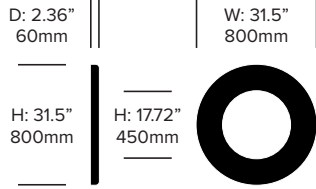

HAWORTH® Collection

Small Wall Mounted Screen, Flat

Small Wall Mounted Screen, 3D Drop

Small Wall Mounted Screen, 3D Leaf

Small Wall Mounted Screen, 3D Rib

UPHOLSTERY AND FINISHES

Fabric Grade A

Fabric (BFA)
Kvadrat® Revive 1 (BR1)
Kvadrat® Revive 2 (BR2)
Rough (BRO)
Trevira CS (BCS)
Trevira CS+ (BCP)