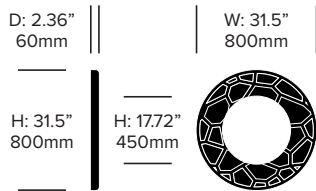

HAWORTH® Collection

Small Wall Mounted Screen, Flat

Small Wall Mounted Screen, 3D Drop

Small Wall Mounted Screen, 3D Leaf

Small Wall Mounted Screen, 3D Rib

UPHOLSTERY AND FINISHES

Fabric Grade A

Fabric (BFA)
Kvadrat® Revive 1 (BR1)
Kvadrat® Revive 2 (BR2)
Rough (BRO)
Trevira CS (BCS)
Trevira CS+ (BCP)