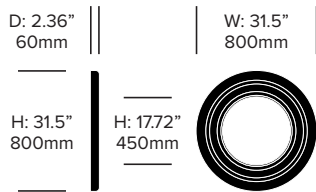

HAWORTH® Collection

Small Wall Mounted Screen, Flat

Small Wall Mounted Screen, 3D Drop

Small Wall Mounted Screen, 3D Leaf

Small Wall Mounted Screen, 3D Rib

UPHOLSTERY AND FINISHES

Fabric Grade A

Fabric (BFA)
Kvadrat® Revive 1 (BR1)
Kvadrat® Revive 2 (BR2)
Rough (BRO)
Trevira CS (BCS)
Trevira CS+ (BCP)