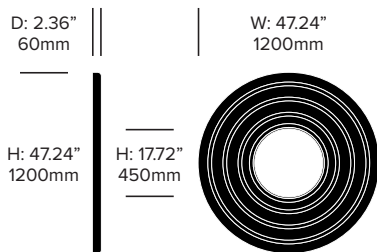

Large Wall Mounted Screen, 3D Drop