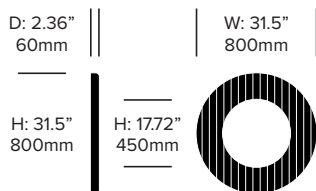

HAWORTH® Collection

Small Wall Mounted Screen, Flat

Small Wall Mounted Screen, 3D Drop

Small Wall Mounted Screen, 3D Leaf

Small Wall Mounted Screen, 3D Rib

UPHOLSTERY AND FINISHES

Fabric Grade A

Fabric (BFA)
Kvadrat® Revive 1 (BR1)
Kvadrat® Revive 2 (BR2)
Rough (BRO)
Trevira CS (BCS)
Trevira CS+ (BCP)