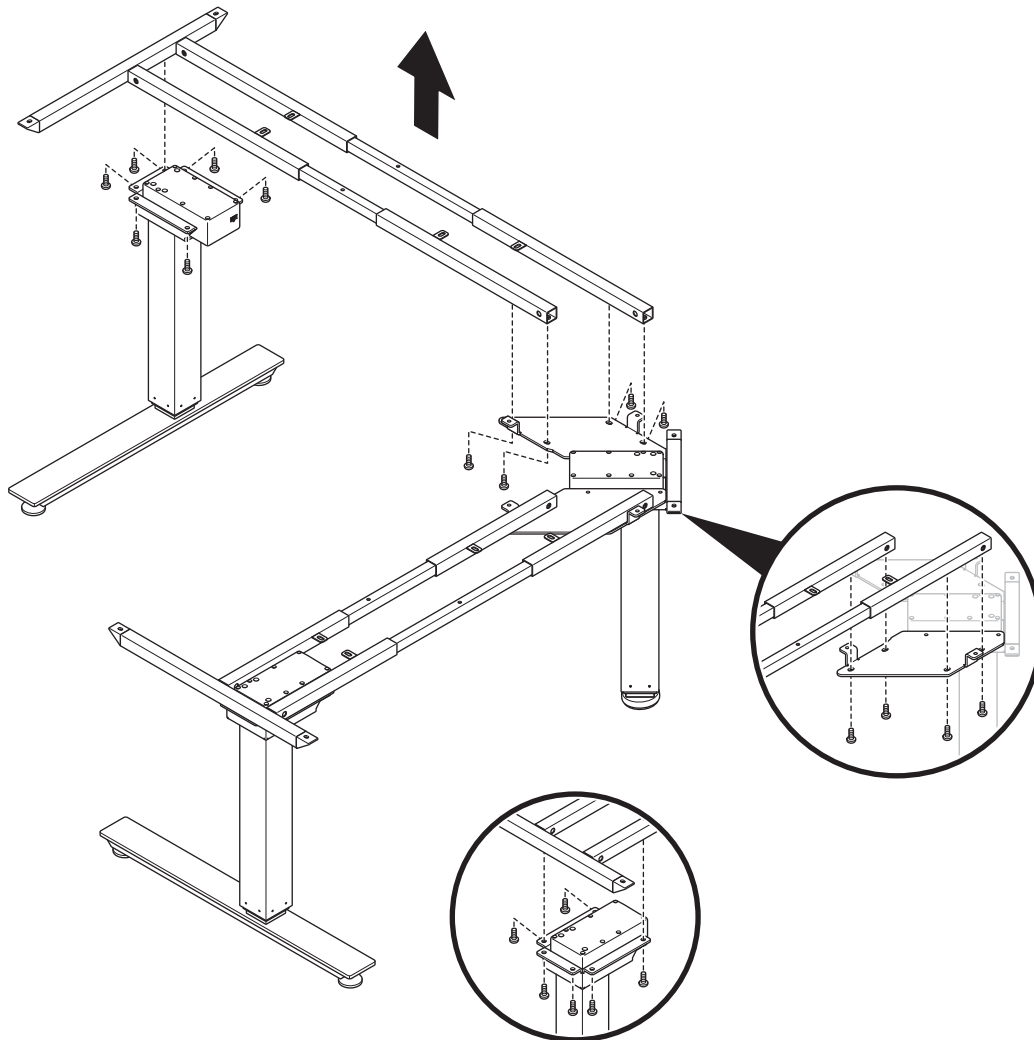

**HOP®**  
**Height Adjustable Tables**  
 Disassembly & Recycling Instructions

**Tools Required**

**FOR 2 LEG TABLES**

**1**

**RECYCLE BINS**

**STEEL**

**WOOD/VENEER/LAMINATE**

**2**

**RECYCLE BINS**

**STEEL**

CUSTOMER SERVICE PHONE: 1-800-426-8562

 RECYCLE BINS

STEEL

WOOD/VENEER/LAMINATE

1

CUSTOMER SERVICE PHONE: 1-800-426-8562

1

 **RECYCLE BINS**

**STEEL**

- 18 screws
- 2 L-shaped brackets
- 2 vertical leg pieces
- 2 horizontal base plates
- 3 leg assemblies