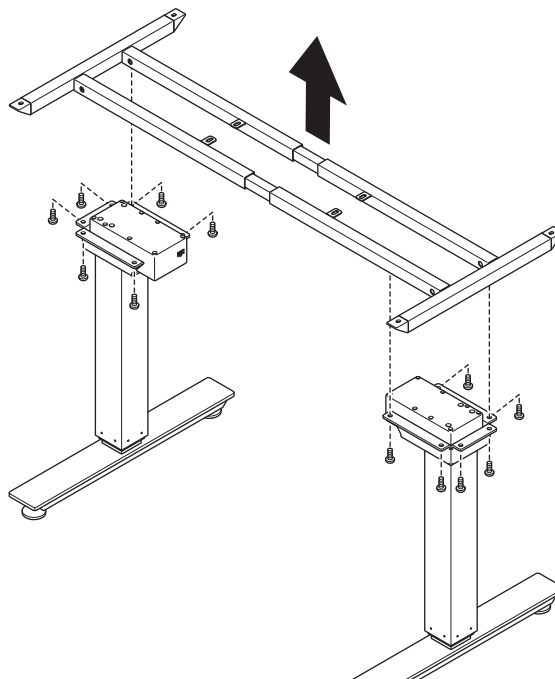

**HOP®**  
**Height Adjustable Tables**  
 Disassembly & Recycling Instructions

**Tools Required**

**FOR 2 LEG TABLES**

**1**

**RECYCLE BINS**

**STEEL**

**WOOD/VENEER/LAMINATE**

**2**

1

 **RECYCLE BINS**

**STEEL**

- 18 screws
- 2 L-shaped brackets
- 2 vertical leg pieces
- 2 horizontal base plates
- 3 leg assemblies