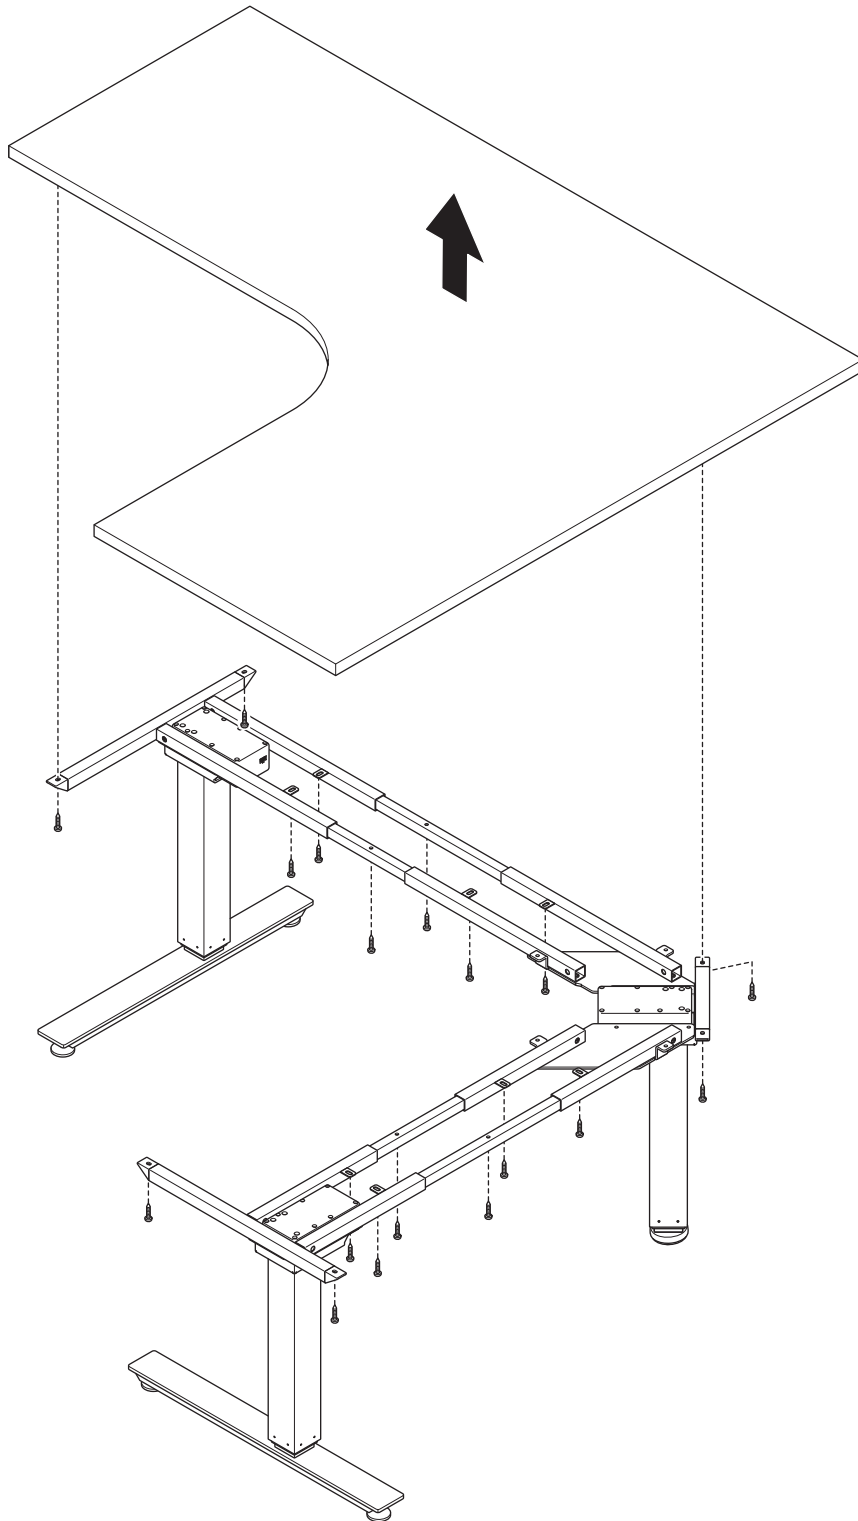

**HOP®**  
**Height Adjustable Tables**  
 Disassembly & Recycling Instructions

**Tools Required**

**FOR 2 LEG TABLES**

**1**

**RECYCLE BINS**

**STEEL**

**WOOD/VENEER/LAMINATE**

**2**

**RECYCLE BINS**

**STEEL**

CUSTOMER SERVICE PHONE: 1-800-426-8562

 RECYCLE BINS

STEEL

WOOD/VENEER/LAMINATE

1

CUSTOMER SERVICE PHONE: 1-800-426-8562

1

 **RECYCLE BINS**

**STEEL**

- 18 screws
- 2 L-shaped brackets
- 2 vertical leg pieces
- 2 horizontal base plates
- 3 leg assemblies