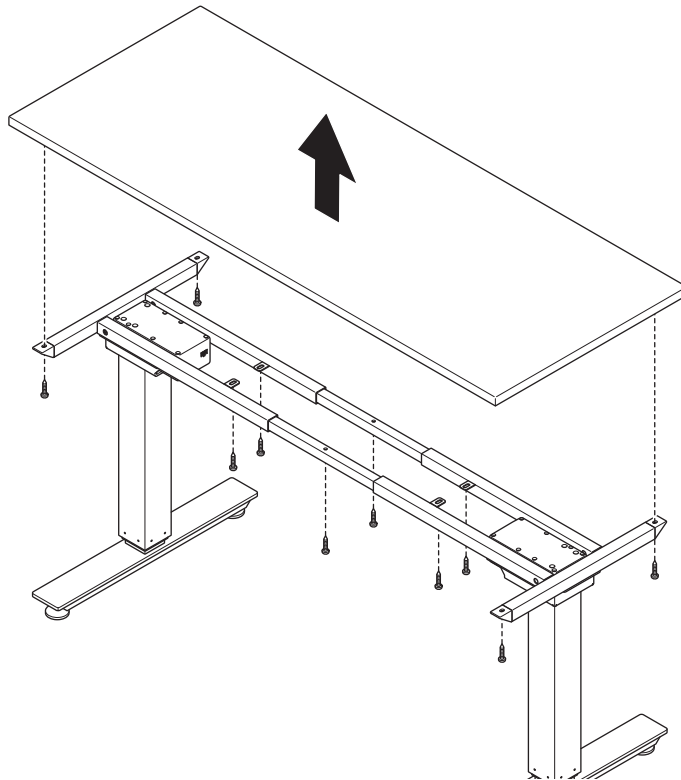

**HOP®**  
**Height Adjustable Tables**  
 Disassembly & Recycling Instructions

**Tools Required**

**FOR 2 LEG TABLES**

**1**

**RECYCLE BINS**

**STEEL**

**WOOD/VENEER/LAMINATE**

**2**

1

 **RECYCLE BINS**

**STEEL**

- 18 screws
- 2 L-shaped brackets
- 2 vertical leg pieces
- 2 horizontal base plates
- 3 leg assemblies