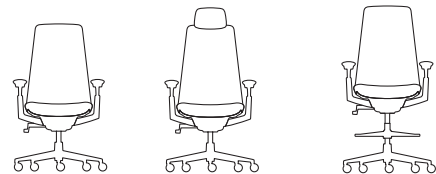

Fern Statement of Line

People spend their day doing a variety of tasks in different spaces—from focused work in a touchdown space to collaboration in a team area. Fern suits a breadth of applications, including private offices and conference rooms, as well as hospitality and home environments. Dress Fern up with a faux leather upholstery option and headrest for the executive or specify Fern stools for standing height preferences.

Task Chair
SH: 16.5"-21.5"
Low position SH: 15"-17.5"
H: 41.5"-47"
D: 28.5"
W: 29"
SW: 19.9"
AH: 6.7"-11.5"
SD: 15.5"-18.5"

Executive Chair
SH: 16.5"-21.5"
Low position SH: 15"-17.5"
H: 41.5"-47"
D: 28.5"
W: 29"
SW: 19.9"
AH: 6.7"-11.5"
SD: 15.5"-18.5"
Headrest: 11.25"W x 7.5"H
2.5" height adjustment
H w/ headrest: 52.5"

Task Stool
SH: 21.75"-29.25"
H: 46.75"-54.75"
D: 28.5"
W: 29"
SW: 19.9"
AH: 6.7"-11.5"
SD: 15.5"-18.5"