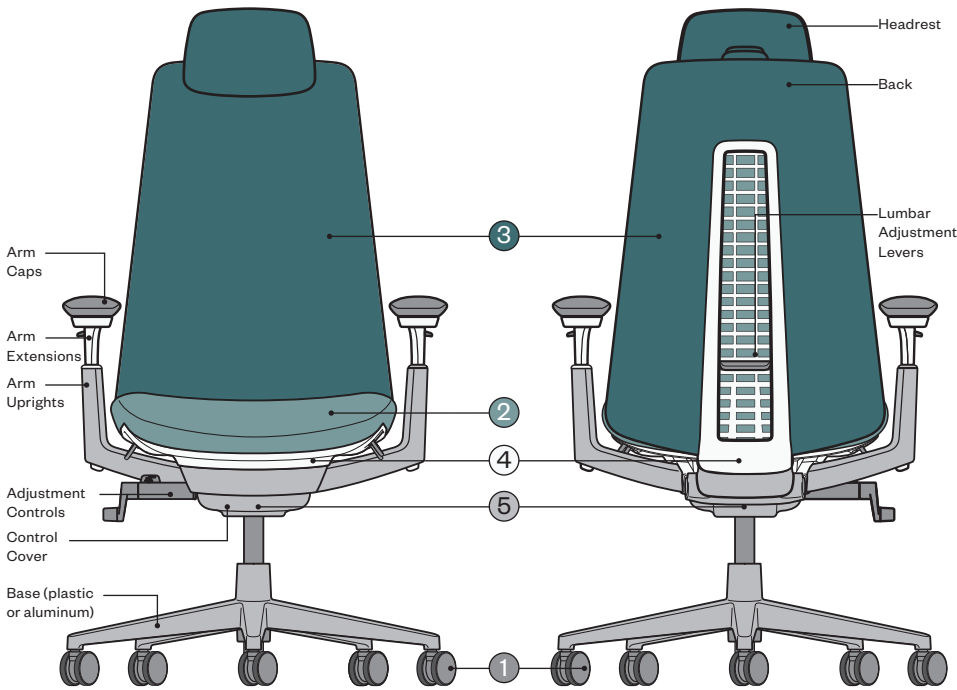

*Optional

Fern Specification Steps

Fern Chair | Plastic Base

To Order, Specify:

- Product number, including:**
 - Caster Option**
Hard Casters (Black), Soft Casters (Black), Hard Two-Tone Casters (Grey)
- Seat Surface Material and Color**
- Back Surface Material and Color**
(Includes: Front of Headrest)
Mesh Knit or Faux Leather
- Plastic Trim Color**
(Includes: Back Frame, Cradle, Arm Uprights, Arm Stalks, back of Headrest, and Base)
Black (TR-F), Fog (TR-7)
- Aluminum Trim Color**
(Includes: Back Upright, and Mechanism)
Metallic Champagne (TR-MC), Metallic Silver (TR-LE), Pitch (TR-TF), Polished Aluminum (PM-P)

Fern Chair | Aluminum Base

To Order, Specify:

- Product number, including:**
 - Caster Option**
Std. Base – Hard Casters (Black), Soft Casters (Black), Hard Two-Tone Casters (Grey)
Low Base – Hard Casters (Black), Soft Casters (Black)
- Seat Surface Material and Color**
- Back Surface Material and Color**
(Includes: Front of Headrest)
Mesh Knit or Faux Leather
- Plastic Trim Color**
(Includes: Back Frame, Cradle, Arm Stalks, and back of Headrest)
Black (TR-F), Fog (TR-7), Snow (TR-UFM)
- Aluminum Trim Color**
(Includes: Arm Uprights Back Upright, Mechanism and Base)
Metallic Champagne (TR-MC), Metallic Silver (TR-LE), Pitch (TR-TF), Polished Aluminum (PM-P)