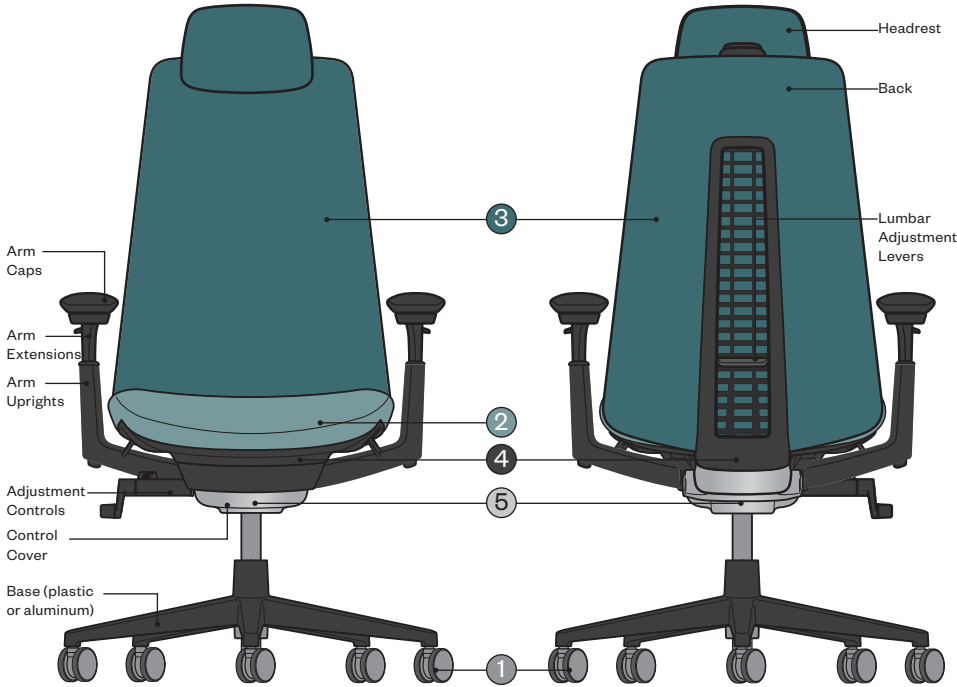

Fern

Seating Details

Fern® provides an edgeless comfort experience to take away distractions—so you can perform your best. Wave Suspension™ is the heart of the chair and the key to its back comfort and flexibility, actively responding to your every movement. Its innovative, bold design supports the total back, enveloping your body to enhance your sitting experience.

Fern Features

The ability to fine-tune for comfort and fit is especially important for longer term, focused work. Fern offers a wide range of tactile, intuitive, ergonomic adjustments that are easy to find and use—no matter your size or shape.

*Optional

Fern Specification Steps

Fern Chair | Plastic Base

To Order, Specify:

- Product number, including:**
 - Caster Option**
Hard Casters (Black), Soft Casters (Black), Hard Two-Tone Casters (Grey)
- Seat Surface Material and Color**
- Back Surface Material and Color**
(Includes: Front of Headrest)
Mesh Knit or Faux Leather
- Plastic Trim Color**
(Includes: Back Frame, Cradle, Arm Uprights, Arm Stalks, back of Headrest, and Base)
Black (TR-F), Fog (TR-7)
- Aluminum Trim Color**
(Includes: Back Upright, and Mechanism)
Metallic Champagne (TR-MC), Metallic Silver (TR-LE), Pitch (TR-TF), Polished Aluminum (PM-P)

Fern Chair | Aluminum Base

To Order, Specify:

- Product number, including:**
 - Caster Option**
Std. Base – Hard Casters (Black), Soft Casters (Black), Hard Two-Tone Casters (Grey)
Low Base – Hard Casters (Black), Soft Casters (Black)
- Seat Surface Material and Color**
- Back Surface Material and Color**
(Includes: Front of Headrest)
Mesh Knit or Faux Leather
- Plastic Trim Color**
(Includes: Back Frame, Cradle, Arm Stalks, and back of Headrest)
Black (TR-F), Fog (TR-7), Snow (TR-UFM)
- Aluminum Trim Color**
(Includes: Arm Uprights Back Upright, Mechanism and Base)
Metallic Champagne (TR-MC), Metallic Silver (TR-LE), Pitch (TR-TF), Polished Aluminum (PM-P)