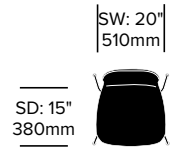

To order, specify:

1. Product number
2. Seat laminate color
3. Base paint color

Stacking Side Chair	Number	List Price
Laminate Seat	HCCE-TCS4-L	390.00

Tate Color

Cappellini | Jasper Morrison | 2012 | Imported from Italy

To order, specify:

1. Product number
2. Seat painted wood color

Stacking Side Chair	Number	List Price
Painted Wood Seat, Matching Base	HCCE-TC1P-M	630.00
Painted Wood Seat, Stainless Steel Base	HCCE-TC1P-S	730.00