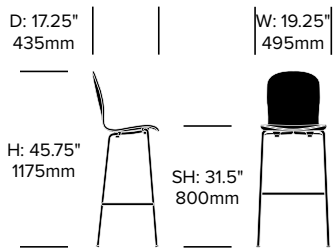

Low Stool with Low Back	Number	List Price
Painted Wood Seat, Matching Base	HCCE-TCL2-M	740.00
Painted Wood Seat, Stainless Steel Base	HCCE-TCL2-S	845.00

Low Stool with High Back	Number	List Price
Painted Wood Seat, Matching Base	HCCE-TC2P-M	760.00
Painted Wood Seat, Stainless Steel Base	HCCE-TC2P-S	865.00

Tate Color

Cappellini | Jasper Morrison | 2012 | Imported from Italy

To order, specify:

1. Product number
2. Seat painted wood color

High Stool with Low Back	Number	List Price
Painted Wood Seat, Matching Base	HCCE-TCL3-M	770.00
Painted Wood Seat, Stainless Steel Base	HCCE-TCL3-S	885.00

High Stool with High Back	Number	List Price
Painted Wood Seat, Matching Base	HCCE-TC3P-M	790.00
Painted Wood Seat, Stainless Steel Base	HCCE-TC3P-S	920.00

To order, specify:

1. Product number

Trolley Cart	Number	List Price
Stacks Eight Chairs	HCCE-TCTC	675.00