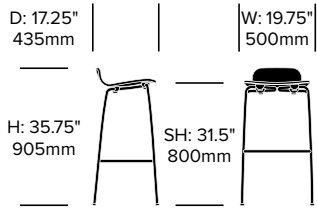

Tate Color

Cappellini | Jasper Morrison | 2012 | Imported from Italy

To order, specify:

1. Product number
2. Seat painted wood color

High Stool with Low Back	Number	List Price
Painted Wood Seat, Matching Base	HCCE-TCL3-M	770.00
Painted Wood Seat, Stainless Steel Base	HCCE-TCL3-S	885.00