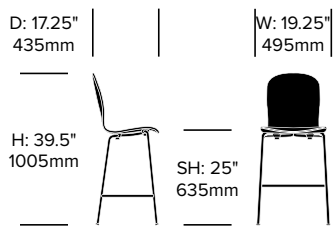

To order, specify:

1. Product number
2. Seat painted wood color

Stacking Side Chair	Number	List Price
Painted Wood Seat, Matching Base	HCCE-TC1P-M	630.00
Painted Wood Seat, Stainless Steel Base	HCCE-TC1P-S	730.00

Low Stool with Low Back	Number	List Price
Painted Wood Seat, Matching Base	HCCE-TCL2-M	740.00
Painted Wood Seat, Stainless Steel Base	HCCE-TCL2-S	845.00

Low Stool with High Back	Number	List Price
Painted Wood Seat, Matching Base	HCCE-TC2P-M	760.00
Painted Wood Seat, Stainless Steel Base	HCCE-TC2P-S	865.00