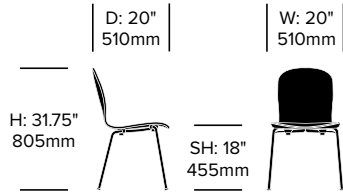

Additional Notes

Tate Color side chairs can stack eight high. The stools cannot be stacked.

Matching bases, while in coordinating finishes, are not intended to be an exact match to the seat. Seats specified in Natural (FH-124) with matching base will have a white base.

To order, specify:

1. Product number
2. Seat laminate color
3. Base paint color

Stacking Side Chair	Number	List Price
Laminate Seat	HCCE-TCS4-L	390.00

Tate Color

Cappellini | Jasper Morrison | 2012 | Imported from Italy

To order, specify:

1. Product number
2. Seat painted wood color

Stacking Side Chair	Number	List Price
Painted Wood Seat, Matching Base	HCCE-TC1P-M	630.00
Painted Wood Seat, Stainless Steel Base	HCCE-TC1P-S	730.00