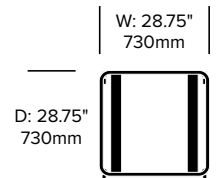

To order, specify:

1. Product number

Trolley Cart	Number	List Price
Stacks Eight Chairs	HCCE-TCTC	675.00