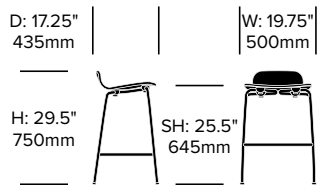

To order, specify:

1. Product number
2. Seat laminate color
3. Base paint color

Stacking Side Chair	Number	List Price
Laminate Seat	HCCE-TCS4-L	390.00

Tate Color

Cappellini | Jasper Morrison | 2012 | Imported from Italy

To order, specify:

1. Product number
2. Seat painted wood color

Stacking Side Chair	Number	List Price
Painted Wood Seat, Matching Base	HCCE-TC1P-M	630.00
Painted Wood Seat, Stainless Steel Base	HCCE-TC1P-S	730.00