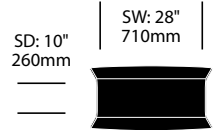

To order, specify:

1. Product number
2. Paint or wood color

Bench	Number	List Price
Painted	HCCL-SBBP-Ø	923.74
Wood	HCCL-SBBW-Ø	1,055.71

Rocker	Number	List Price
Painted	HCCL-SBRP-Ø	923.74
Wood	HCCL-SBRW-Ø	1,055.71