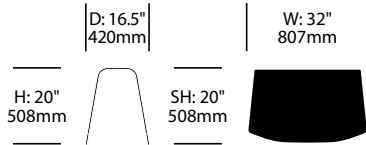

To order, specify:

1. Product number
2. Paint or wood color

Bench	Number	List Price
Painted	HCCL-SBBP-Ø	923.74
Wood	HCCL-SBBW-Ø	1,055.71

Rocker	Number	List Price
Painted	HCCL-SBRP-Ø	923.74
Wood	HCCL-SBRW-Ø	1,055.71