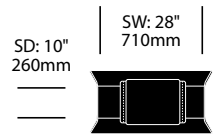

To order, specify:

1. Product number
2. Paint or wood color

Bench	Number	List Price
Painted	HCCL-SBBP-Ø	923.74
Wood	HCCL-SBBW-Ø	1,055.71

Rocker	Number	List Price
Painted	HCCL-SBRP-Ø	923.74
Wood	HCCL-SBRW-Ø	1,055.71

To order, specify:

1. Product number, including:

1 Saddle upholstery type

- 1 Leather
- 2 Fabric
- 3 Faux Leather

2. Saddle upholstery and color
3. Paint or wood color

Bench with Saddle	Number	Grade D	Grade E	Leather B
Painted	HCCL-SLBP- 1	1,583.56	1,636.34	1,794.70
Wood	HCCL-SLBW- 1	1,715.53	1,768.31	1,926.67