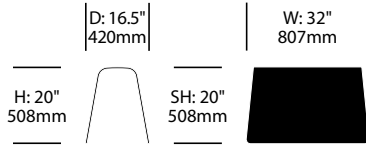

To order, specify:

1. Product number
2. Paint or wood color

Bench	Number	List Price
Painted	HCCL-SBBP-Ø	923.74
Wood	HCCL-SBBW-Ø	1,055.71

Rocker	Number	List Price
Painted	HCCL-SBRP-Ø	923.74
Wood	HCCL-SBRW-Ø	1,055.71