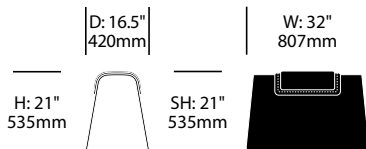

To order, specify:

1. Product number
2. Paint or wood color

Bench	Number	List Price
Painted	HCCL-SBBP-Ø	923.74
Wood	HCCL-SBBW-Ø	1,055.71

Rocker	Number	List Price
Painted	HCCL-SBRP-Ø	923.74
Wood	HCCL-SBRW-Ø	1,055.71

To order, specify:

1. Product number, including:

1 Saddle upholstery type

- 1 Leather
- 2 Fabric
- 3 Faux Leather

2. Saddle upholstery and color
3. Paint or wood color

Bench with Saddle	Number	Grade D	Grade E	Leather B
Painted	HCCL-SLBP- 1	1,583.56	1,636.34	1,794.70
Wood	HCCL-SLBW- 1	1,715.53	1,768.31	1,926.67